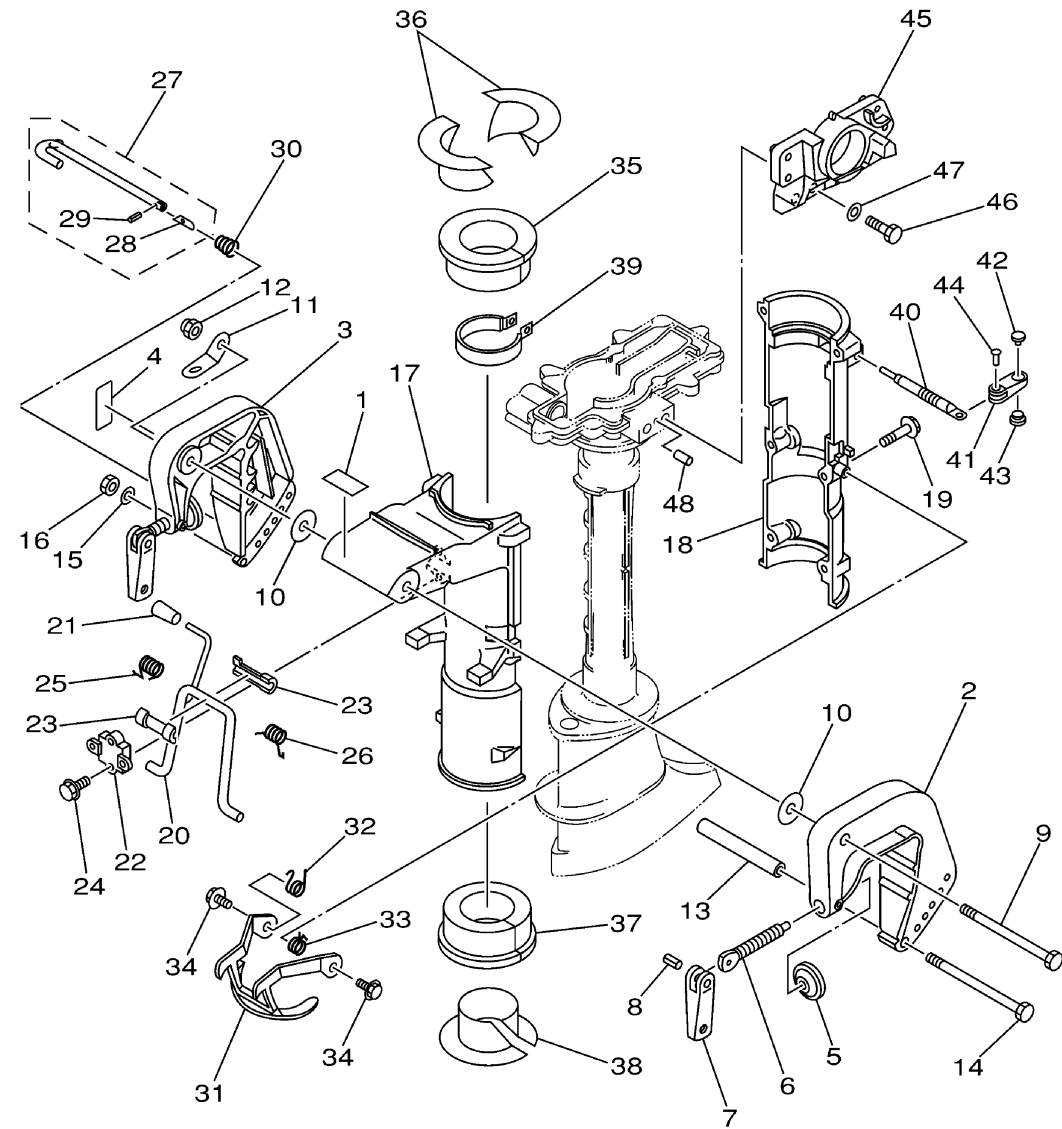

BRACKET

Ref No.	Part Number	Description	Qty	Remarks
1	68D-F4591-00-00	EMBLEM, FUEL COCK	1	
2	6L8-G3111-01-4D	BRACKET, CLAMP 1	1	
3	6L8-G3112-00-4D	BRACKET, CLAMP 2	1	
4	6M0-G3318-00-00	COVER	1	
5	620-43114-00-00	PAD, TRANSOM CLAMP	2	
6	6E0-43116-01-00	SCREW, TRANSOM CLAMP	2	
7	6L8-G3118-01-00	HANDLE, TRANSOM CLAMP	2	
8	90243-04M01-00	PIN	2	
9	90101-08M07-00	BOLT	1	
10	90202-08M58-00	WASHER, PLATE	2	
11	68D-G3113-00-00	PLATE, CLAMP BRACKET	1	
12	90185-08057-00	NUT, SELF-LOCKING	1	
13	90387-06M11-00	COLLAR	1	
14	90101-06335-00	BOLT	1	
15	92990-06600-00	WASHER, PLATE	1	
16	95380-06600-00	NUT	1	
17	68D-G3311-00-4D	BRACKET, SWIVEL 1	1	
18	68D-G3312-00-4D	BRACKET, SWIVEL 2	1	
19	95895-06035-00	BOLT, FLANGE	6	
20	6E0-43181-00-00	LEVER, TILT STOP	1	

CONTINUED ON NEXT FRAME >

68D0010-1150

BRACKET

Ref No.	Part Number	Description	Qty	Remarks
21	6E0-43632-00-00	KNOB, TILT	1	
22	6E0-43313-00-4D	BRACKET, SWIVEL 3	1	
23	620-43189-00-00	BUSHING	2	
24	95895-06020-00	BOLT, FLANGE	2	
25	90508-16020-00	SPRING, TORSION	1	
26	90508-16021-00	SPRING, TORSION	1	
27	68D-G3160-00-00	TILT ROD ASSY	1	
28	6N0-G3165-00-00	. .PLATE, TILT LOCK	1	
29	91690-30008-00	. .PIN, SPRING	1	
30	90502-08M05-00	SPRING, CONICAL	1	
31	6E0-43614-00-5B	PLATE, TILT LOCK	1	
32	90508-14M10-00	SPRING, TORSION	1	
33	90508-14M11-00	SPRING, TORSION	1	
34	95895-06010-00	BOLT, FLANGE	2	
35	68D-G2537-00-00	BUSHING, PIVOT SHAFT	1	
36	68D-G2539-00-00	BUSHING, PIVOT SHAFT	2	
37	68D-G2538-00-00	BUSHING, PIVOT SHAFT	1	
38	68D-G2549-00-00	BUSHING, PIVOT SHAFT	1	
39	6E0-42528-03-00	PLATE, FRICTION	1	
40	6L5-42529-01-00	SCREW, FRICTION PIECE	1	

CONTINUED ON NEXT FRAME >

68D0010-1150

BRACKET

Ref No.	Part Number	Description	Qty	Remarks
41	68D-G2561-01-00	KNOB, STEERING LOCK	1	
42	90266-04M05-00	RIVET	1	
43	68D-G2511-00-4D	BRACKET, STEERING	1	
44	97075-08030-00	BOLT	2	
45	92995-08600-00	WASHER	2	
46	93604-12M07-00	PIN, DOWEL	1	
47	92995-08600-00	. WASHER	2	
48	93604-12M07-00	PIN, DOWEL	1	