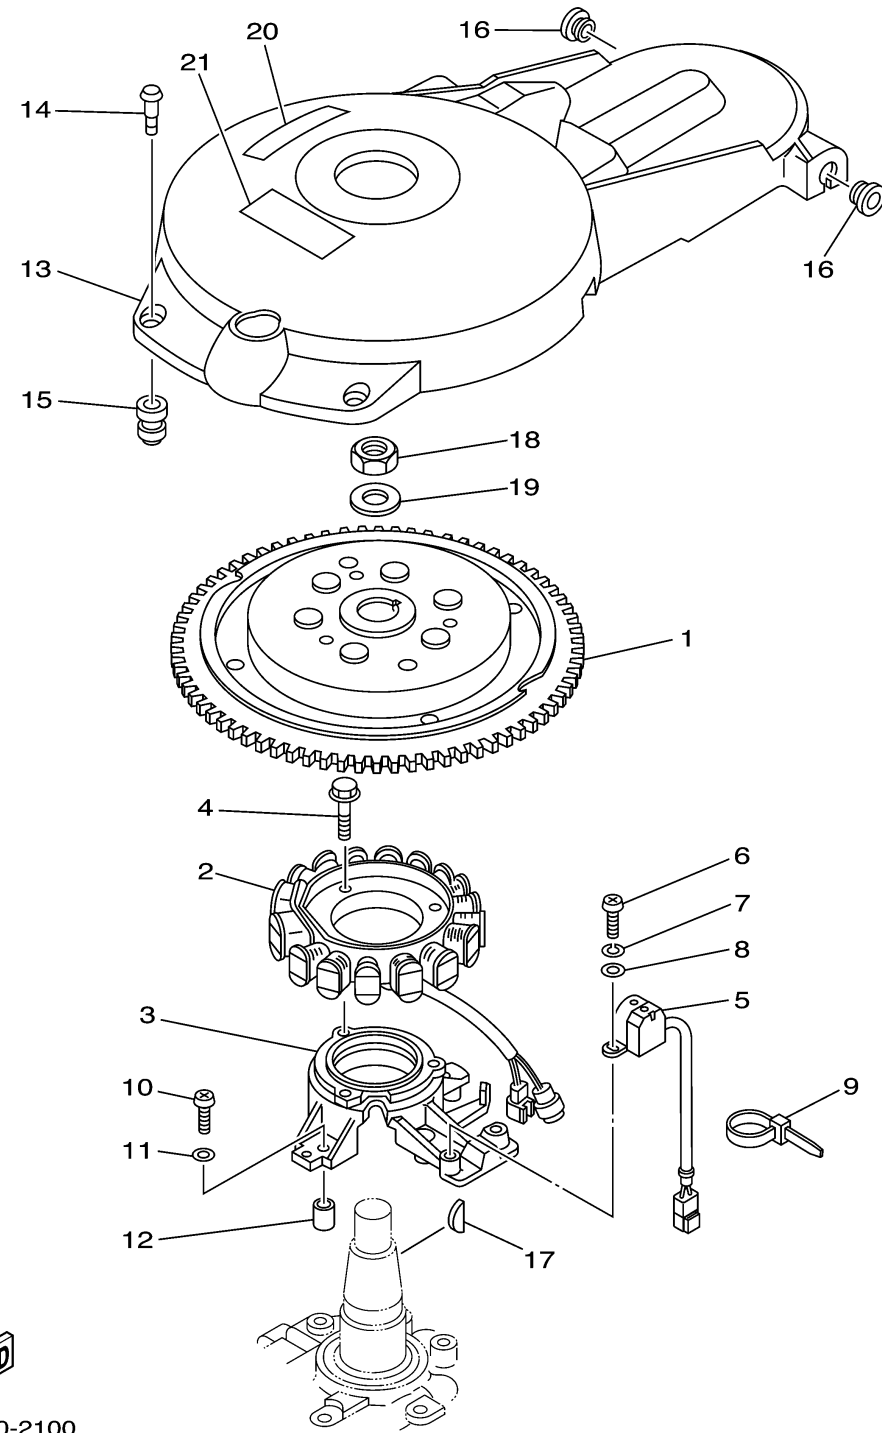

GENERATOR

Ref No.	Part Number	Description	Qty	Remarks
1	69W-85550-10-00	ROTOR ASSY	1	
2	64J-85510-00-00	STATOR ASSY	1	
3	62Y-85561-00-94	BASE, MAGNETO	1	
4	95023-06025-00	BOLT	3	
5	62Y-85580-00-00	COIL, PULSER	1	
6	97880-05012-00	SCREW, PAN HEAD	2	
7	92990-05100-00	WASHER, SPRING	2	
8	92990-05600-00	WASHER, PLATE	2	
9	90465-13M97-00	CLAMP	1	
10	97880-06025-00	SCREW, PAN HEAD	4	
11	92990-06600-00	.WASHER, PLATE	4	
12	99530-08012-00	PIN, DOWEL	2	
13	62Y-81337-11-00	COVER, FLYWHEEL	1	
14	6K7-81338-01-00	.CLAMP, LEAD	2	
15	663-82317-01-00	DAMPER, IGNITION COIL	2	
16	90480-12072-00	GROMMET	2	
17	6H4-11545-00-00	KEY, WOODRUFF	1	
18	90170-20137-00	NUT	1	
19	90201-21M18-00	WASHER, PLATE	1	
20	62Y-13437-41-00	MARK, CAUTION	1	

CONTINUED ON NEXT FRAME >

69W1010-2100

GENERATOR

Ref No.	Part Number	Description	Qty	Remarks
21	6A1-83625-41-00	MARK 5	1	

69W1010-2100