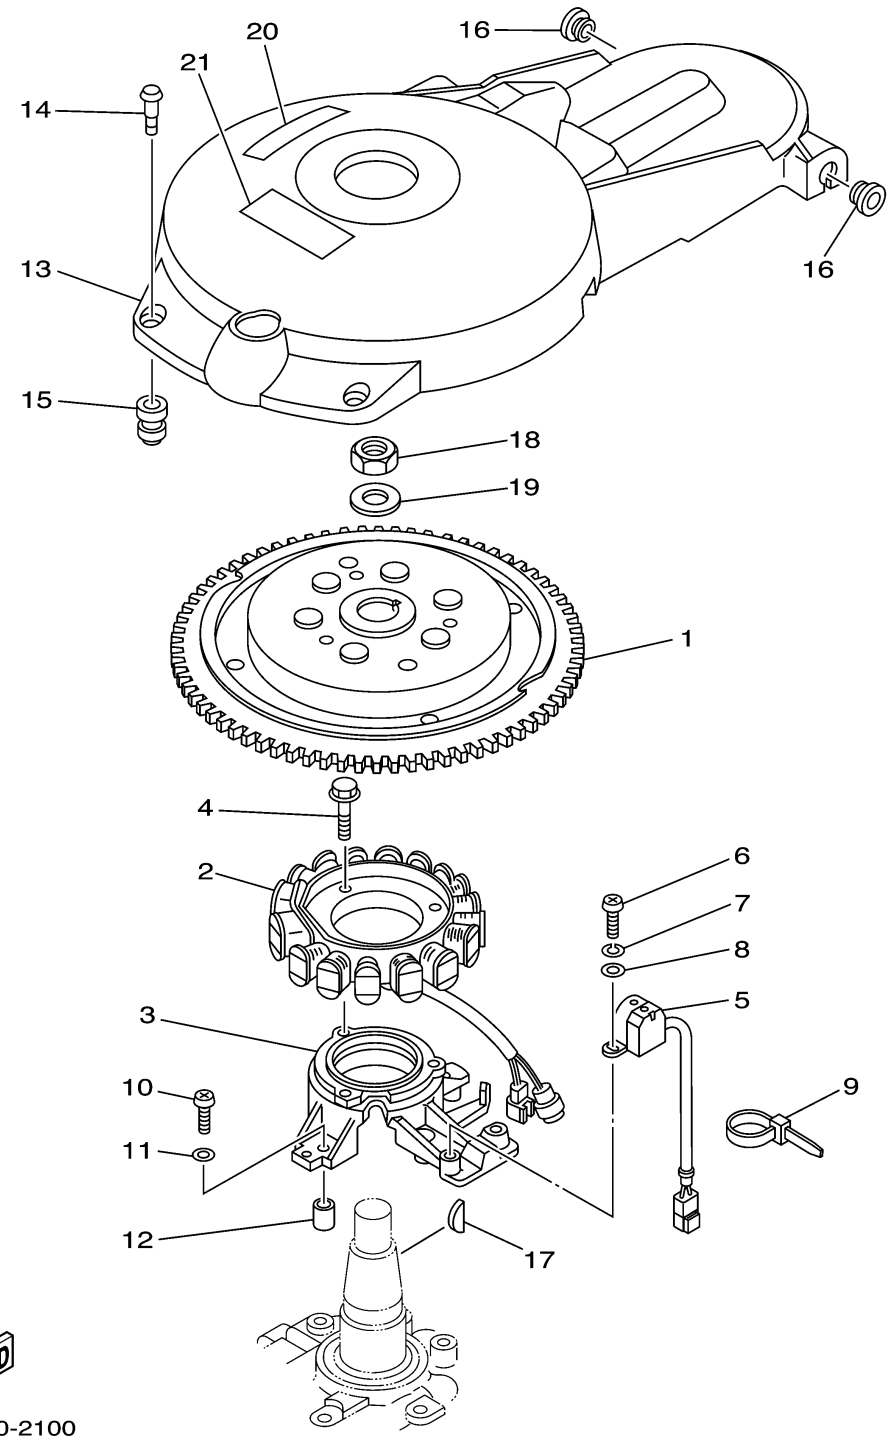

GENERATOR

Ref No.	Part Number	Description	Qty	Remarks
1	69W-85550-10-00	ROTOR ASSY	1	
2	64J-85510-00-00	STATOR ASSY	1	
3	62Y-85561-00-94	BASE, MAGNETO	1	
4	95023-06025-00	BOLT	3	
5	62Y-85580-00-00	COIL, PULSER	1	
6	97880-05012-00	SCREW, PAN HEAD	2	
7	92990-05100-00	WASHER, SPRING	2	
8	92990-05600-00	WASHER, PLATE	2	
9	90465-13M97-00	CLAMP	1	
10	97880-06025-00	SCREW, PAN HEAD	4	
11	92990-06600-00	.WASHER, PLATE	4	
12	99530-08012-00	PIN, DOWEL	2	
13	62Y-81337-11-00	COVER, FLYWHEEL	1	
14	6K7-81338-01-00	.CLAMP, LEAD	2	
15	663-82317-01-00	DAMPER, IGNITION COIL	2	
16	90480-12072-00	GROMMET	2	
17	6H4-11545-00-00	KEY, WOODRUFF	1	
18	90170-20137-00	NUT	1	
19	90201-21M18-00	WASHER, PLATE	1	
20	62Y-13437-41-00	MARK, CAUTION	1	

CONTINUED ON NEXT FRAME >

69W1010-2100

GENERATOR

Ref No.	Part Number	Description	Qty	Remarks
21	6A1-83625-41-00	MARK 5	1	

69W1010-2100