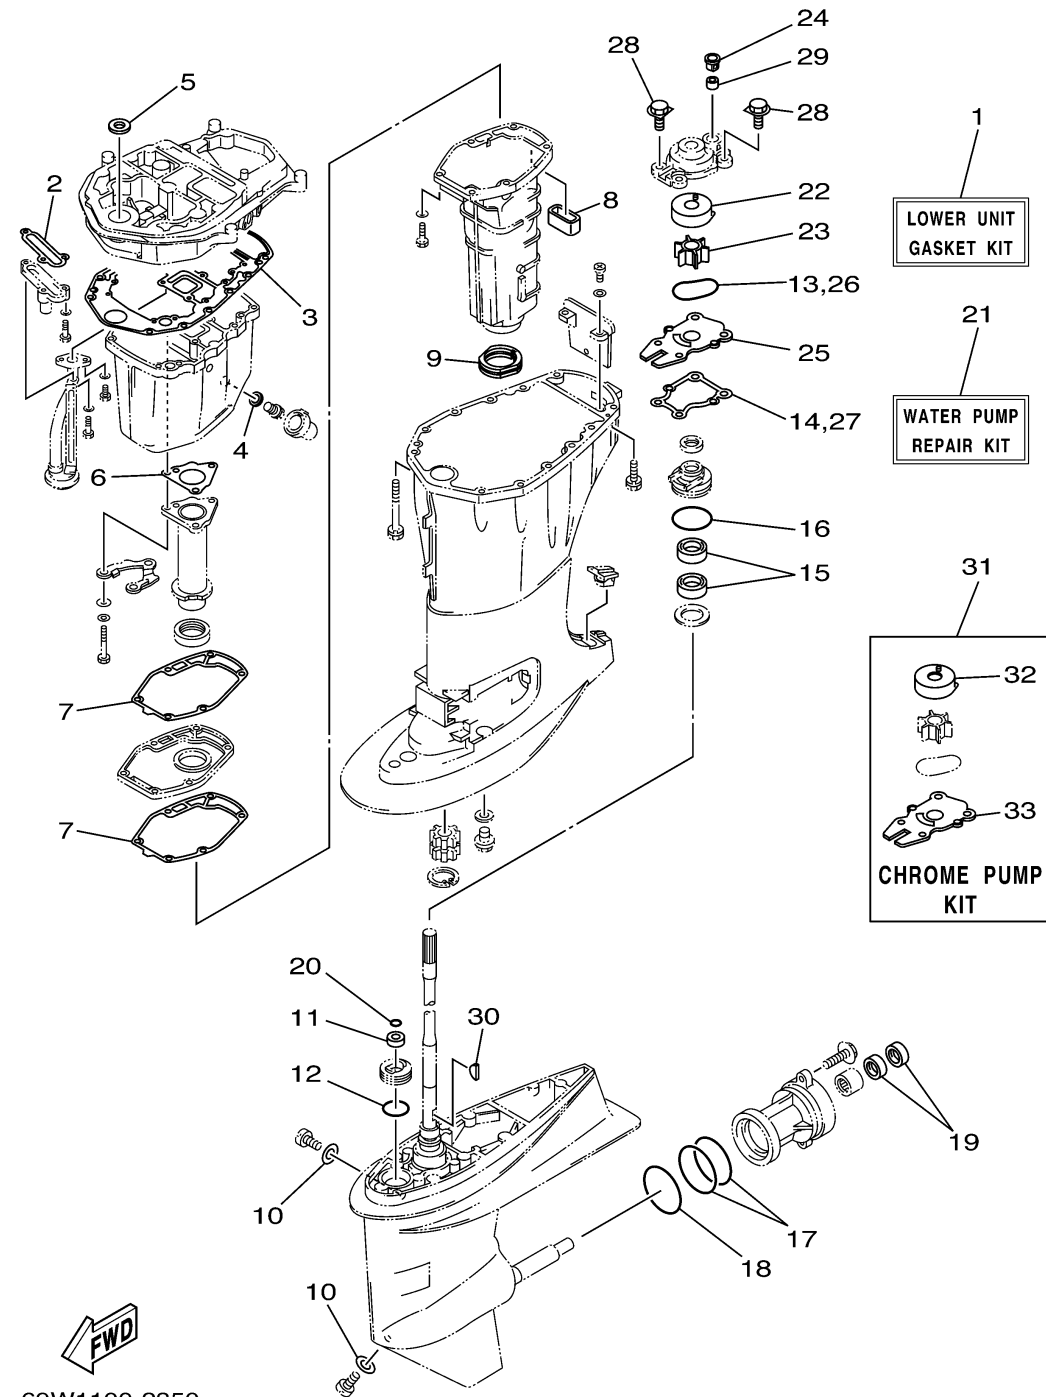

REPAIR KIT 3

Ref No.	Part Number	Description	Qty	Remarks
1	69W-W0001-20-00	LOWER UNIT GASKET KIT	1	
2	62Y-13475-00-00	..GASKET	1	
3	69W-15312-00-00	..GASKET, OIL PAN	1	
4	90430-14M09-00	..GASKET	1	
5	93103-18011-00	..OIL SEAL	1	
6	64J-41133-10-00	..GASKET, EXHAUST MANIFOLD 1	1	
7	62Y-41134-01-00	..GASKET, EXHAUST MANIFOLD	2	
8	62Y-45127-00-00	..SEAL	1	
9	67C-45123-00-00	..GASKET, MUFFLER	1	
10	90430-08020-00	..GASKET	2	
11	93106-09014-00	..OIL SEAL	1	
12	93210-33MG4-00	..O-RING	1	
13	93210-59MG7-00	..O-RING	1	
14	63D-44316-00-00	..GASKET, WATER PUMP	1	
15	93101-25M57-00	..OIL SEAL	2	
16	93210-48MG8-00	..O-RING	1	
17	93210-74MG5-00	..O-RING	2	
18	93210-69MG6-00	..O-RING	1	
19	93101-22M00-00	..OIL SEAL	2	
20	93210-07003-00	..O-RING	1	

CONTINUED ON NEXT FRAME >

REPAIR KIT 3

Ref No.	Part Number	Description	Qty	Remarks
21	63D-W0078-01-00	WATER PUMP REPAIR KIT	1	
22	63D-44322-00-00	..INSERT, CARTRIDGE	1	
23	6H3-44352-00-00	..IMPELLER	1	
24	63D-44312-00-00	..COVER, WATER PUMP HOUSING	1	
25	63D-44323-00-00	..OUTER PLATE, CARTRIDGE	1	
26	93210-59MG7-00	..O-RING	1	
27	63D-44316-00-00	..GASKET, WATER PUMP	1	
28	90119-08M15-00	..BOLT, WITH WASHER	4	
29	663-44366-00-00	..DAMPER, WATER SEAL 2	1	
30	90280-03024-00	..KEY, WOODRUFF	1	
31	63D-W0078-0A-00	CHROME PUMP KIT	1	
32	63D-44322-40-00	..INSERT, CARTRIDGE	1	
33	63D-44323-40-00	..OUTER PLATE, CARTRIDGE	1	