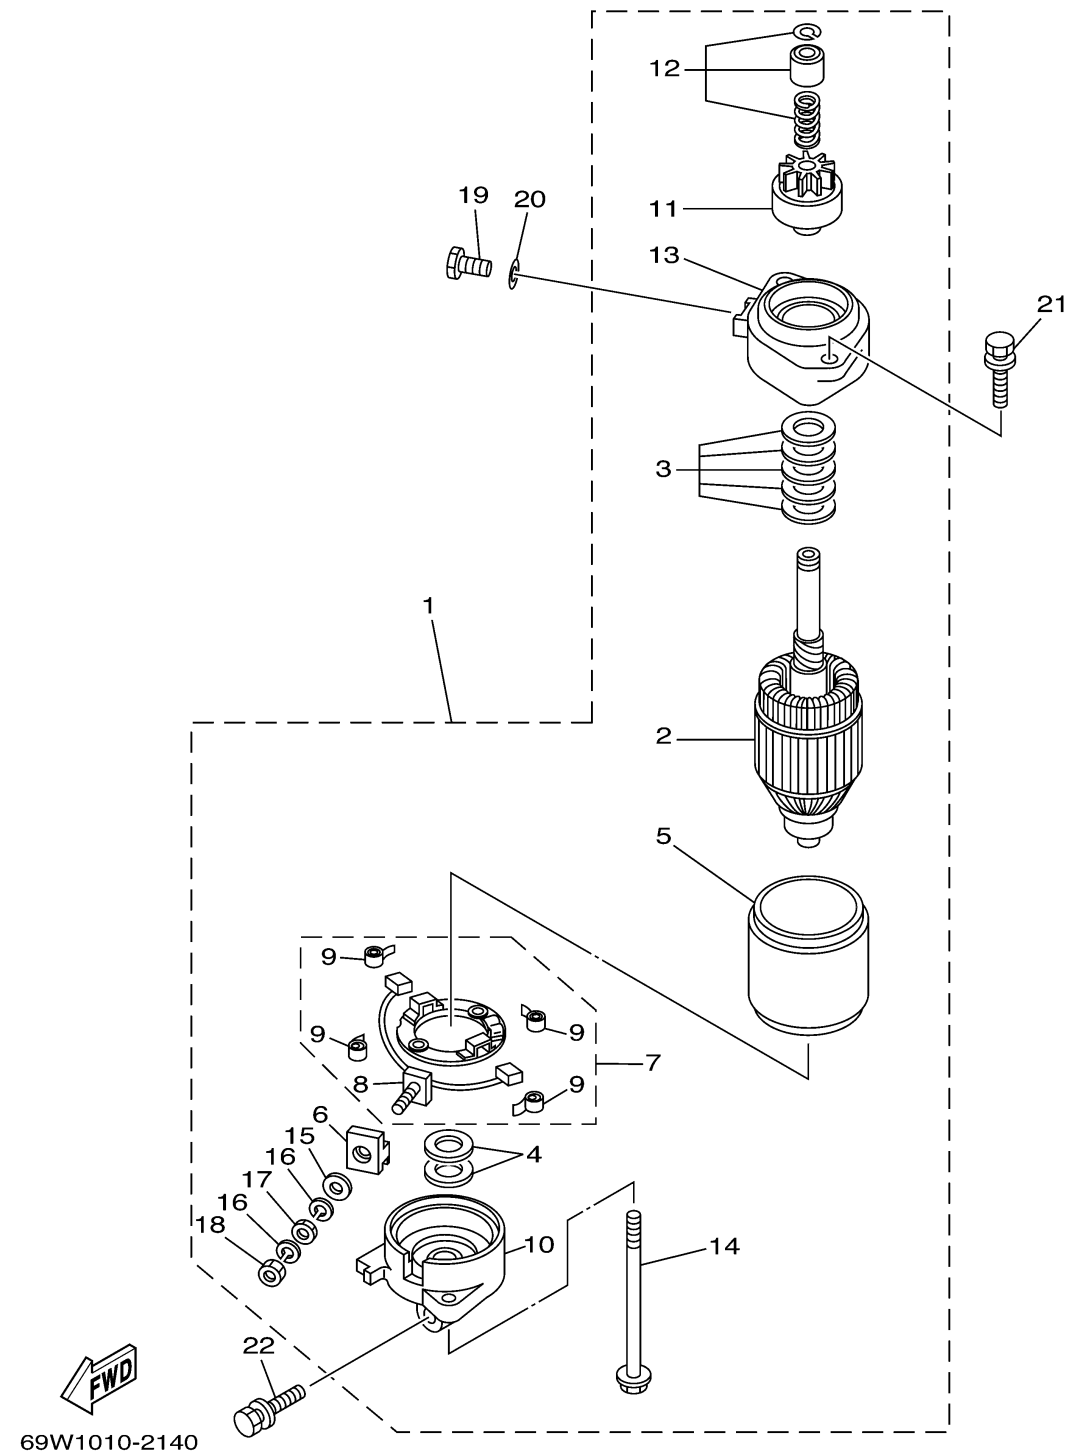

STARTING MOTOR

Ref No.	Part Number	Description	Qty	Remarks
1	69W-81800-00-00	STARTING MOTOR ASSY	1	
2	6N7-81850-10-00	..ARMATURE ASSY	1	
3	61A-81809-00-00	..WASHER KIT	1	
4	61A-81824-00-00	..WASHER 2	2	
5	6N7-81810-00-00	..STATOR ASSY	1	
6	6K7-8182G-10-00	..BUSH, TERMINAL	1	
7	6N7-81840-00-00	..BRUSH HOLDER ASSY	1	
8	6N7-81801-00-00	...BRUSH SET	1	
9	6N7-81813-00-00	...SPRING, BRUSH	4	
10	6N7-81820-00-00	..REAR BRACKET ASSY	1	
11	69W-81807-00-00	..GEAR ASSY, STARTING MOTOR	1	
12	6N7-81857-00-00	..RETAINER	1	
13	6N7-81830-00-00	..FRONT BRACKET ASSY	1	
14	6K7-81826-10-00	..BOLT	2	
15	6E5-8182E-10-00	..WASHER	1	
16	6E5-8182F-10-00	..WASHER	2	
17	6E5-8182A-10-00	..NUT	1	
18	6E5-8182K-10-00	..NUT	1	
19	97095-08016-00	BOLT	1	
20	92995-08600-00	WASHER	1	

CONTINUED ON NEXT FRAME >

STARTING MOTOR

Ref No.	Part Number	Description	Qty	Remarks
21	90119-08M76-00	BOLT, WITH WASHER	2	
22	90119-08M77-00	BOLT, WITH WASHER	1	