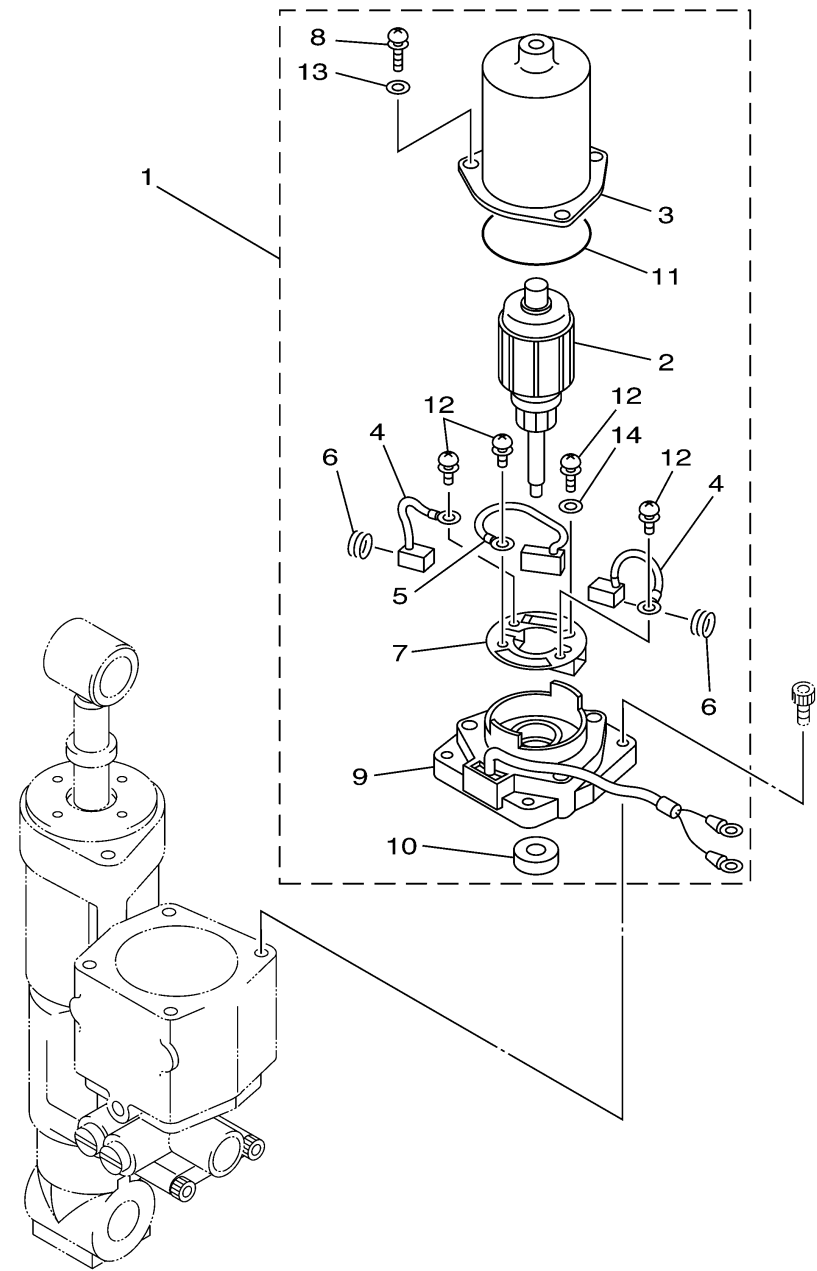

# POWER TRIM TILT ASSY 2

Ref No.	Part Number	Description	Qty	Remarks
1	67F-43880-00-00	MOTOR ASSY	1	
2	67F-43805-00-00	..ARMATURE ASSY	1	
3	67F-43804-00-00	..STATOR ASSY	1	
4	67F-43891-00-00	..BRUSH 1	2	
5	67F-82181-00-00	..CIRCUIT BREAKER COMP.	1	
6	67F-4386K-00-00	..SPRING, BRUSH	2	
7	67F-4380F-00-00	..PLATE, BRUSH HOLDER	1	
8	67F-43886-00-00	..BOLT	3	
9	67F-43881-00-00	..FRAME, END	1	
10	67F-43882-00-00	..OIL SEAL	1	
11	67F-43896-00-00	..O-RING	1	
12	67F-43879-00-00	..SCREW, WITH WASHER	4	
13	67F-4387G-00-00	..WASHER	3	
14	67F-4387J-00-00	..WASHER, SPECIAL 2	1	

  
67F3100-C260