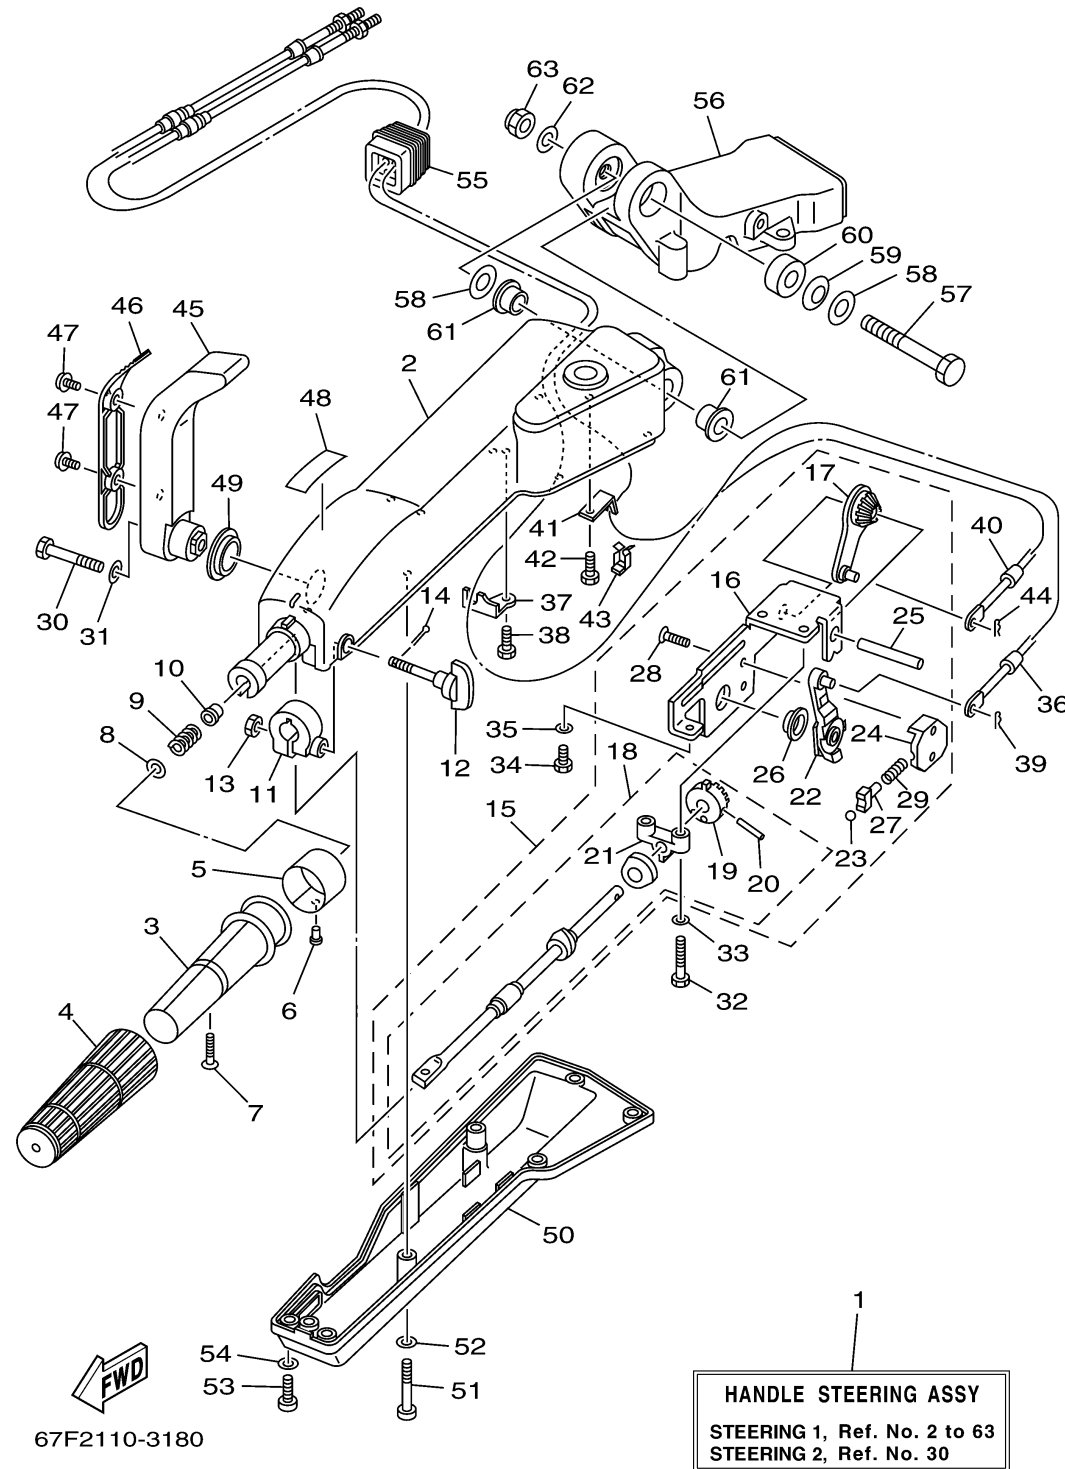

# STEERING 1

Ref No.	Part Number	Description	Qty	Remarks
1	67G-W0084-12-4D	HANDLE STEERING ASSY	1	AP
2	67G-42111-00-4D	HANDLE, STEERING	1	
3	664-42119-00-00	GRIP, STEERING HANDLE	1	
4	6G1-42177-00-00	RUBBER, HANDLE	1	
5	6H2-42137-00-00	INDICATOR, THROTTLE	1	
6	90269-02M09-00	RIVET	1	
7	90149-05M13-00	SCREW	1	
8	92903-10600-00	WASHER, PLATE	1	
9	90501-23215-00	SPRING, COMPRESSION	1	
10	90386-08032-00	BUSH	1	
11	63D-42126-00-00	FRICITION, STEERING HANDLE GRIP	1	
12	63D-48154-00-00	KNOB, THROTTLE	1	
13	95380-06600-00	NUT, HEXAGON	1	
14	91490-20010-00	PIN. COTTER	1	
15	67G-44100-10-00	SHIFT LINK ASSY	1	
16	67G-44104-00-00	. PLATE COMP.	1	
17	67G-48261-00-00	. ARM, THROTTLE	1	
18	67G-42115-10-00	. SHAFT, STEERING HANDLE	1	
19	650-42152-00-94	.. GEAR	1	
20	91690-30025-00	.. PIN, SPRING	1	

# STEERING 1

Ref No.	Part Number	Description	Qty	Remarks
21	67G-42159-00-00	. . STAY	1	
22	67G-44113-00-00	. CAM PLATE, HANDLE	1	
23	63D-48236-00-00	. ROLLER, DETENT	1	
24	63D-48119-00-00	. COVER	1	
25	67G-42153-00-00	. SHAFT, THROTTLE CONTROL	1	
26	67G-44132-00-00	. BUSHING	1	
27	63D-48237-00-00	. ADAPTER	1	
28	98785-05014-00	. SCREW, FLAT HEAD	2	
29	63D-48238-00-00	. SPRING, DETENT	1	
30	97095-08040-00	BOLT	1	
31	92995-08600-00	WASHER	1	
32	97095-06030-00	BOLT	2	
33	92995-06600-00	WASHER	2	
34	97095-06014-00	BOLT	1	
35	92995-06600-00	WASHER	1	
36	67G-48321-10-00	CABLE	1	
37	67G-48531-00-00	BRACEKT, REMOTE CONTROL 1	1	
38	97095-06014-00	BOLT	1	
39	90468-10005-00	CLIP	1	
40	67G-26301-10-00	THROTTLE CABLE ASSY	1	

# STEERING 1

Ref No.	Part Number	Description	Qty	Remarks
61	90386-12M93-00	BUSH	2	
62	92990-12600-00	WASHER, PLATE	1	
63	90185-12M12-00	NUT, SELF-LOCKING	1	