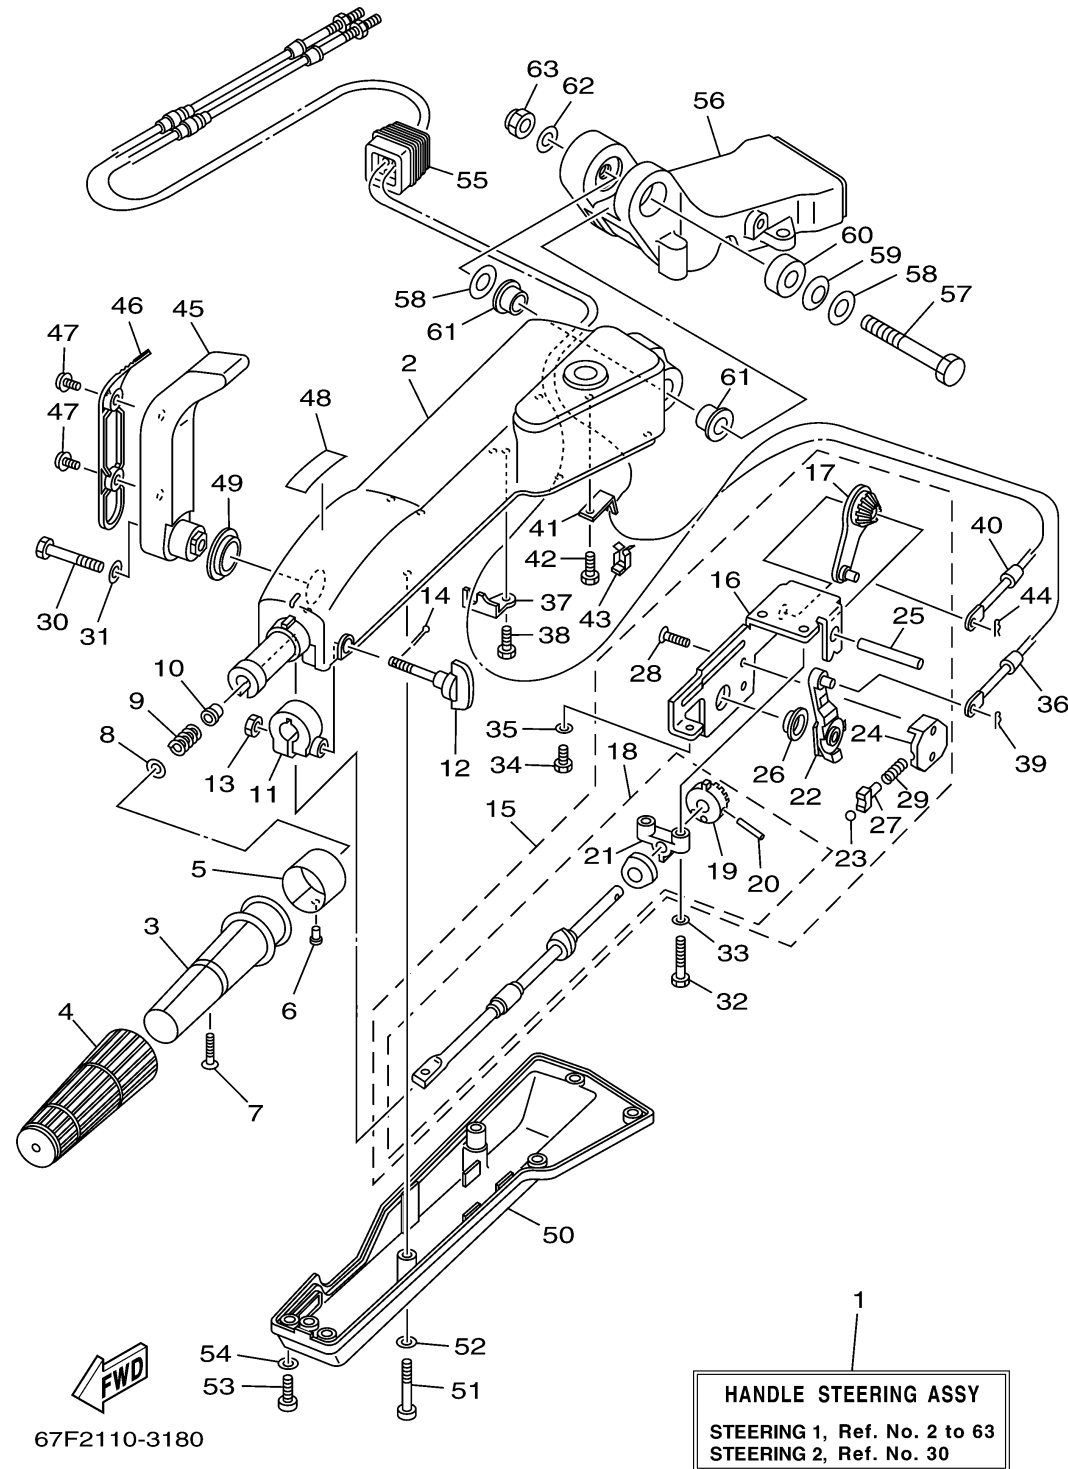

# STEERING 1

Ref No.	Part Number	Description	Qty	Remarks
1	67G-W0084-12-4D	HANDLE STEERING ASSY	1	AP
2	67G-42111-00-4D	HANDLE, STEERING	1	
3	664-42119-00-00	GRIP, STEERING HANDLE	1	
4	6G1-42177-00-00	RUBBER, HANDLE	1	
5	6H2-42137-00-00	INDICATOR, THROTTLE	1	
6	90269-02M09-00	RIVET	1	
7	90149-05M13-00	SCREW	1	
8	92903-10600-00	WASHER, PLATE	1	
9	90501-23215-00	SPRING, COMPRESSION	1	
10	90386-08032-00	BUSH	1	
11	63D-42126-00-00	FRICITION, STEERING HANDLE GRIP	1	
12	63D-48154-00-00	KNOB, THROTTLE	1	
13	95380-06600-00	NUT, HEXAGON	1	
14	91490-20010-00	PIN. COTTER	1	
15	67G-44100-10-00	SHIFT LINK ASSY	1	
16	67G-44104-00-00	. PLATE COMP.	1	
17	67G-48261-00-00	. ARM, THROTTLE	1	
18	67G-42115-10-00	. SHAFT, STEERING HANDLE	1	
19	650-42152-00-94	.. GEAR	1	
20	91690-30025-00	.. PIN, SPRING	1	

# STEERING 1

Ref No.	Part Number	Description	Qty	Remarks
21	67G-42159-00-00	. . STAY	1	
22	67G-44113-00-00	. CAM PLATE, HANDLE	1	
23	63D-48236-00-00	. ROLLER, DETENT	1	
24	63D-48119-00-00	. COVER	1	
25	67G-42153-00-00	. SHAFT, THROTTLE CONTROL	1	
26	67G-44132-00-00	. BUSHING	1	
27	63D-48237-00-00	. ADAPTER	1	
28	98785-05014-00	. SCREW, FLAT HEAD	2	
29	63D-48238-00-00	. SPRING, DETENT	1	
30	97095-08040-00	BOLT	1	
31	92995-08600-00	WASHER	1	
32	97095-06030-00	BOLT	2	
33	92995-06600-00	WASHER	2	
34	97095-06014-00	BOLT	1	
35	92995-06600-00	WASHER	1	
36	67G-48321-10-00	CABLE	1	
37	67G-48531-00-00	BRACEKT, REMOTE CONTROL 1	1	
38	97095-06014-00	BOLT	1	
39	90468-10005-00	CLIP	1	
40	67G-26301-10-00	THROTTLE CABLE ASSY	1	

# STEERING 1

Ref No.	Part Number	Description	Qty	Remarks
61	90386-12M93-00	BUSH	2	
62	92990-12600-00	WASHER, PLATE	1	
63	90185-12M12-00	NUT, SELF-LOCKING	1	