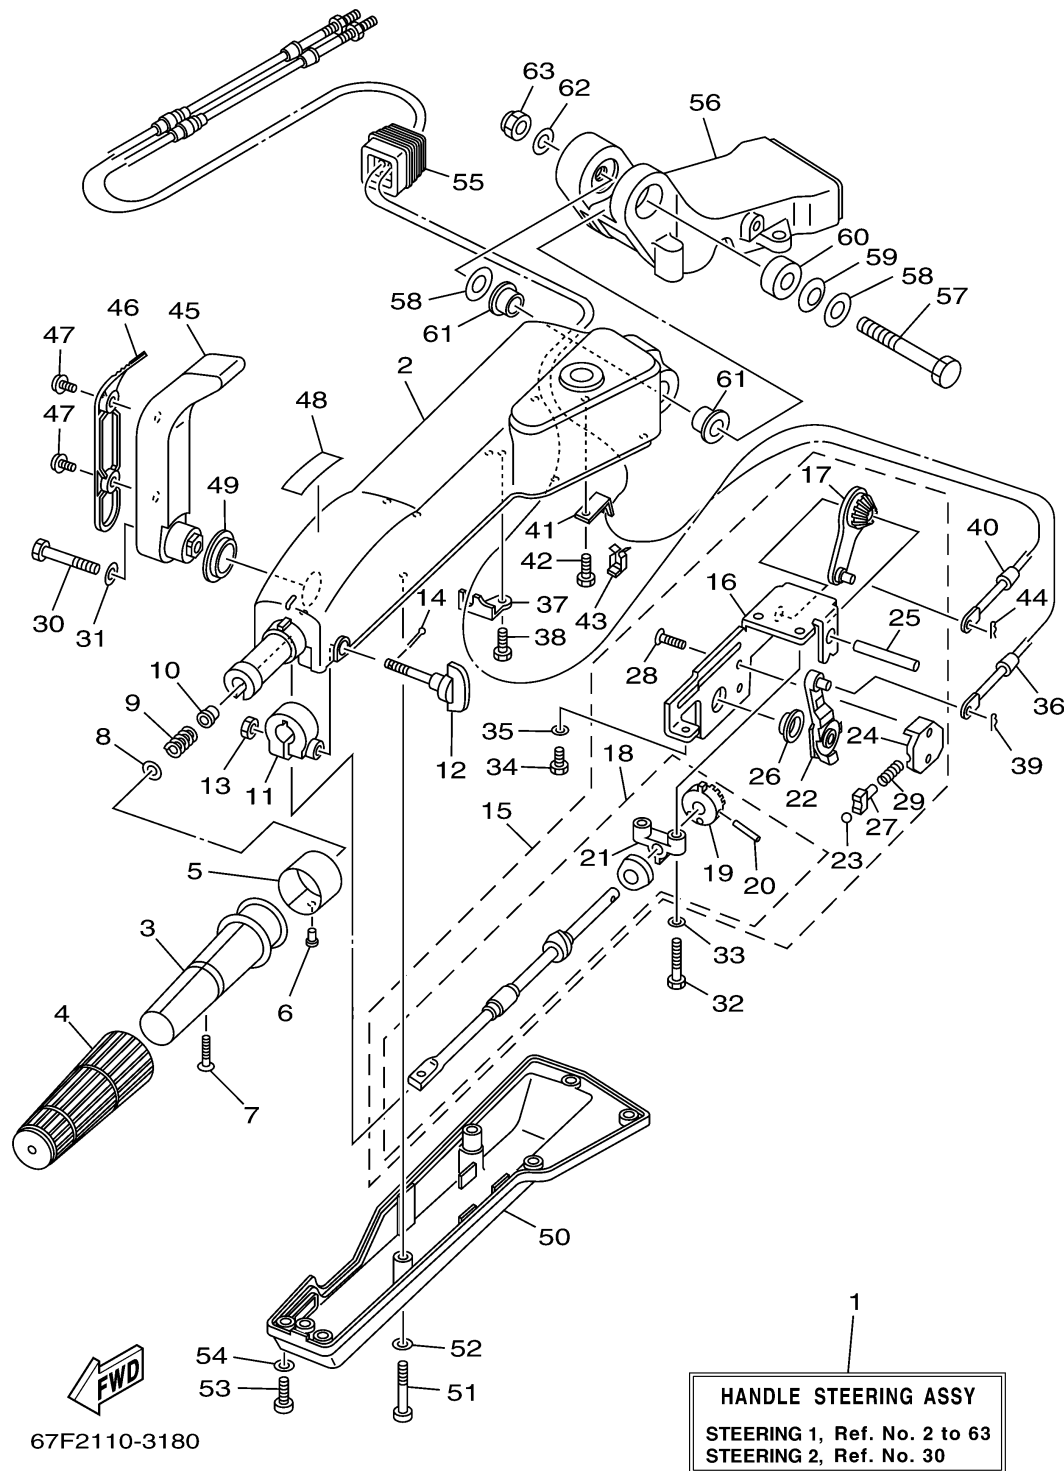

STEERING 1

Ref No.	Part Number	Description	Qty	Remarks
41	66R-48538-00-00	CLAMP, CABLE 1	1	
42	97095-06014-00	BOLT	1	
43	63D-48538-00-00	CLAMP, CABLE 1	1	
44	90468-10005-00	CLIP	1	
45	67G-44159-00-4D	HANDLE, GEAR SHIFT	1	
46	67G-44173-00-00	LEVER, SHIFT CONTROL	1	
47	90159-06M18-00	SCREW, WITH WASHER	2	
48	6G8-44191-00-00	INDICATOR, SHIFT	1	
49	90386-26MA3-00	BUSH	1	
50	67G-42131-00-00	COVER, HANDLE STEERING	1	
51	97885-06040-00	SCREW, PAN HEAD	2	
52	92995-06600-00	WASHER	2	
53	97885-06016-00	SCREW, PAN HEAD	5	
54	92995-06600-00	WASHER	5	
55	63D-42725-00-00	GROMMET	1	
56	63D-42121-30-4D	BRACKET	1	
57	90101-12M09-00	BOLT	1	
58	92990-12200-00	WASHER, PLAIN	2	
59	90206-12M22-00	WASHER, WAVE	1	
60	90387-12M02-00	COLLAR	1	

CONTINUED ON NEXT FRAME >