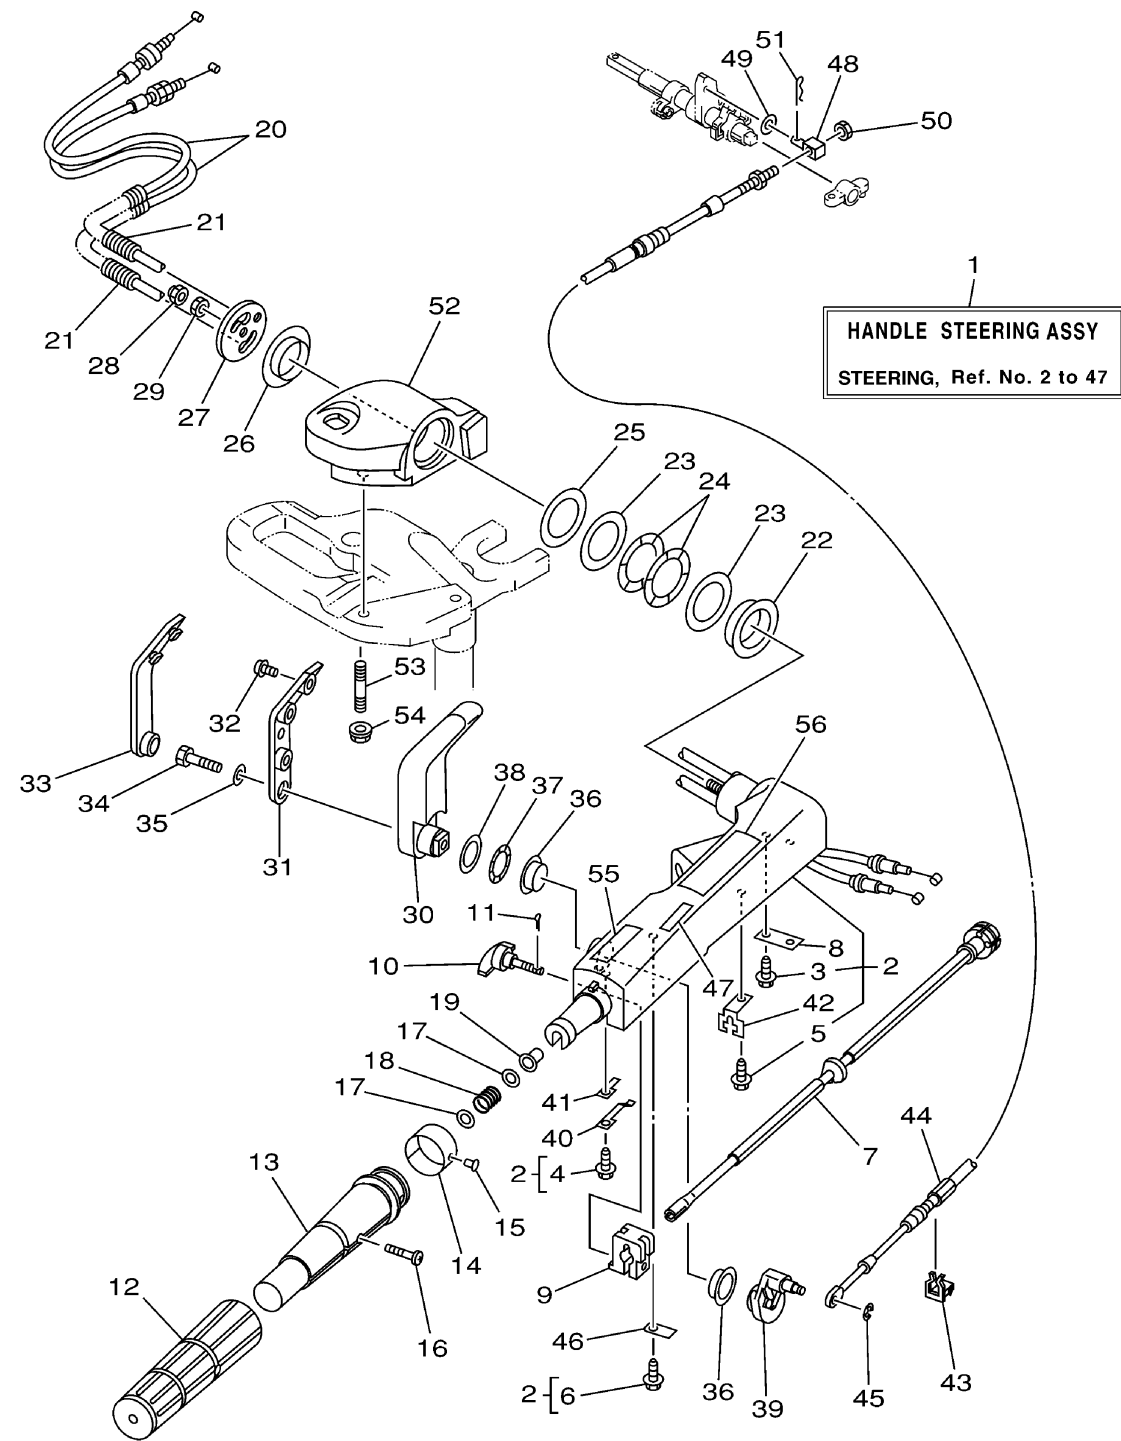

STEERING

Ref No.	Part Number	Description	Qty	Remarks
1	68T-W0084-10-4D	HANDLE STEERING ASSY	1	
2	66R-42101-01-4D	HANDLE, STEERING	1	
3	90109-06M86-00	. BOLT	2	
4	90109-06M80-00	. .BOLT	1	
5	90109-06M80-00	. .BOLT	1	
6	90109-06M80-00	. .BOLT	1	
7	68T-42138-01-00	LEVER, THROTTLE	1	
8	65W-42159-00-00	STAY	1	
9	6G1-42126-00-00	FRICITION, STEERING HANDLE GRIP	1	
10	65W-42125-00-00	BOLT, FRICTION ADJUSTING	1	
11	91490-16010-00	PIN. COTTER	1	
12	67D-42177-00-00	RUBBER, HANDLE	1	
13	67D-42119-00-00	GRIP, STEERING HANDLE	1	
14	68R-42137-00-00	INDICATOR, THROTTLE	1	UR F6
14	68T-42137-00-00	INDICATOR, THROTTLE	1	UR F8
15	90269-02M09-00	RIVET	1	
16	90149-05M13-00	SCREW	1	
17	90201-10M02-00	.WASHER, PLATE	2	
18	90501-23215-00	SPRING, COMPRESSION	1	
19	90386-08032-00	BUSH	1	

CONTINUED ON NEXT FRAME >

68R1110-2160

f6mshc_lhc_8mshc_8mlhc

B12

STEERING

Ref No.	Part Number	Description	Qty	Remarks
20	68T-26301-11-00	THROTTLE CABLE ASSY	2	
21	90447-07005-00	TUBE	2	
22	66R-42171-00-00	BUSHING	1	
23	90201-43M00-00	WASHER, PLATE	2	
24	90206-43M22-00	WASHER, WAVE	2	
25	90202-43M57-00	WASHER, PLATE	1	
26	90386-40M99-00	BUSH	1	
27	66M-42131-01-00	COVER, HANDLE STEERING	1	
28	95780-10300-00	NUT, FLANGE	1	
29	95380-10700-00	NUT	1	
30	66R-44111-00-4D	HANDLE, GEAR SHIFT	1	
31	66R-44173-00-00	LEVER, SHIFT CONTROL	1	
32	90159-06M18-00	SCREW, WITH WASHER	3	
33	66R-42129-00-00	BUSHING, RUBBER	1	
34	97095-08030-00	BOLT	1	
35	92995-08600-00	WASHER	1	
36	90386-26MA3-00	BUSH	2	
37	90206-26M25-00	WASHER, WAVE	1	
38	90202-26M59-00	WASHER, PLATE	1	
39	68T-44113-01-00	CAM PLATE, HANDLE	1	