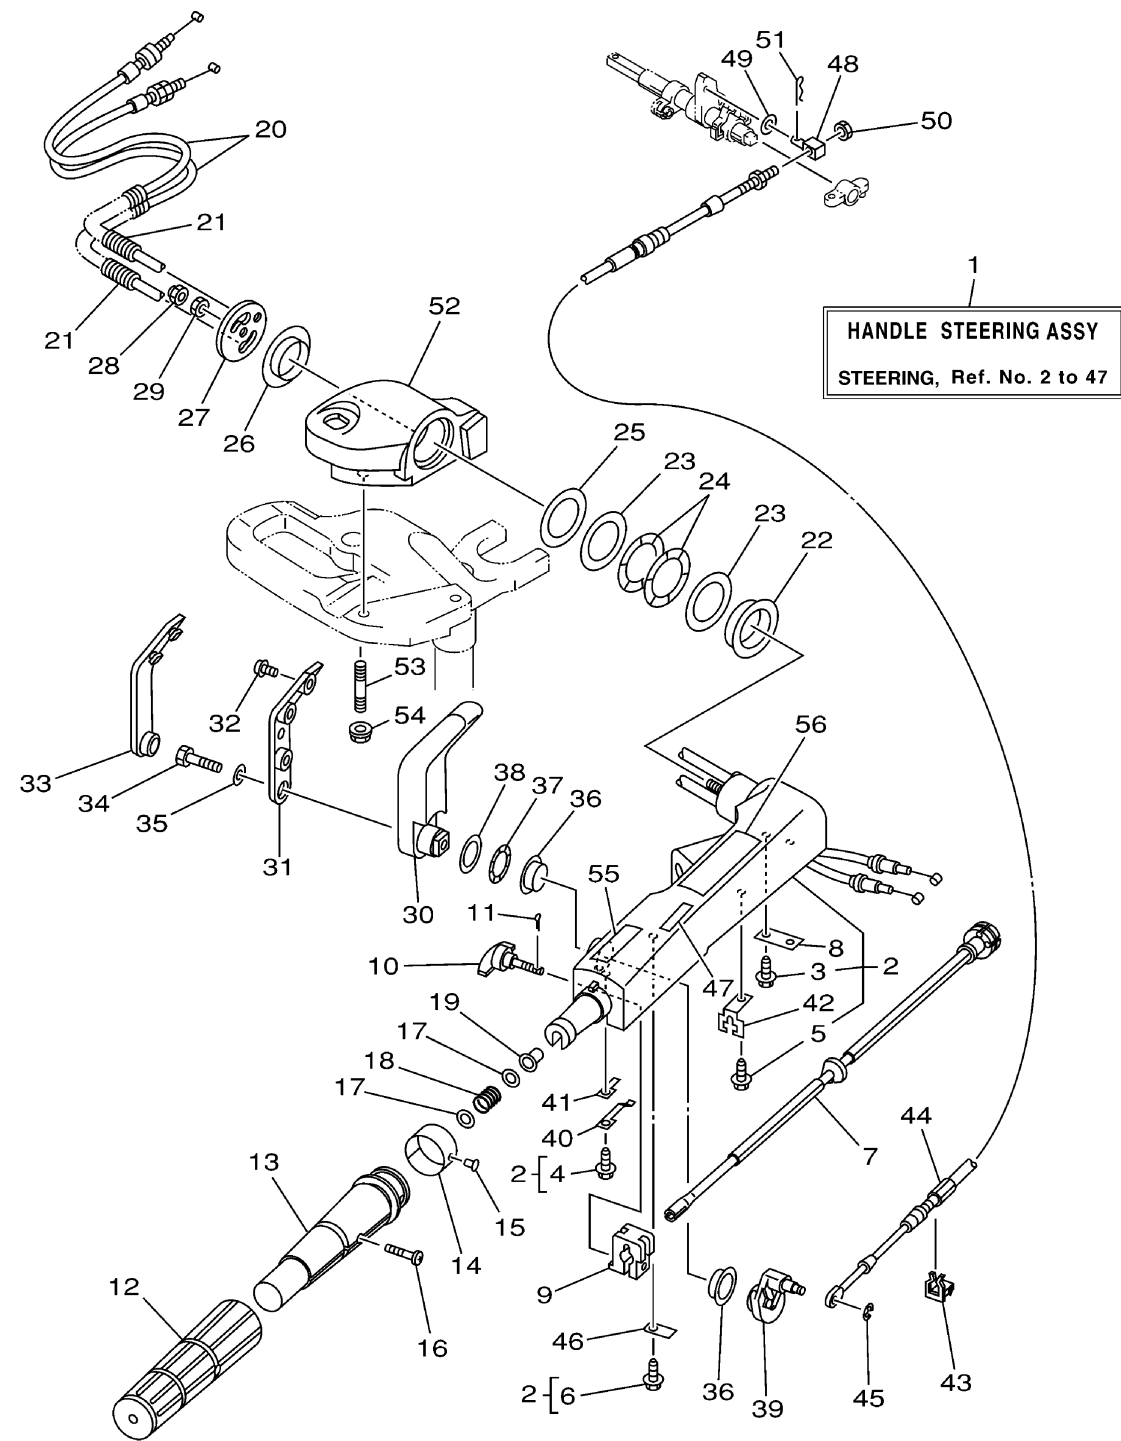

CONTINUED ON NEXT FRAME >

68R1110-2160

f6mshc_lhc_8mshc_8mlhc

B12

STEERING

Ref No.	Part Number	Description	Qty	Remarks
20	68T-26301-11-00	THROTTLE CABLE ASSY	2	
21	90447-07005-00	TUBE	2	
22	66R-42171-00-00	BUSHING	1	
23	90201-43M00-00	WASHER, PLATE	2	
24	90206-43M22-00	WASHER, WAVE	2	
25	90202-43M57-00	WASHER, PLATE	1	
26	90386-40M99-00	BUSH	1	
27	66M-42131-01-00	COVER, HANDLE STEERING	1	
28	95780-10300-00	NUT, FLANGE	1	
29	95380-10700-00	NUT	1	
30	66R-44111-00-4D	HANDLE, GEAR SHIFT	1	
31	66R-44173-00-00	LEVER, SHIFT CONTROL	1	
32	90159-06M18-00	SCREW, WITH WASHER	3	
33	66R-42129-00-00	BUSHING, RUBBER	1	
34	97095-08030-00	BOLT	1	
35	92995-08600-00	WASHER	1	
36	90386-26MA3-00	BUSH	2	
37	90206-26M25-00	WASHER, WAVE	1	
38	90202-26M59-00	WASHER, PLATE	1	
39	68T-44113-01-00	CAM PLATE, HANDLE	1	

CONTINUED ON NEXT FRAME >

68R1110-2160

f6mshc_lhc_8mshc_8mlhc

C1

STEERING

Ref No.	Part Number	Description	Qty	Remarks
40	66R-44116-00-00	SPRING	1	
41	66R-44118-00-00	BRACKET	1	
42	66R-48538-00-00	CLAMP, CABLE 1	1	
43	63D-48538-00-00	CLAMP, CABLE 1	1	
44	68T-48321-00-00	CABLE	1	
45	99080-04600-00	CIRCLIP	1	
46	66R-44114-00-00	STOPPER	1	
47	6E0-44191-11-00	INDICATOR, SHIFT	1	
48	66R-48344-00-00	CABLE END, REMOTE CONTROL	1	
49	90201-06M62-00	WASHER, PLATE	1	
50	90170-05M38-00	NUT	1	
51	91490-20012-00	PIN. COTTER	1	
52	68T-42121-10-4D	BRACKET	1	
53	90116-10019-00	BOLT, STUD	2	
54	90179-10M33-00	NUT	2	
55	6E0-83627-41-00	LABEL, CAUTION 7	1	
56	6G9-1571Y-40-00	MARK, CAUTION	1	