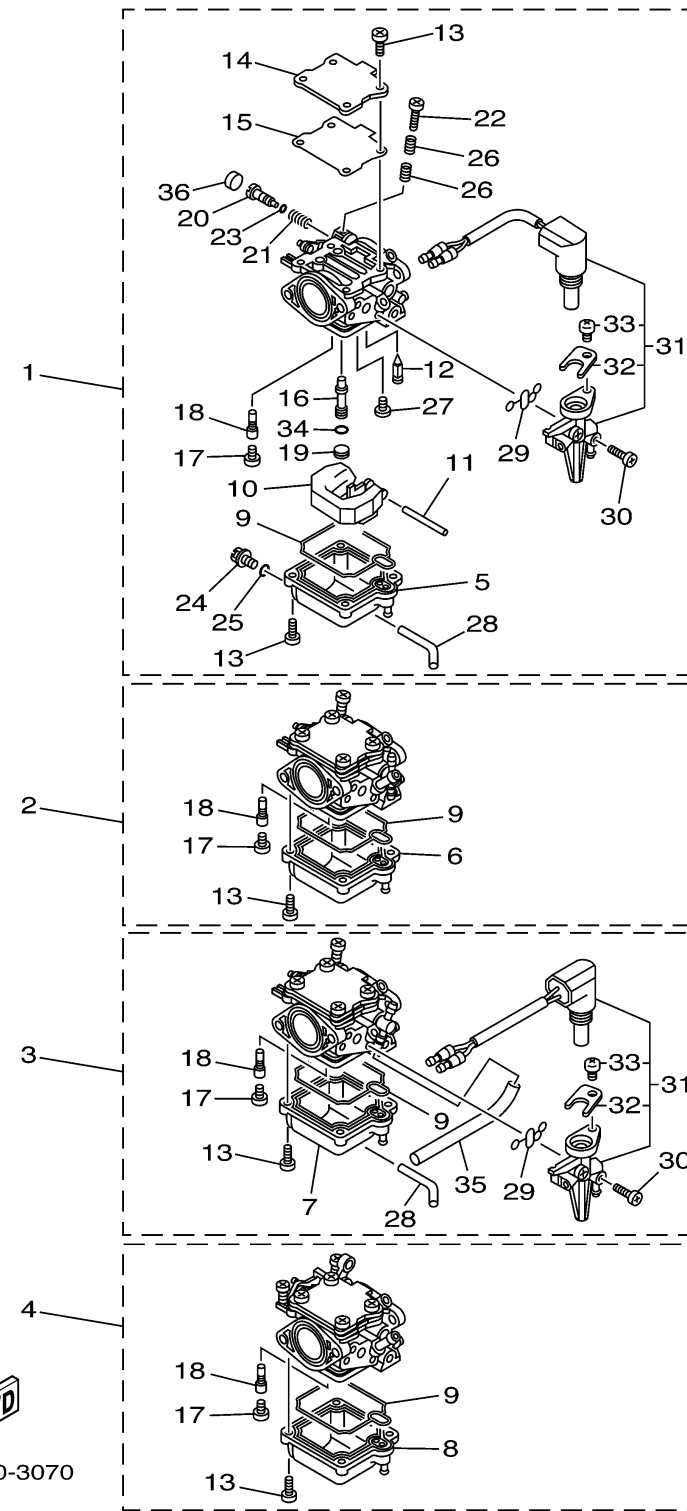

CARBURETOR

Ref No.	Part Number	Description	Qty	Remarks
1	62Y-14901-41-00	CARBURETOR ASSY 1	1	
2	62Y-14902-41-00	CARBURETOR ASSY 2	1	
3	62Y-14903-41-00	CARBURETOR ASSY 3	1	
4	62Y-14904-42-00	CARBURETOR ASSY 4	1	
5	62Y-14381-30-00	..BODY, FLOAT CHAMBER	1	#1
6	62Y-14381-40-00	..BODY, FLOAT CHAMBER	1	#2
7	62Y-14381-50-00	..BODY, FLOAT CHAMBER	1	#3
8	62Y-14381-61-00	..BODY, FLOAT CHAMBER	1	#4
9	62Y-14384-30-00	..GASKET, FLOAT CHAMBER	4	
10	6L2-14385-00-00	..FLOAT	4	
11	6E5-14386-01-00	..PIN, FLOAT	4	
12	62Y-14392-00-00	..VALVE, NEEDLE	4	
13	62Y-14321-00-00	..SCREW, THROTTLE	32	
14	62Y-14157-30-00	..COVER, MIXING	4	
15	62Y-14399-30-00	..GASKET	4	
16	62Y-14341-30-00	..NOZZLE, MAIN	4	
17	62Y-14343-58-00	..JET, MAIN (#116)	1	UR #3
17	62Y-14343-57-00	..JET, MAIN (#114)	1	UR #4
17	62Y-14343-62-00	..JET, MAIN (#124)	1	UR #1
17	62Y-14343-63-00	..JET, MAIN (#126)	1	UR #2

CONTINUED ON NEXT FRAME >

CARBURETOR

62Y2100-3070

Ref No.	Part Number	Description	Qty	Remarks
18	64J-14342-20-00	..JET, PILOT (#39)	4	
19	62Y-14355-30-00	..PLUG	4	
20	62Y-14323-30-00	..SCREW, AIR ADJUSTING	4	
21	62Y-14334-00-00	..SPRING, AIR ADJUSTING	4	
22	62Y-14321-10-00	..SCREW, THROTTLE	4	
23	2T4-14397-00-00	..O-RING	4	
24	62Y-14383-30-00	...SCREW, DRAIN	4	
25	652-14397-00-00	..O-RING	4	
26	62Y-14212-00-00	..SPRING, PILOT ADJUSTING	8	
27	98980-04006-00	..SCREW, BIND	4	
28	62Y-24311-30-00	..PIPE, FUEL 1	2	#1, 3
29	62Y-14398-30-00	..GASKET	2	#1, 3
30	62Y-14567-40-00	..SCREW	2	UR #3
30	62Y-14567-30-00	..SCREW	2	UR #1
31	62Y-14380-20-00	..PRIME STARTER ASSY	1	UR #3
31	62Y-14380-10-00	..PRIME STARTER ASSY	1	UR #1
32	62Y-14243-00-00	...PLATE	1	
33	97890-04007-00	...SCREW, PAN HEAD	1	
34	62Y-14227-00-00	..WASHER	4	
35	62Y-24313-90-00	..PIPE 3	1	#3

CONTINUED ON NEXT FRAME >

CARBURETOR

Ref No.	Part Number	Description	Qty	Remarks
36	62Y-1432A-01-00	. .PLUG	4	

62Y2100-3070