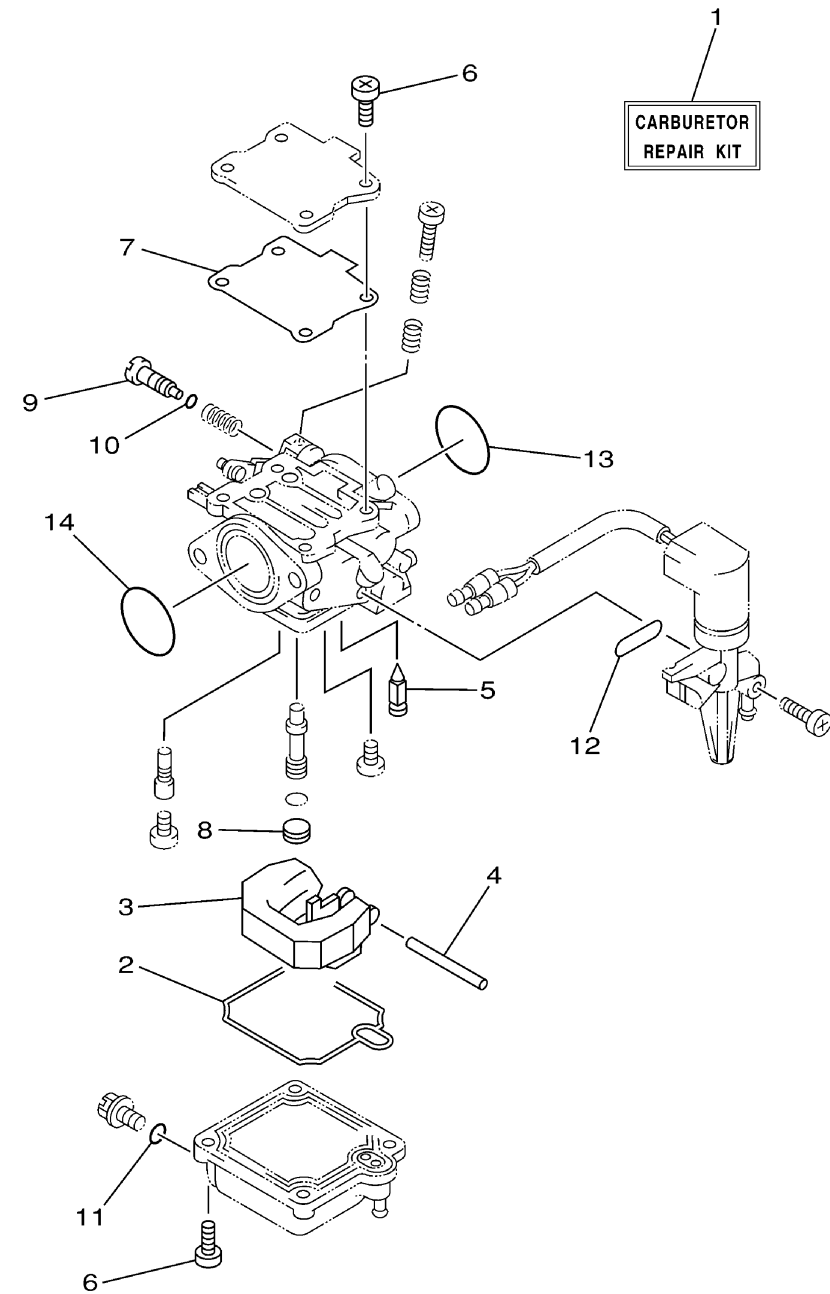

# REPAIR KIT 2

Ref No.	Part Number	Description	Qty	Remarks
1	62Y-W0093-10-00	CARBURETOR REPAIR KIT	1	
2	62Y-14384-30-00	..GASKET, FLOAT CHAMBER	1	
3	6L2-14385-00-00	..FLOAT	1	
4	6E5-14386-01-00	..PIN, FLOAT	1	
5	62Y-14392-00-00	..VALVE, NEEDLE	1	
6	62Y-14321-00-00	..SCREW, THROTTLE	8	
7	62Y-14399-30-00	..GASKET	1	
8	62Y-14355-30-00	..PLUG	1	
9	62Y-14323-30-00	..SCREW, AIR ADJUSTING	1	
10	2T4-14397-00-00	..O-RING	1	
11	652-14397-00-00	..O-RING	1	
12	62Y-14398-30-00	..GASKET	1	
13	93210-30MH4-00	..O-RING	4	
14	93210-35M86-00	..O-RING	4	

62Y0100-1390