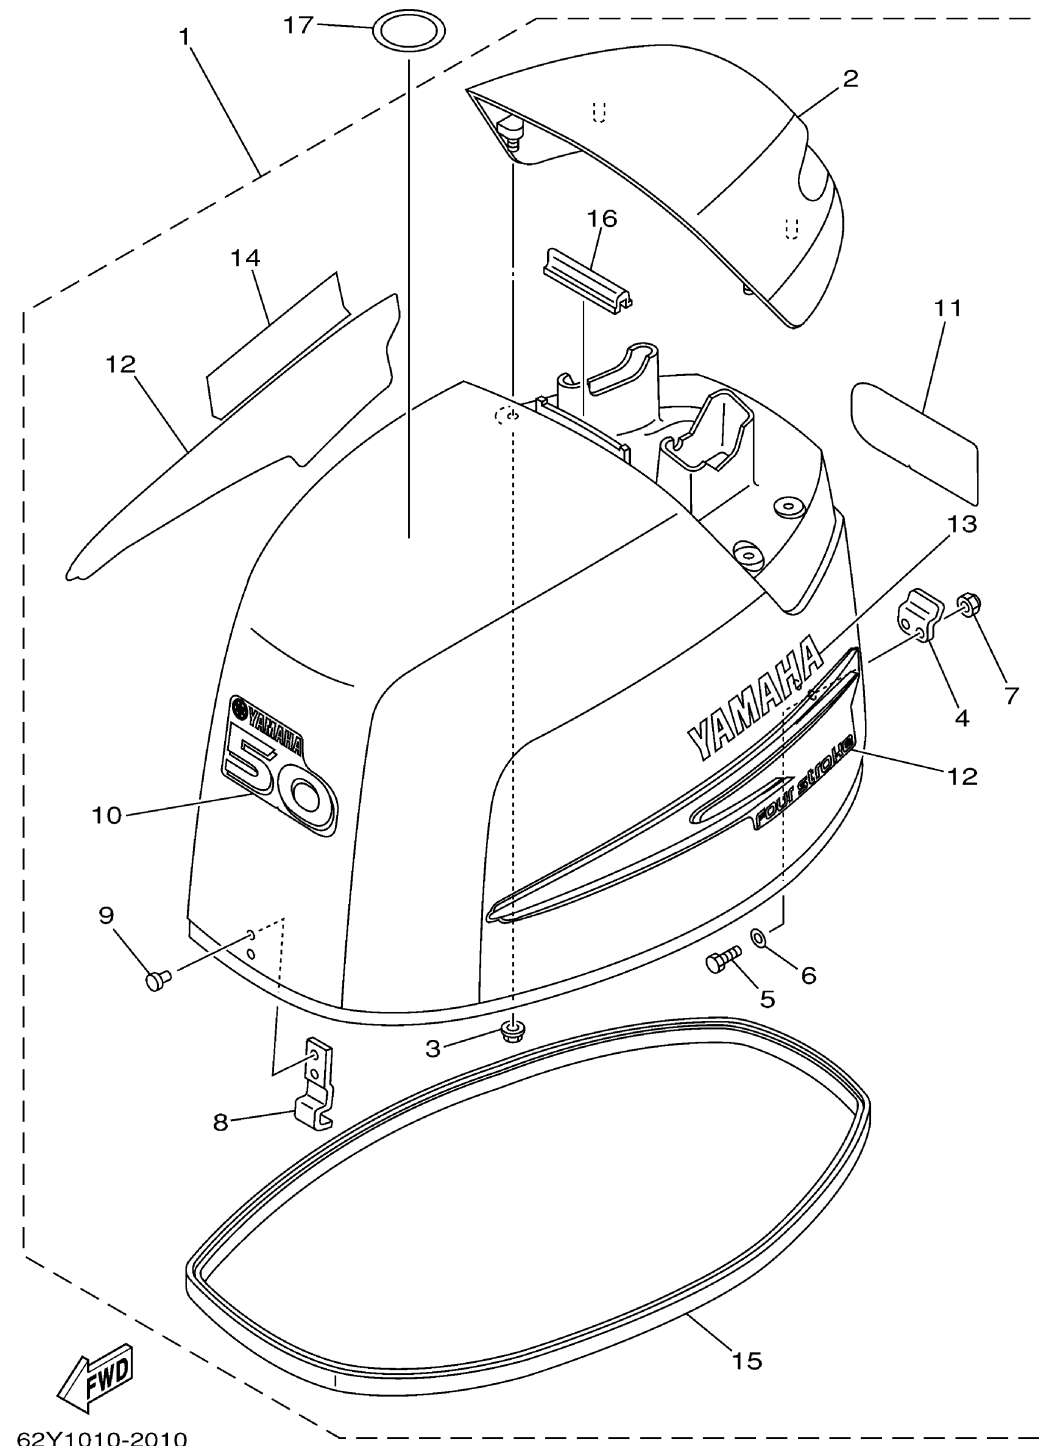

TOP COWLING

Ref No.	Part Number	Description	Qty	Remarks
1	62Y-42610-30-4D	TOP COWLING ASSY	1	UR F50
1	64J-42610-10-4D	TOP COWLING ASSY	1	UR T50
2	62Y-42613-00-4D	..MOLDING, AIR DUCT	1	
3	90179-06M24-00	..NUT	4	
4	62Y-42652-00-00	..HOOK	1	
5	97095-05016-00	..BOLT	2	
6	92995-05600-00	..WASHER	2	
7	95780-05300-00	..NUT, M5 X 0.8 NYLON LOCK	2	
8	62Y-42651-00-00	..HOOK	1	
9	90266-06M02-00	..RIVET	2	
10	62Y-42677-30-00	..GRAPHIC, FRONT	1	
11	62Y-42678-30-00	..GRAPHIC, REAR	1	UR F50
11	64J-42678-10-00	..GRAPHIC, REAR	1	UR T50
12	62Y-W0070-10-00	..GRAPHIC SET	1	
13	62Y-42681-10-00	..MARK, COWLING	1	
14	62Y-42682-10-00	..MARK, COWLING	1	
15	62Y-42615-10-00	..SEAL	1	
16	61N-42628-00-00	..SEAL	1	
17	67F-13434-02-00	LABEL, CAUTION	1	