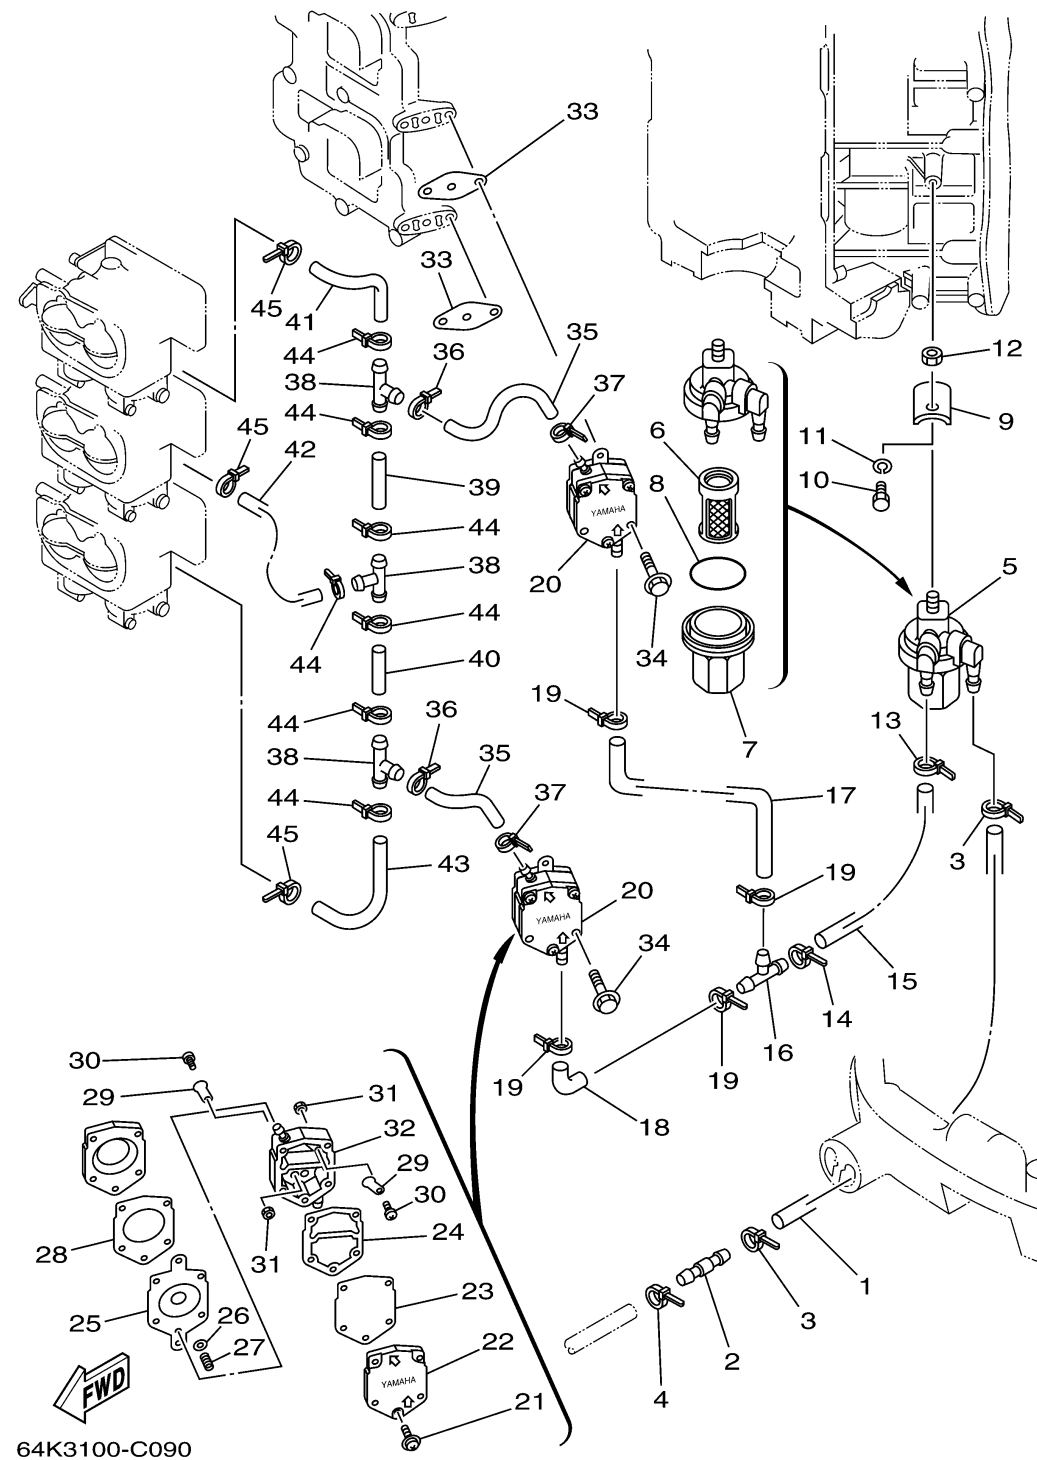

FUEL

Ref No.	Part Number	Description	Qty	Remarks
1	6R3-24313-20-00	PIPE 3 (L2820)	1	
2	6R3-24377-10-00	PIPE, JOINT 2	1	
3	90465-11M10-00	CLAMP	2	
4	90465-11M10-00	CLAMP	1	
5	6R3-24560-00-00	FILTER ASSY	1	
6	6R3-24563-00-00	. .ELEMENT, FILTER	1	
7	61N-24521-00-00	. .CUP, FILTER	1	
8	93210-32738-00	. .O-RING	1	
9	648-24566-02-00	BRACKET, FILTER	1	
10	97095-06014-00	BOLT	1	
11	92903-06100-00	WASHER, SPRING	1	
12	95380-08600-00	NUT	1	
13	90465-11M10-00	CLAMP	1	
14	90465-11M10-00	CLAMP	1	
15	6G5-24314-00-00	PIPE 4	1	
16	6E5-24378-00-00	PIPE, JOINT 3	1	
17	6K7-24315-00-00	PIPE 5	1	
18	6E5-24315-00-00	PIPE 5	1	
19	90465-11M10-00	CLAMP	4	
20	6E5-24410-03-00	FUEL PUMP ASSY	2	

CONTINUED ON NEXT FRAME >

FUEL

Ref No.	Part Number	Description	Qty	Remarks
21	6E5-24444-00-00	. .SCREW	3	
22	6E5-24413-00-00	. BODY 2	1	
23	6E5-24471-00-00	. DIAPHRAGM	1	
24	6E5-24435-00-00	. GASKET, BODY 2	1	
25	6E5-24411-00-00	. DIAPHRAGM	1	
26	648-24424-00-00	. .SEAT, SPRING	1	
27	6E5-24423-00-00	. .SPRING, DIAPHRAGM	1	
28	6E5-24434-02-00	. GASKET, BODY	1	
29	6A0-24421-01-00	. .VALVE, CHECK	4	
30	6A0-14325-00-00	. .SCREW, PAN HEAD	4	
31	95380-03600-00	. .NUT	4	
32	6E5-24412-10-00	. BODY 1	1	
33	650-24431-A0-00	GASKET, FUEL PUMP 1	2	
34	97595-06550-00	BOLT, WITH WASHER	4	
35	6G5-24316-10-00	PIPE 6	2	
36	90465-11M10-00	CLAMP	2	
37	90465-11M10-00	CLAMP	2	
38	6E5-24378-00-00	PIPE, JOINT 3	3	
39	90445-13M03-00	HOSE (L50)	1	
40	90445-13M02-00	HOSE (L40)	1	

CONTINUED ON NEXT FRAME >

FUEL

Ref No.	Part Number	Description	Qty	Remarks
41	6K7-24317-00-00	PIPE 7	1	
42	6K7-24318-00-00	PIPE, OVERFLOW	1	
43	6K7-24319-00-00	PIPE, OIL	1	
44	90465-11M10-00	CLAMP	7	
45	90465-11M10-00	CLAMP	3	