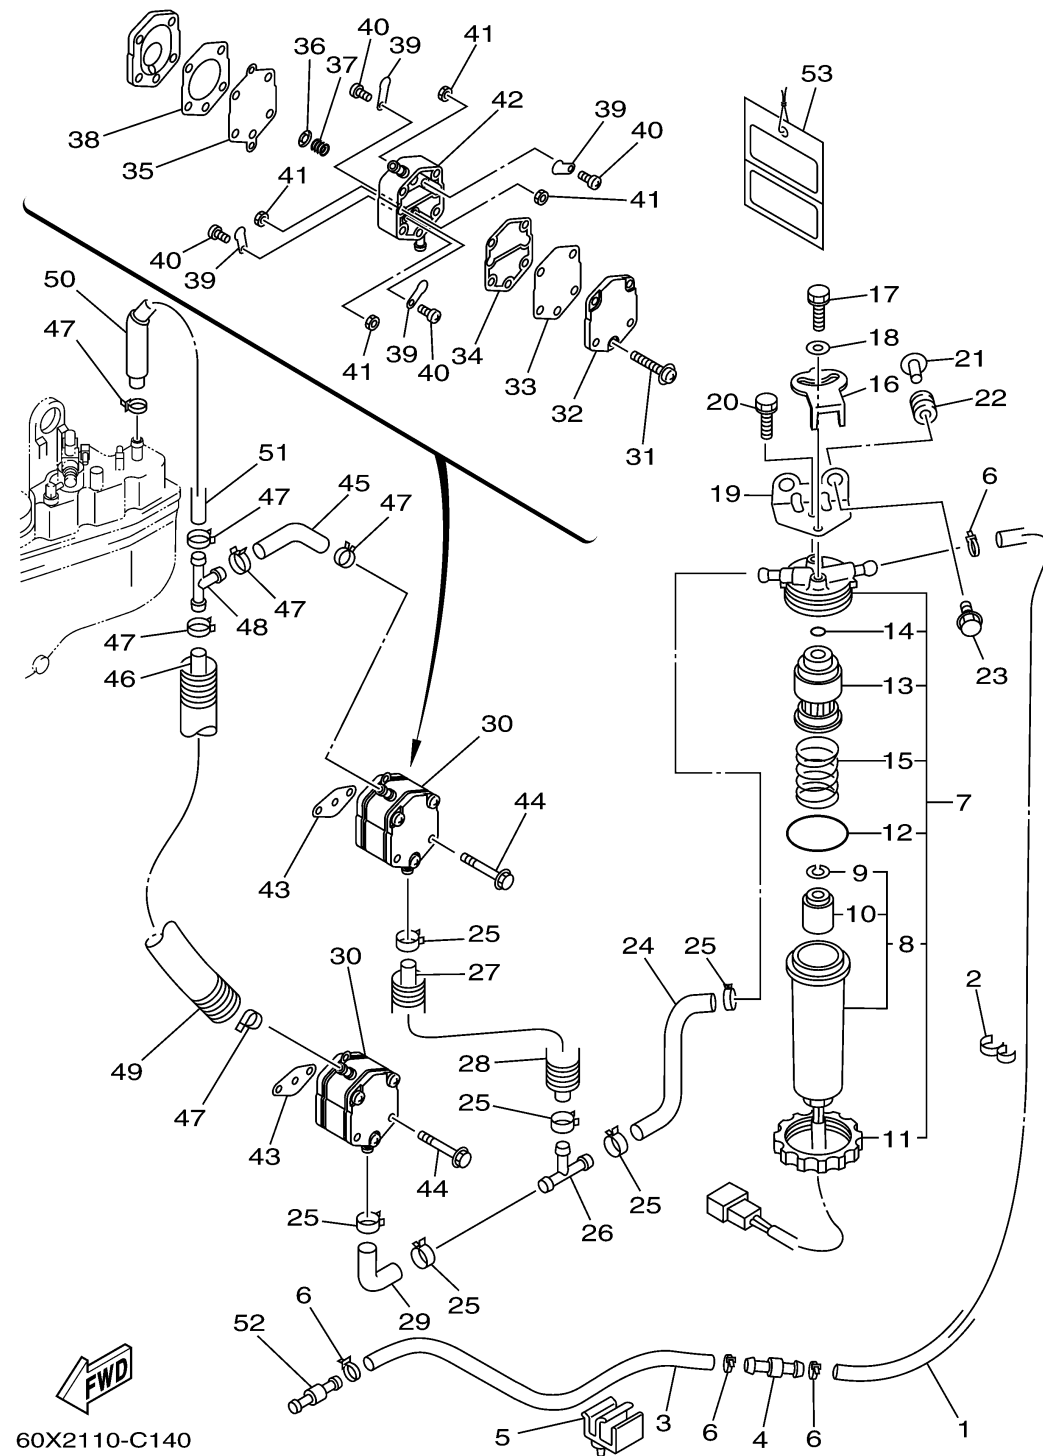

FUEL

Ref No.	Part Number	Description	Qty	Remarks
1	61A-24313-00-00	PIPE 3	1	
2	90464-13M34-00	CLAMP	1	
3	90445-13M17-00	HOSE (L2700)	1	
4	6R3-24377-00-00	PIPE, JOINT 2	1	
5	6E5-82594-00-00	CLAMP	1	
6	90465-11M10-00	CLAMP	4	
7	68F-24560-00-00	FILTER ASSY	1	
8	68F-24562-00-00	. .CUP, FILTER	1	
9	68F-24519-00-00	. . .CLIP	1	
10	68F-24469-00-00	. . .FLOAT, WATER LEVEL	1	
11	65L-24531-01-00	. .NUT	1	
12	61A-24564-00-00	. .O-RING	1	
13	68F-24563-00-00	. .ELEMENT, FILTER	1	
14	65L-24564-00-00	. .O-RING	1	
15	68F-24567-00-00	. .SPRING	1	
16	60H-24558-00-00	HOLDER, FILTER	1	
17	97595-06416-00	BOLT, WITH WASHER	1	
18	90201-06068-00	WASHER, PLATE	1	
19	68F-24566-00-00	BRACKET, FILTER	1	
20	97595-06514-00	BOLT, WITH WASHER	1	

CONTINUED ON NEXT FRAME >

FUEL

Ref No.	Part Number	Description	Qty	Remarks
21	90387-06M60-00	COLLAR	2	
22	90480-10M23-00	GROMMET	2	
23	90119-06M88-00	BOLT, WITH WASHER	2	
24	68F-24311-00-00	PIPE, FUEL 1	1	
25	90465-11M10-00	CLAMP	6	
26	6E5-24378-00-00	PIPE, JOINT 3	1	
27	6G5-24315-00-00	PIPE 5	1	
28	90447-19004-00	HOSE, WITH SPRING (L=130)	1	
29	6E5-24315-00-00	PIPE 5	1	
30	6E5-24410-03-00	FUEL PUMP ASSY	2	
31	6E5-24444-00-00	. .SCREW	3	
32	6E5-24413-00-00	. .BODY 2	1	
33	6E5-24471-00-00	. .DIAPHRAGM	1	
34	6E5-24435-00-00	. .GASKET, BODY 2	1	
35	6E5-24411-00-00	. .DIAPHRAGM	1	
36	648-24424-00-00	. .SEAT, SPRING	1	
37	6E5-24423-00-00	. .SPRING, DIAPHRAGM	1	
38	6E5-24434-02-00	. .GASKET, BODY	1	
39	6A0-24421-01-00	. .VALVE, CHECK	4	
40	6A0-14325-00-00	. .SCREW, PAN HEAD	4	

CONTINUED ON NEXT FRAME >

FUEL

Ref No.	Part Number	Description	Qty	Remarks
41	95380-03600-00	. . .NUT	4	
42	6E5-24412-10-00	. BODY 1	1	
43	650-24431-A0-00	GASKET, FUEL PUMP 1	2	
44	90101-06M00-00	BOLT	4	
45	6G5-24316-10-00	PIPE 6	1	
46	6E5-24313-00-00	PIPE 3	1	
47	90465-11M10-00	CLAMP	6	
48	6E5-24378-00-00	PIPE, JOINT 3	1	
49	65L-83557-00-00	TUBE	1	
50	90446-15M07-00	HOSE (L60)	1	
51	90445-13M12-00	HOSE (L235)	1	
52	6R3-24377-10-00	PIPE, JOINT 2	1	
53	61H-2819R-31-00	TAG, WARNING	1	