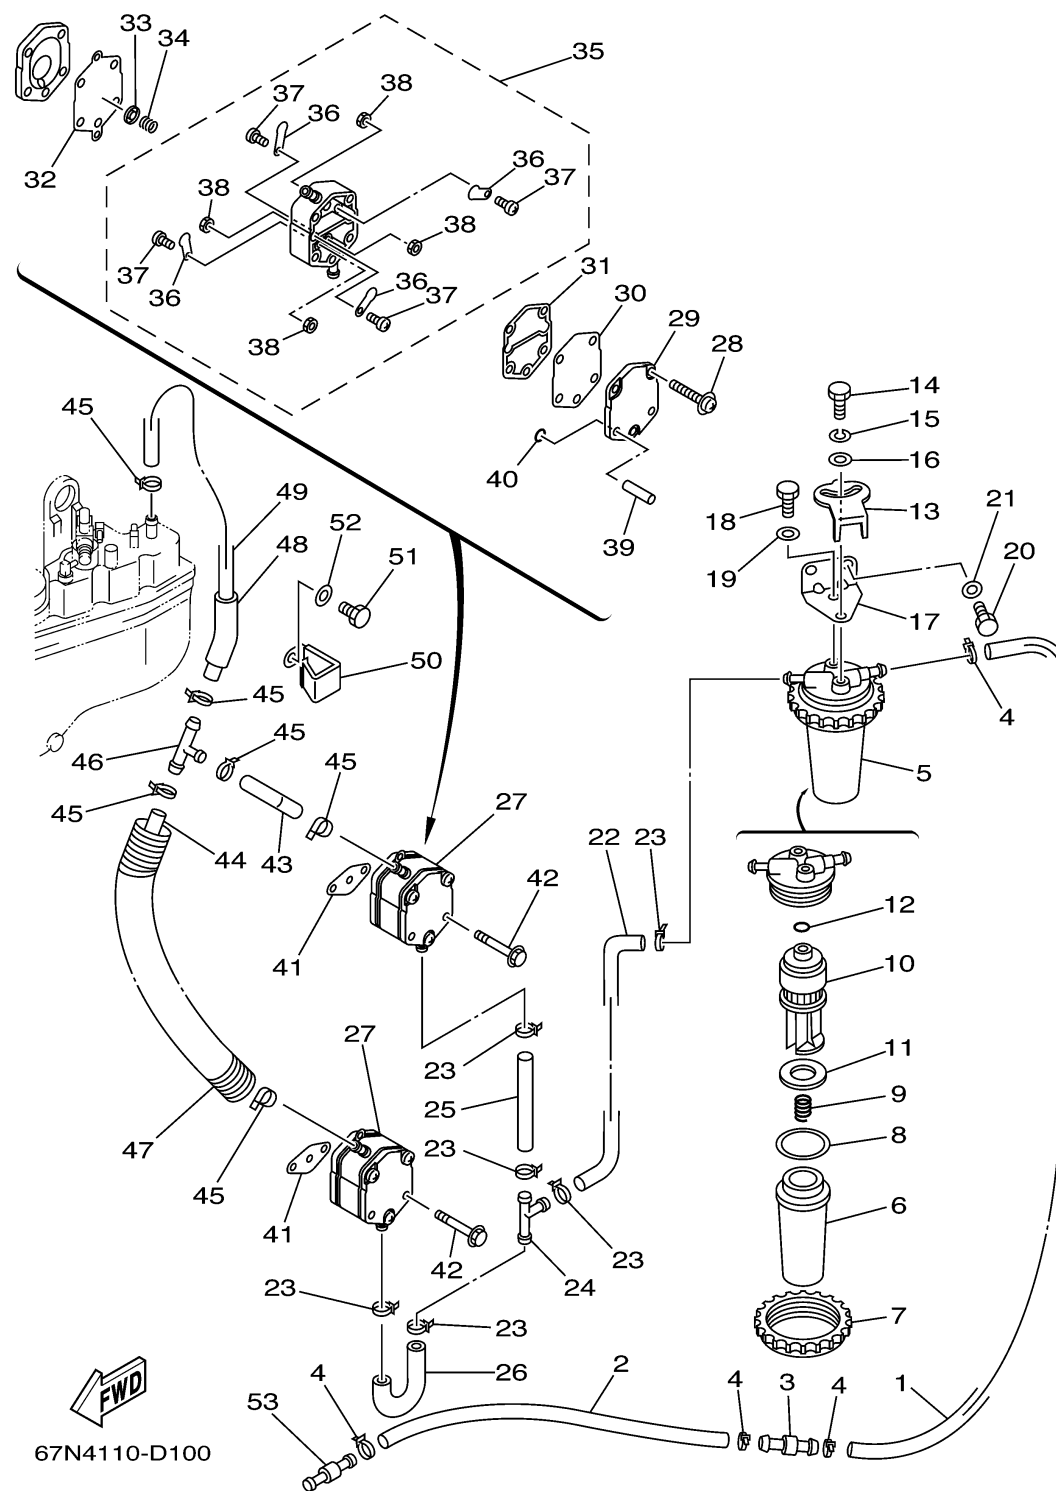

FUEL

Ref No.	Part Number	Description	Qty	Remarks
1	61A-24313-00-00	PIPE 3	1	
2	90445-13M17-00	HOSE (L2700)	1	
3	6R3-24377-00-00	PIPE, JOINT 2	1	
4	90465-11M10-00	CLAMP	4	
5	65L-24560-00-00	FILTER ASSY	1	
6	61A-24521-00-00	. CUP, FILTER	1	
7	65L-24531-01-00	. .NUT	1	
8	61A-24564-00-00	. O-RING	1	
9	65L-24577-00-00	. SPRING	1	
10	65L-24563-00-00	. ELEMENT, FILTER	1	
11	61A-24469-00-00	. FLOAT, WATER LEVEL	1	
12	65L-24564-00-00	. .O-RING	1	
13	60H-24558-00-00	HOLDER, FILTER	1	
14	97095-06016-00	BOLT	1	
15	92995-06100-00	WASHER, SPRING	1	
16	90201-06068-00	WASHER, PLATE	1	
17	67H-24566-00-00	BRACKET, FILTER	1	
18	97095-06014-00	BOLT	1	
19	92995-06600-00	WASHER	1	
20	97095-06016-00	BOLT	2	

CONTINUED ON NEXT FRAME >

FUEL

Ref No.	Part Number	Description	Qty	Remarks
21	92995-06600-00	WASHER	2	
22	68F-24311-00-00	PIPE, FUEL 1	1	
23	90465-11M10-00	CLAMP	6	
24	6E5-24378-00-00	PIPE, JOINT 3	1	
25	90445-13M31-00	HOSE (L85)	1	
26	67H-24311-00-00	PIPE, FUEL 1	1	
27	6E5-24410-04-00	FUEL PUMP ASSY	2	
28	6E5-24444-01-00	..SCREW	3	
29	6E5-24413-01-00	..BODY 2	1	
30	6E5-24471-01-00	..DIAPHRAGM	1	
31	6E5-24435-01-00	..GASKET, BODY 2	1	
32	6E5-24411-01-00	..DIAPHRAGM	1	
33	648-24424-00-00	..SEAT, SPRING	1	
34	6E5-24423-00-00	..SPRING, DIAPHRAGM	1	
35	6E5-24412-11-00	..BODY 1	1	
36	6A0-24421-01-00	...VALVE, CHECK	4	
37	6A0-14325-00-00	...SCREW, PAN HEAD	4	
38	95380-03600-00	...NUT	4	
39	6E5-24492-00-00	...BUSH, FUEL PUMP	2	
40	6E5-24486-00-00	..O-RING	2	

CONTINUED ON NEXT FRAME >

FUEL

Ref No.	Part Number	Description	Qty	Remarks
41	650-24431-A0-00	GASKET, FUEL PUMP 1	2	
42	97595-06550-00	BOLT, WITH WASHER	4	
43	61U-24316-00-00	PIPE 6	1	
44	6E5-24313-00-00	PIPE 3	1	
45	90465-11M10-00	CLAMP	6	
46	6E5-24378-00-00	PIPE, JOINT 3	1	
47	6H1-83557-00-00	TUBE	1	
48	90446-15M07-00	HOSE (L60)	1	
49	90445-13M12-00	HOSE (L235)	1	
50	90465-05M87-00	CLAMP	1	
51	97095-06012-00	BOLT	1	
52	92995-06600-00	WASHER	1	
53	6R3-24377-10-00	PIPE, JOINT 2	1	