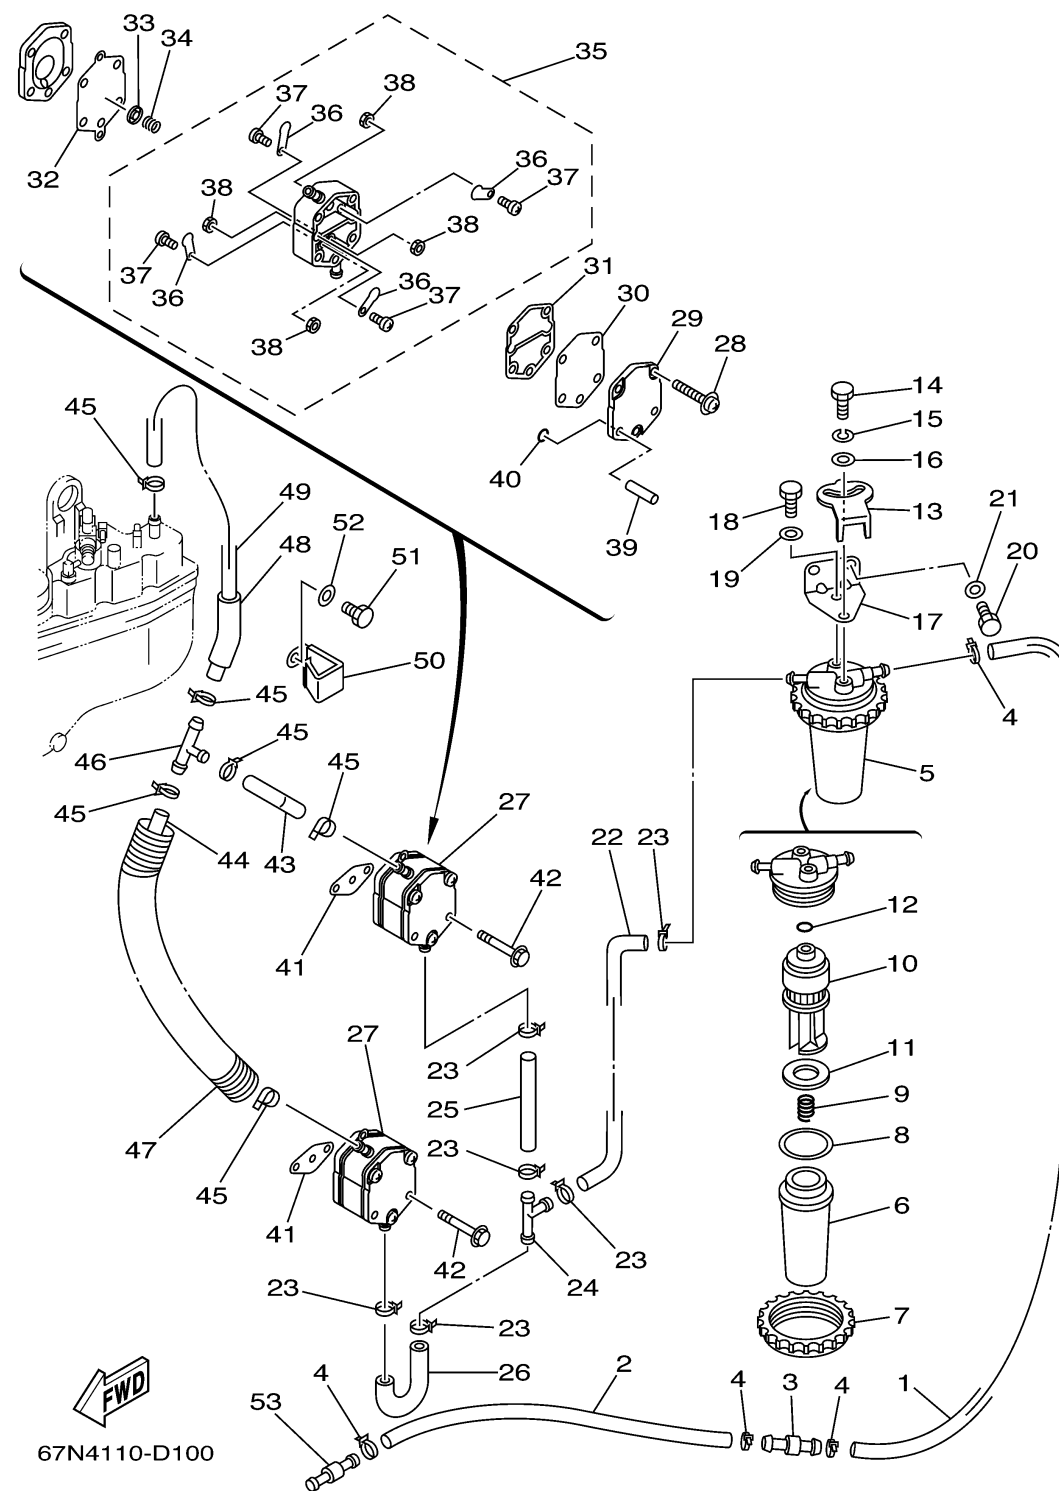

FUEL

Ref No.	Part Number	Description	Qty	Remarks
1	61A-24313-00-00	PIPE 3	1	
2	90445-13M17-00	HOSE (L2700)	1	
3	6R3-24377-00-00	PIPE, JOINT 2	1	
4	90465-11M10-00	CLAMP	4	
5	65L-24560-00-00	FILTER ASSY	1	
6	61A-24521-00-00	. CUP, FILTER	1	
7	65L-24531-01-00	. .NUT	1	
8	61A-24564-00-00	. O-RING	1	
9	65L-24577-00-00	. SPRING	1	
10	65L-24563-00-00	. ELEMENT, FILTER	1	
11	61A-24469-00-00	. FLOAT, WATER LEVEL	1	
12	65L-24564-00-00	. .O-RING	1	
13	60H-24558-00-00	HOLDER, FILTER	1	
14	97095-06016-00	BOLT	1	
15	92995-06100-00	WASHER, SPRING	1	
16	90201-06068-00	WASHER, PLATE	1	
17	67H-24566-00-00	BRACKET, FILTER	1	
18	97095-06014-00	BOLT	1	
19	92995-06600-00	WASHER	1	
20	97095-06016-00	BOLT	2	

CONTINUED ON NEXT FRAME >

FUEL

Ref No.	Part Number	Description	Qty	Remarks
21	92995-06600-00	WASHER	2	
22	68F-24311-00-00	PIPE, FUEL 1	1	
23	90465-11M10-00	CLAMP	6	
24	6E5-24378-00-00	PIPE, JOINT 3	1	
25	90445-13M31-00	HOSE (L85)	1	
26	67H-24311-00-00	PIPE, FUEL 1	1	
27	6E5-24410-04-00	FUEL PUMP ASSY	2	
28	6E5-24444-01-00	..SCREW	3	
29	6E5-24413-01-00	..BODY 2	1	
30	6E5-24471-01-00	..DIAPHRAGM	1	
31	6E5-24435-01-00	..GASKET, BODY 2	1	
32	6E5-24411-01-00	..DIAPHRAGM	1	
33	648-24424-00-00	..SEAT, SPRING	1	
34	6E5-24423-00-00	..SPRING, DIAPHRAGM	1	
35	6E5-24412-11-00	..BODY 1	1	
36	6A0-24421-01-00	...VALVE, CHECK	4	
37	6A0-14325-00-00	...SCREW, PAN HEAD	4	
38	95380-03600-00	...NUT	4	
39	6E5-24492-00-00	...BUSH, FUEL PUMP	2	
40	6E5-24486-00-00	..O-RING	2	

CONTINUED ON NEXT FRAME >

FUEL

Ref No.	Part Number	Description	Qty	Remarks
41	650-24431-A0-00	GASKET, FUEL PUMP 1	2	
42	97595-06550-00	BOLT, WITH WASHER	4	
43	61U-24316-00-00	PIPE 6	1	
44	6E5-24313-00-00	PIPE 3	1	
45	90465-11M10-00	CLAMP	6	
46	6E5-24378-00-00	PIPE, JOINT 3	1	
47	6H1-83557-00-00	TUBE	1	
48	90446-15M07-00	HOSE (L60)	1	
49	90445-13M12-00	HOSE (L235)	1	
50	90465-05M87-00	CLAMP	1	
51	97095-06012-00	BOLT	1	
52	92995-06600-00	WASHER	1	
53	6R3-24377-10-00	PIPE, JOINT 2	1	