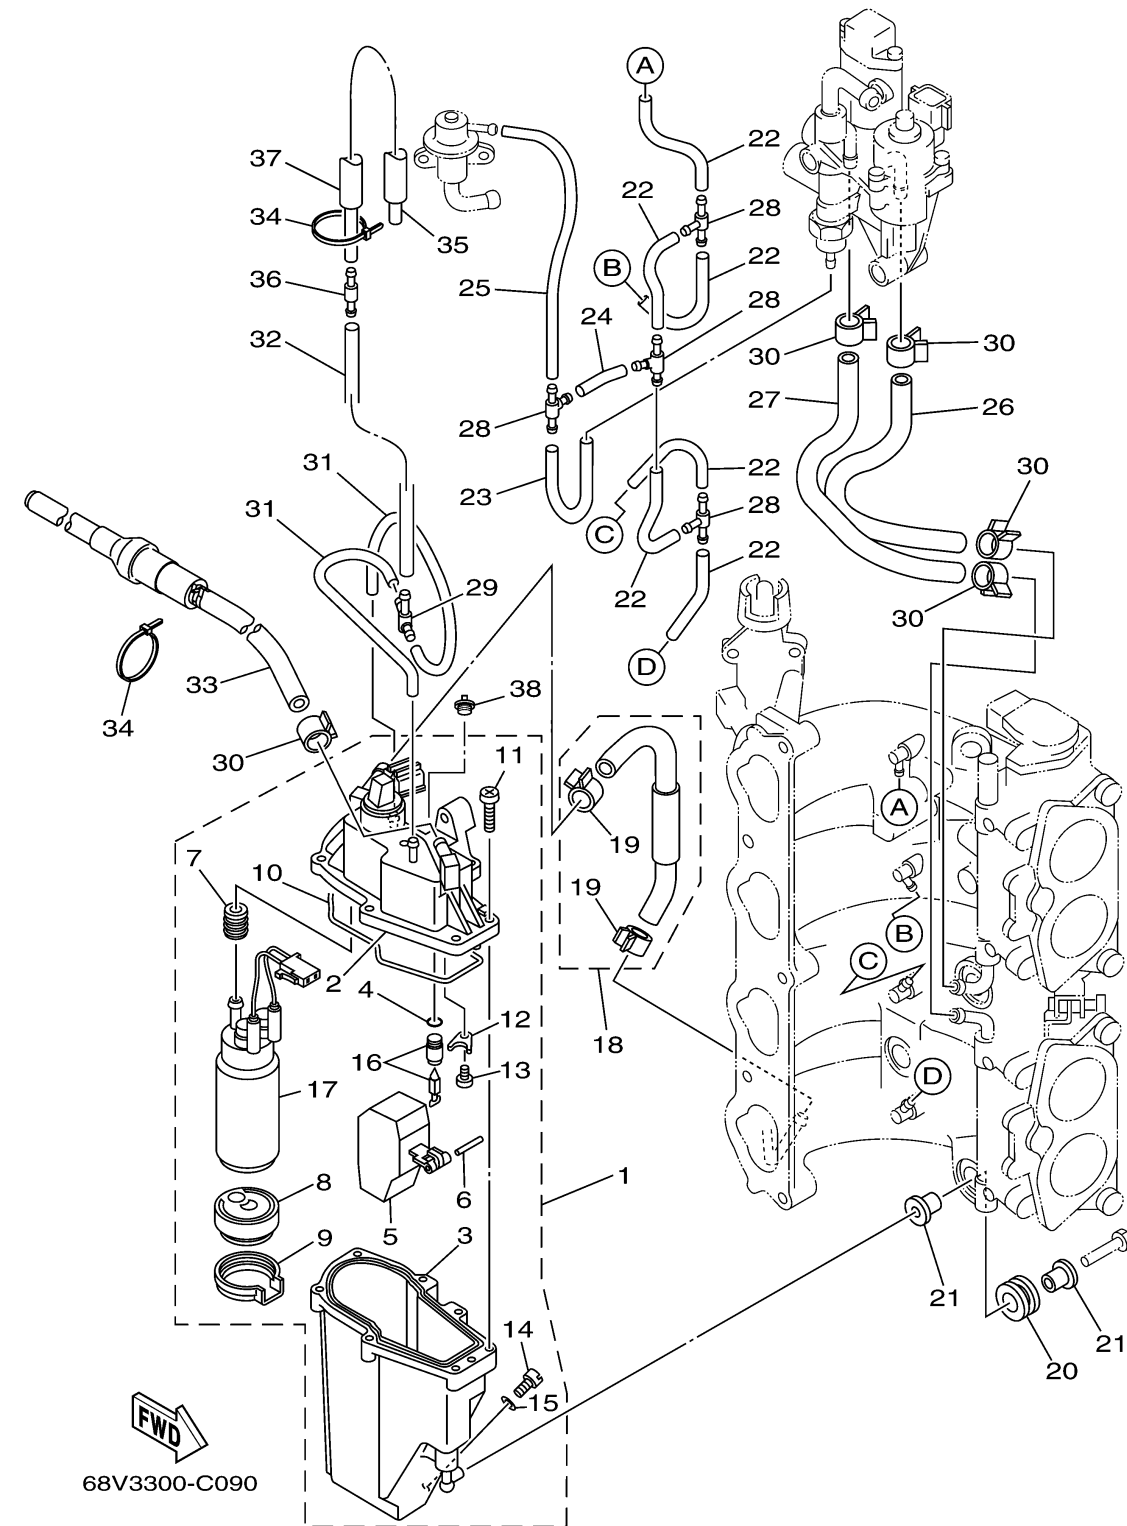

FUEL INJECTION PUMP

Ref No.	Part Number	Description	Qty	Remarks
1	68V-14180-02-00	FLOAT CHAMBER ASSY	1	
2	68V-14182-01-00	..COVER, FLOAT CHAMBER	1	
3	68V-14181-00-00	..BODY, FLOAT CHAMBER 1	1	
4	68V-13769-00-00	..O-RING	1	
5	68V-14985-00-00	..FLOAT	1	
6	68V-14386-00-00	..PIN, FLOAT	1	
7	68V-13781-00-00	..DAMPER, PUMP	1	
8	68V-13915-00-00	..FILTER	1	
9	68V-13784-00-00	..COVER, PUMP	1	
10	68V-14984-00-00	..GASKET, FLOAT CHAMBER	1	
11	68V-14567-00-00	..SCREW	7	
12	68V-14255-00-00	..PLATE	1	
13	68V-14592-00-00	..SCREW	1	
14	68V-14191-00-00	..PLUG, DRAIN	1	
15	68V-14126-00-00	..GASKET	1	
16	68V-14546-00-00	..VALVE, NEEDLE	1	
17	68V-13907-02-00	..FUEL PUMP COMP.	1	
18	68V-14807-00-00	HOSE COMP.	1	
19	68V-24387-00-00	..CLIP	2	
20	68V-13593-00-00	DAMPER	3	

CONTINUED ON NEXT FRAME >

FUEL INJECTION PUMP

Ref No.	Part Number	Description	Qty	Remarks
21	68V-13716-00-00	COLLAR	6	
22	68V-13542-00-00	HOSE, VACUUM SENSING 1	6	
23	68V-13533-00-00	.HOSE, VACUUM SENSING 4	1	
24	68V-13544-00-00	HOSE, VACUUM SENSING 2	1	
25	68V-13532-00-00	HOSE, VACUUM SENSING 3	1	
26	68V-13545-00-00	HOSE 1	1	
27	68V-13546-00-00	HOSE 2	1	
28	68V-24377-00-00	PIPE, JOINT 2	4	
29	68V-24379-00-00	PIPE, JOINT 4	1	
30	68V-13577-00-00	CLIP	5	
31	68V-13534-00-00	HOSE, VACUUM SENSING 5	2	
32	68V-13547-01-00	HOSE 3	1	
33	68V-24502-00-00	FILTER, FUEL	1	
34	68V-2481H-00-00	CLAMP	2	
35	68V-13535-00-00	HOSE, VACUUM SENSING 5	1	
36	68V-13490-01-00	RELIEF VALVE ASSY	1	
37	68V-13543-00-00	HOSE, AIR	1	
38	69J-14225-00-00	CAP	1	