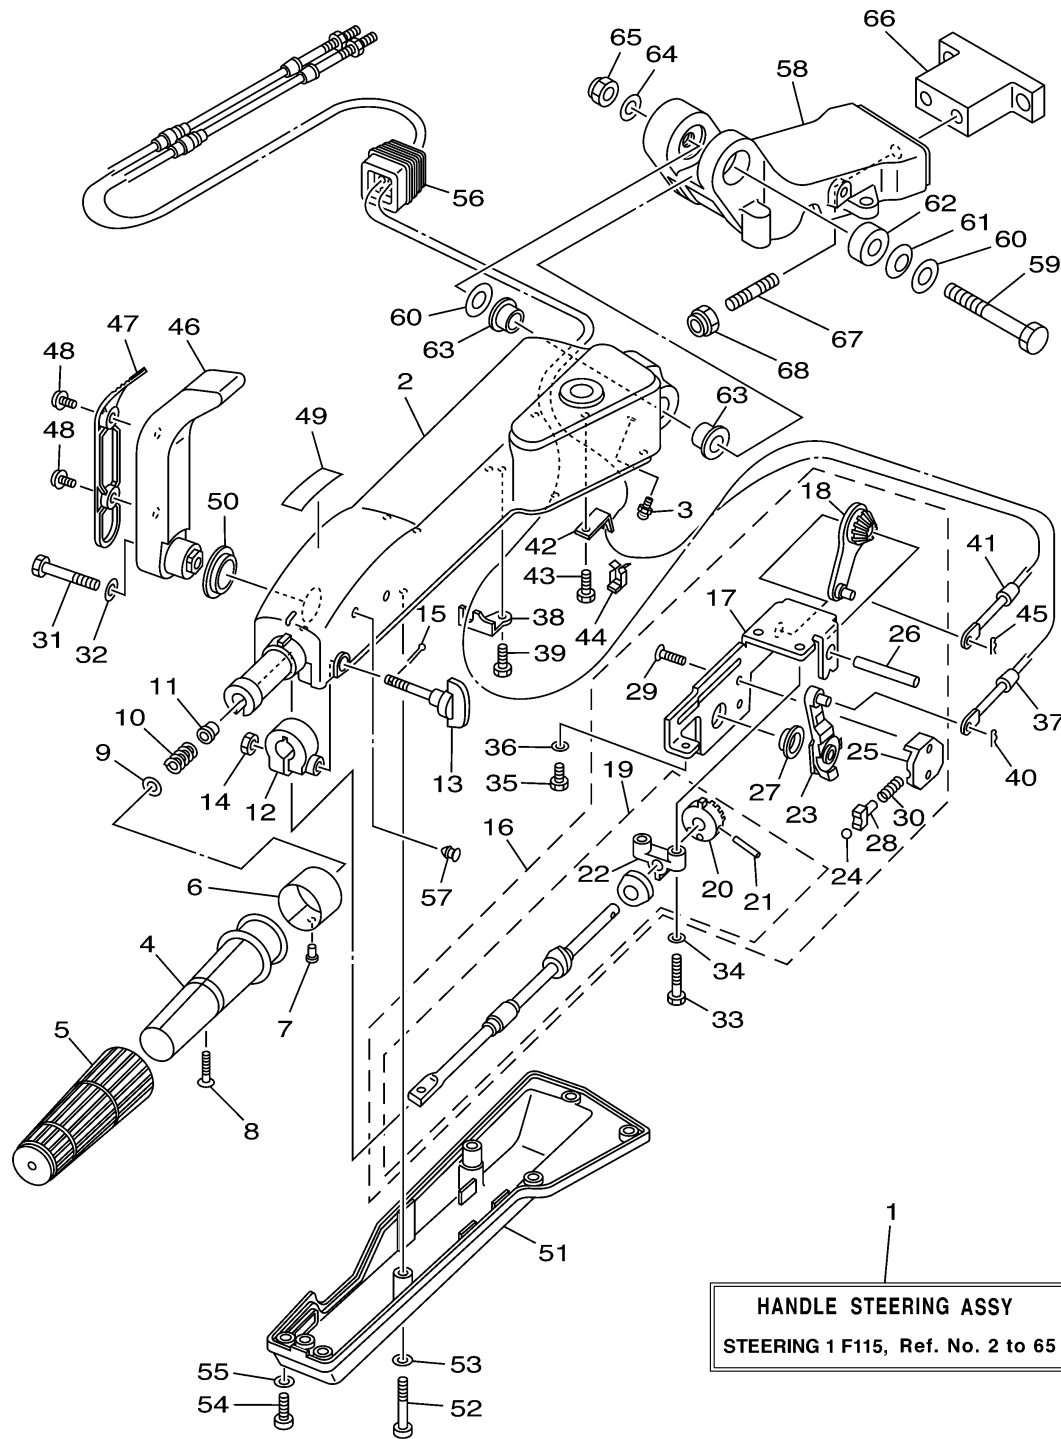

STEERING 1 F115

Ref No.	Part Number	Description	Qty	Remarks
1	67G-W0084-14-4D	HANDLE STEERING ASSY	1	AP
2	67G-42111-02-4D	HANDLE, STEERING	1	
3	93700-06M03-00	NIPPLE, GREASE	1	
4	664-42119-00-00	GRIP, STEERING HANDLE	1	
5	6G1-42177-00-00	RUBBER, HANDLE	1	
6	6H2-42137-00-00	INDICATOR, THROTTLE	1	
7	90269-02M09-00	RIVET	1	
8	90149-05M13-00	SCREW	1	
9	92903-10600-00	WASHER, PLATE	1	
10	90501-23215-00	SPRING, COMPRESSION	1	
11	90386-08032-00	BUSH	1	
12	63D-42126-00-00	FRICITION, STEERING HANDLE GRIP	1	
13	63D-48154-00-00	KNOB, THROTTLE	1	
14	95380-06600-00	NUT, HEXAGON	1	
15	91490-20010-00	PIN. COTTER	1	
16	67G-44100-10-00	SHIFT LINK ASSY	1	
17	67G-44104-00-00	. PLATE COMP.	1	
18	67G-48261-00-00	. ARM, THROTTLE	1	
19	67G-42115-10-00	. SHAFT, STEERING HANDLE	1	
20	650-42152-00-94	.. GEAR	1	

CONTINUED ON NEXT FRAME >

 68V4100-D180

STEERING 1 F115

Ref No.	Part Number	Description	Qty	Remarks
21	91690-30025-00	. . PIN, SPRING	1	
22	67G-42159-00-00	. . STAY	1	
23	67G-44113-00-00	. CAM PLATE, HANDLE	1	
24	63D-48236-00-00	. ROLLER, DETENT	1	
25	63D-48119-00-00	. COVER	1	
26	67G-42153-00-00	. SHAFT, THROTTLE CONTROL	1	
27	67G-44132-00-00	. BUSHING	1	
28	63D-48237-00-00	. ADAPTER	1	
29	98785-05014-00	. SCREW, FLAT HEAD	2	
30	63D-48238-00-00	. SPRING, DETENT	1	
31	97095-08040-00	BOLT	1	
32	92995-08600-00	WASHER	1	
33	97095-06030-00	BOLT	2	
34	92995-06600-00	WASHER	2	
35	97095-06014-00	BOLT	1	
36	92995-06600-00	WASHER	1	
37	67G-48321-10-00	CABLE	1	
38	67G-48531-00-00	BRACEKT, REMOTE CONTROL 1	1	
39	97095-06014-00	BOLT	1	
40	90468-10005-00	CLIP	1	