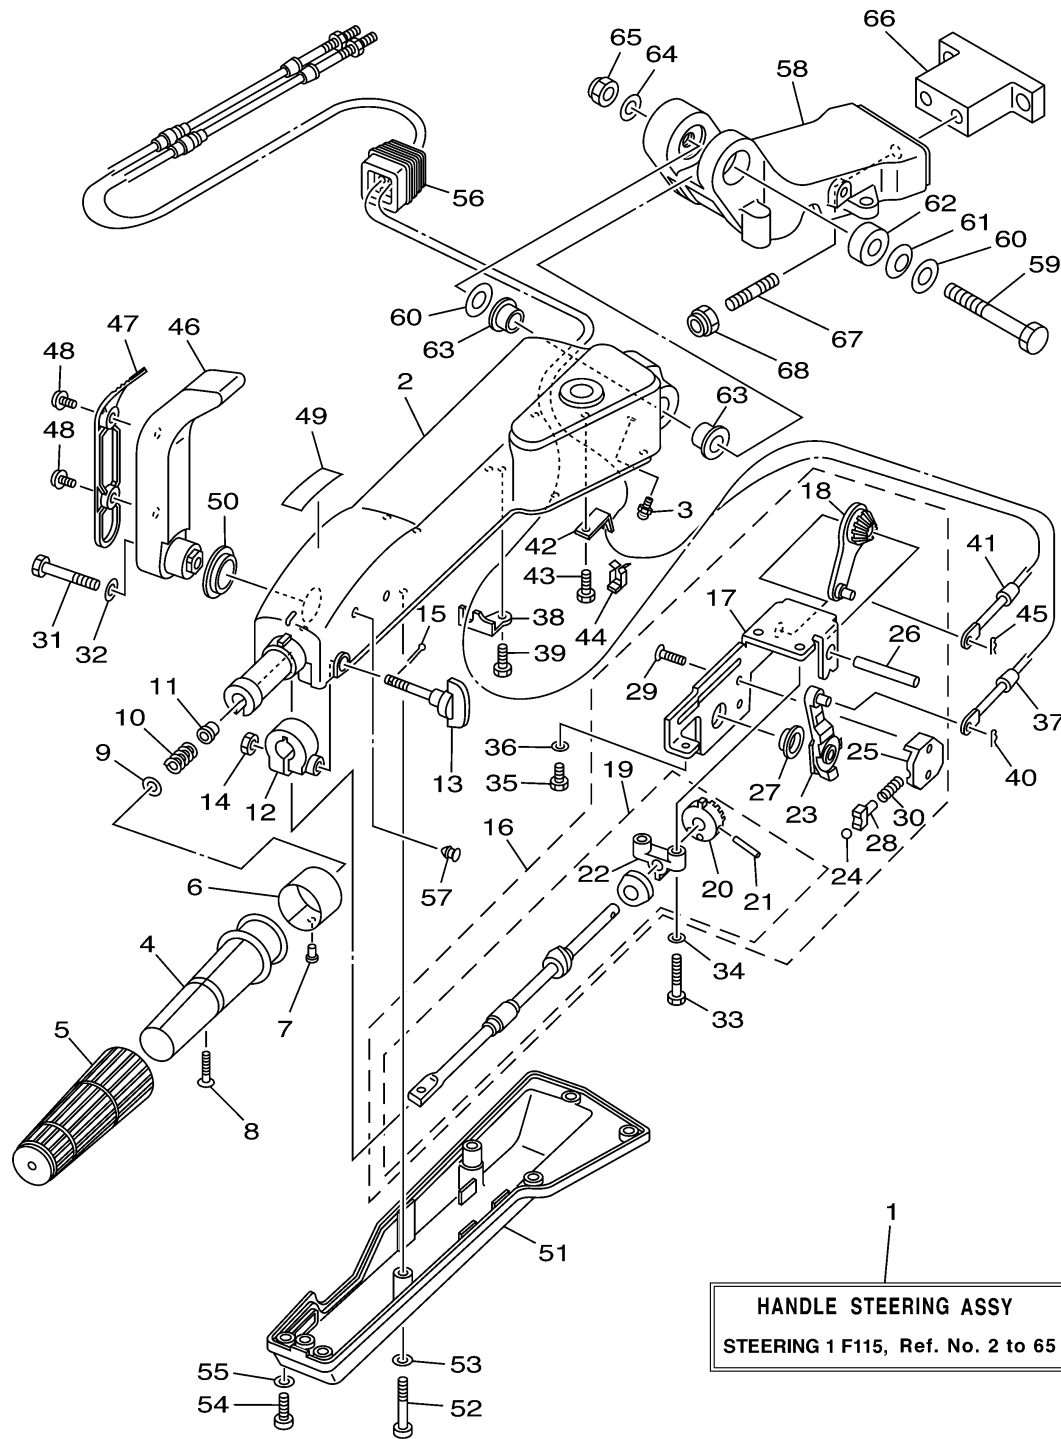

CONTINUED ON NEXT FRAME >

 68V4100-D180

STEERING 1 F115

Ref No.	Part Number	Description	Qty	Remarks
21	91690-30025-00	. . PIN, SPRING	1	
22	67G-42159-00-00	. . STAY	1	
23	67G-44113-00-00	. CAM PLATE, HANDLE	1	
24	63D-48236-00-00	. ROLLER, DETENT	1	
25	63D-48119-00-00	. COVER	1	
26	67G-42153-00-00	. SHAFT, THROTTLE CONTROL	1	
27	67G-44132-00-00	. BUSHING	1	
28	63D-48237-00-00	. ADAPTER	1	
29	98785-05014-00	. SCREW, FLAT HEAD	2	
30	63D-48238-00-00	. SPRING, DETENT	1	
31	97095-08040-00	BOLT	1	
32	92995-08600-00	WASHER	1	
33	97095-06030-00	BOLT	2	
34	92995-06600-00	WASHER	2	
35	97095-06014-00	BOLT	1	
36	92995-06600-00	WASHER	1	
37	67G-48321-10-00	CABLE	1	
38	67G-48531-00-00	BRACEKT, REMOTE CONTROL 1	1	
39	97095-06014-00	BOLT	1	
40	90468-10005-00	CLIP	1	

CONTINUED ON NEXT FRAME >

 68V4100-D180

f115tlrd_xrd_jrd_lf115txrd

D5

STEERING 1 F115

Ref No.	Part Number	Description	Qty	Remarks
41	67G-26301-10-00	THROTTLE CABLE ASSY	1	
42	66R-48538-00-00	CLAMP, CABLE 1	1	
43	97095-06014-00	BOLT	1	
44	63D-48538-00-00	CLAMP, CABLE 1	1	
45	90468-10005-00	CLIP	1	
46	67G-44159-00-4D	HANDLE, GEAR SHIFT	1	
47	67G-44173-00-00	LEVER, SHIFT CONTROL	1	
48	90159-06M18-00	SCREW, WITH WASHER	2	
49	6G8-44191-00-00	INDICATOR, SHIFT	1	
50	90386-26MA3-00	BUSH	1	
51	67G-42131-00-00	COVER, HANDLE STEERING	1	
52	97885-06040-00	SCREW, PAN HEAD	2	
53	92995-06600-00	WASHER	2	
54	97885-06016-00	SCREW, PAN HEAD	5	
55	92995-06600-00	WASHER	5	
56	63D-42725-00-00	GROMMET	1	
57	90338-07180-00	PLUG	2	
58	63D-42121-30-4D	BRACKET	1	
59	90101-12014-00	BOLT	1	
60	92990-12200-00	WASHER, PLAIN	2	

CONTINUED ON NEXT FRAME >

68V4100-D180

f115tlrd_xrd_jrd_lf115txrd

D6

STEERING 1 F115

Ref No.	Part Number	Description	Qty	Remarks
61	90206-12M22-00	WASHER, WAVE	1	
62	90387-12M02-00	COLLAR	1	
63	90386-12M93-00	BUSH	2	
64	92990-12600-00	WASHER, PLATE	1	
65	90185-12M12-00	NUT, SELF-LOCKING	1	
66	68V-42121-00-4D	BRACKET	1	AP
67	90116-10175-00	BOLT, STUD	2	AP
68	90185-10051-00	NUT, SELF-LOCKING	2	AP