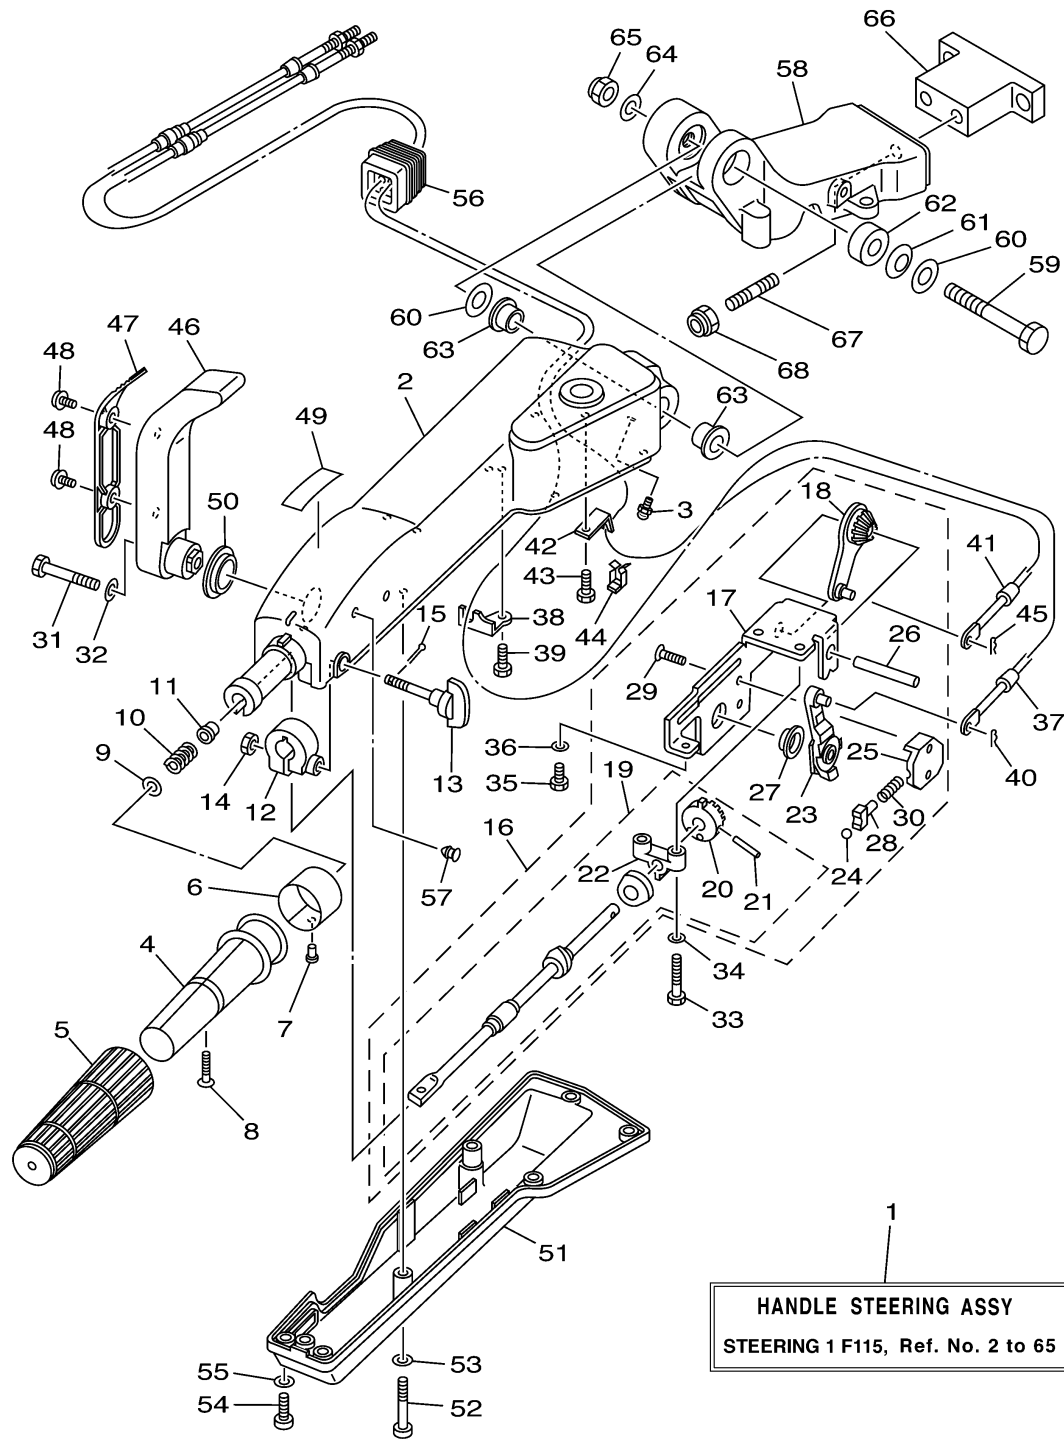

STEERING 1 F115

Ref No.	Part Number	Description	Qty	Remarks
1	67G-W0084-14-4D	HANDLE STEERING ASSY	1	AP
2	67G-42111-02-4D	HANDLE, STEERING	1	
3	93700-06M03-00	NIPPLE, GREASE	1	
4	664-42119-00-00	GRIP, STEERING HANDLE	1	
5	6G1-42177-00-00	RUBBER, HANDLE	1	
6	6H2-42137-00-00	INDICATOR, THROTTLE	1	
7	90269-02M09-00	RIVET	1	
8	90149-05M13-00	SCREW	1	
9	92903-10600-00	WASHER, PLATE	1	
10	90501-23215-00	SPRING, COMPRESSION	1	
11	90386-08032-00	BUSH	1	
12	63D-42126-00-00	FRICITION, STEERING HANDLE GRIP	1	
13	63D-48154-00-00	KNOB, THROTTLE	1	
14	95380-06600-00	NUT, HEXAGON	1	
15	91490-20010-00	PIN. COTTER	1	
16	67G-44100-10-00	SHIFT LINK ASSY	1	
17	67G-44104-00-00	. PLATE COMP.	1	
18	67G-48261-00-00	. ARM, THROTTLE	1	
19	67G-42115-10-00	. SHAFT, STEERING HANDLE	1	
20	650-42152-00-94	.. GEAR	1	

CONTINUED ON NEXT FRAME >

 68V4100-D180

STEERING 1 F115

Ref No.	Part Number	Description	Qty	Remarks
21	91690-30025-00	. . PIN, SPRING	1	
22	67G-42159-00-00	. . STAY	1	
23	67G-44113-00-00	. CAM PLATE, HANDLE	1	
24	63D-48236-00-00	. ROLLER, DETENT	1	
25	63D-48119-00-00	. COVER	1	
26	67G-42153-00-00	. SHAFT, THROTTLE CONTROL	1	
27	67G-44132-00-00	. BUSHING	1	
28	63D-48237-00-00	. ADAPTER	1	
29	98785-05014-00	. SCREW, FLAT HEAD	2	
30	63D-48238-00-00	. SPRING, DETENT	1	
31	97095-08040-00	BOLT	1	
32	92995-08600-00	WASHER	1	
33	97095-06030-00	BOLT	2	
34	92995-06600-00	WASHER	2	
35	97095-06014-00	BOLT	1	
36	92995-06600-00	WASHER	1	
37	67G-48321-10-00	CABLE	1	
38	67G-48531-00-00	BRACEKT, REMOTE CONTROL 1	1	
39	97095-06014-00	BOLT	1	
40	90468-10005-00	CLIP	1	