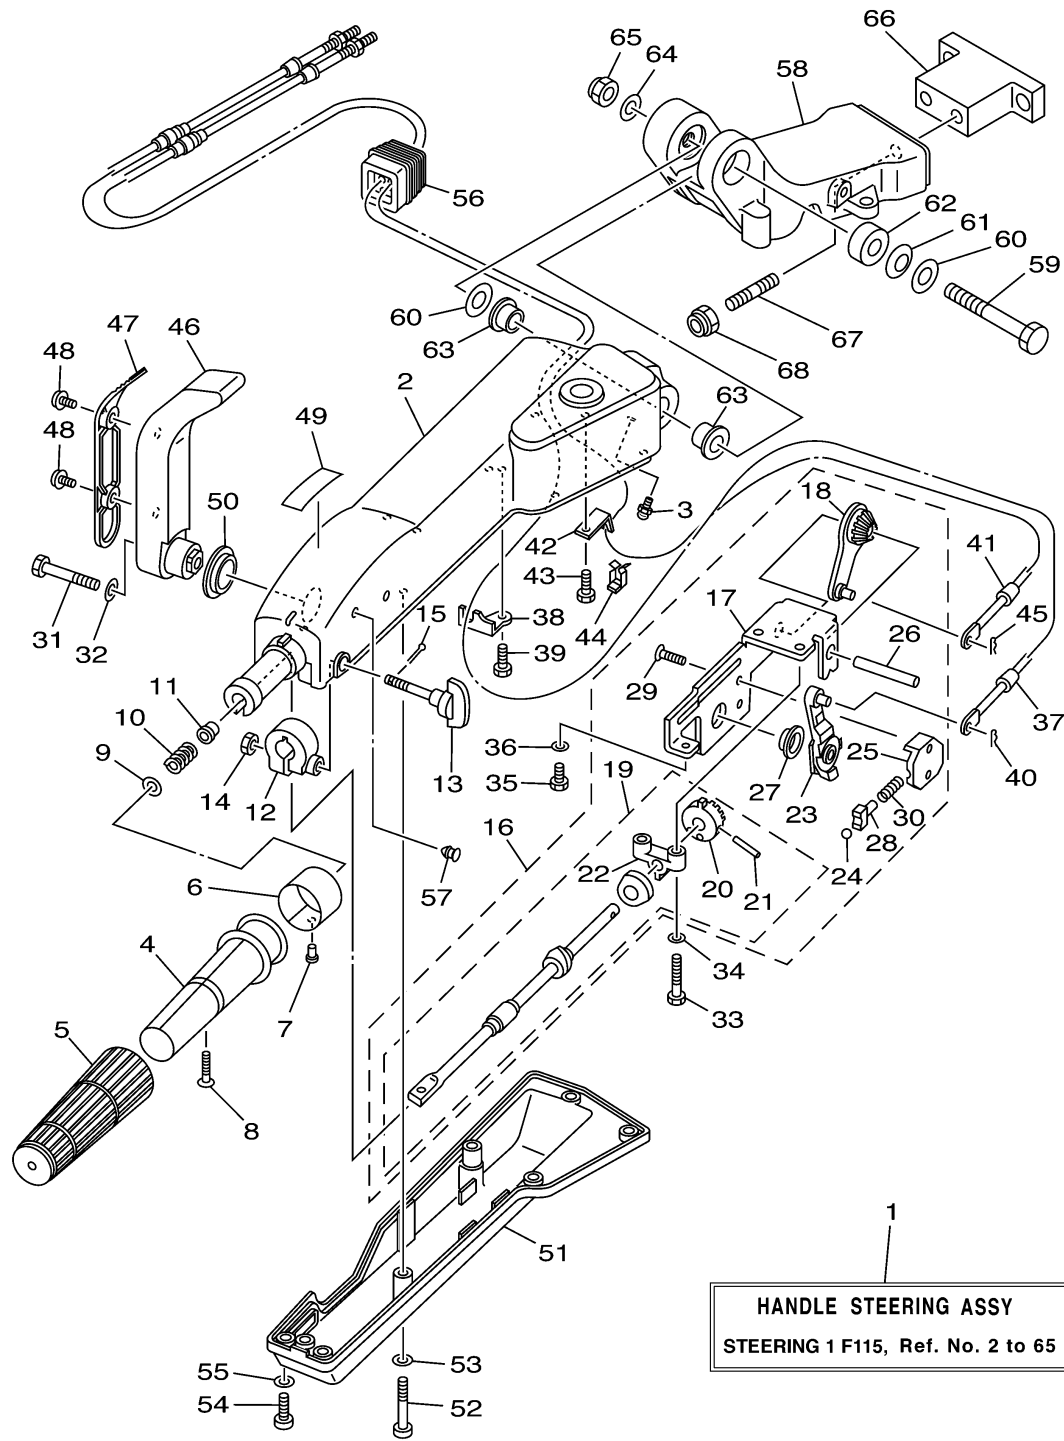

CONTINUED ON NEXT FRAME >

 68V4100-D180

STEERING 1 F115

Ref No.	Part Number	Description	Qty	Remarks
21	91690-30025-00	. . PIN, SPRING	1	
22	67G-42159-00-00	. . STAY	1	
23	67G-44113-00-00	. CAM PLATE, HANDLE	1	
24	63D-48236-00-00	. ROLLER, DETENT	1	
25	63D-48119-00-00	. COVER	1	
26	67G-42153-00-00	. SHAFT, THROTTLE CONTROL	1	
27	67G-44132-00-00	. BUSHING	1	
28	63D-48237-00-00	. ADAPTER	1	
29	98785-05014-00	. SCREW, FLAT HEAD	2	
30	63D-48238-00-00	. SPRING, DETENT	1	
31	97095-08040-00	BOLT	1	
32	92995-08600-00	WASHER	1	
33	97095-06030-00	BOLT	2	
34	92995-06600-00	WASHER	2	
35	97095-06014-00	BOLT	1	
36	92995-06600-00	WASHER	1	
37	67G-48321-10-00	CABLE	1	
38	67G-48531-00-00	BRACEKT, REMOTE CONTROL 1	1	
39	97095-06014-00	BOLT	1	
40	90468-10005-00	CLIP	1	

CONTINUED ON NEXT FRAME >

 68V4100-D180

f115tlrd_xrd_jrd_lf115txrd

D5

STEERING 1 F115

Ref No.	Part Number	Description	Qty	Remarks
41	67G-26301-10-00	THROTTLE CABLE ASSY	1	
42	66R-48538-00-00	CLAMP, CABLE 1	1	
43	97095-06014-00	BOLT	1	
44	63D-48538-00-00	CLAMP, CABLE 1	1	
45	90468-10005-00	CLIP	1	
46	67G-44159-00-4D	HANDLE, GEAR SHIFT	1	
47	67G-44173-00-00	LEVER, SHIFT CONTROL	1	
48	90159-06M18-00	SCREW, WITH WASHER	2	
49	6G8-44191-00-00	INDICATOR, SHIFT	1	
50	90386-26MA3-00	BUSH	1	
51	67G-42131-00-00	COVER, HANDLE STEERING	1	
52	97885-06040-00	SCREW, PAN HEAD	2	
53	92995-06600-00	WASHER	2	
54	97885-06016-00	SCREW, PAN HEAD	5	
55	92995-06600-00	WASHER	5	
56	63D-42725-00-00	GROMMET	1	
57	90338-07180-00	PLUG	2	
58	63D-42121-30-4D	BRACKET	1	
59	90101-12014-00	BOLT	1	
60	92990-12200-00	WASHER, PLAIN	2	

CONTINUED ON NEXT FRAME >

68V4100-D180

f115tlrd_xrd_jrd_lf115txrd

D6

STEERING 1 F115

Ref No.	Part Number	Description	Qty	Remarks
61	90206-12M22-00	WASHER, WAVE	1	
62	90387-12M02-00	COLLAR	1	
63	90386-12M93-00	BUSH	2	
64	92990-12600-00	WASHER, PLATE	1	
65	90185-12M12-00	NUT, SELF-LOCKING	1	
66	68V-42121-00-4D	BRACKET	1	AP
67	90116-10175-00	BOLT, STUD	2	AP
68	90185-10051-00	NUT, SELF-LOCKING	2	AP