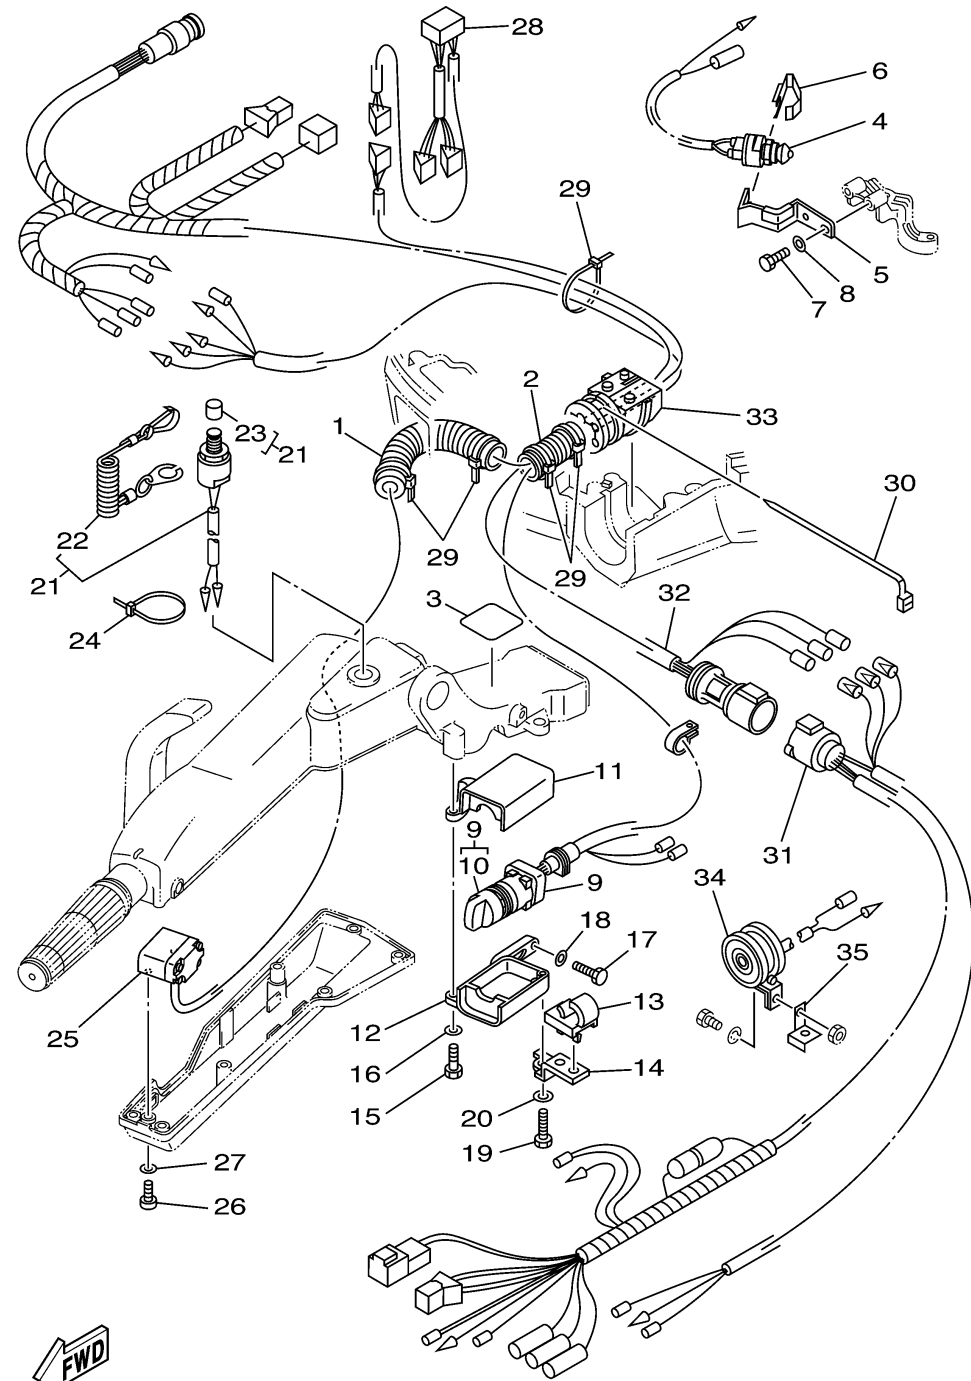

STEERING 2 F115

68V3100-C190

Ref No.	Part Number	Description	Qty	Remarks
1	90446-24M79-00	HOSE (L230)	1	AP
2	6K3-83557-00-00	TUBE	1	AP
3	67G-42735-00-00	PROTECTOR	1	AP
4	688-82540-11-00	NEUTRAL SWITCH ASSY	1	AP
5	67G-82554-01-00	STAY, NEUTRAL SWITCH	1	AP
6	62Y-82555-00-00	DAMPER, MAIN SWITCH 1	1	AP
7	97095-06014-00	BOLT	2	AP
8	92995-06600-00	WASHER	2	AP
9	67G-82510-50-00	MAIN SWITCH ASSY	1	AP
10	676-82577-00-00	...CAP, KEY	1	
11	63D-8252E-01-4D	COVER, MAIN SWITCH	1	AP
12	63D-8252F-01-4D	COVER, MAIN SWITCH 2	1	AP
13	63D-24367-00-00	CLAMP, FUEL PIPE 2	1	AP
14	63D-24364-00-00	STAY	1	AP
15	97095-06025-00	BOLT	1	AP
16	92995-06600-00	WASHER	1	AP
17	97095-06020-00	BOLT	1	AP
18	92995-06600-00	WASHER	1	AP
19	97095-06030-00	BOLT	1	AP
20	92995-06600-00	WASHER	1	AP

CONTINUED ON NEXT FRAME >

STEERING 2 F115

68V3100-C190

Ref No.	Part Number	Description	Qty	Remarks
21	69W-82575-00-00	ENGINE STOP SWITCH ASSY	1	AP
22	682-82556-00-00	. LANYARD, STOP SWITCH	1	
23	689-8257Y-00-00	. .CAP	1	
24	90465-13M11-00	CLAMP	1	AP
25	67G-82563-00-00	TRIM & TILT SWITCH ASSY	1	AP
26	97885-06016-00	SCREW, PAN HEAD	2	AP
27	92995-06600-00	WASHER	2	AP
28	63D-83728-00-00	CONNECTOR ASSY	1	AP
29	90465-13M24-00	CLAMP	5	AP
30	90465-13M30-00	CLAMP	1	AP
31	6H5-83553-12-00	WIRE, LEAD	1	AP
32	63D-82586-01-00	EXTENSION, WIRE HARNESS	1	AP
33	67G-42725-01-00	GROMMET	1	AP
34	688-83383-11-00	.BUZZER	1	AP
35	6H5-83386-00-00	BUZZER STAY	1	AP