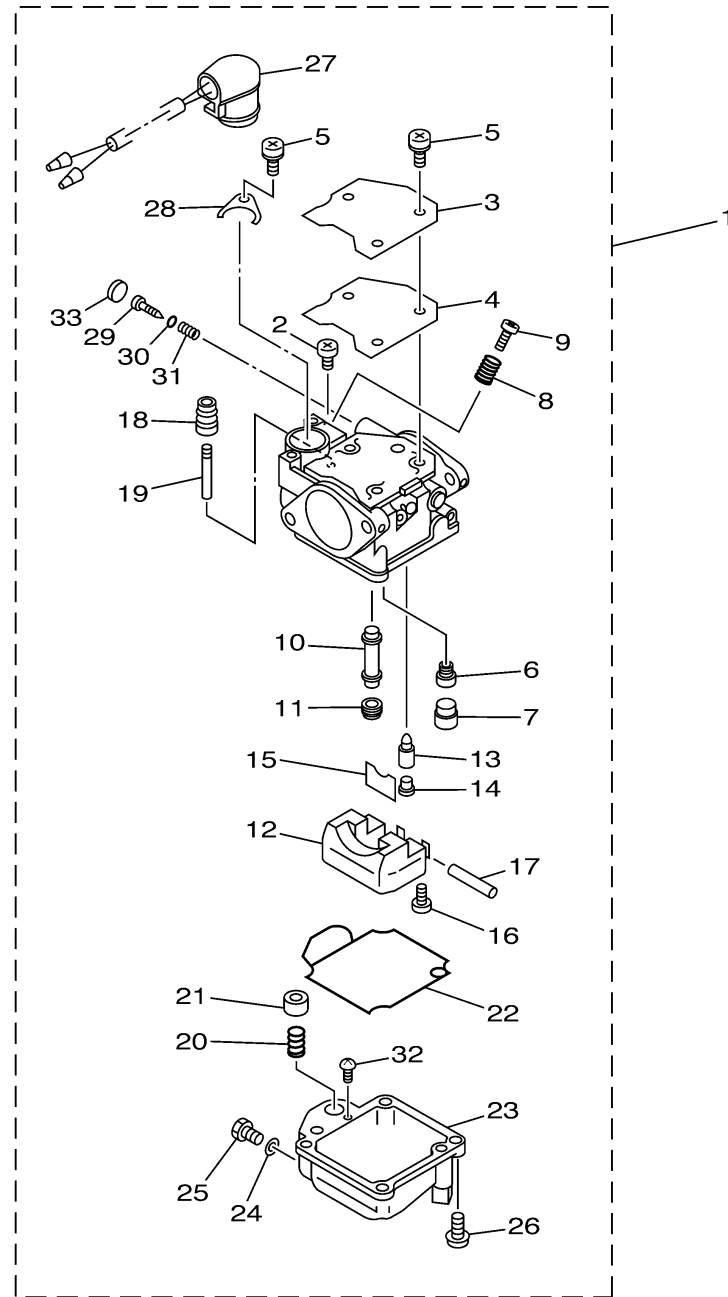

CARBURETOR

Ref No.	Part Number	Description	Qty	Remarks
1	65W-14901-50-00	CARBURETOR ASSY 1	1	UR EH/ER/TR
1	65W-14901-60-00	CARBURETOR ASSY 1	1	UR MH
2	98580-04006-00	..SCREW, PAN HEAD	1	
3	65W-14572-00-00	..PLATE	1	
4	65W-14126-00-00	..GASKET	1	
5	97803-04010-00	..SCREW, PAN HEAD	4	
6	676-14948-07-00	..JET (#50)	1	
7	679-14966-00-00	..RUBBER CAP	1	
8	90501-10326-00	..SPRING, COMPRESSION	1	
9	63V-14523-00-00	..SCREW, STOP	1	
10	65W-14947-00-00	..JET, NEEDLE	1	
11	65W-14943-29-00	..JET, MAIN (#112)	1	
12	63V-14985-00-00	..FLOAT	1	
13	6G1-14546-01-00	..VALVE, NEEDLE	1	
14	676-14186-00-00	..PIN, FLOAT	1	
15	663-14159-00-00	..CLIP	1	
16	98580-04008-00	..SCREW, PAN HEAD	1	
17	6H4-14548-00-00	..PIN, FLOAT ARM	1	
18	65W-14373-00-00	..COVER, PLUNGER CAP	1	
19	65W-14379-00-00	..ROD, STARTER	1	

CONTINUED ON NEXT FRAME >

68U3100-C070

CARBURETOR

Ref No.	Part Number	Description	Qty	Remarks
20	65W-14335-00-00	..SPRING, PLUNGER	1	
21	65W-14371-00-00	..PLUNGER, STARTER	1	
22	65W-14384-00-00	..GASKET, FLOAT CHAMBER	1	
23	65W-14980-20-00	..BODY, FLOAT CHAMBER	1	FOR 65W-14901-60
23	65W-14980-00-00	..BODY, FLOAT CHAMBER	1	FOR 65W-14901-50
24	65W-14398-00-00	..GASKET	1	
25	65W-14992-00-00	..SCREW, DRAIN	1	
26	97980-04114-00	..SCREW, WITH WASHER	4	
27	65W-14380-20-00	..PRIME STARTER ASSY	1	FOR 65W-14901-60
27	65W-14380-00-00	..PRIME STARTER ASSY	1	FOR 65W-14901-50
28	65W-14346-00-00	..PLATE	1	
29	67C-14923-00-00	..SCREW, PILOT	1	
30	67C-14397-00-00	..O-RING	1	
31	67C-14555-00-00	..SPRING	1	
32	67C-14567-00-00	..SCREW	1	
33	67C-1432A-00-00	..PLUG	1	

68U3100-C070