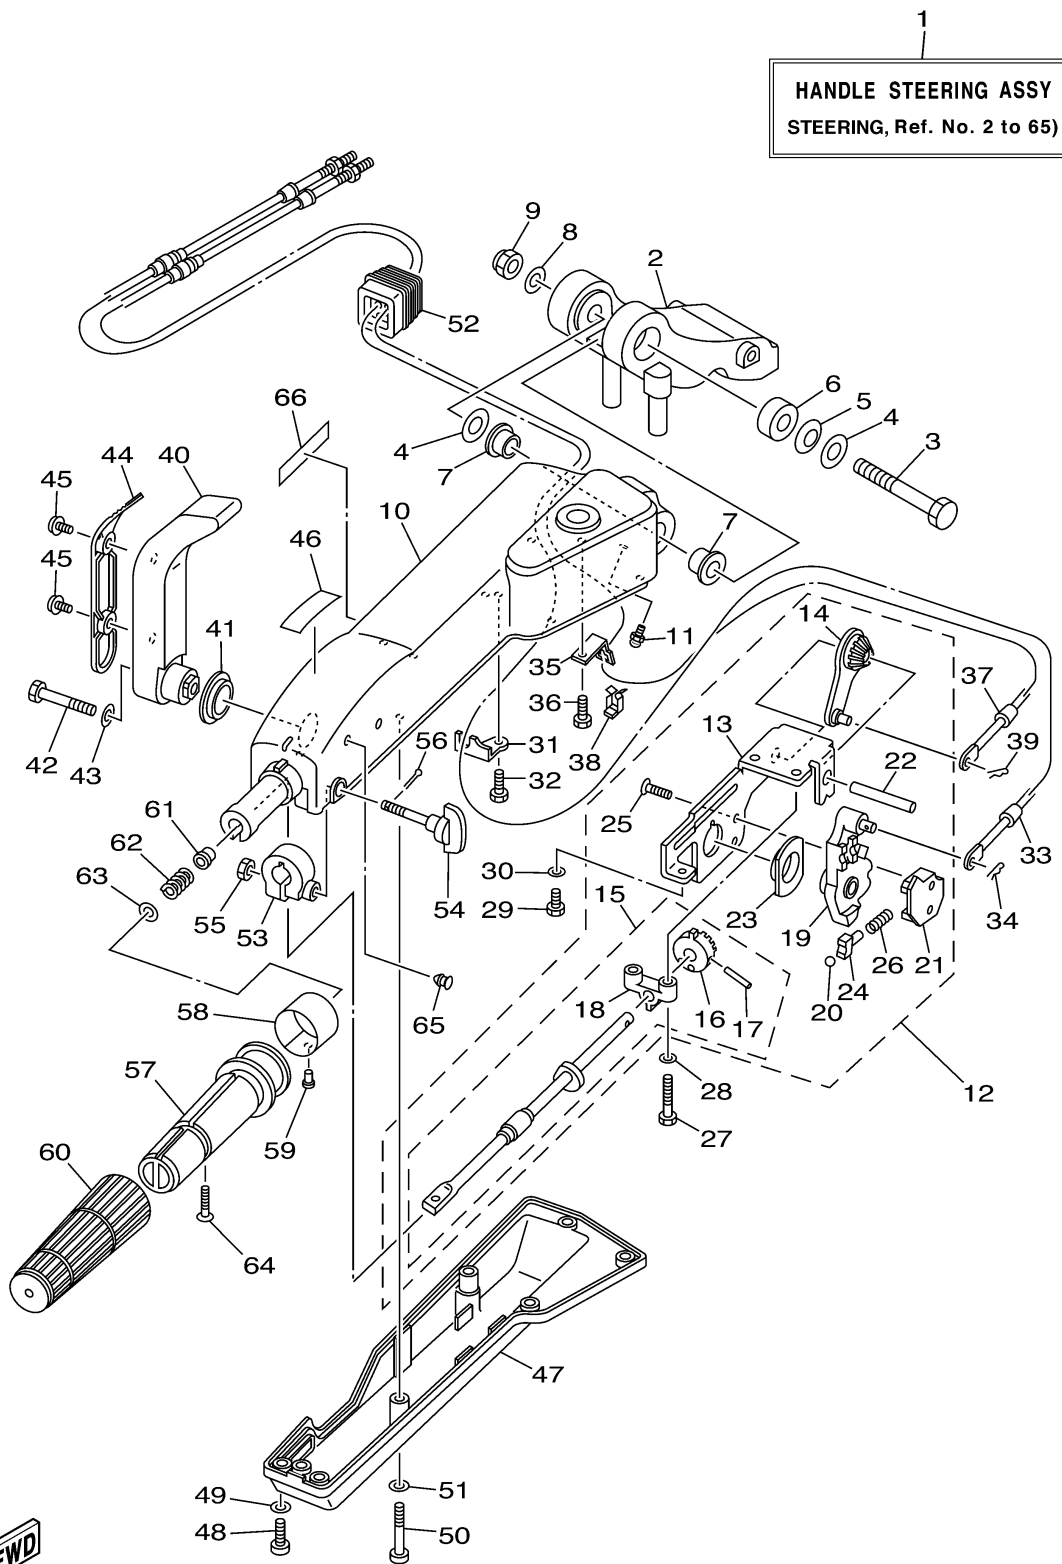

CONTINUED ON NEXT FRAME >

67C4110-D190

f40tlrd_mshd_mlhd_mjhd_ejrd_30tlrd

C9

STEERING F40MH

Ref No.	Part Number	Description	Qty	Remarks
21	67C-48119-00-00	. .COVER	1	
22	67G-42153-00-00	. SHAFT, THROTTLE CONTROL	1	
23	67G-44132-00-00	. BUSHING	1	
24	63D-48237-00-00	. ADAPTER	1	
25	98785-05014-00	. SCREW, FLAT HEAD	2	
26	63D-48238-00-00	. SPRING, DETENT	1	
27	97095-06030-00	BOLT	2	
28	92995-06600-00	WASHER	2	
29	97095-06014-00	BOLT	1	
30	92995-06600-00	WASHER	1	
31	67G-48531-00-00	BRACEKT, REMOTE CONTROL 1	1	
32	97095-06014-00	BOLT	1	
33	67C-48321-00-00	CABLE	1	
34	90468-10005-00	CLIP	1	
35	69W-48538-00-00	CLAMP, CABLE 1	1	
36	97095-06014-00	BOLT	1	
37	69W-26301-00-00	THROTTLE CABLE ASSY	1	
38	63D-48538-00-00	CLAMP, CABLE 1	1	
39	90468-10005-00	CLIP	1	
40	67G-44159-00-4D	HANDLE, GEAR SHIFT	1	

CONTINUED ON NEXT FRAME >

67C4110-D190

f40tlrd_mshd_mlhd_mjhd_ejrd_30tlrd

C10

STEERING F40MH

Ref No.	Part Number	Description	Qty	Remarks
41	90386-26MA3-00	BUSH	1	
42	97095-08040-00	BOLT	1	
43	92995-08600-00	WASHER	1	
44	67G-44173-00-00	LEVER, SHIFT CONTROL	1	
45	90159-06M18-00	SCREW, WITH WASHER	2	
46	6G8-44191-00-00	INDICATOR, SHIFT	1	
47	67G-42131-00-00	COVER, HANDLE STEERING	1	
48	97885-06016-00	SCREW, PAN HEAD	5	
49	92995-06600-00	WASHER	5	
50	97885-06040-00	SCREW, PAN HEAD	2	
51	92995-06600-00	WASHER	2	
52	63D-42725-00-00	GROMMET	1	
53	63D-42126-00-00	FRICTION, STEERING HANDLE GRIP	1	
54	63D-48154-00-00	KNOB, THROTTLE	1	
55	95380-06600-00	NUT, HEXAGON	1	
56	91490-20010-00	PIN. COTTER	1	
57	69W-42119-00-00	GRIP, STEERING HANDLE	1	
58	6J0-42137-00-00	INDICATOR, THROTTLE	1	
59	90269-02M09-00	RIVET	1	
60	6G1-42177-00-00	RUBBER, HANDLE	1	