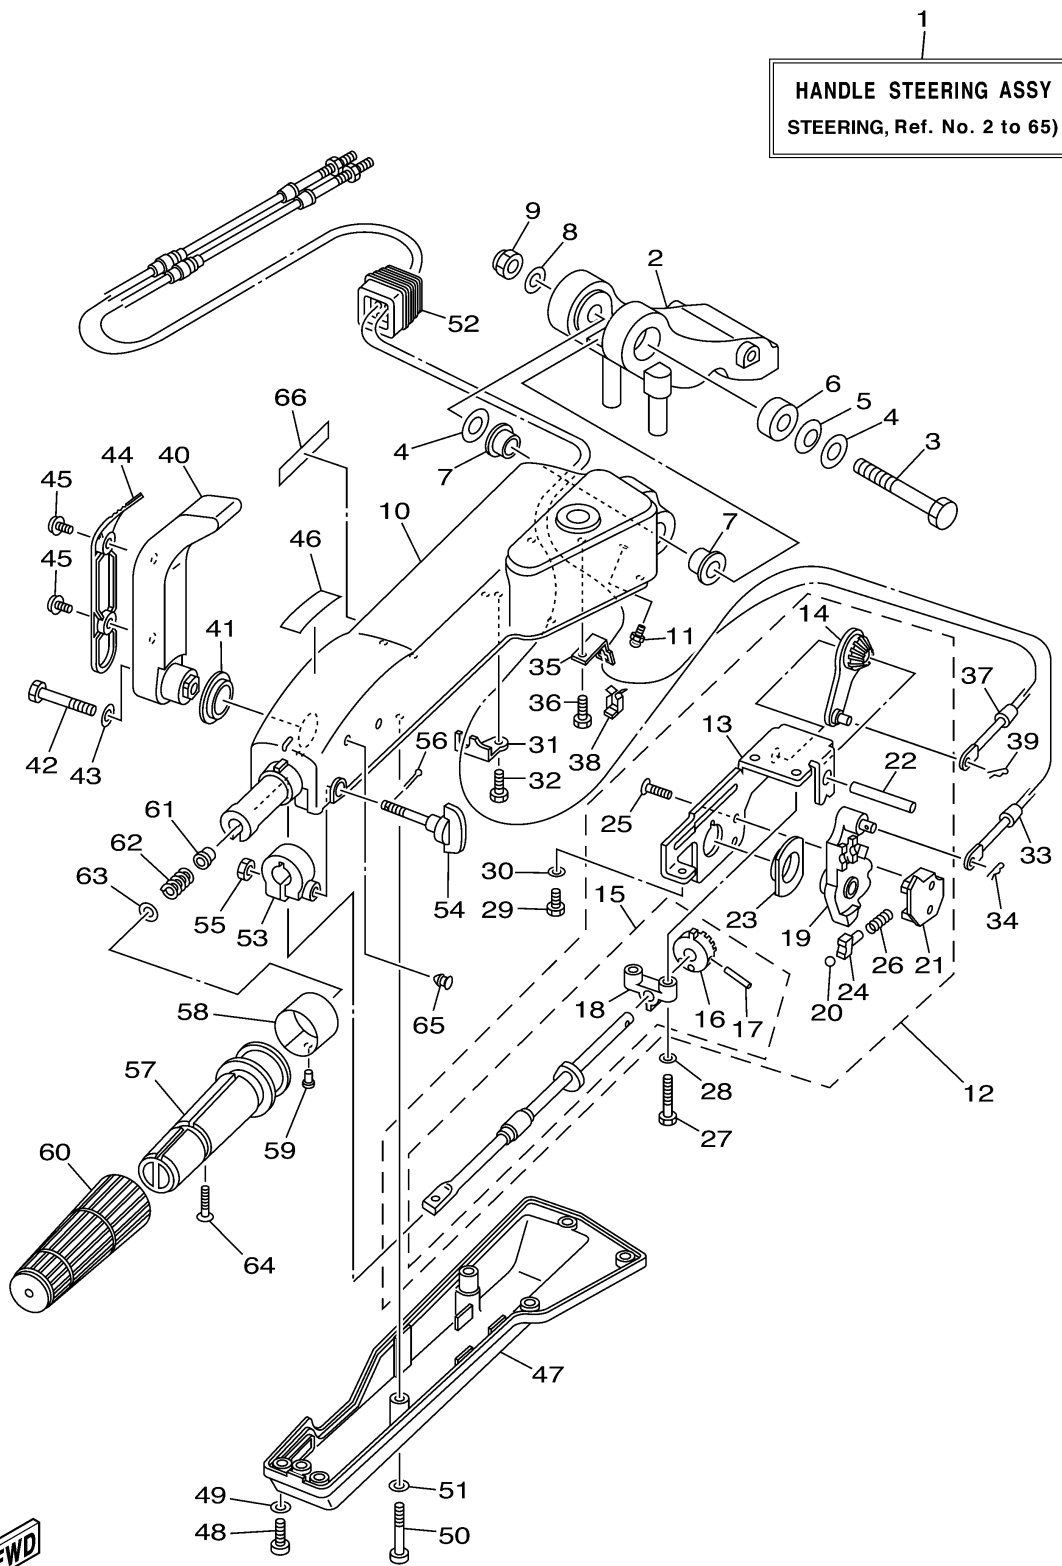

STEERING F40MH

Ref No.	Part Number	Description	Qty	Remarks
1	69W-W0084-03-4D	HANDLE STEERING ASSY	1	
2	63D-42121-20-4D	BRACKET	1	
3	90101-12014-00	BOLT	1	
4	92990-12200-00	WASHER, PLAIN	2	
5	90206-12M22-00	WASHER, WAVE	1	
6	90387-12M02-00	COLLAR	1	
7	90386-12M93-00	BUSH	2	
8	92990-12600-00	WASHER, PLATE	1	
9	90185-12M12-00	NUT, SELF-LOCKING	1	
10	67G-42111-02-4D	HANDLE, STEERING	1	
11	93700-06M03-00	NIPPLE, GREASE	1	
12	69W-44100-00-00	SHIFT LINK ASSY	1	
13	67C-44104-00-00	..PLATE COMP.	1	
14	69W-48261-00-00	..ARM, THROTTLE	1	
15	69W-42115-00-00	..SHAFT, STEERING HANDLE	1	
16	650-42152-00-94	.. GEAR	1	
17	91690-30025-00	.. PIN, SPRING	1	
18	67G-42159-00-00	.. STAY	1	
19	67C-44113-00-00	..CAM PLATE, HANDLE	1	
20	63D-48236-00-00	..ROLLER, DETENT	1	

CONTINUED ON NEXT FRAME >

67C4110-D190

f40tlrd_mshd_mlhd_mjhd_ejrd_30tlrd

C9