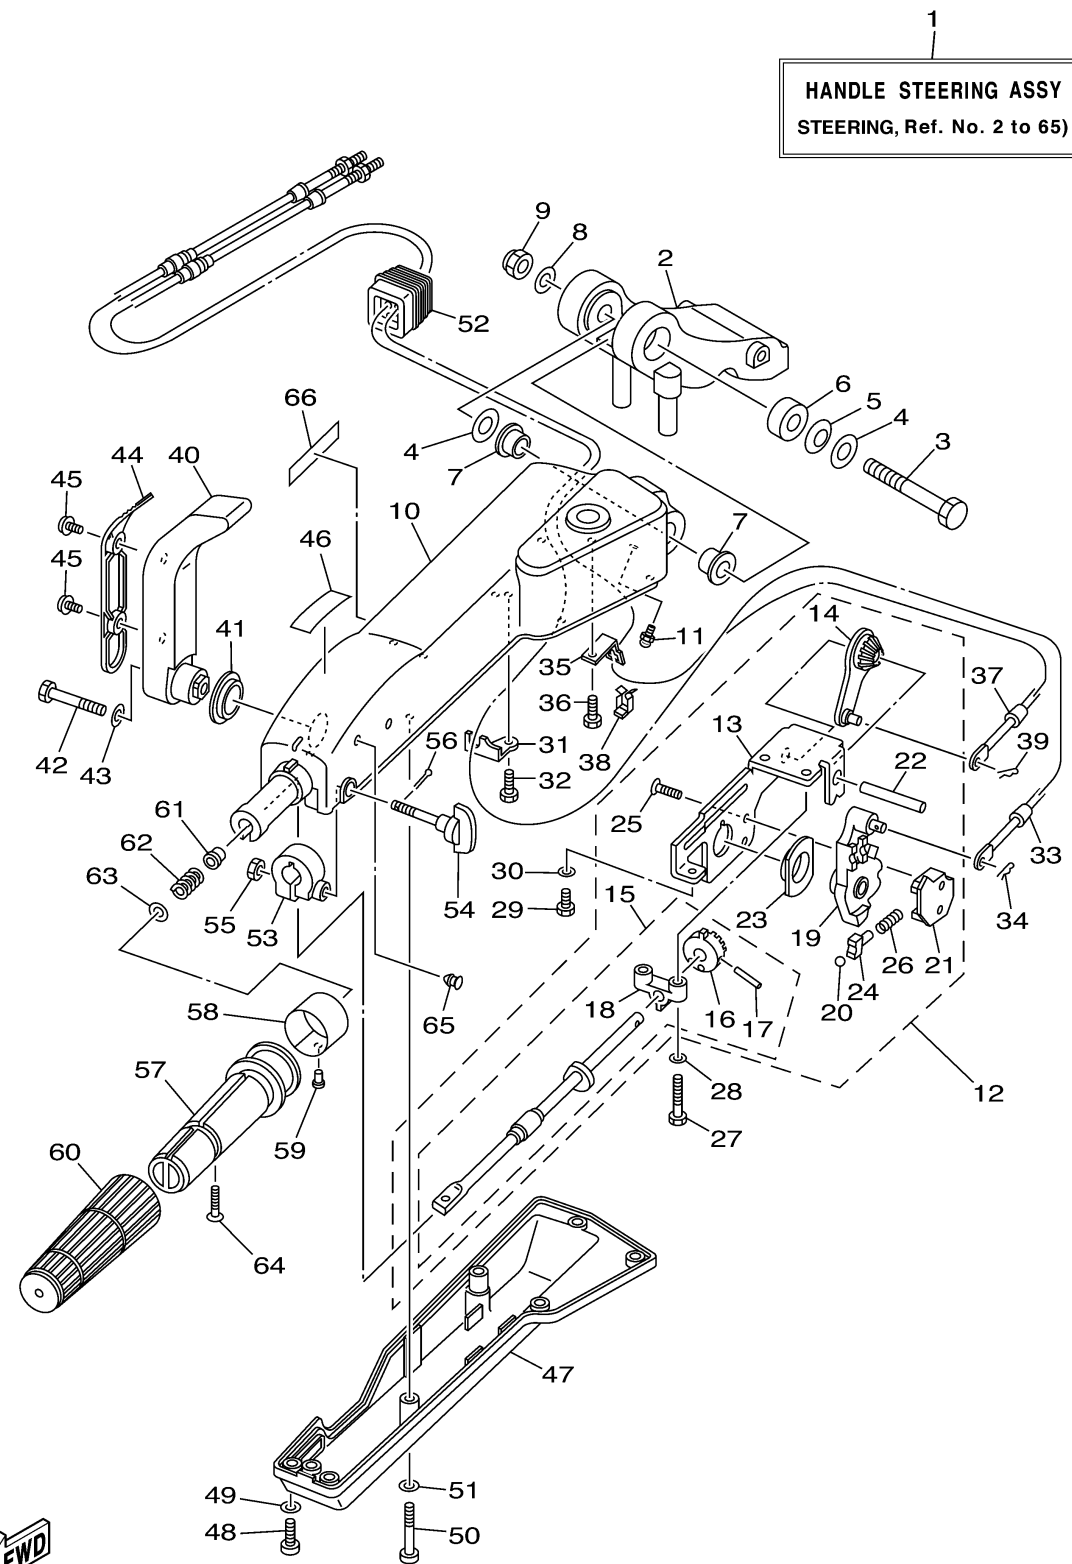

CONTINUED ON NEXT FRAME >

67C4110-D190

f40tlrd_mshd_mlhd_mjhd_ejrd_30tlrd

C9

STEERING F40MH

Ref No.	Part Number	Description	Qty	Remarks
21	67C-48119-00-00	. .COVER	1	
22	67G-42153-00-00	. SHAFT, THROTTLE CONTROL	1	
23	67G-44132-00-00	. BUSHING	1	
24	63D-48237-00-00	. ADAPTER	1	
25	98785-05014-00	. SCREW, FLAT HEAD	2	
26	63D-48238-00-00	. SPRING, DETENT	1	
27	97095-06030-00	BOLT	2	
28	92995-06600-00	WASHER	2	
29	97095-06014-00	BOLT	1	
30	92995-06600-00	WASHER	1	
31	67G-48531-00-00	BRACEKT, REMOTE CONTROL 1	1	
32	97095-06014-00	BOLT	1	
33	67C-48321-00-00	CABLE	1	
34	90468-10005-00	CLIP	1	
35	69W-48538-00-00	CLAMP, CABLE 1	1	
36	97095-06014-00	BOLT	1	
37	69W-26301-00-00	THROTTLE CABLE ASSY	1	
38	63D-48538-00-00	CLAMP, CABLE 1	1	
39	90468-10005-00	CLIP	1	
40	67G-44159-00-4D	HANDLE, GEAR SHIFT	1	

CONTINUED ON NEXT FRAME >

67C4110-D190

f40tlrd_mshd_mlhd_mjhd_ejrd_30tlrd

C10

STEERING F40MH

Ref No.	Part Number	Description	Qty	Remarks
41	90386-26MA3-00	BUSH	1	
42	97095-08040-00	BOLT	1	
43	92995-08600-00	WASHER	1	
44	67G-44173-00-00	LEVER, SHIFT CONTROL	1	
45	90159-06M18-00	SCREW, WITH WASHER	2	
46	6G8-44191-00-00	INDICATOR, SHIFT	1	
47	67G-42131-00-00	COVER, HANDLE STEERING	1	
48	97885-06016-00	SCREW, PAN HEAD	5	
49	92995-06600-00	WASHER	5	
50	97885-06040-00	SCREW, PAN HEAD	2	
51	92995-06600-00	WASHER	2	
52	63D-42725-00-00	GROMMET	1	
53	63D-42126-00-00	FRICTION, STEERING HANDLE GRIP	1	
54	63D-48154-00-00	KNOB, THROTTLE	1	
55	95380-06600-00	NUT, HEXAGON	1	
56	91490-20010-00	PIN. COTTER	1	
57	69W-42119-00-00	GRIP, STEERING HANDLE	1	
58	6J0-42137-00-00	INDICATOR, THROTTLE	1	
59	90269-02M09-00	RIVET	1	
60	6G1-42177-00-00	RUBBER, HANDLE	1	