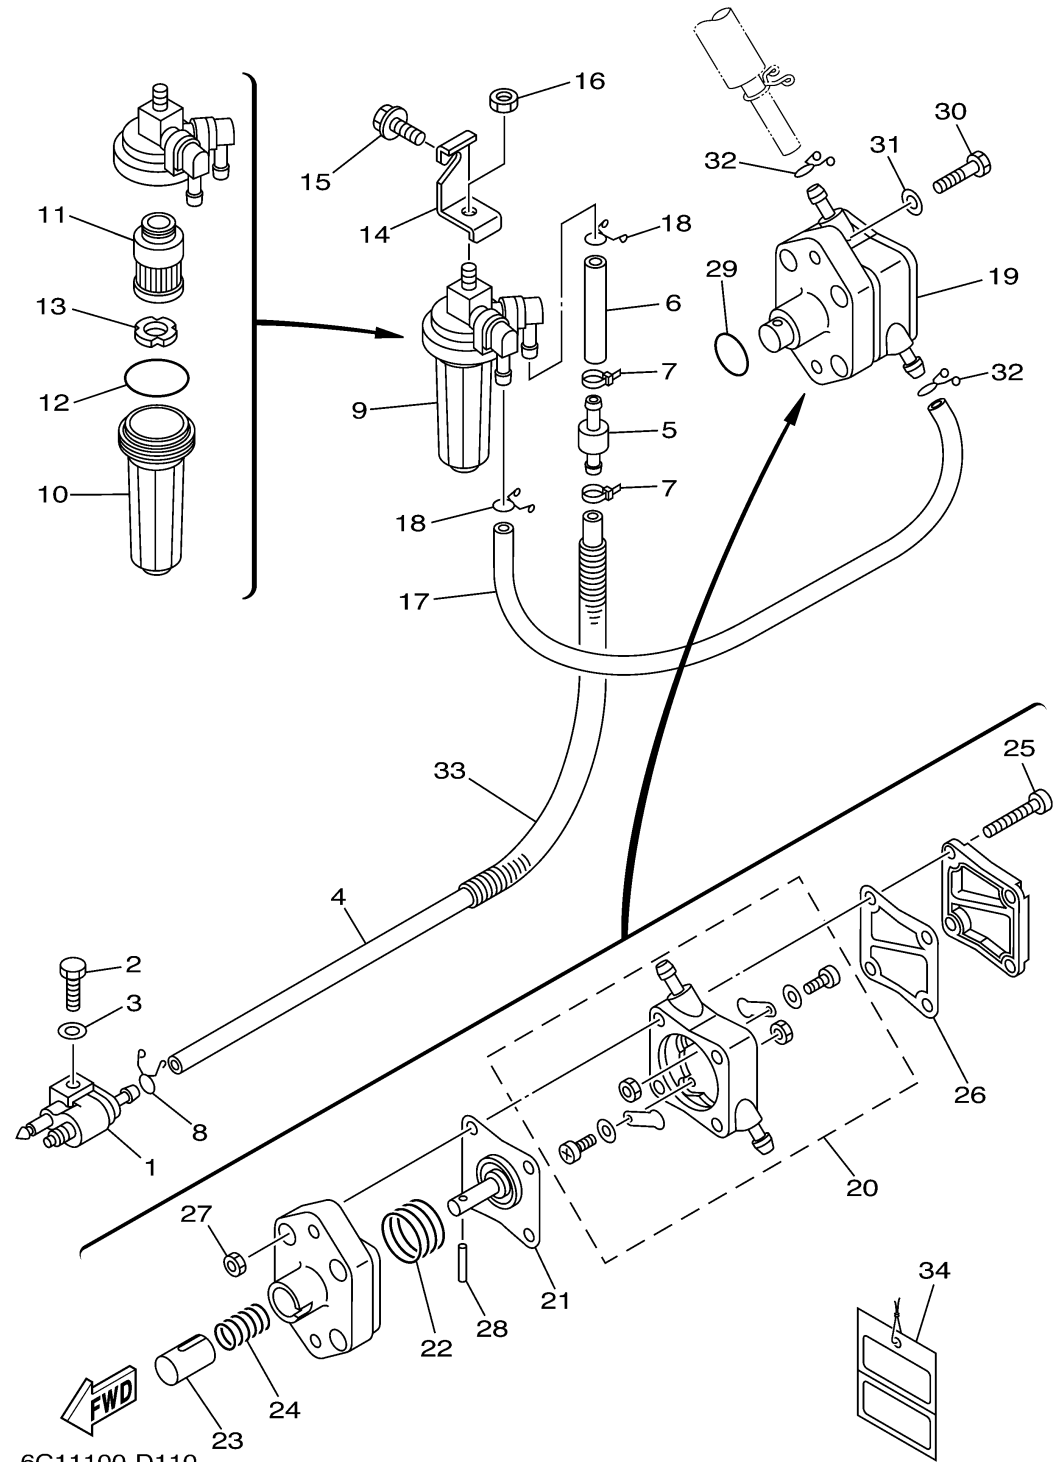

6C11100-D110
Rev. 2-22-2012

FUEL 1

Ref No.	Part Number	Description	Qty	Remarks
1	6G1-24304-02-00	FUEL PIPE JOINT COMP. 1	1	
2	97095-06025-00	BOLT	1	
3	92995-06600-00	WASHER	1	
4	90445-10020-00	HOSE (L590)	1	
5	67F-24377-00-00	PIPE, JOINT 2	1	
6	90445-13M14-00	HOSE (L70)	1	
7	90465-11M10-00	CLAMP	2	
8	90467-09M17-00	CLIP	1	
9	68V-24560-01-00	FILTER ASSY	1	
10	68V-24521-01-00	. CUP, FILTER	1	
11	68V-24563-00-00	. ELEMENT, FILTER	1	
12	93210-32738-00	. O-RING	1	
13	68V-24469-01-00	. FLOAT, WATER LEVEL	1	
14	6C5-24566-00-00	BRACKET, FILTER	1	
15	95895-08016-00	BOLT, FLANGE	1	
16	95380-08600-00	NUT	1	
17	90445-13M36-00	HOSE (L350)	1	
18	90467-10M04-00	CLIP	2	
19	6C5-24410-00-00	FUEL PUMP ASSY	1	
20	6C5-24415-00-00	. .BODY 4	1	

CONTINUED ON NEXT FRAME >

6C11100-D110
Rev. 2-22-2012

FUEL 1

Ref No.	Part Number	Description	Qty	Remarks
21	62Y-24411-02-00	.DIAPHRAGM	1	
22	62Y-24423-00-00	.SPRING, DIAPHRAGM	1	
23	62Y-13131-00-00	.PLUNGER	1	
24	62Y-24454-00-00	.SPRING	1	
25	62Y-24444-01-00	.SCREW	4	
26	6C5-24471-00-00	.DIAPHRAGM	1	
27	95380-05600-00	.NUT	4	
28	62Y-24374-01-00	.PIN	1	
29	93210-24M79-00	.O-RING	1	
30	97095-06030-00	BOLT	2	
31	92995-06600-00	WASHER	2	
32	90467-10M04-00	CLIP	2	
33	90446-14M62-00	HOSE (L320)	1	
34	61H-2819R-31-00	TAG, WARNING	1	