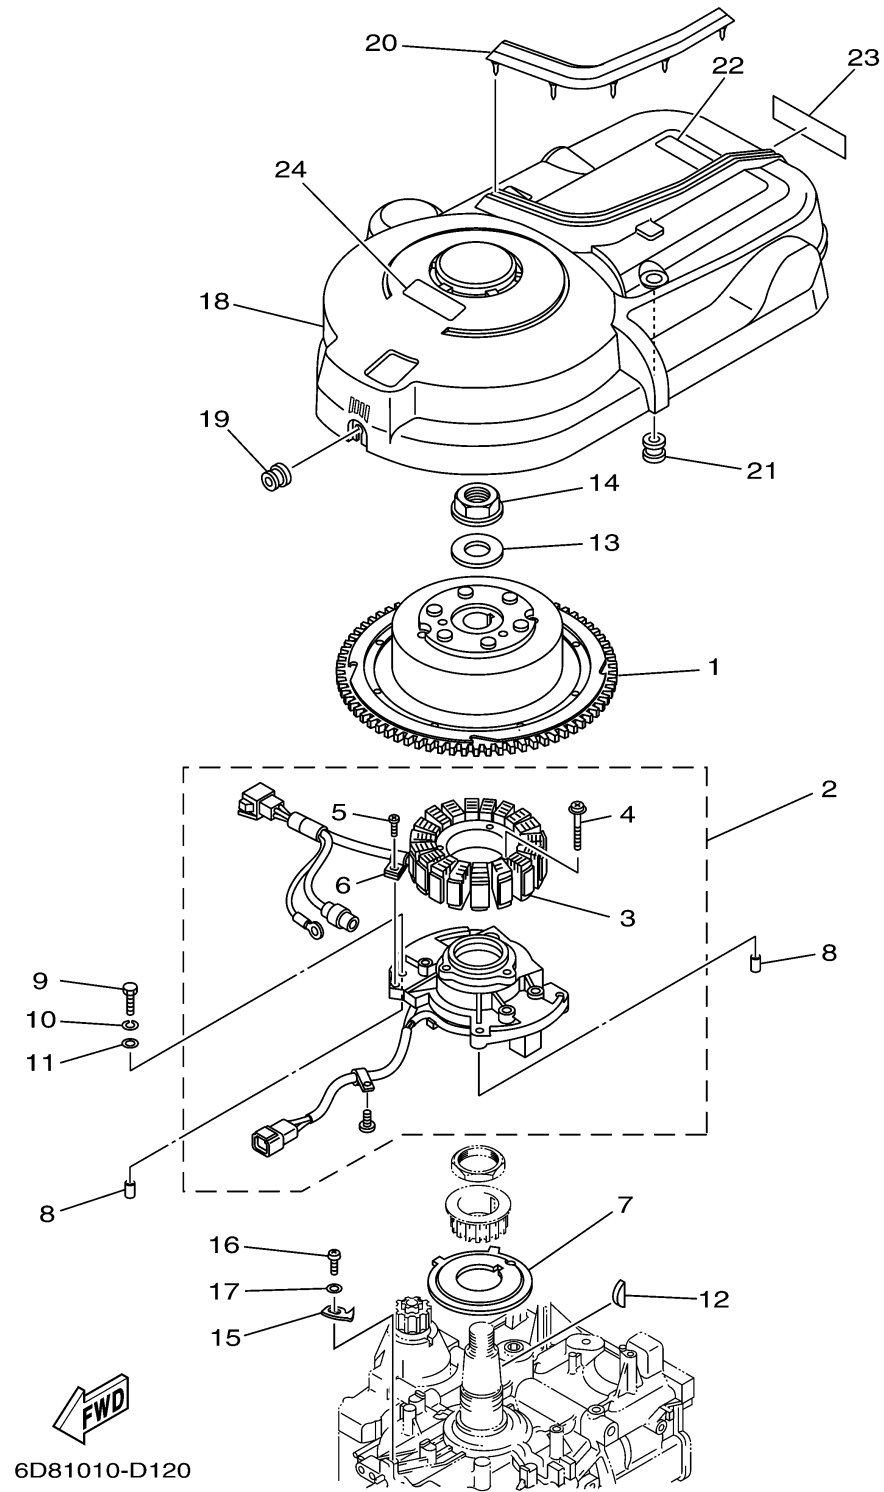

GENERATOR

Ref No.	Part Number	Description	Qty	Remarks
1	6D8-81450-00-00	ROTOR ASSY	1	
2	6D8-81460-00-00	BASE ASSY	1	
3	6D8-81410-00-00	. .STATOR ASSY	1	
4	63D-81345-20-00	. .SCREW, WITH WASHER (M6X30)	3	
5	97607-04110-00	. .SCREW, WITH WASHER	1	
6	445-81328-20-00	. .CLAMP	1	
7	68V-81673-00-00	ROTOR	1	
8	99530-08012-00	PIN, DOWEL	2	
9	97095-06030-00	BOLT	4	
10	92995-06100-00	WASHER, SPRING	4	
11	92995-06600-00	WASHER	4	
12	90280-05015-00	KEY, WOODRUFF	1	
13	90201-24014-00	WASHER, PLATE	1	
14	90179-24002-00	NUT	1	
15	6D8-81332-00-00	PLATE, TIMING	1	
16	97885-06010-00	SCREW, PAN HEAD	1	
17	92995-06600-00	WASHER	1	
18	6D8-81337-00-00	COVER, FLYWHEEL	1	
19	90480-12072-00	.GROMMET	1	
20	6D8-85547-00-00	DAMPER	1	

CONTINUED ON NEXT FRAME >

GENERATOR

Ref No.	Part Number	Description	Qty	Remarks
21	663-82317-01-00	DAMPER, IGNITION COIL	2	
22	67F-12138-40-00	MARK, CAUTION	1	
23	68V-13437-40-00	MARK, CAUTION	1	
24	6A1-83625-41-00	MARK 5	1	