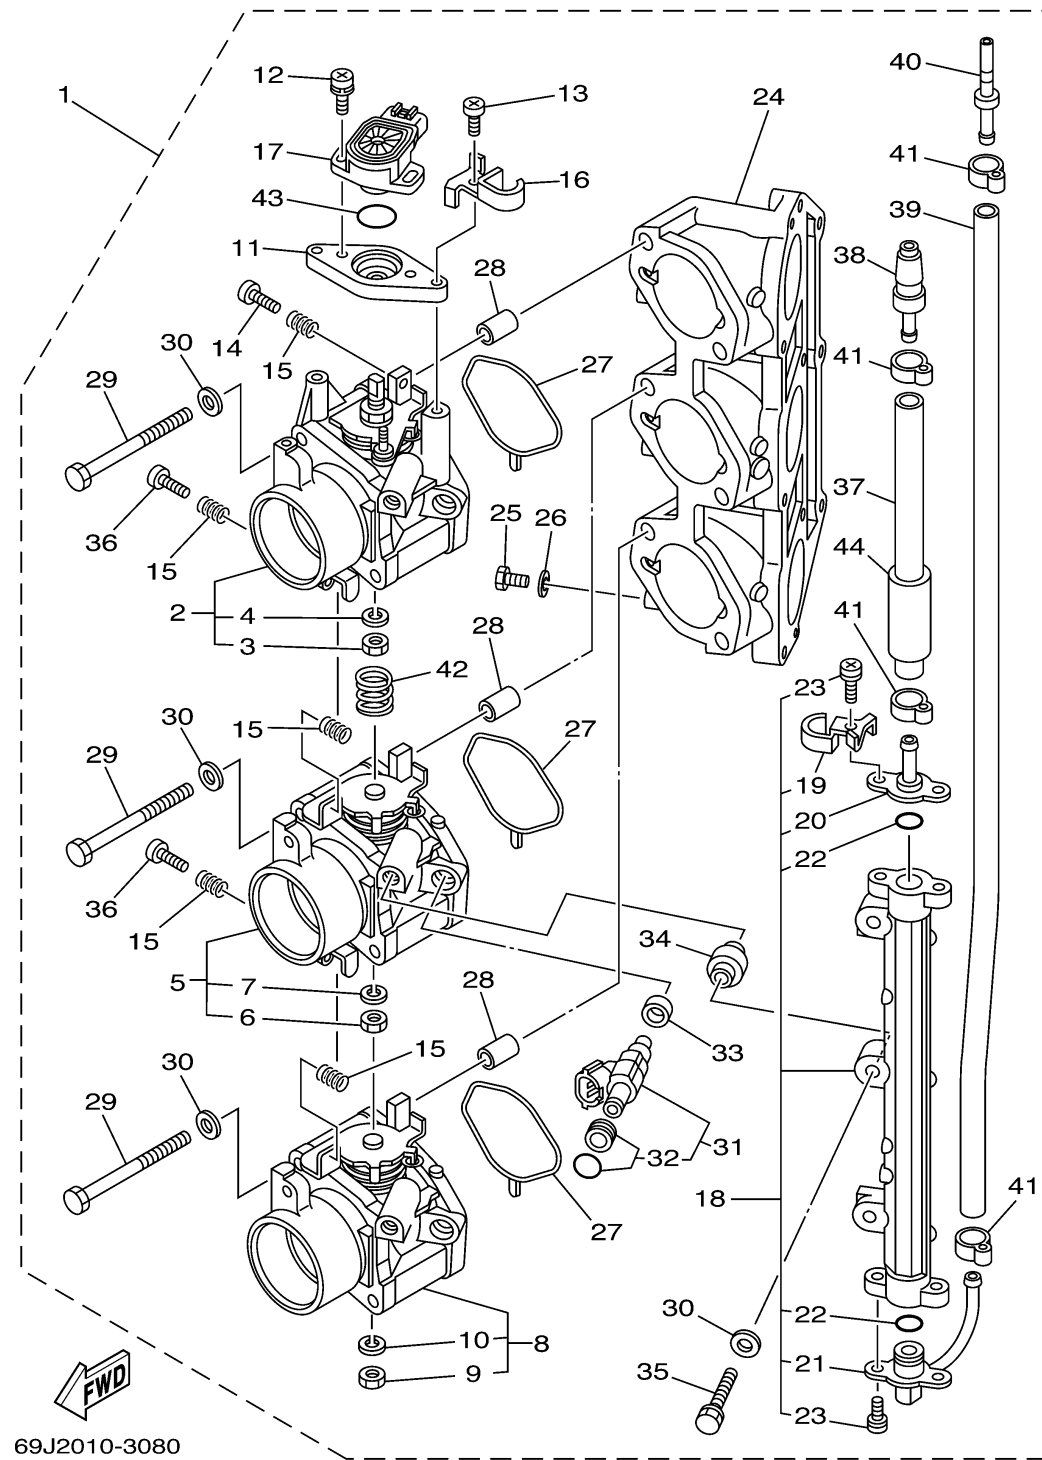

THROTTLE BODY ASSY 1

Ref No.	Part Number	Description	Qty	Remarks
1	69J-13750-00-00	THROTTLE BODY ASSY	1	UR F225/LF225
1	60L-13750-00-00	THROTTLE BODY ASSY	1	UR F200/LF200
2	60L-13751-00-00	..BODY, THROTTLE 1	1	UR F200/LF200
2	69J-13751-00-00	..BODY, THROTTLE 1	1	UR F225/LF225
3	3CF-14594-00-00	...NUT	1	
4	92990-08100-00	.. WASHER, SPRING	1	
5	69J-13753-00-00	..BODY, THROTTLE 3	1	UR F225/LF225
5	60L-13753-00-00	..BODY, THROTTLE 3	1	UR F200/LF200
6	3CF-14594-00-00	...NUT	1	
7	92990-08100-00	.. WASHER, SPRING	1	
8	60L-13755-00-00	..BODY, THROTTLE 5	1	UR F200/LF200
8	69J-13755-00-00	..BODY, THROTTLE 5	1	UR F225/LF225
9	3CF-14594-00-00	...NUT	1	
10	92990-08100-00	.. WASHER, SPRING	1	
11	69J-13576-00-00	..SPACER	1	
12	68V-81145-01-00	..SCREW 1	2	
13	68V-14565-00-00	..SCREW	2	
14	68V-14323-00-00	..SCREW, AIR ADJUSTING	1	
15	68V-14331-00-00	..SPRING, THROTTLE VALVE	5	
16	69J-14261-00-00	...HOLDER	1	

CONTINUED ON NEXT FRAME >