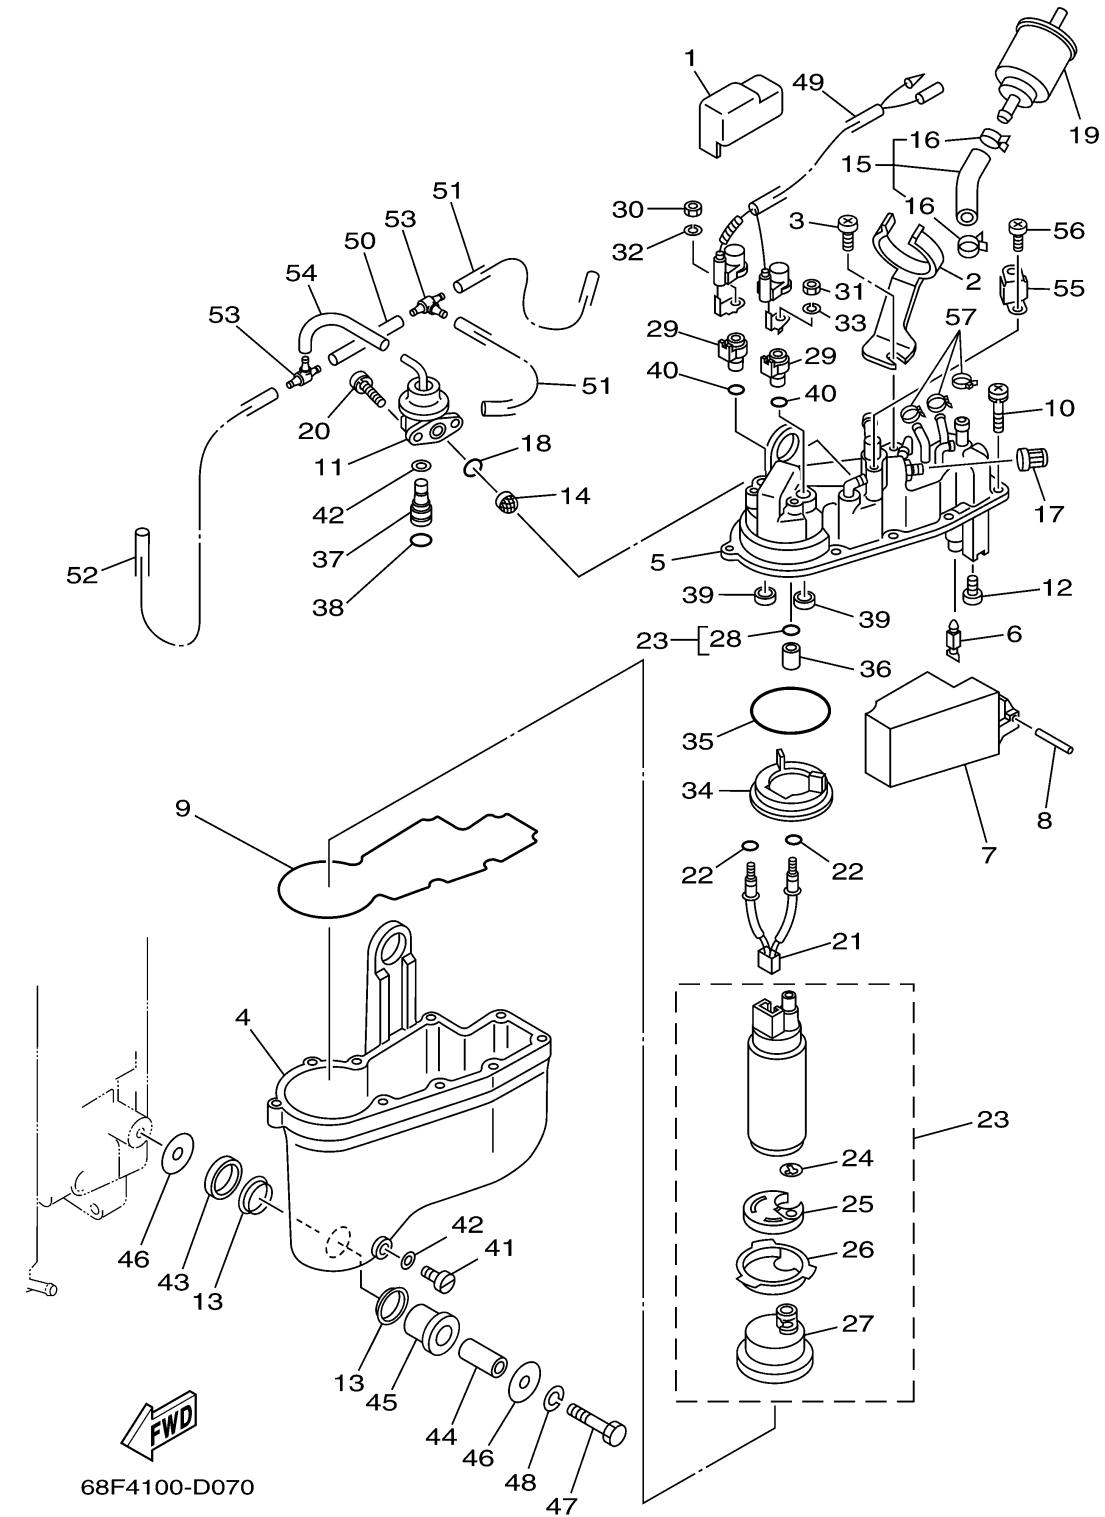

VAPOR SEPARATOR 1

Ref No.	Part Number	Description	Qty	Remarks
41	65L-14992-00-00	SCREW, DRAIN	1	
42	65L-14997-00-00	SEAL	2	
43	60V-24375-00-00	GROMMET	3	
44	60V-24397-01-00	COLLAR	3	
45	60V-24339-00-00	GROMMET	3	
46	66K-24579-00-00	WASHER 2	6	
47	65L-24592-00-00	BOLT	3	
48	65L-24169-00-00	WASHER, LOCK	3	
49	68F-82507-00-00	WIRE, LEAD	1	
50	66K-13542-00-00	HOSE, VACUUM SENSING 1	1	
51	66K-13544-00-00	HOSE, VACUUM SENSING 2	2	
52	66K-13532-00-00	HOSE, VACUUM SENSING 3	1	
53	65L-24461-00-00	PIPE, JOINT	2	
54	66K-13533-00-00	HOSE, VACUUM SENSING 4	1	
55	65L-13898-00-00	HOLDER	1	
56	65L-14565-00-00	SCREW	1	
57	90465-11M10-00	CLAMP	3