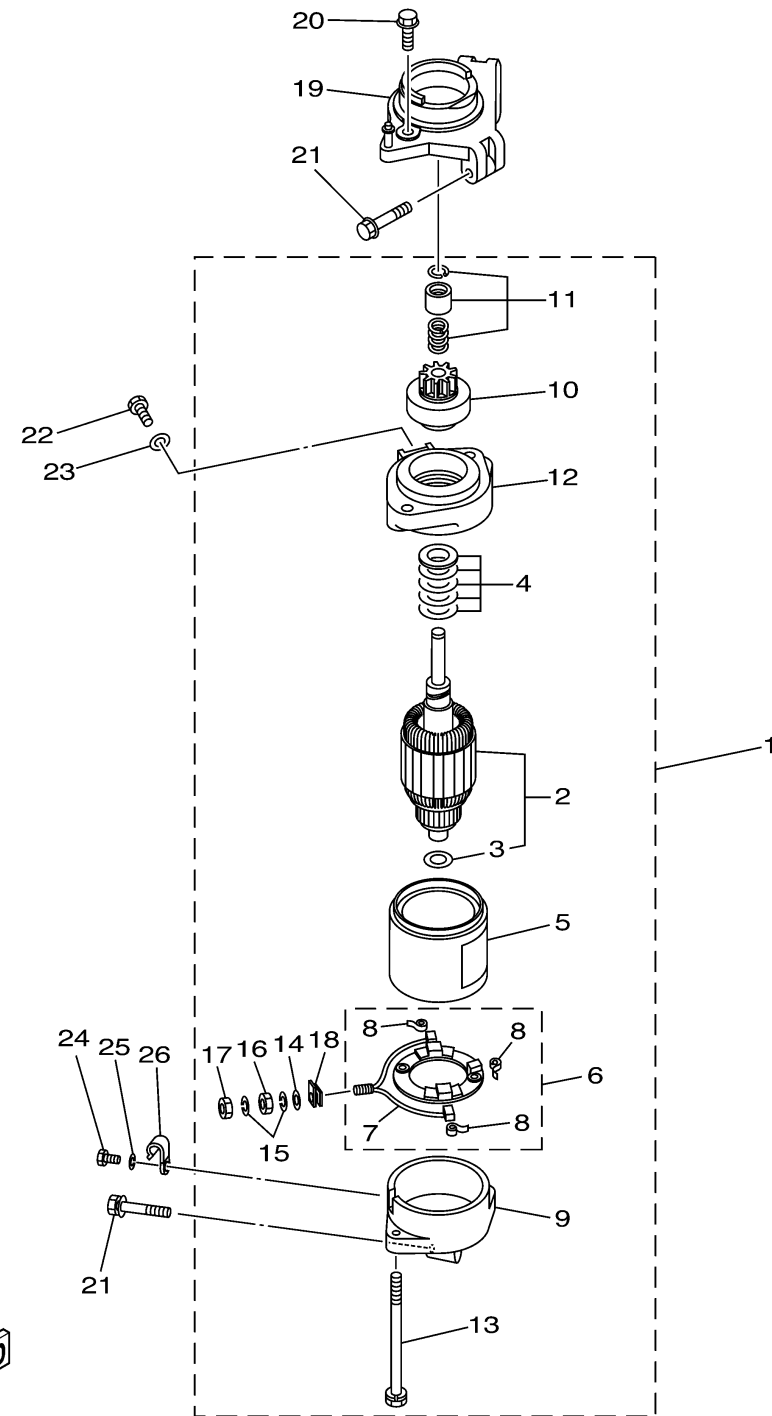

STARTING MOTOR

66X2100-3160

Ref No.	Part Number	Description	Qty	Remarks
1	69L-81800-00-00	STARTING MOTOR ASSY	1	
2	61A-81850-01-00	. .ARMATURE ASSY	1	
3	61A-81824-00-00	. .WASHER 2	1	
4	61A-81809-00-00	. .WASHER KIT	1	
5	6K7-81810-00-00	. .STATOR ASSY	1	
6	61A-81840-00-00	. .BRUSH HOLDER ASSY	1	
7	6K7-81801-10-00BRUSH SET	1	
8	6E5-81813-10-00SPRING, BRUSH	3	
9	61A-81820-00-00	. .REAR BRACKET ASSY	1	
10	61A-81807-00-00	. .GEAR ASSY, STARTING MOTOR	1	
11	61H-81857-00-00	. .RETAINER	1	
12	61A-81830-00-00	. .FRONT BRACKET ASSY	1	
13	6K7-81826-10-00	. .BOLT	2	
14	6E5-8182E-10-00	. .WASHER	1	
15	6E5-8182F-10-00	. .WASHER	2	
16	6E5-8182A-10-00	. .NUT	1	
17	6E5-8182K-10-00	. .NUT	1	
18	6K7-8182G-10-00	. .BUSH, TERMINAL	1	
19	61A-81822-00-94	BRACKET, STARTING MOTOR	1	
20	90119-08M76-00	BOLT, WITH WASHER	2	

CONTINUED ON NEXT FRAME >

STARTING MOTOR

66X2100-3160

Ref No.	Part Number	Description	Qty	Remarks
21	90119-08M77-00	BOLT, WITH WASHER	3	
22	97095-08016-00	BOLT	1	
23	92995-08600-00	WASHER	1	
24	97095-06012-00	.BOLT	1	
25	92995-06600-00	WASHER	1	
26	90465-06M86-00	.CLAMP	1	