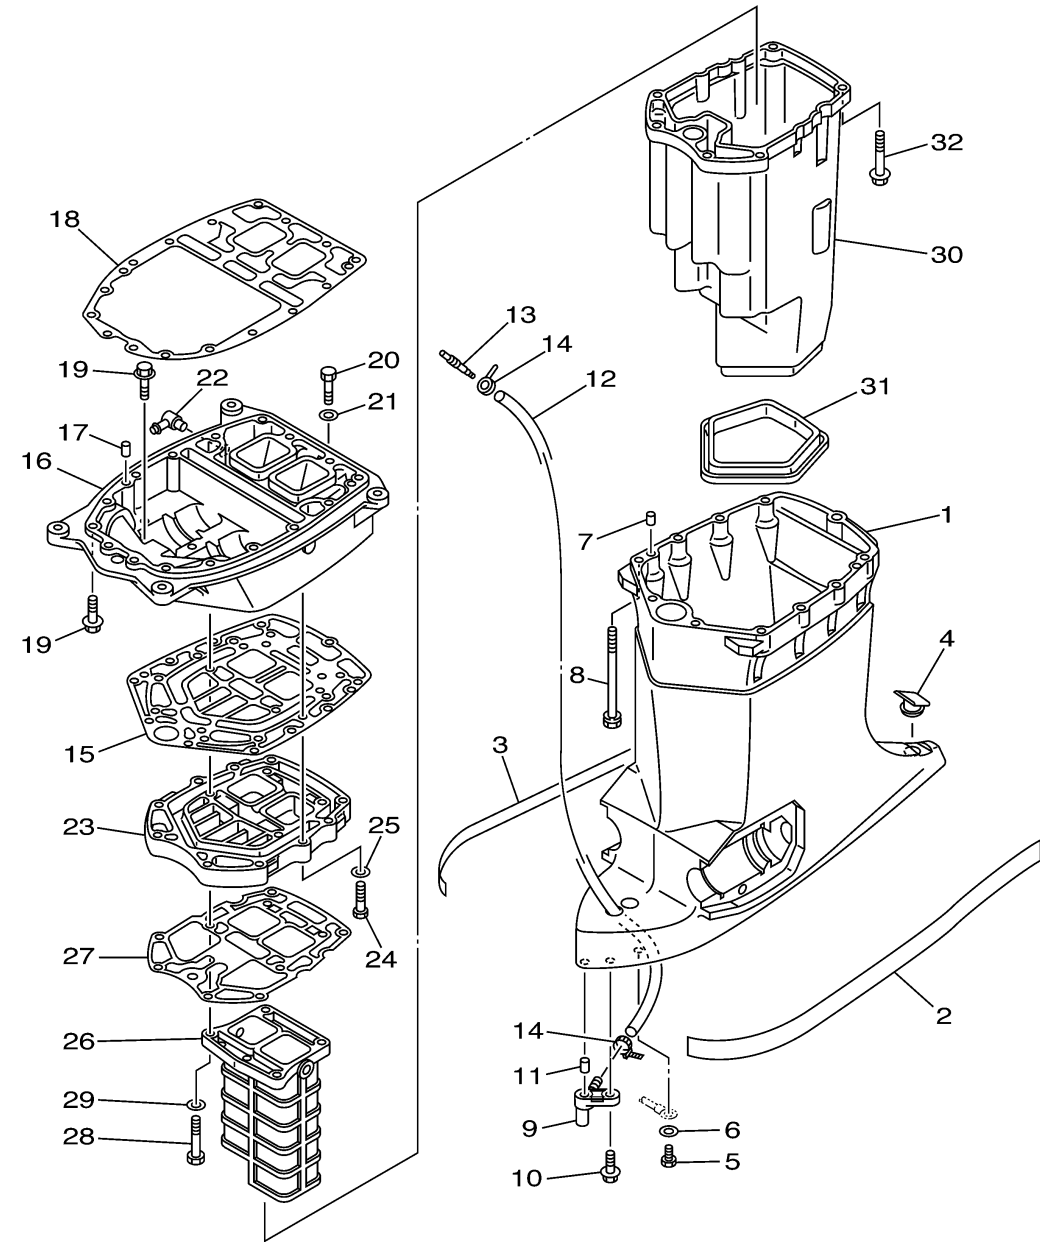

UPPER CASING

Ref No.	Part Number	Description	Qty	Remarks
1	60X-45111-11-8D	CASING, UPPER	1	
2	6N9-42791-40-00	MARK 1	1	
3	6N9-42792-40-00	MARK 2	1	
4	61A-45155-00-00	CAP	1	
5	97095-06010-00	BOLT	1	
6	92995-06600-00	WASHER	1	
7	93608-12M05-00	PIN, DOWEL	2	
8	90119-08M78-00	BOLT, WITH WASHER	8	
9	66K-45378-00-00	NIPPLE, HOSE	1	
10	90119-06M17-00	BOLT, WITH WASHER	1	
11	93606-12019-00	PIN, DOWEL	1	
12	90445-07MF0-00	HOSE (L1030)	1	
13	6E5-83558-00-00	END, NIPPLE	1	
14	90465-11M10-00	.CLAMP	2	
15	61A-45114-A0-00	.GASKET, UPPER CASING	1	
16	61A-41137-14-94	GUIDE, EXHAUST	1	FLUSHING KIT
17	93608-12M05-00	PIN, DOWEL	2	
18	61A-45113-A0-00	.GASKET, UPPER CASING	1	
19	90119-08M79-00	BOLT, WITH WASHER	8	
20	97095-08035-00	BOLT	1	

CONTINUED ON NEXT FRAME >

66X3010-C230

UPPER CASING

Ref No.	Part Number	Description	Qty	Remarks
21	92995-08600-00	WASHER	1	
22	6H1-11372-00-00	.NIPPLE, HOSE	1	FLUSHING KIT
23	61A-41131-01-5B	MANIFOLD, EXT. 1	1	
24	97095-08035-00	BOLT	4	
25	92995-08600-00	WASHER	4	
26	61A-41132-01-5B	MANIFOLD, EXHAUST	1	
27	61A-41134-A0-00	.GASKET, EXHAUST MANIFOLD	1	
28	97095-08050-00	.BOLT	4	
29	92995-08600-00	WASHER	4	
30	66K-14711-00-5B	MUFFLER 1	1	
31	66K-45123-00-00	.GASKET, MUFFLER	1	
32	90119-08M74-00	.BOLT, WITH WASHER	6	

66X3010-C230