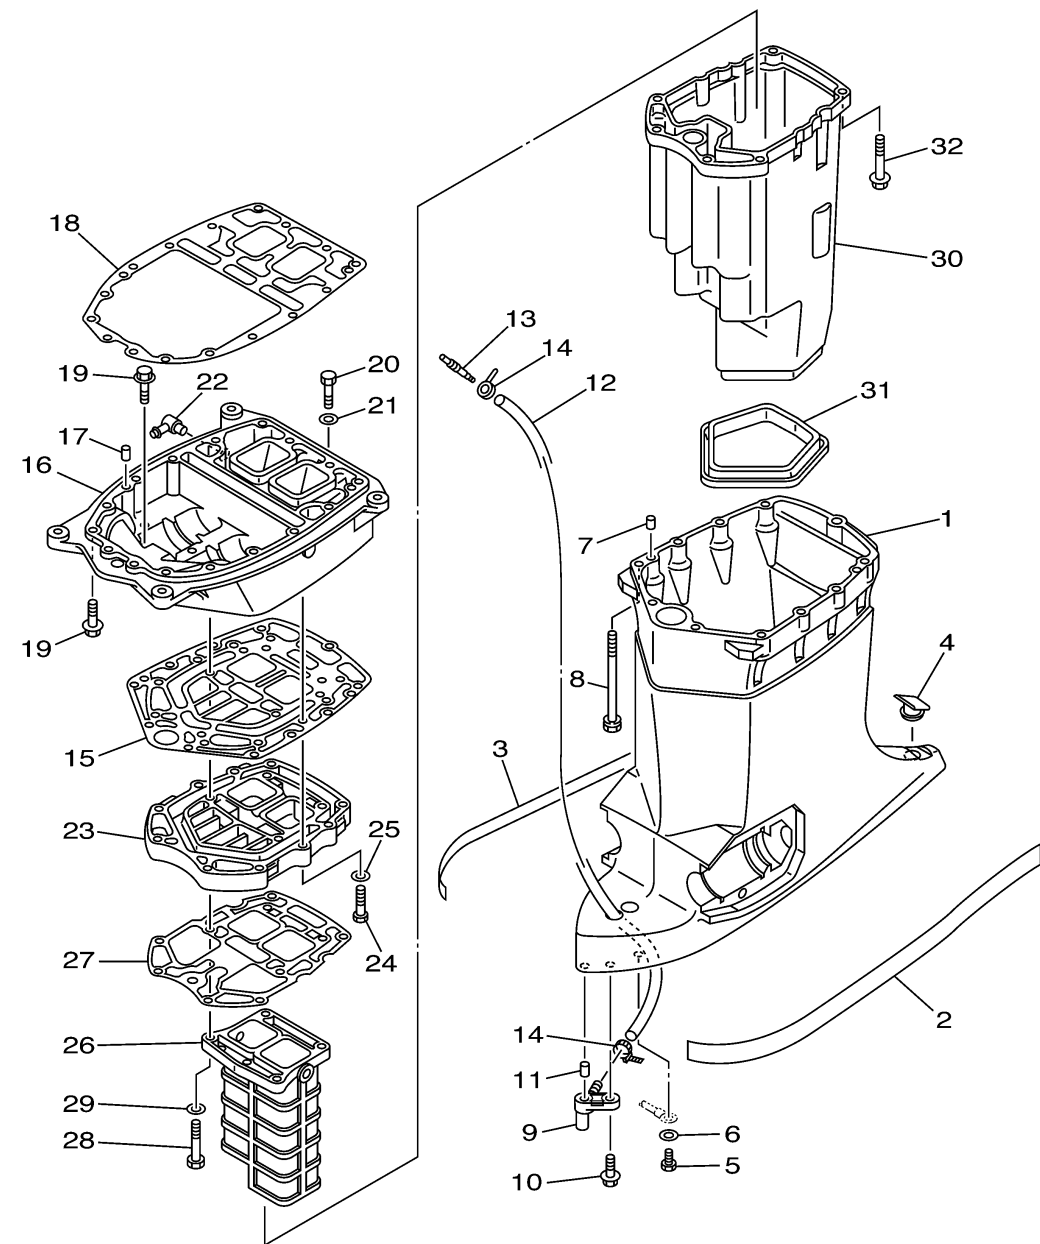

UPPER CASING

Ref No.	Part Number	Description	Qty	Remarks
1	60X-45111-11-8D	CASING, UPPER	1	
2	6N9-42791-40-00	MARK 1	1	
3	6N9-42792-40-00	MARK 2	1	
4	61A-45155-00-00	CAP	1	
5	97095-06010-00	BOLT	1	
6	92995-06600-00	WASHER	1	
7	93608-12M05-00	PIN, DOWEL	2	
8	90119-08M78-00	BOLT, WITH WASHER	8	
9	66K-45378-00-00	NIPPLE, HOSE	1	
10	90119-06M17-00	BOLT, WITH WASHER	1	
11	93606-12019-00	PIN, DOWEL	1	
12	90445-07MF0-00	HOSE (L1030)	1	
13	6E5-83558-00-00	END, NIPPLE	1	
14	90465-11M10-00	.CLAMP	2	
15	61A-45114-A0-00	.GASKET, UPPER CASING	1	
16	61A-41137-14-94	GUIDE, EXHAUST	1	FLUSHING KIT
17	93608-12M05-00	PIN, DOWEL	2	
18	61A-45113-A0-00	.GASKET, UPPER CASING	1	
19	90119-08M79-00	BOLT, WITH WASHER	8	
20	97095-08035-00	BOLT	1	

CONTINUED ON NEXT FRAME >

66X3010-C230

UPPER CASING

Ref No.	Part Number	Description	Qty	Remarks
21	92995-08600-00	WASHER	1	
22	6H1-11372-00-00	.NIPPLE, HOSE	1	FLUSHING KIT
23	61A-41131-01-5B	MANIFOLD, EXT. 1	1	
24	97095-08035-00	BOLT	4	
25	92995-08600-00	WASHER	4	
26	61A-41132-01-5B	MANIFOLD, EXHAUST	1	
27	61A-41134-A0-00	.GASKET, EXHAUST MANIFOLD	1	
28	97095-08050-00	.BOLT	4	
29	92995-08600-00	WASHER	4	
30	66K-14711-00-5B	MUFFLER 1	1	
31	66K-45123-00-00	.GASKET, MUFFLER	1	
32	90119-08M74-00	.BOLT, WITH WASHER	6	

66X3010-C230