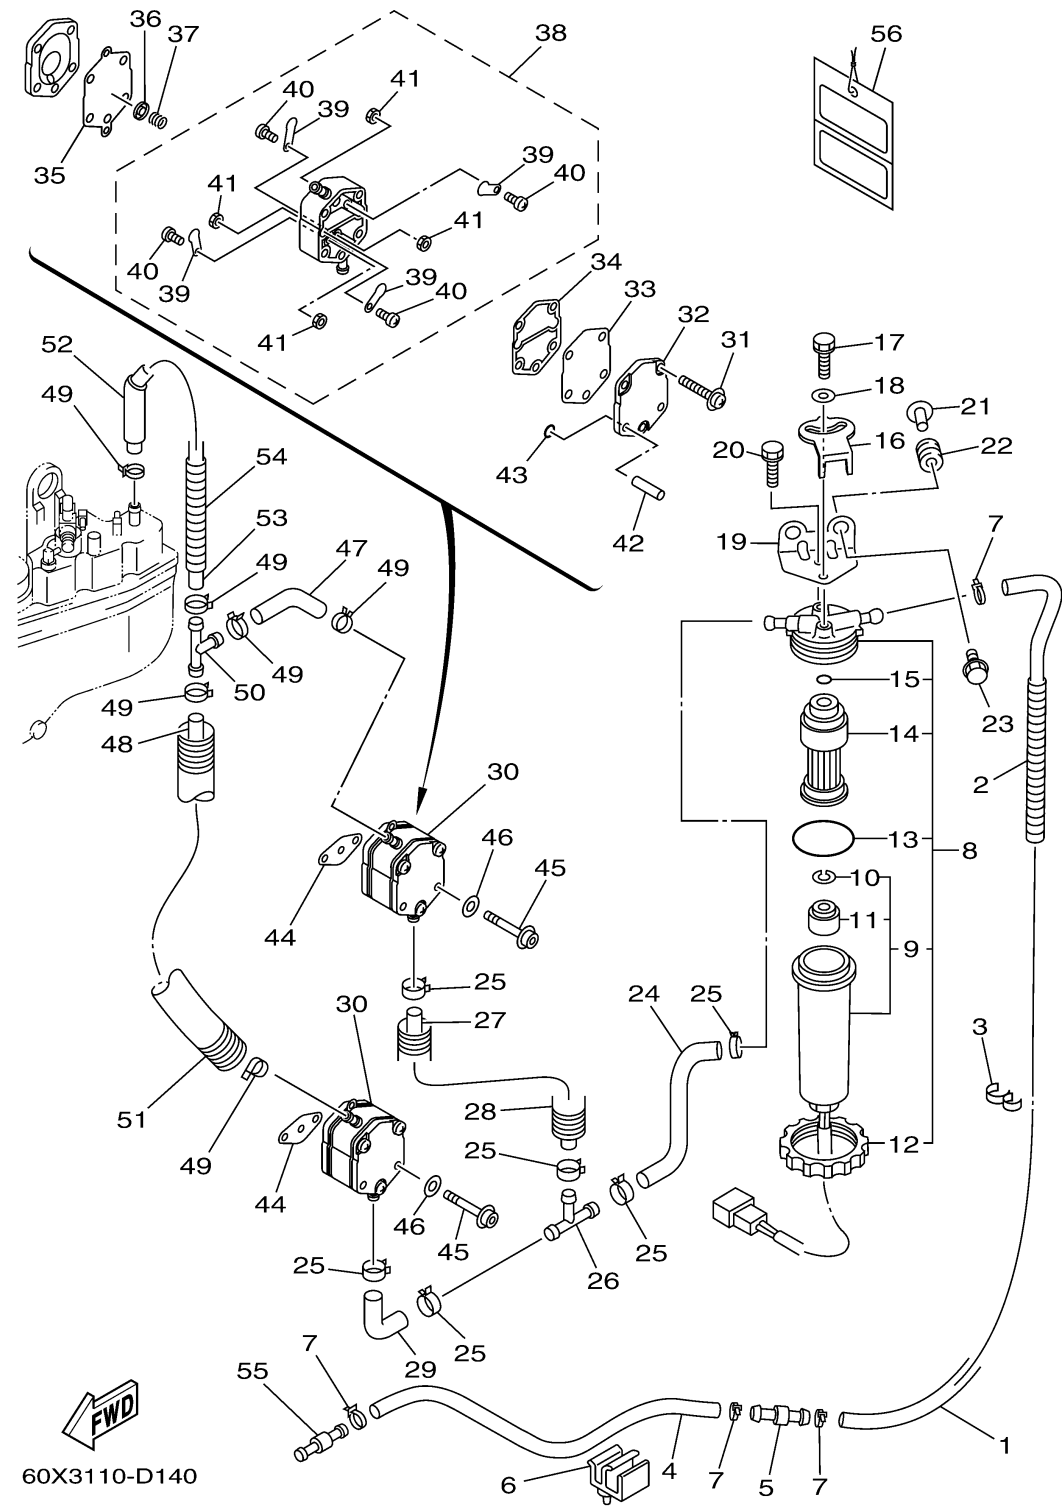

FUEL

Ref No.	Part Number	Description	Qty	Remarks
21	90387-06M60-00	COLLAR	2	
22	90480-10M23-00	GROMMET	2	
23	90119-06M88-00	BOLT, WITH WASHER	2	
24	68F-24311-00-00	PIPE, FUEL 1	1	
25	90465-11M10-00	CLAMP	6	
26	6E5-24378-00-00	PIPE, JOINT 3	1	
27	6G5-24315-00-00	PIPE 5	1	
28	90447-19004-00	HOSE, WITH SPRING (L=130)	1	
29	6E5-24315-00-00	PIPE 5	1	
30	6E5-24410-04-00	FUEL PUMP ASSY	2	
31	6E5-24444-01-00	..SCREW	3	
32	6E5-24413-01-00	..BODY 2	1	
33	6E5-24471-01-00	..DIAPHRAGM	1	
34	6E5-24435-01-00	..GASKET, BODY 2	1	
35	6E5-24411-01-00	..DIAPHRAGM	1	
36	648-24424-00-00	..SEAT, SPRING	1	
37	6E5-24423-00-00	..SPRING, DIAPHRAGM	1	
38	6E5-24412-11-00	..BODY 1	1	
39	6A0-24421-01-00	...VALVE, CHECK	4	
40	6A0-14325-00-00	....SCREW, PAN HEAD	4	

CONTINUED ON NEXT FRAME >