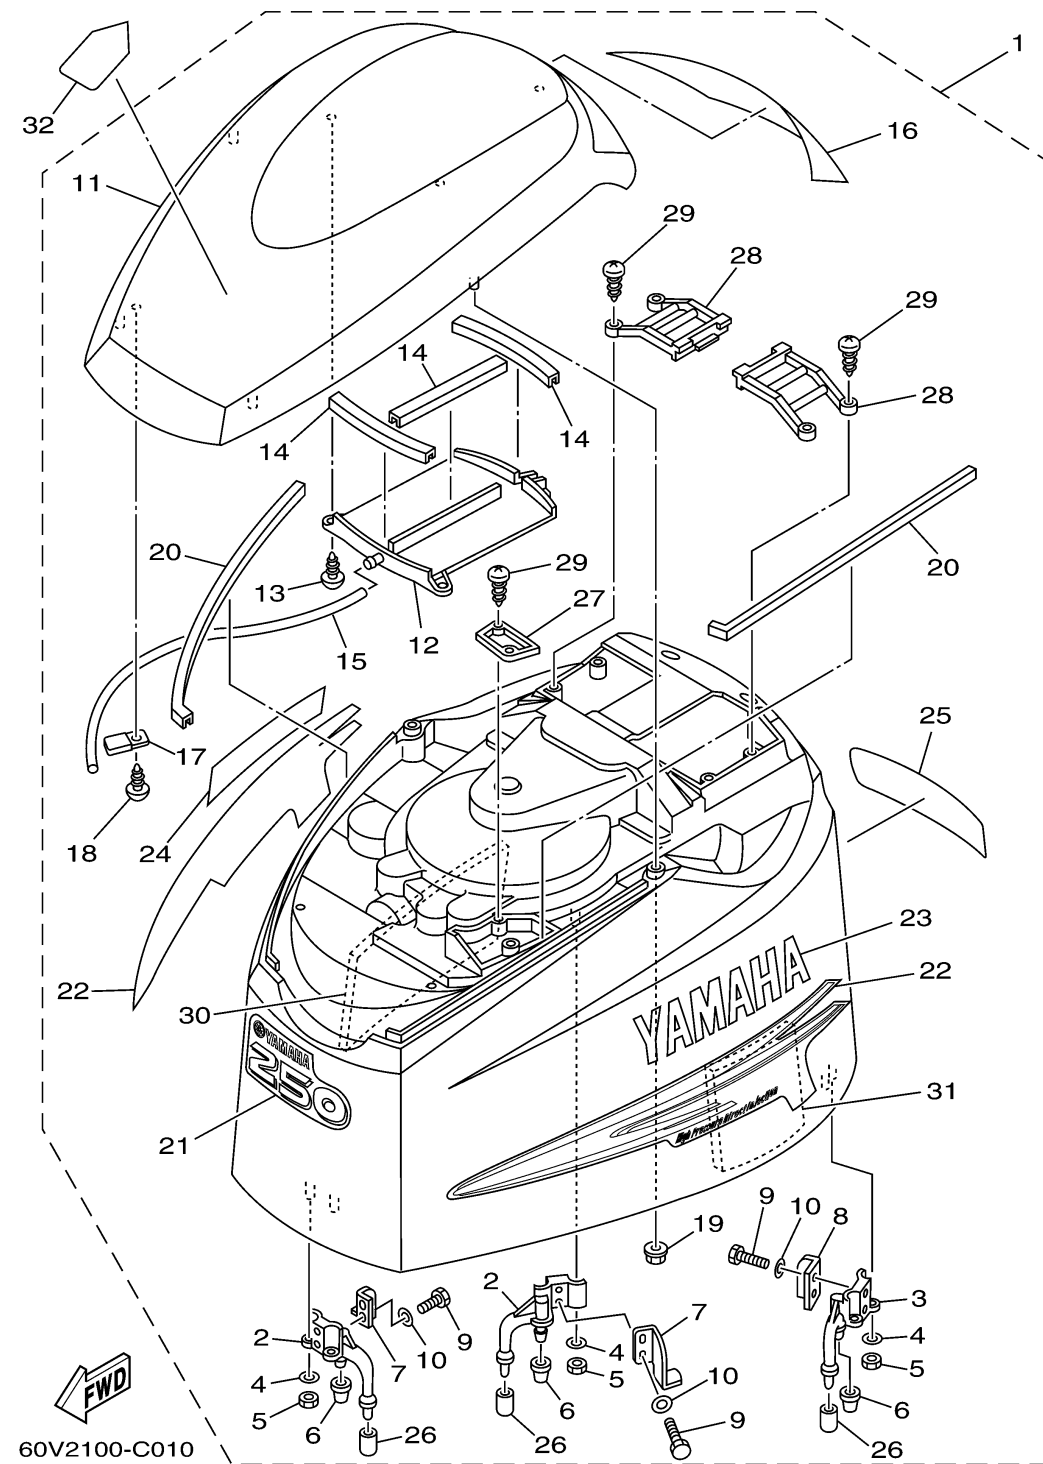

# TOP COWLING

Ref No.	Part Number	Description	Qty	Remarks
1	60V-42610-00-8D	TOP COWLING ASSY	1	
2	68F-42647-01-94	..HOLDER, CLAMP BAND	2	
3	68F-42648-01-94	..HOLDER, CLAMP BAND	1	
4	92990-06100-00	..WASHER, SPRING	6	
5	95380-06600-00	..NUT, HEXAGON	6	
6	68F-42663-00-00	..DAMPER	3	
7	60V-42651-01-00	..HOOK	2	
8	60V-42652-00-00	..HOOK	1	
9	97095-06016-00	..BOLT	6	
10	92995-06600-00	..WASHER	6	
11	60V-42613-00-8D	..MOLDING, AIR DUCT	1	
12	60V-42621-00-00	..MLDG, TOP	1	
13	97780-50616-00	..SCREW, TAPPING	3	
14	60V-42664-00-00	..DAMPER	3	
15	90445-11M33-00	..HOSE (L440)	1	
16	60V-42687-00-00	..EMBLEM, REAR	1	
17	90462-08018-00	..CLAMP	1	
18	97780-50612-00	..SCREW, TAPPING	1	
19	90179-06M24-00	..NUT	6	
20	60V-42662-00-00	..DAMPER	2	

# TOP COWLING

Ref No.	Part Number	Description	Qty	Remarks
21	60V-42677-00-00	..GRAPHIC, FRONT	1	
22	60V-W0070-00-00	..GRAPHIC SET	1	
23	60V-42681-00-00	..MARK, COWLING	1	
24	60V-42682-00-00	..MARK, COWLING	1	
25	60V-42678-00-00	..GRAPHIC, REAR	1	
26	67F-13448-00-00	..CAP	3	
27	60V-42626-00-00	..LOUVER, 1	1	
28	60V-42626-10-00	..LOUVER, 1	2	
29	90160-05005-00	..SCREW, ROUND TAPPING	6	
30	60V-42637-00-00	..DAMPER, FORM	1	
31	60V-42637-10-00	..DAMPER, FORM	1	
32	68F-13434-00-00	LABEL, CAUTION	1	