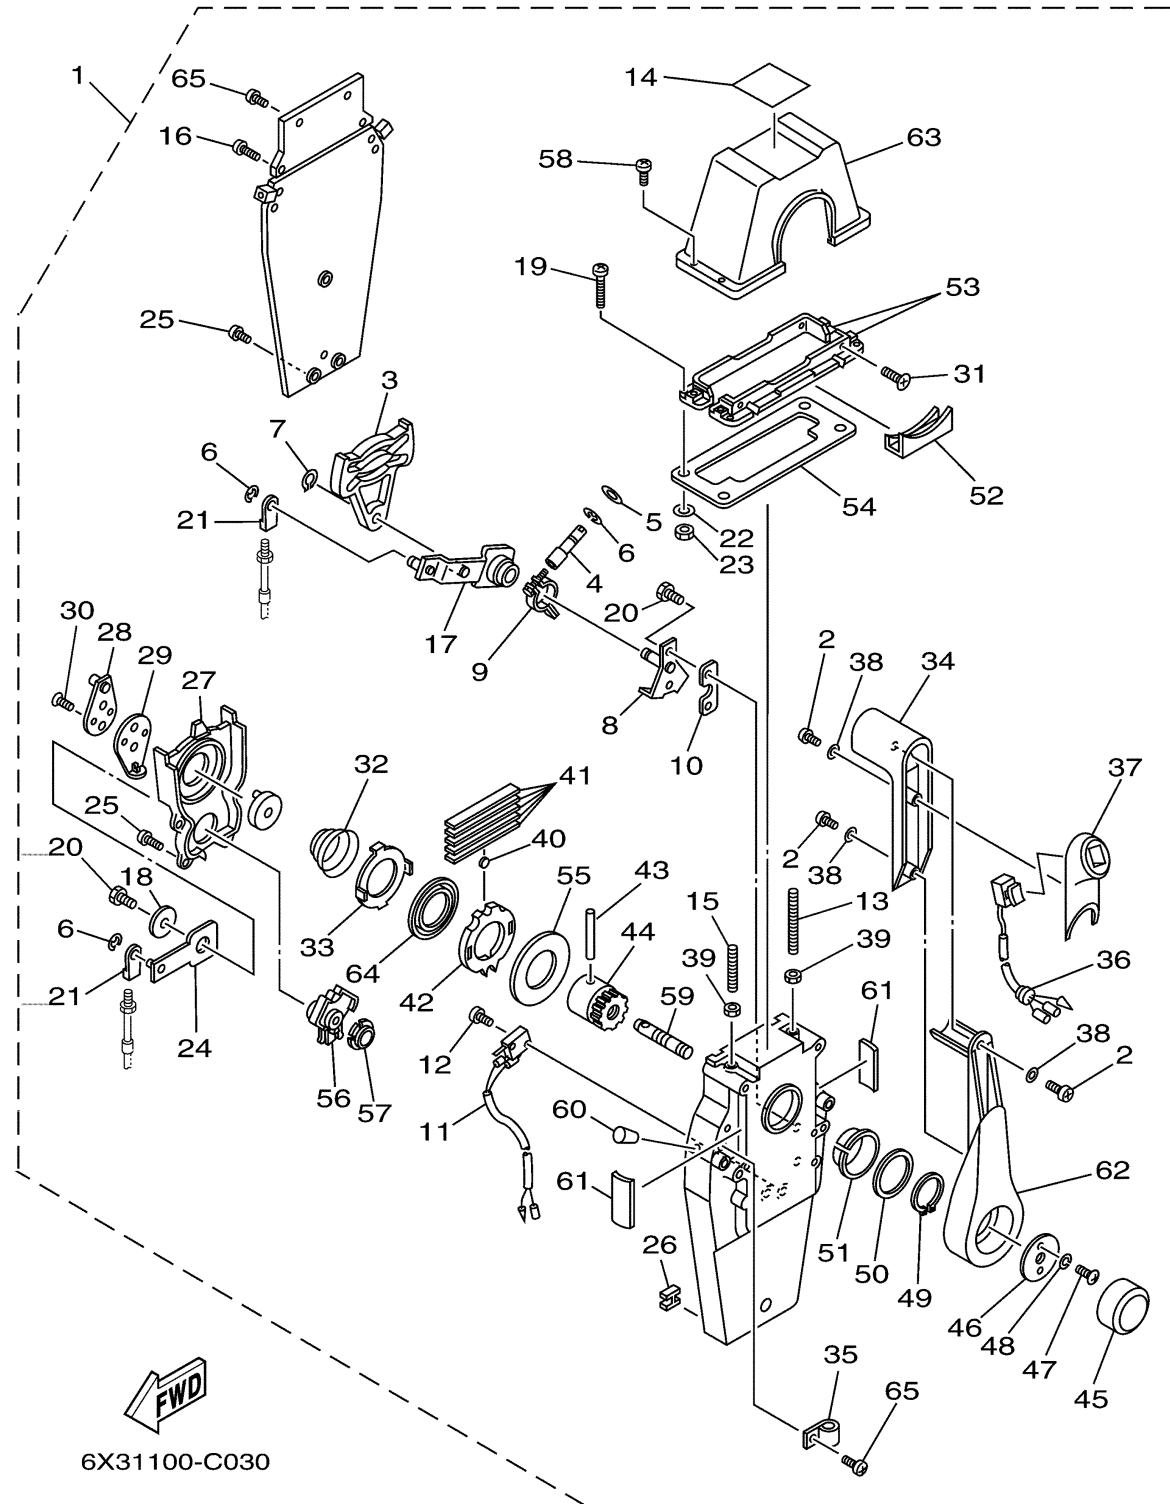

CONTROL BINNACLE STANDARD SINGLE

Ref No.	Part Number	Description	Qty	Remarks
21	703-48345-01-00	. .CABLE END, REMOTE CONTROL 2	2	
22	704-48287-00-00	. .WASHER	4	
23	95380-05600-00	. .NUT	4	
24	EL8-48271-10-00	. .ARM, SHIFT	1	
25	EL8-48127-00-00	. .SCREW 1	9	
26	703-48358-00-00	. .ANCHOR, CABLE	1	
27	EL8-48231-00-00	. .HOUSING, GEAR	1	
28	EL8-48241-10-00	. .ARM, DRIVE	1	
29	EL8-48254-10-00	. .STOPPER, THROTTLE ADJUST	1	
30	92780-06020-00	. .SCREW, FLAT HEAD	2	
31	98780-05018-00	. .SCREW, FLAT HEAD	4	
32	EL8-48244-00-00	. .SPRING, FREE ACCEL.	1	
33	EL8-48245-00-00	. .PLATE, LOCK	1	
34	704-48222-B0-00	. .GRIP, CONTROL LEVER	1	
35	704-82594-00-00	. .CLAMP	1	
36	704-82563-40-00	. .TRIM & TILT SWITCH ASSY	1	
37	704-48229-B1-00	. .GRIP, CONTROL LEVER	1	
38	92990-05300-00	. .WASHER, INTERNAL TOOTH	3	
39	95380-06600-00	. .NUT, HEXAGON	2	
40	701-48248-00-00	. .ROLLER, FREE ACCEL.	1	

CONTINUED ON NEXT FRAME >