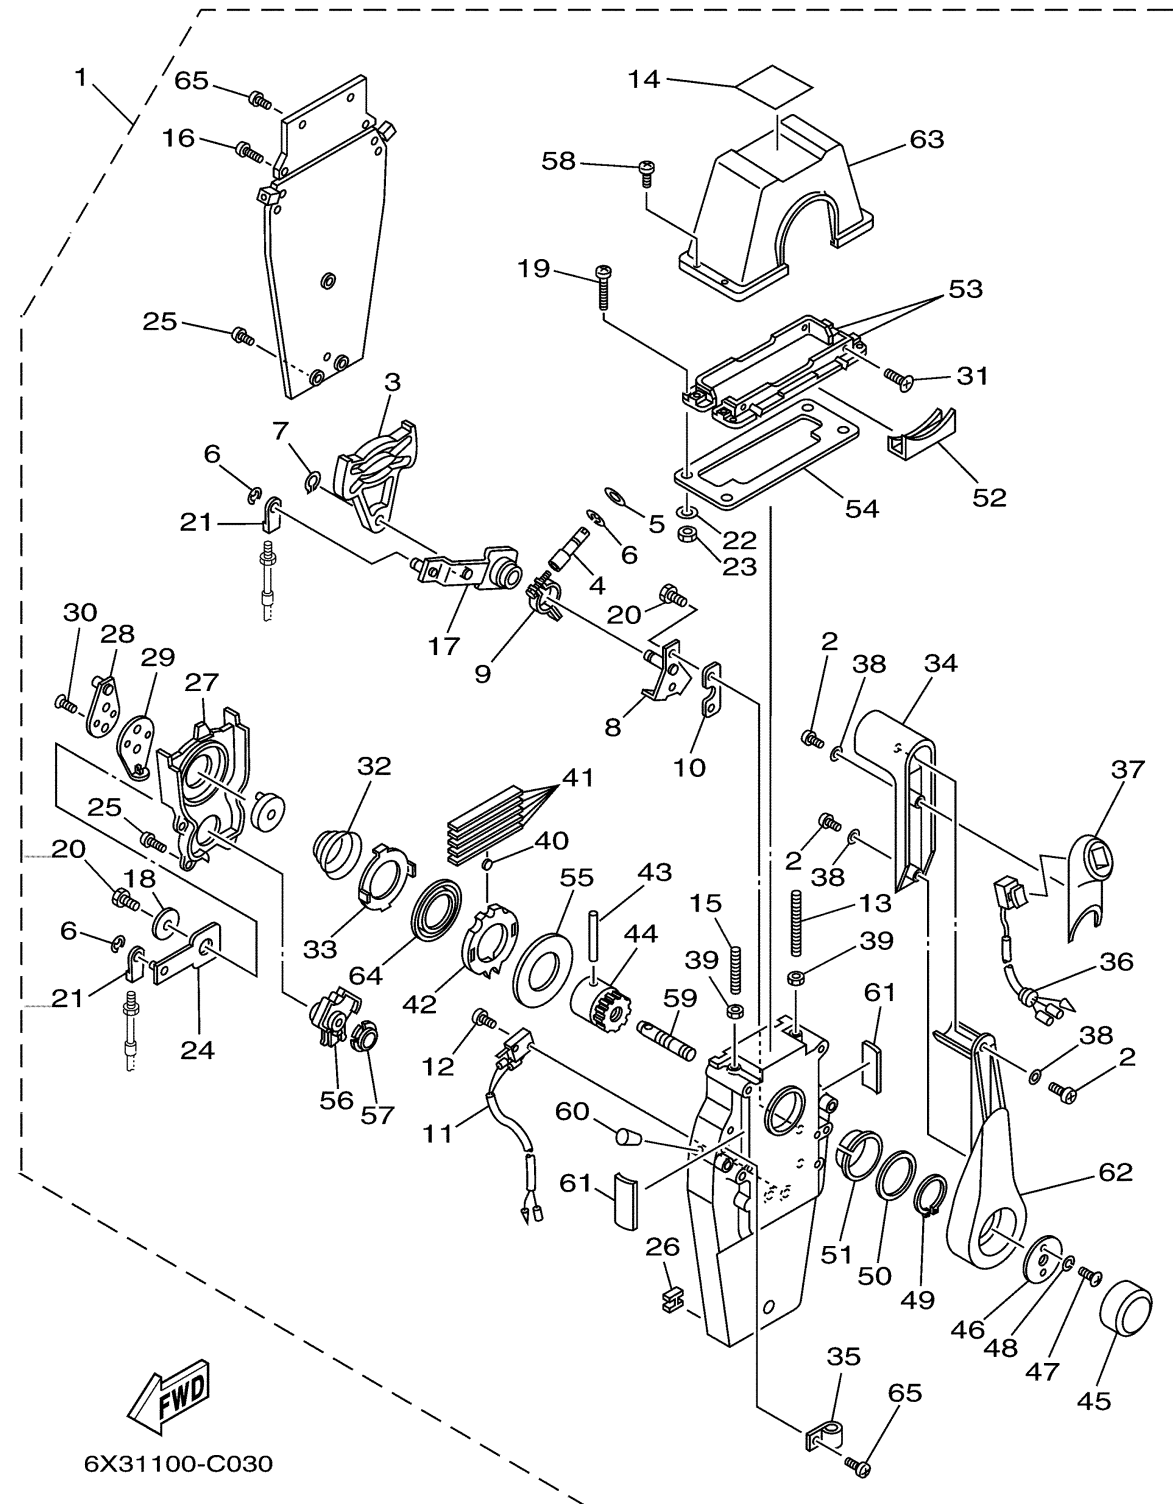

# CONTROL BINNACLE STANDARD SINGLE

Ref No.	Part Number	Description	Qty	Remarks
1	704-48205-B0-00	REMOTE CONTROL ASSY	1	
2	704-48129-00-00	.. SCREW 3	3	
3	EL8-48251-00-00	..PLATE, CAM	1	
4	704-48265-00-00	..SHAFT, FRICTION	1	
5	701-48246-00-00	..SPACER	1	
6	93430-06024-00	..CIRCLIP	4	
7	EL8-48259-00-00	..CIRCLIP 1	1	
8	704-48262-00-00	..SHAFT, THROTTLE	1	
9	704-48264-00-00	..THROTTLE, FRICTION	1	
10	704-48266-00-00	..SPACER	1	
11	704-82540-20-00	..NEUTRAL SWITCH ASSY	1	
12	6A5-48129-10-00	.. SCREW 3	2	
13	EL8-48281-00-00	.. SCREW	1	
14	704-48215-00-00	..GRAPHIC	1	
15	704-48281-00-00	.. SCREW	1	
16	97890-05025-00	..SCREW, PAN HEAD	2	
17	704-48261-00-00	..ARM, THROTTLE	1	
18	EL8-48191-00-00	..WASHER 1	1	
19	704-48283-00-00	.. SCREW	4	
20	97380-06018-00	..BOLT	3	

# CONTROL BINNACLE STANDARD SINGLE

Ref No.	Part Number	Description	Qty	Remarks
21	703-48345-01-00	. .CABLE END, REMOTE CONTROL 2	2	
22	704-48287-00-00	. .WASHER	4	
23	95380-05600-00	. .NUT	4	
24	EL8-48271-10-00	. .ARM, SHIFT	1	
25	EL8-48127-00-00	. .SCREW 1	9	
26	703-48358-00-00	. .ANCHOR, CABLE	1	
27	EL8-48231-00-00	. .HOUSING, GEAR	1	
28	EL8-48241-10-00	. .ARM, DRIVE	1	
29	EL8-48254-10-00	. .STOPPER, THROTTLE ADJUST	1	
30	92780-06020-00	. .SCREW, FLAT HEAD	2	
31	98780-05018-00	. .SCREW, FLAT HEAD	4	
32	EL8-48244-00-00	. .SPRING, FREE ACCEL.	1	
33	EL8-48245-00-00	. .PLATE, LOCK	1	
34	704-48222-B0-00	. .GRIP, CONTROL LEVER	1	
35	704-82594-00-00	. .CLAMP	1	
36	704-82563-40-00	. .TRIM & TILT SWITCH ASSY	1	
37	704-48229-B1-00	. .GRIP, CONTROL LEVER	1	
38	92990-05300-00	. .WASHER, INTERNAL TOOTH	3	
39	95380-06600-00	. .NUT, HEXAGON	2	
40	701-48248-00-00	. .ROLLER, FREE ACCEL.	1	