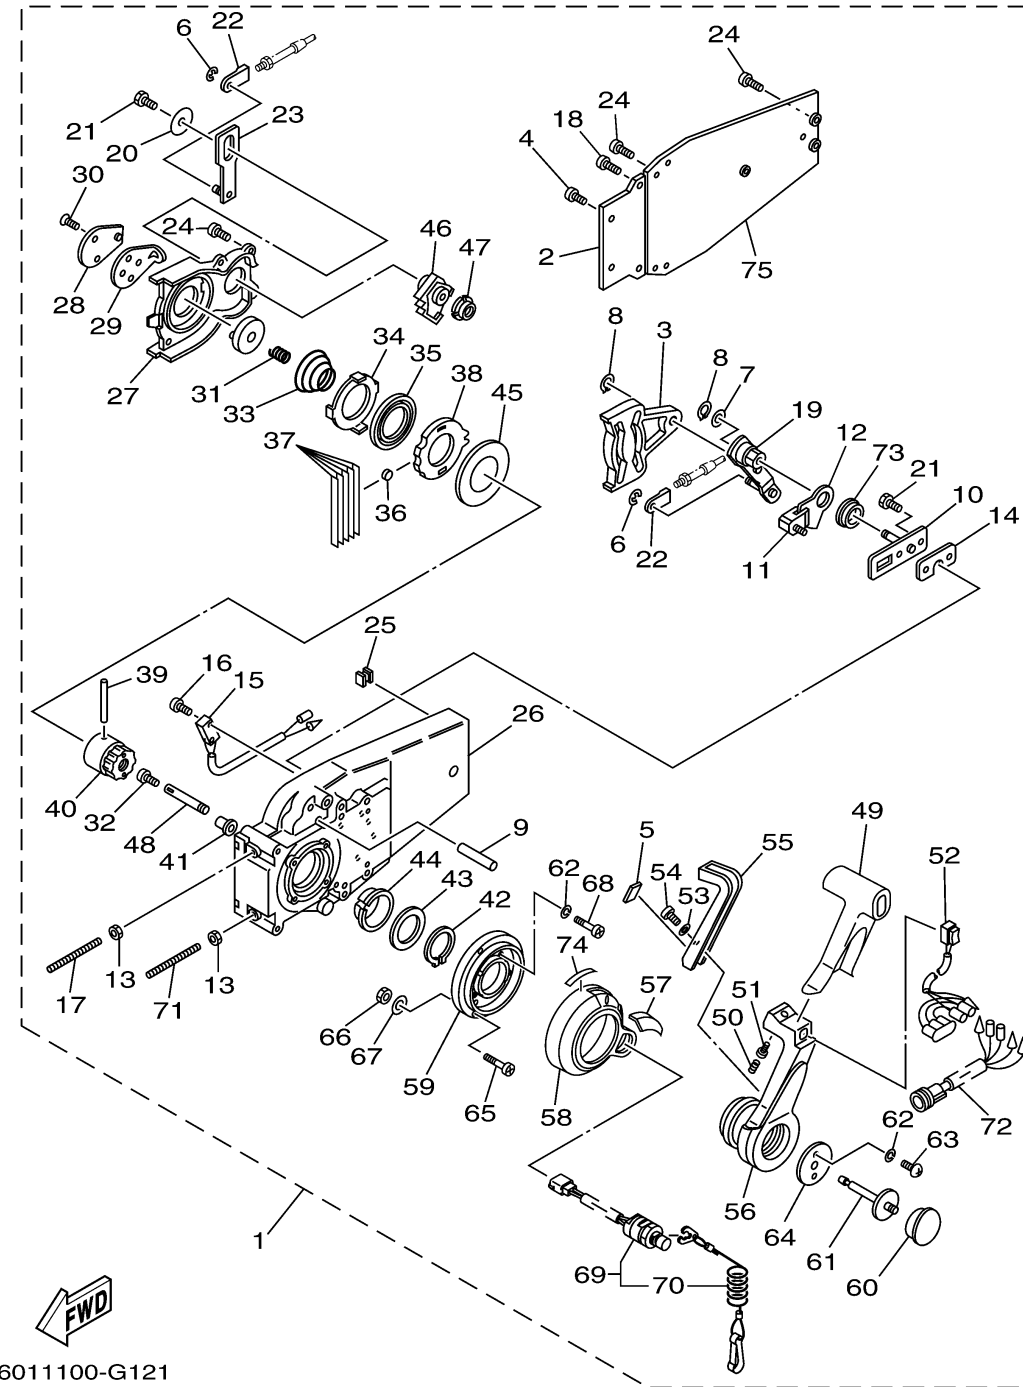

CONTINUED ON NEXT FRAME >

CONTROL SIDE FLUSH PREMIUM

6X3 REMOTE CONTROL

Ref No.	Part Number	Description	Qty	Remarks
21	97380-06018-00	..BOLT	3	
22	703-48345-01-00	..CABLE END, REMOTE CONTROL 2	2	
23	EL8-48271-00-00	..ARM, SHIFT	1	
24	EL8-48127-00-00	..SCREW 1	11	
25	703-48358-00-00	..ANCHOR, CABLE	1	
26	6X0-48211-00-00	..HOUSING,1	1	
27	EL8-48231-00-00	..HOUSING, GEAR	1	
28	EL8-48241-00-00	..ARM, DRIVE	1	
29	EL8-48254-00-00	..STOPPER, THROTTLE ADJUSTING	1	
30	92780-06020-00	..SCREW, FLAT HEAD	2	
31	EL8-48158-00-00	..SPRING 1	1	
32	98580-04006-00	..SCREW, PAN HEAD	1	
33	EL8-48244-00-00	..SPRING, FREE ACCEL.	1	
34	EL8-48245-00-00	..PLATE, LOCK	1	
35	704-48178-00-00	..PLATE, SHIFT	1	
36	701-48248-00-00	..ROLLER, FREE ACCEL.	1	
37	704-48238-00-00	..SPRING, DETENT	5	
38	6X0-48121-00-00	..GEAR 1	1	
39	EL8-48164-00-00	..PIN 2	1	
40	EL8-48242-10-00	..SHAFT, DRIVE	1	

CONTINUED ON NEXT FRAME >

CONTROL SIDE FLUSH PREMIUM

6X3 REMOTE CONTROL

Ref No.	Part Number	Description	Qty	Remarks
41	702-48263-00-00	..BUSHING	1	
42	EL8-48279-00-00	..CIRCLIP 2	1	
43	704-48193-00-00	..WASHER 3	1	
44	EL8-48234-00-00	..BUSHING 1	1	
45	703-48192-00-00	..WASHER 2	1	
46	EL8-48233-00-00	..GEAR 2	1	
47	702-48235-00-00	..BUSHING	1	
48	6X0-48153-00-00	..SHAFT, FREE ACCEL.	1	
49	6X3-48222-00-00	..GRIP, CONTROL LEVER	1	
50	703-48227-00-00	..SPRING, NEUTRAL LOCK	1	
51	98580-05008-00	..SCREW, PAN HEAD	1	
52	6X3-82563-01-00	..TRIM & TILT SWITCH ASSY	1	
53	6X0-48288-00-00	..WASHER, PLAIN	1	
54	6X0-48127-00-00	..SCREW 1	1	
55	6X0-48223-00-00	..LOCK, NEUTRAL	1	
56	6X3-48221-00-00	..LEVER, CONTROL	1	
57	6X3-48225-10-00	..COVER	1	
58	6X3-48225-00-00	..COVER	1	
59	6X3-48111-00-00	..BODY, REMOTE CONTROL 1	1	
60	6X3-48225-20-00	..COVER	1	