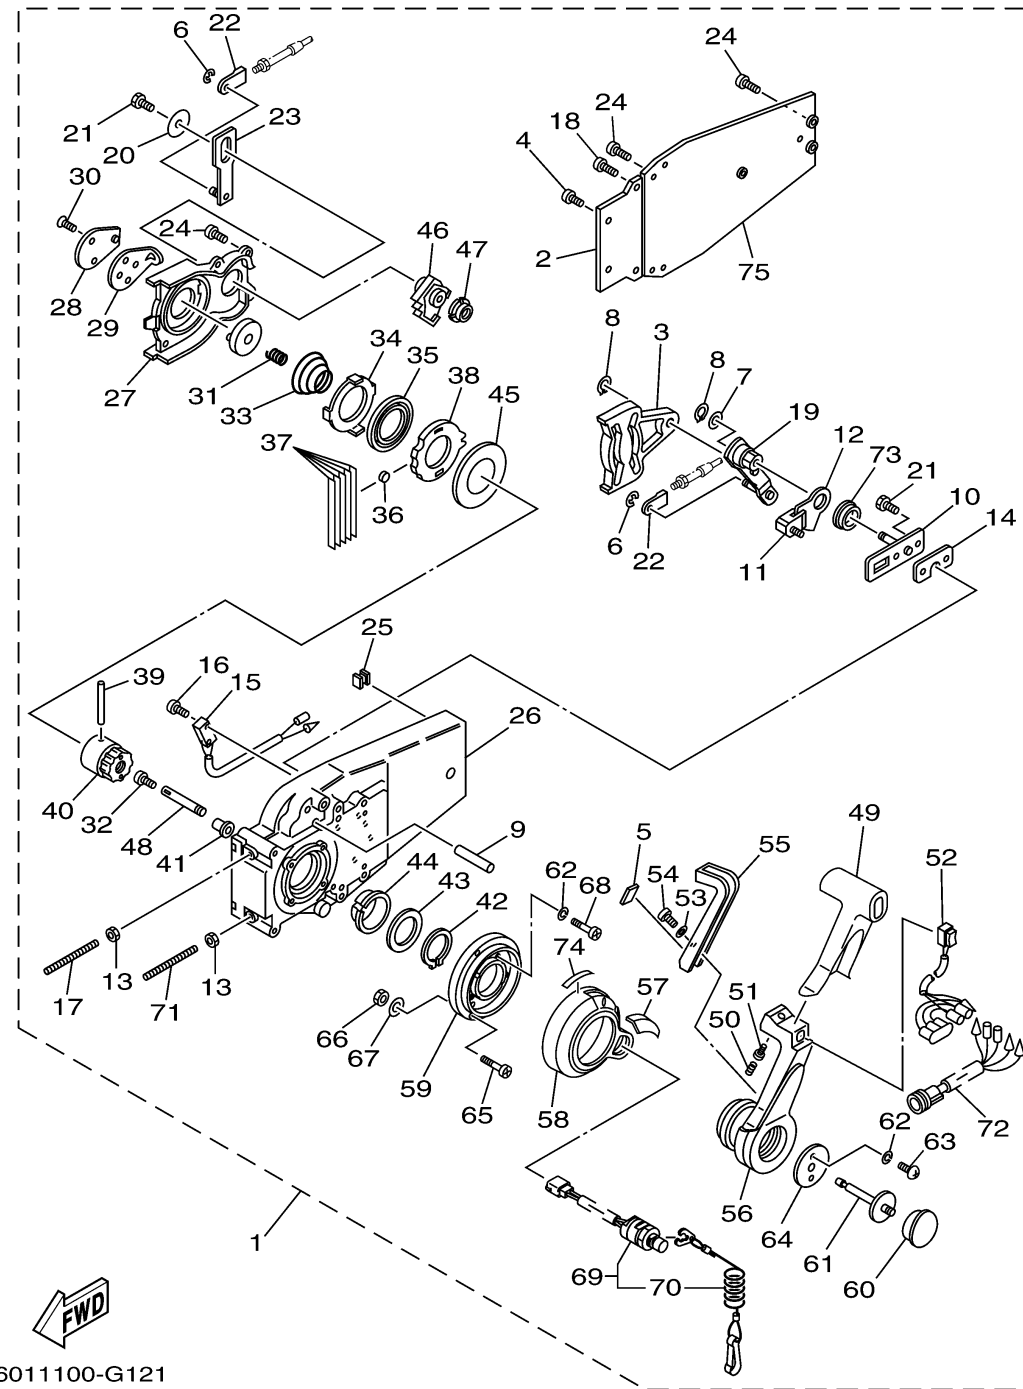

CONTINUED ON NEXT FRAME >

CONTROL SIDE FLUSH PREMIUM

6X3 REMOTE CONTROL

Ref No.	Part Number	Description	Qty	Remarks
41	702-48263-00-00	..BUSHING	1	
42	EL8-48279-00-00	..CIRCLIP 2	1	
43	704-48193-00-00	..WASHER 3	1	
44	EL8-48234-00-00	..BUSHING 1	1	
45	703-48192-00-00	..WASHER 2	1	
46	EL8-48233-00-00	..GEAR 2	1	
47	702-48235-00-00	..BUSHING	1	
48	6X0-48153-00-00	..SHAFT, FREE ACCEL.	1	
49	6X3-48222-00-00	..GRIP, CONTROL LEVER	1	
50	703-48227-00-00	..SPRING, NEUTRAL LOCK	1	
51	98580-05008-00	..SCREW, PAN HEAD	1	
52	6X3-82563-01-00	..TRIM & TILT SWITCH ASSY	1	
53	6X0-48288-00-00	..WASHER, PLAIN	1	
54	6X0-48127-00-00	..SCREW 1	1	
55	6X0-48223-00-00	..LOCK, NEUTRAL	1	
56	6X3-48221-00-00	..LEVER, CONTROL	1	
57	6X3-48225-10-00	..COVER	1	
58	6X3-48225-00-00	..COVER	1	
59	6X3-48111-00-00	..BODY, REMOTE CONTROL 1	1	
60	6X3-48225-20-00	..COVER	1	

CONTINUED ON NEXT FRAME >

6X3 REMOTE CONTROL

6011100-G121

CONTROL SIDE FLUSH PREMIUM

Ref No.	Part Number	Description	Qty	Remarks
61	6X0-48155-00-00	..PLUNGER	1	
62	92990-05300-00	.. WASHER, INTERNAL TOOTH	6	
63	6X0-48281-00-00	..SCREW	2	
64	6X0-48193-00-00	..WASHER 3	1	
65	97890-06035-00	..SCREW, PAN HEAD	3	UR
65	6X0-48128-00-00	...SCREW(M6X30)	3	UR
66	6X0-48156-00-00	..NUT 1	3	
67	701-48287-00-00	..WASHER	3	
68	6X3-48129-00-00	..SCREW 3	4	
69	6X3-82575-00-00	..ENGINE STOP SWITCH ASSY	1	
70	682-82556-00-00	...LANYARD, STOP SWITCH	1	
71	704-48281-00-00	..SCREW	1	
72	704-82541-10-00	..WIRE, LEAD	1	
73	6X0-48116-00-00	..BUSHING	1	
74	6X3-44191-00-00	..INDICATOR, SHIFT	1	
75	EL8-48213-00-00	..BACK PLATE 2	2	