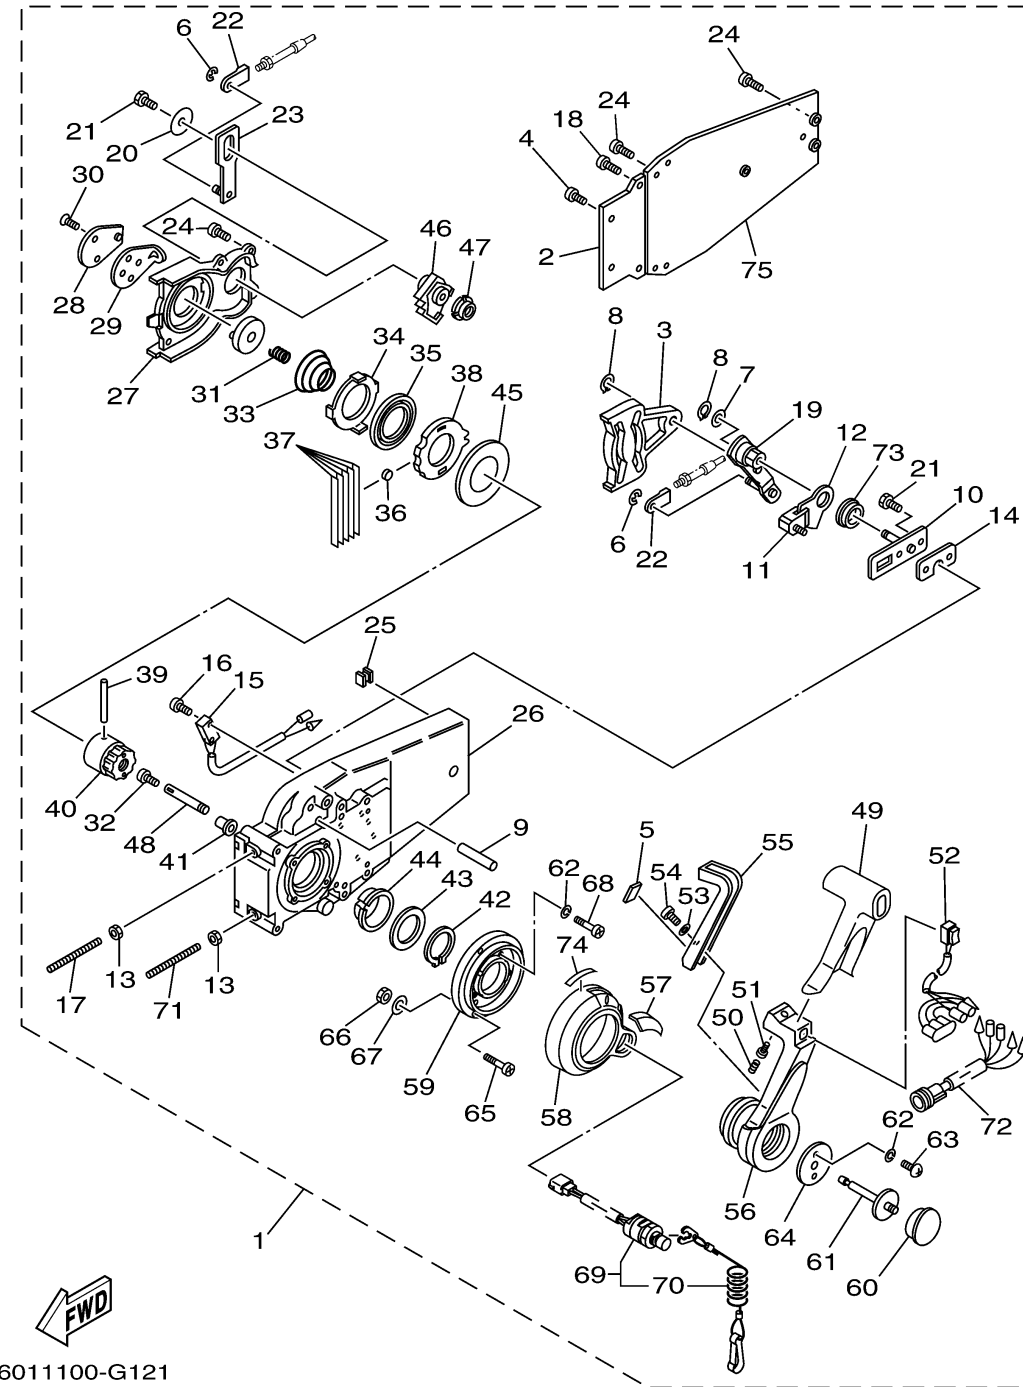

CONTROL SIDE FLUSH PREMIUM

6X3 REMOTE CONTROL

Ref No.	Part Number	Description	Qty	Remarks
1	6X3-48206-01-00	REMOTE CONTROL ASSY	1	AP WITH PT/T SWITCH
2	EL8-48212-00-00	..BACK PLATE 1	1	
3	EL8-48251-00-00	..PLATE, CAM	1	
4	97890-05016-00	..SCREW, PAN HEAD	2	
5	6X0-48138-00-00	..CAP, LOCK ARM	1	
6	93440-06024-00	..CIRCLIP	3	
7	92990-10600-00	..WASHER, PLATE	1	
8	EL8-48259-00-00	..CIRCLIP 1	2	
9	6X0-48265-00-00	..SHAFT, FRICTION	1	
10	6X0-48262-00-00	..SHAFT, THROTTLE	1	
11	6X0-48264-00-00	..THROTTLE, FRICTION	1	
12	6X0-48187-00-00	..PLATE, ADJUST	1	
13	95380-06600-00	..NUT, HEXAGON	2	
14	704-48266-00-00	..SPACER	1	
15	704-82540-00-00	..NEUTRAL SWITCH ASSY	1	
16	98580-03015-00	..SCREW, PAN HEAD	2	
17	EL8-48281-00-00	..SCREW	1	
18	97890-05025-00	..SCREW, PAN HEAD	2	
19	6X0-48261-00-00	..ARM, THROTTLE	1	
20	EL8-48191-00-00	..WASHER 1	1	

CONTINUED ON NEXT FRAME >

CONTROL SIDE FLUSH PREMIUM

6X3 REMOTE CONTROL

Ref No.	Part Number	Description	Qty	Remarks
21	97380-06018-00	..BOLT	3	
22	703-48345-01-00	..CABLE END, REMOTE CONTROL 2	2	
23	EL8-48271-00-00	..ARM, SHIFT	1	
24	EL8-48127-00-00	..SCREW 1	11	
25	703-48358-00-00	..ANCHOR, CABLE	1	
26	6X0-48211-00-00	..HOUSING,1	1	
27	EL8-48231-00-00	..HOUSING, GEAR	1	
28	EL8-48241-00-00	..ARM, DRIVE	1	
29	EL8-48254-00-00	..STOPPER, THROTTLE ADJUSTING	1	
30	92780-06020-00	..SCREW, FLAT HEAD	2	
31	EL8-48158-00-00	..SPRING 1	1	
32	98580-04006-00	..SCREW, PAN HEAD	1	
33	EL8-48244-00-00	..SPRING, FREE ACCEL.	1	
34	EL8-48245-00-00	..PLATE, LOCK	1	
35	704-48178-00-00	..PLATE, SHIFT	1	
36	701-48248-00-00	..ROLLER, FREE ACCEL.	1	
37	704-48238-00-00	..SPRING, DETENT	5	
38	6X0-48121-00-00	..GEAR 1	1	
39	EL8-48164-00-00	..PIN 2	1	
40	EL8-48242-10-00	..SHAFT, DRIVE	1	