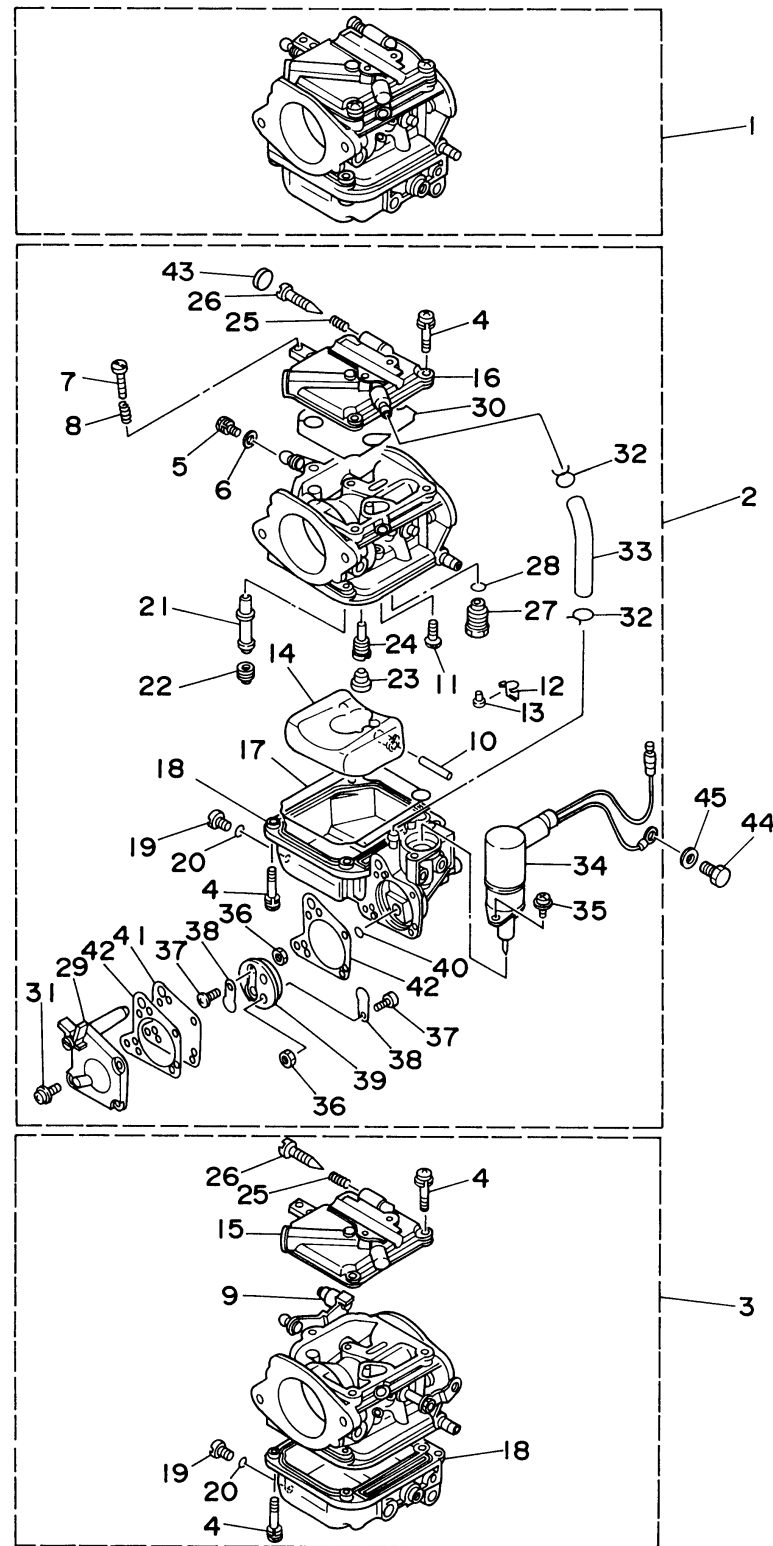

# CARBURETOR

Ref No.	Part Number	Description	Qty	Remarks
1	62X-14301-10-00	CARBURETOR ASSY 1	1	UR 50
1	63D-14301-20-00	CARBURETOR ASSY 1	1	UR 40
2	63D-14302-20-00	CARBURETOR ASSY 2	1	UR 40
2	62X-14302-10-00	CARBURETOR ASSY 2	1	UR 50
3	62X-14303-10-00	CARBURETOR ASSY 3	1	UR 50
3	63D-14303-20-00	CARBURETOR ASSY 3	1	UR 40
4	97980-04114-00	..SCREW, WITH WASHER	21	
5	6K5-14592-00-00	..SCREW	3	
6	90201-05652-00	..WASHER, PLATE	3	
7	63V-14523-00-00	..SCREW, STOP	1	#2
8	90501-10326-00	..SPRING, COMPRESSION	1	#2
9	6H2-14578-00-00	..COLLAR	1	#3
10	6H4-14548-00-00	..PIN, FLOAT ARM	3	
11	98580-04008-00	..SCREW, PAN HEAD	3	
12	663-14159-00-00	..CLIP	3	
13	676-14186-00-00	..PIN, FLOAT	3	
14	6H4-14985-01-00	..FLOAT	3	
15	6H4-14146-30-00	...PLATE	2	#1, 3
16	6H3-14146-20-00	..PLATE	1	#2
17	6H4-14984-00-00	..GASKET, FLOAT CHAMBER	3	

# CARBURETOR

Ref No.	Part Number	Description	Qty	Remarks
18	6H3-14980-10-00	. BODY, FLOAT CHAMBER	1	UR #2
18	6H4-14980-00-00	. BODY, FLOAT CHAMBER	2	UR #1, 3
19	6H3-14992-00-00	. SCREW, DRAIN	3	
20	93210-04230-00	. O-RING	3	
21	62X-14947-00-00	. JET, NEEDLE	3	UR 50
21	63D-14947-00-00	. JET, NEEDLE	3	UR 40
22	63D-14943-81-00	. JET, MAIN (#118)	1	UR 40-#2
22	676-14943-30-00	. JET, MAIN (#115)	2	UR 40-#1, 3
22	676-14943-33-00	. JET, MAIN (#130)	3	UR 50
23	676-14966-00-00	. CAP	3	
24	6H4-14948-12-00	. JET (#62)	3	UR 50
24	6H4-14948-11-00	. JET (#60)	3	UR 40
25	679-14555-00-00	. SPRING	3	
26	692-14923-00-00	. SCREW, PILOT	3	
27	6H4-14590-01-00	. NEEDLE VALVE ASSY	3	
28	93210-04228-00	. O-RING	3	
29	6H3-24452-10-00	. COVER	1	#2
30	6H4-14147-00-00	. O-RING	3	
31	6H4-14567-00-00	. SCREW	4	#2
32	6H3-14137-00-00	. CLIP	2	#2