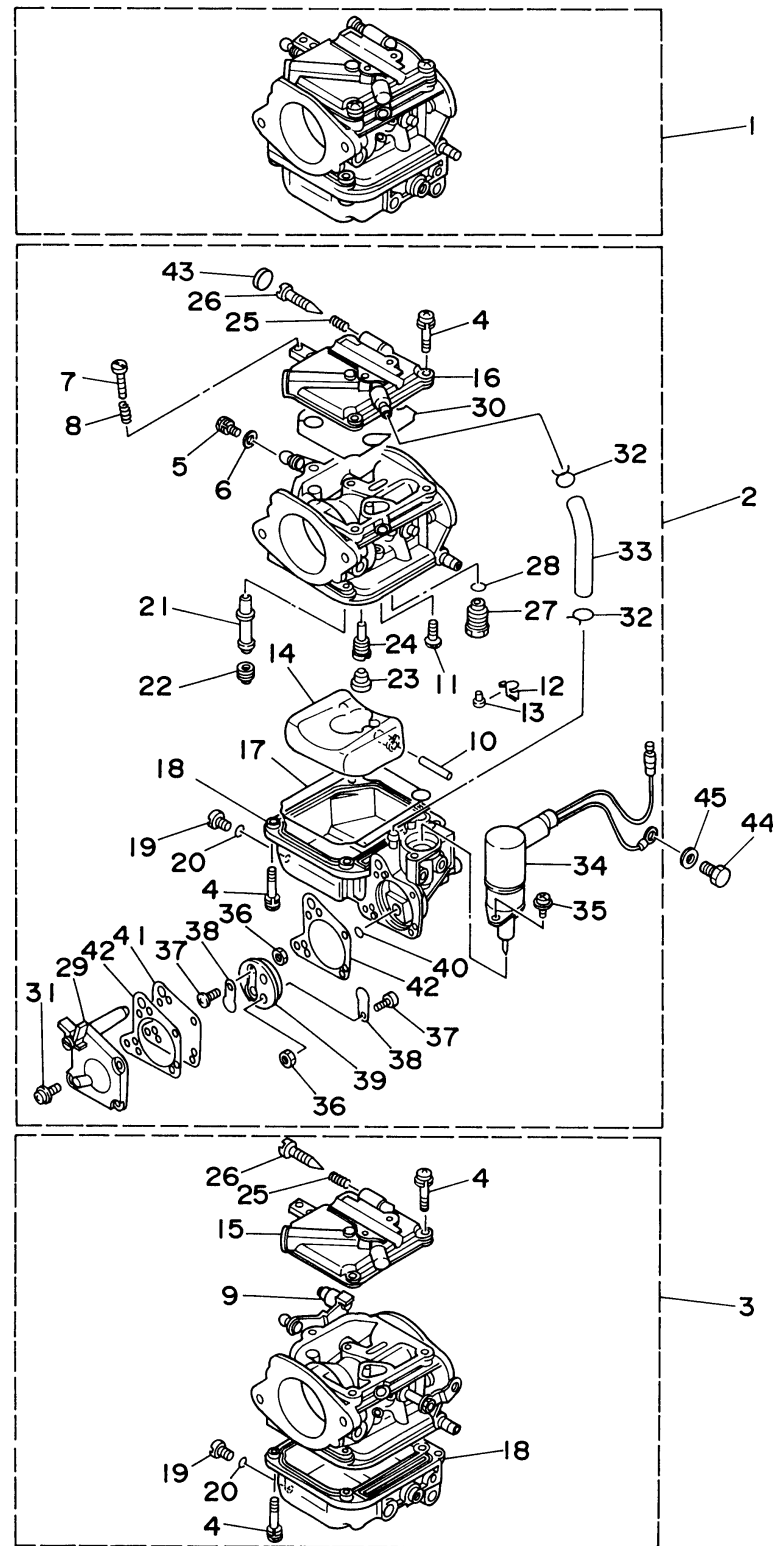

# CARBURETOR

Ref No.	Part Number	Description	Qty	Remarks
18	6H3-14980-10-00	. BODY, FLOAT CHAMBER	1	UR #2
18	6H4-14980-00-00	. BODY, FLOAT CHAMBER	2	UR #1, 3
19	6H3-14992-00-00	. SCREW, DRAIN	3	
20	93210-04230-00	. O-RING	3	
21	62X-14947-00-00	. JET, NEEDLE	3	UR 50
21	63D-14947-00-00	. JET, NEEDLE	3	UR 40
22	63D-14943-81-00	. JET, MAIN (#118)	1	UR 40-#2
22	676-14943-30-00	. JET, MAIN (#115)	2	UR 40-#1, 3
22	676-14943-33-00	. JET, MAIN (#130)	3	UR 50
23	676-14966-00-00	. CAP	3	
24	6H4-14948-12-00	. JET (#62)	3	UR 50
24	6H4-14948-11-00	. JET (#60)	3	UR 40
25	679-14555-00-00	. SPRING	3	
26	692-14923-00-00	. SCREW, PILOT	3	
27	6H4-14590-01-00	. NEEDLE VALVE ASSY	3	
28	93210-04228-00	. O-RING	3	
29	6H3-24452-10-00	. COVER	1	#2
30	6H4-14147-00-00	. O-RING	3	
31	6H4-14567-00-00	. SCREW	4	#2
32	6H3-14137-00-00	. CLIP	2	#2

# CARBURETOR

Ref No.	Part Number	Description	Qty	Remarks
33	6H3-14349-00-00	..PIPE	1	#2
34	63D-14380-00-00	..PRIME STARTER ASSY	1	#2
35	97803-04010-00	..SCREW, PAN HEAD	2	#2
36	95380-03600-00	...NUT	2	#2
37	98980-03006-00	..SCREW, BIND	2	#2
38	6L5-24421-00-00	..VALVE, CHECK	2	#2
39	6H4-24413-00-00	..BODY 2	1	#2
40	6H4-24486-00-00	..O-RING	1	#2
41	6H3-24411-10-00	..DIAPHRAGM	1	#2
42	6H3-24434-10-00	..GASKET, BODY	2	#2
43	67C-1432A-00-00	..PLUG	3	
44	97013-06012-00	BOLT	1	
45	92903-06600-00	WASHER, PLATE	1	