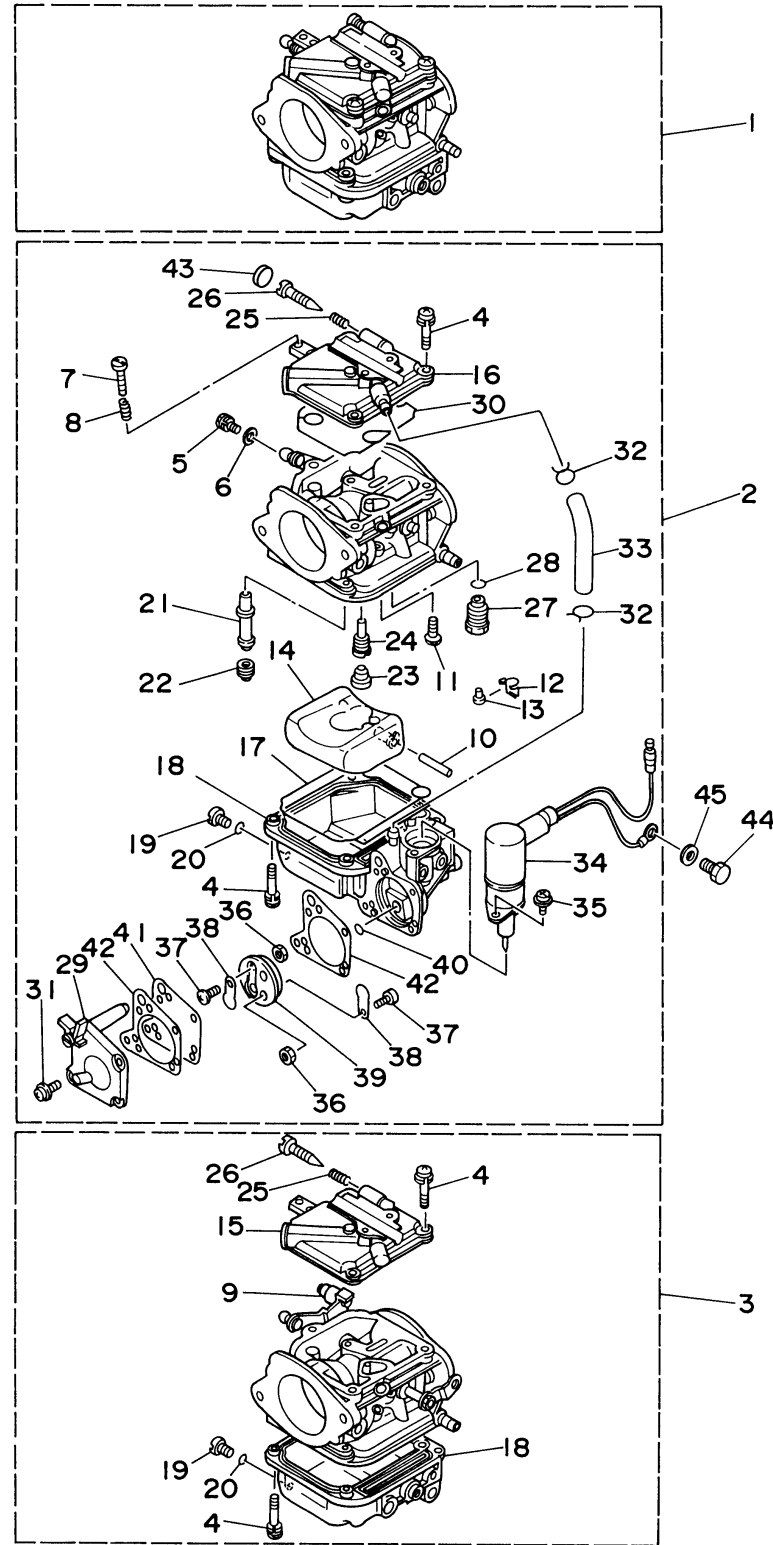

# CARBURETOR

Ref No.	Part Number	Description	Qty	Remarks
1	62X-14301-10-00	CARBURETOR ASSY 1	1	UR 50
1	63D-14301-20-00	CARBURETOR ASSY 1	1	UR 40
2	63D-14302-20-00	CARBURETOR ASSY 2	1	UR 40
2	62X-14302-10-00	CARBURETOR ASSY 2	1	UR 50
3	62X-14303-10-00	CARBURETOR ASSY 3	1	UR 50
3	63D-14303-20-00	CARBURETOR ASSY 3	1	UR 40
4	97980-04114-00	..SCREW, WITH WASHER	21	
5	6K5-14592-00-00	..SCREW	3	
6	90201-05652-00	..WASHER, PLATE	3	
7	63V-14523-00-00	..SCREW, STOP	1	#2
8	90501-10326-00	..SPRING, COMPRESSION	1	#2
9	6H2-14578-00-00	..COLLAR	1	#3
10	6H4-14548-00-00	..PIN, FLOAT ARM	3	
11	98580-04008-00	..SCREW, PAN HEAD	3	
12	663-14159-00-00	..CLIP	3	
13	676-14186-00-00	..PIN, FLOAT	3	
14	6H4-14985-01-00	..FLOAT	3	
15	6H4-14146-30-00	...PLATE	2	#1, 3
16	6H3-14146-20-00	..PLATE	1	#2
17	6H4-14984-00-00	..GASKET, FLOAT CHAMBER	3	

# CARBURETOR

Ref No.	Part Number	Description	Qty	Remarks
18	6H3-14980-10-00	. BODY, FLOAT CHAMBER	1	UR #2
18	6H4-14980-00-00	. BODY, FLOAT CHAMBER	2	UR #1, 3
19	6H3-14992-00-00	. SCREW, DRAIN	3	
20	93210-04230-00	. O-RING	3	
21	62X-14947-00-00	. JET, NEEDLE	3	UR 50
21	63D-14947-00-00	. JET, NEEDLE	3	UR 40
22	63D-14943-81-00	. JET, MAIN (#118)	1	UR 40-#2
22	676-14943-30-00	. JET, MAIN (#115)	2	UR 40-#1, 3
22	676-14943-33-00	. JET, MAIN (#130)	3	UR 50
23	676-14966-00-00	. CAP	3	
24	6H4-14948-12-00	. JET (#62)	3	UR 50
24	6H4-14948-11-00	. JET (#60)	3	UR 40
25	679-14555-00-00	. SPRING	3	
26	692-14923-00-00	. SCREW, PILOT	3	
27	6H4-14590-01-00	. NEEDLE VALVE ASSY	3	
28	93210-04228-00	. O-RING	3	
29	6H3-24452-10-00	. COVER	1	#2
30	6H4-14147-00-00	. O-RING	3	
31	6H4-14567-00-00	. SCREW	4	#2
32	6H3-14137-00-00	. CLIP	2	#2