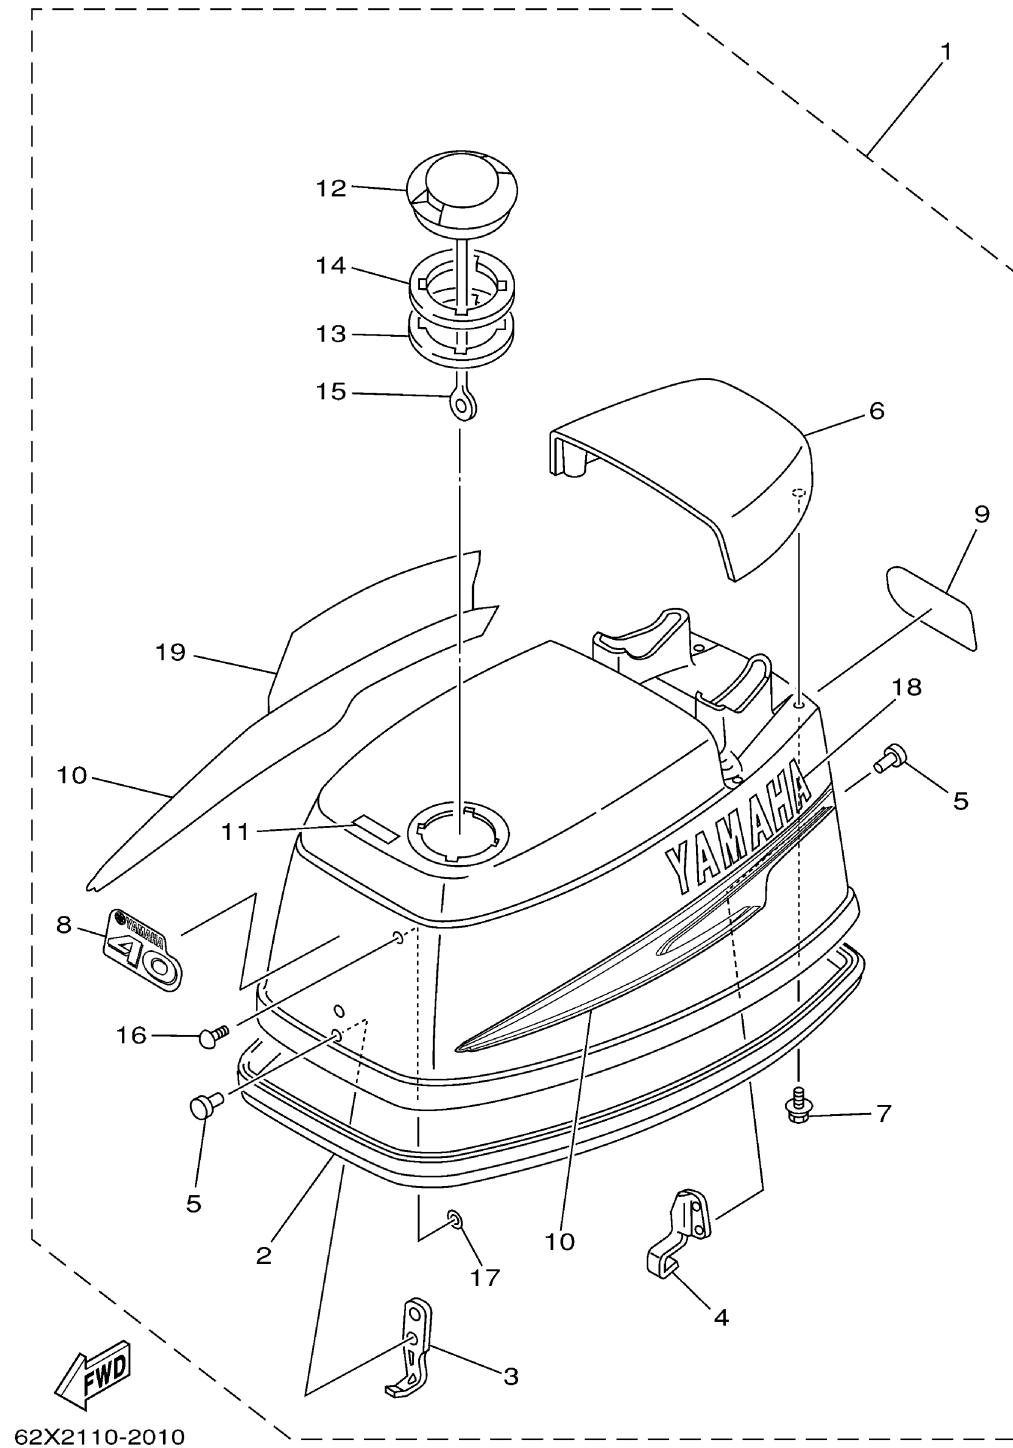

TOP COWLING

Ref No.	Part Number	Description	Qty	Remarks
1	63D-42610-60-4D	TOP COWLING ASSY	1	UR 40
1	62X-42610-60-4D	TOP COWLING ASSY	1	UR 50
2	6H4-42615-00-00	..SEAL	1	
3	6H4-42651-00-00	..HOOK	1	
4	6H4-42652-00-00	..HOOK	1	
5	90266-04M01-00	..RIVET	4	
6	6H4-42613-11-4D	..MOLDING, AIR DUCT	1	
7	90119-06M99-00	..BOLT, WITH WASHER	4	
8	62X-42677-30-00	..GRAPHIC, FRONT	1	UR 50
8	63D-42677-30-00	..GRAPHIC, FRONT	1	UR 40
9	63D-42678-20-00	..GRAPHIC, REAR	1	UR 40
9	62X-42678-20-00	..GRAPHIC, REAR	1	UR 50
10	63D-W0070-20-00	..GRAPHIC SET	1	
11	63D-13436-40-00	..MARK	1	
12	63D-2177H-00-00	..DISK CAP 2	1	
13	6H3-21732-00-00	..SEAL 1	1	
14	6H3-21735-00-00	..SEAL 2	1	
15	6H1-42694-00-00	..BAND	1	
16	90338-05M03-00	..PLUG	1	
17	90183-05M06-00	..NUT, SPRING	1	

CONTINUED ON NEXT FRAME >

TOP COWLING

Ref No.	Part Number	Description	Qty	Remarks
18	63D-42681-20-00	..MARK, COWLING	1	
19	63D-42682-20-00	..MARK, COWLING	1	