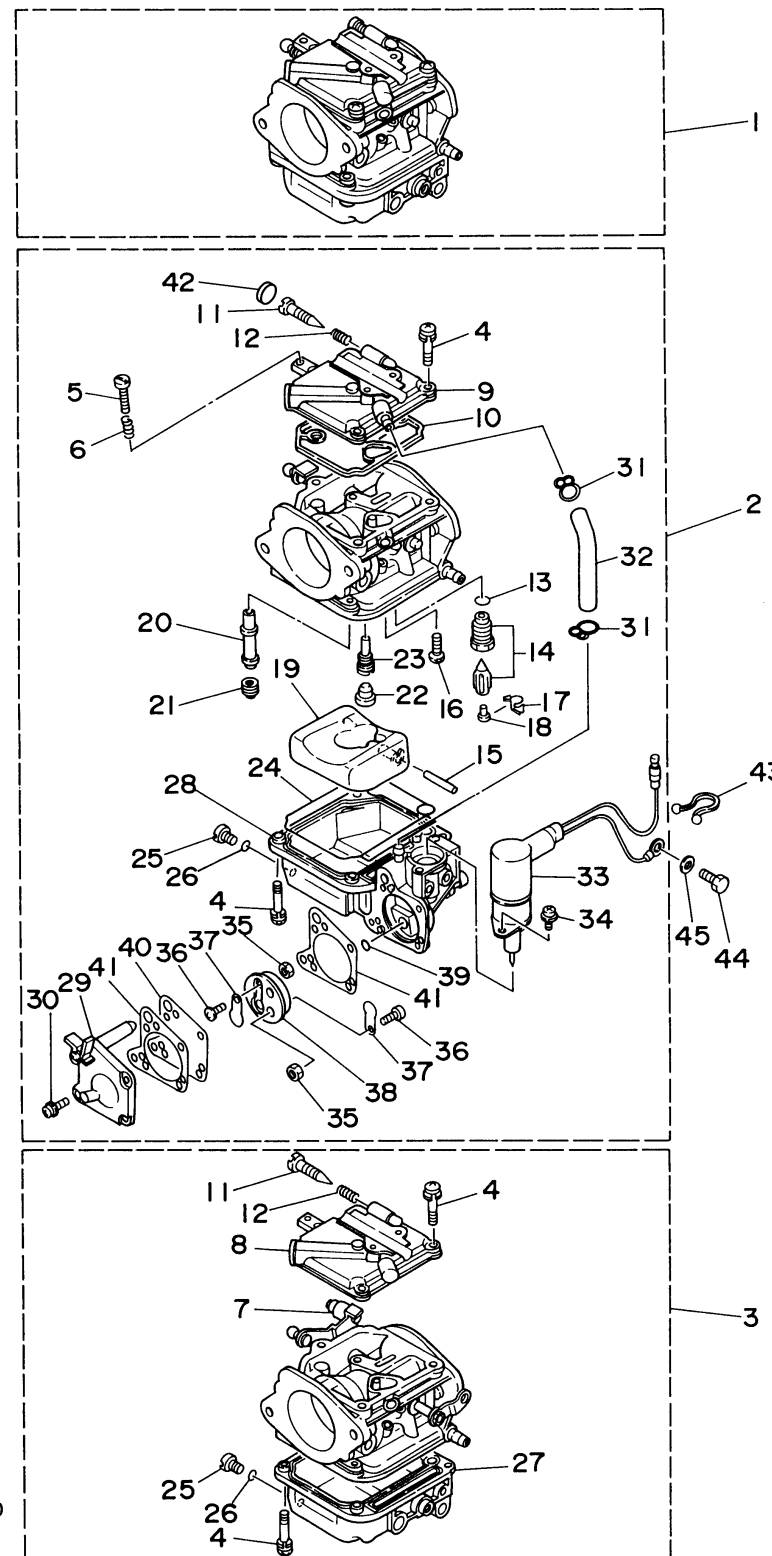

CARBURETOR

Ref No.	Part Number	Description	Qty	Remarks
1	6H3-14301-10-00	CARBURETOR ASSY 1	1	UR 70TR
1	6H2-14301-30-00	CARBURETOR ASSY 1	1	UR 60TR
2	6H2-14302-30-00	CARBURETOR ASSY 2	1	UR 60TR
2	6H3-14302-10-00	CARBURETOR ASSY 2	1	UR 70TR
3	6H3-14303-10-00	CARBURETOR ASSY 3	1	UR 70TR
3	6H2-14303-30-00	CARBURETOR ASSY 3	1	UR 60TR
4	97980-04114-00	..SCREW, WITH WASHER	21	
5	63V-14523-00-00	..SCREW, STOP	1	#2
6	90501-10326-00	..SPRING, COMPRESSION	1	#2
7	6H2-14578-00-00	..COLLAR	1	#3
8	6H4-14146-20-00	..PLATE	2	#1, 3
9	6H3-14146-20-00	..PLATE	1	#2
10	6H4-14147-00-00	..O-RING	3	
11	692-14923-00-00	..SCREW, PILOT	3	
12	697-14555-00-00	..SPRING	4	
13	93210-04228-00	..O-RING	3	
14	6H3-14590-01-00	..NEEDLE VALVE ASSY	3	
15	6H4-14548-00-00	..PIN, FLOAT ARM	3	
16	98580-04008-00	..SCREW, PAN HEAD	3	
17	663-14159-00-00	..CLIP	3	

CONTINUED ON NEXT FRAME >

6H33100-C070

CARBURETOR

Ref No.	Part Number	Description	Qty	Remarks
18	676-14186-00-00	. PIN, FLOAT	3	
19	6H4-14985-01-00	..FLOAT	3	
20	6H3-14947-71-00	..JET, NEEDLE	3	UR 70TR
20	6H2-14947-71-00	..JET, NEEDLE	3	UR 60TR
21	6H3-14943-36-00	..JET, MAIN (#145)	1	UR 60TR-#3
21	6H3-14943-37-00	..JET, MAIN (#150)	3	UR 70TR
21	6H3-14943-35-00	..JET, MAIN (#140)	2	UR 60TR-#1, 2
22	676-14966-00-00	. CAP	3	
23	6H3-14948-17-00	..JET (#75)	3	UR 70TR
23	6H3-14948-13-00	..JET (#65)	3	UR 60TR
24	6H4-14984-00-00	..GASKET, FLOAT CHAMBER	3	
25	6H3-14992-00-00	..SCREW, DRAIN	3	
26	93210-04230-00	. O-RING	3	
27	6H4-14980-00-00	. BODY, FLOAT CHAMBER	2	#1, 3
28	6H3-14980-10-00	. BODY, FLOAT CHAMBER	1	#2
29	6H3-24452-10-00	..COVER	1	#2
30	6H4-14567-00-00	..SCREW	4	#2
31	6H3-14137-00-00	..CLIP	2	#2
32	6H3-14349-00-00	..PIPE	1	#2
33	6H3-14380-00-00	..STARTER ASSY	1	#2