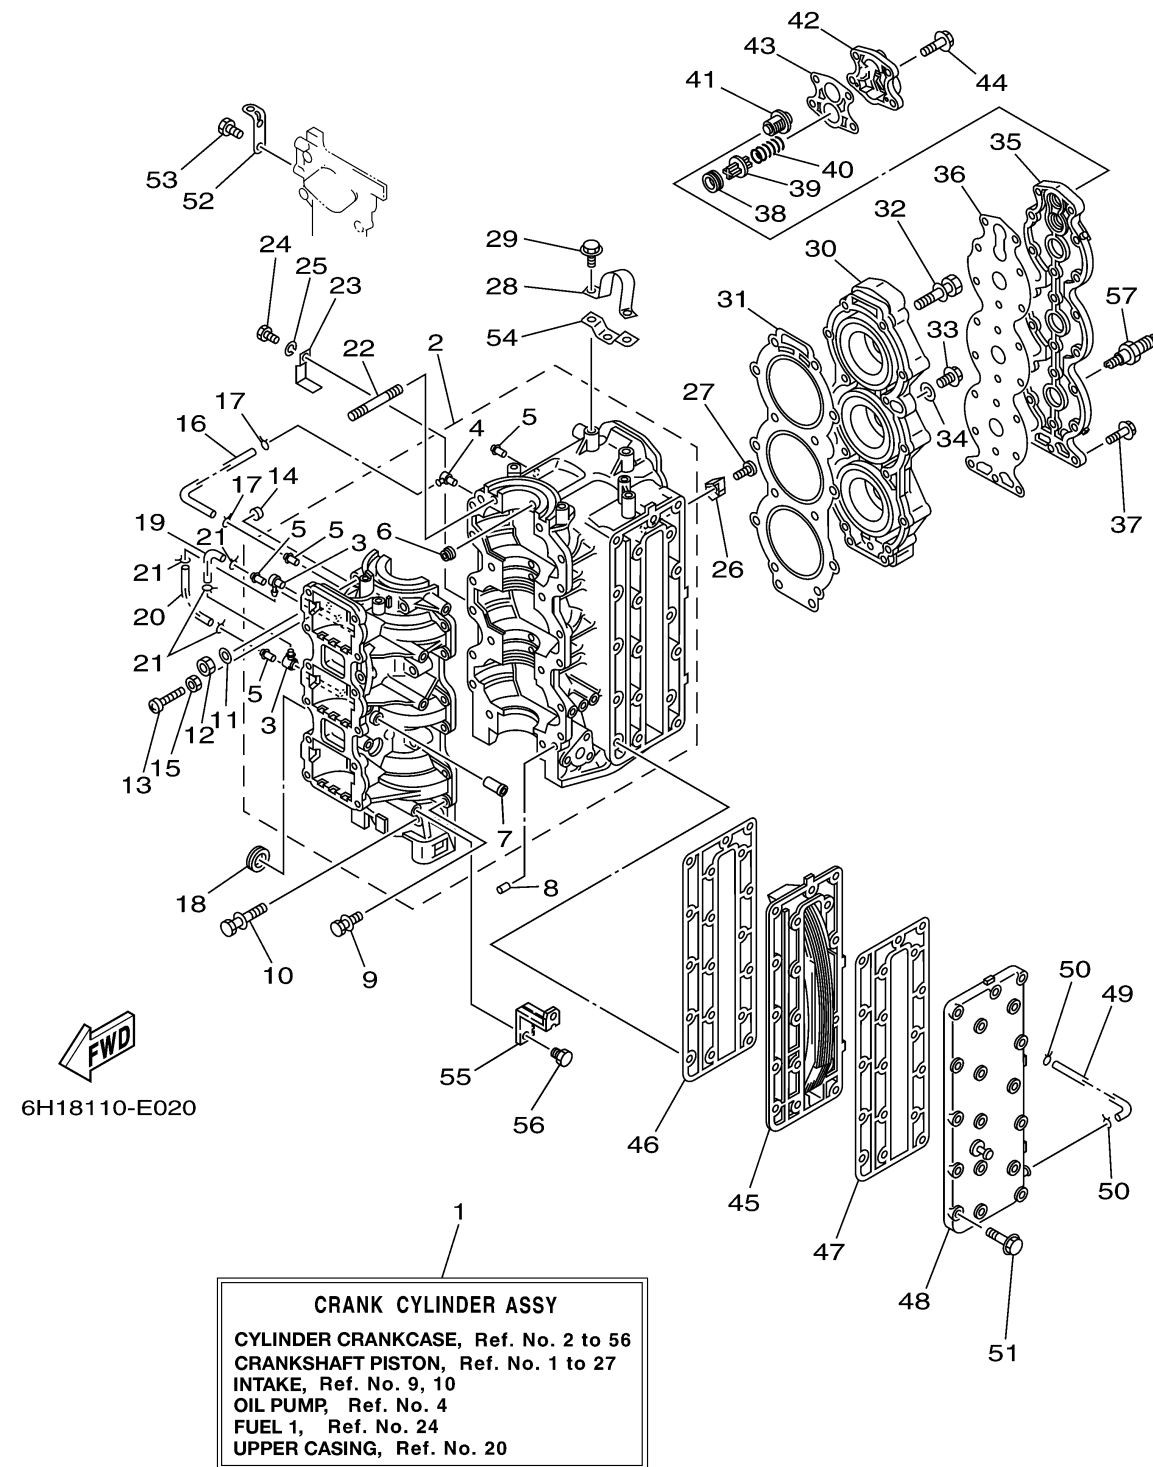

CYLINDER CRANKCASE

Ref No.	Part Number	Description	Qty	Remarks
1	6H1-W0090-44-1S	CRANK CYLINDER ASSY	1	
2	6H1-15100-02-1S	CRANKCASE ASSY	1	
3	688-11370-01-00	. CHECK VALVE ASSY	2	
4	650-11370-01-00	..CHECK VALVE ASSY	1	
5	624-14485-00-00	..PIPE, JOINT	4	
6	663-11518-01-00	..LOCK, BEARING	3	
7	650-24378-00-00	..PIPE, JOINT 4	1	
8	93608-12063-00	PIN, DOWEL	2	
9	90119-06M12-00	BOLT, WITH WASHER	12	
10	90119-10005-00	BOLT, WITH WASHER	6	
11	90201-10008-00	WASHER, PLATE	2	
12	95313-10600-00	NUT	2	
13	90157-06014-00	SCREW, PAN HEAD	1	
14	688-44194-00-00	CAP	1	
15	95303-06700-00	NUT	1	
16	90445-07260-00	HOSE (L276)	1	
17	90467-06016-00	CLIP	2	
18	90480-24M04-00	GROMMET	1	
19	90445-07M00-00	HOSE (L100)	1	
20	90445-07M23-00	HOSE (L408)	1	

CONTINUED ON NEXT FRAME >

CYLINDER CRANKCASE

Ref No.	Part Number	Description	Qty	Remarks
21	90467-06016-00	CLIP	4	
22	90116-10M06-00	BOLT, STUD	2	
23	90465-12M03-00	CLAMP	1	
24	97095-06014-00	BOLT	1	
25	92995-06100-00	WASHER, SPRING	1	
26	688-11325-00-00	ANODE	2	
27	98780-04015-00	SCREW, FLAT HEAD	2	
28	688-11119-01-00	HANGER, ENGINE	1	
29	90119-08MA3-00	BOLT, WITH WASHER	2	
30	6H1-11111-01-1S	HEAD, CYLINDER 1	1	
31	688-11181-A1-00	.GASKET, CYLINDER HEAD 1	1	
32	90119-08MA8-00	BOLT, WITH WASHER	14	
33	90340-14M00-00	.PLUG, STRAIGHT SCREW	1	
34	90430-14115-00	.GASKET	1	
35	688-11191-00-1S	COVER, CYLINDER HEAD 1	1	
36	688-11193-A1-00	GASKET, HEAD COVER 1	1	
37	90119-06MA3-00	BOLT, WITH WASHER	18	
38	90480-20M05-00	GROMMET	1	
39	688-12416-00-00	VALVE, PRESSURE CONTROL	1	
40	90501-16M11-00	SPRING, COMPRESSION	1	