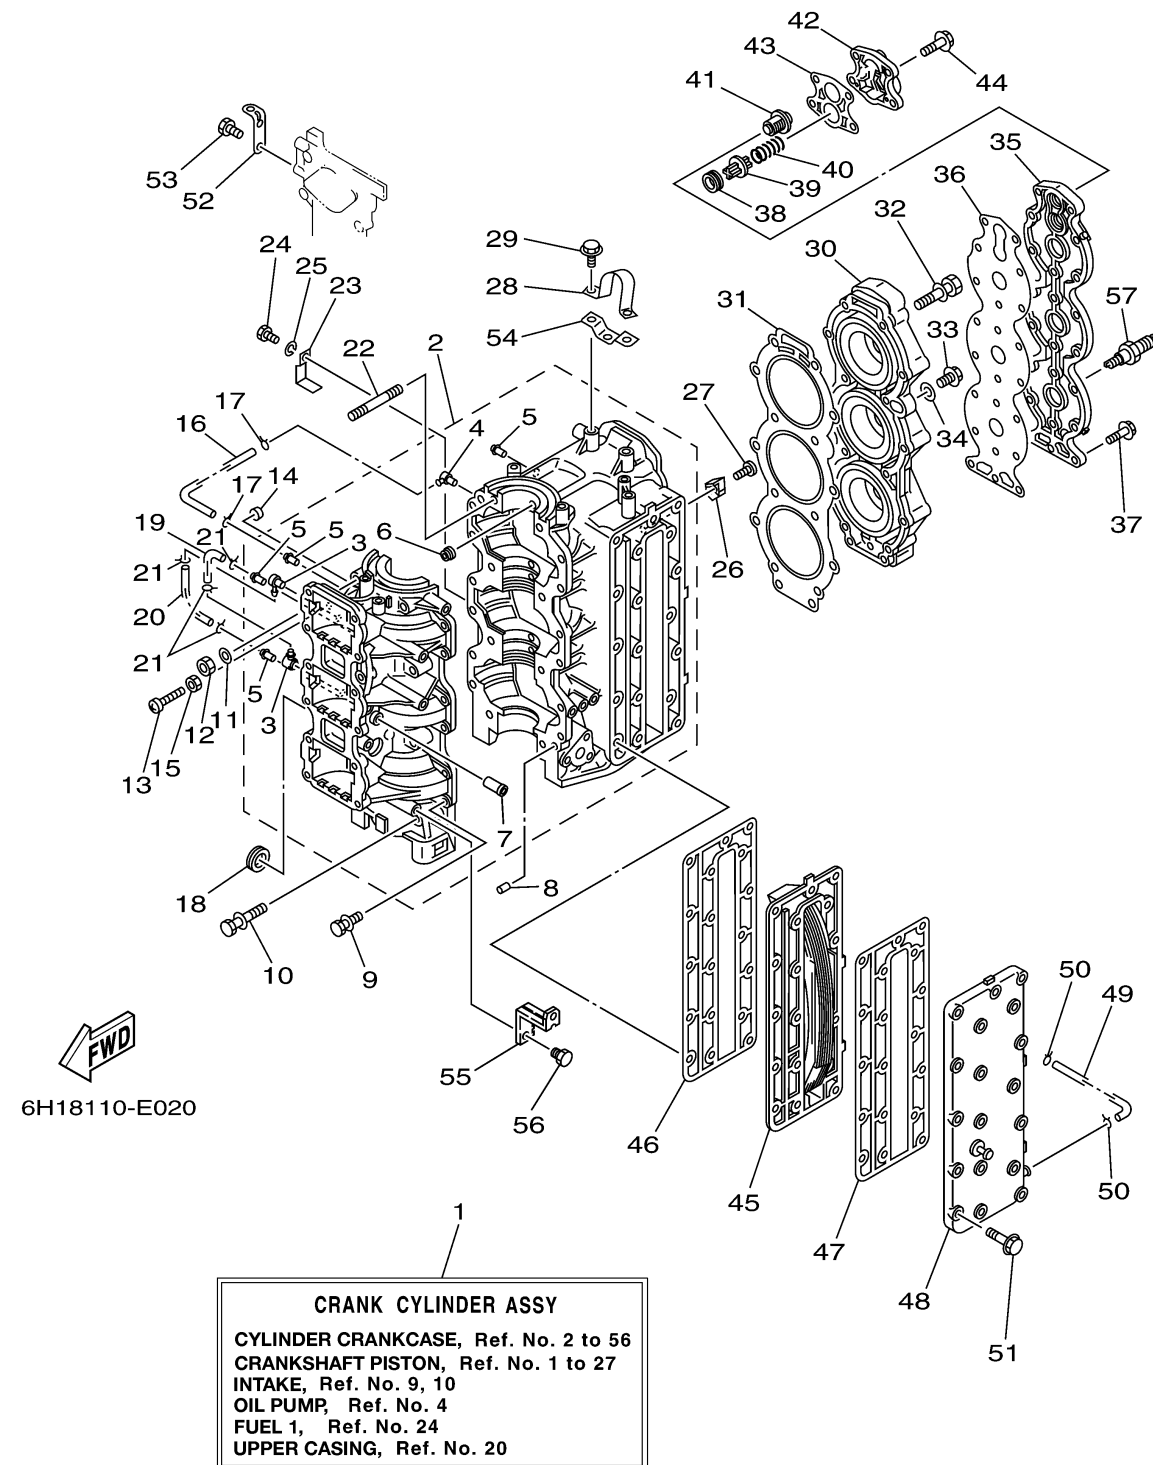

CYLINDER CRANKCASE

Ref No.	Part Number	Description	Qty	Remarks
1	6H1-W0090-44-1S	CRANK CYLINDER ASSY	1	
2	6H1-15100-02-1S	CRANKCASE ASSY	1	
3	688-11370-01-00	. CHECK VALVE ASSY	2	
4	650-11370-01-00	..CHECK VALVE ASSY	1	
5	624-14485-00-00	..PIPE, JOINT	4	
6	663-11518-01-00	..LOCK, BEARING	3	
7	650-24378-00-00	..PIPE, JOINT 4	1	
8	93608-12063-00	PIN, DOWEL	2	
9	90119-06M12-00	BOLT, WITH WASHER	12	
10	90119-10005-00	BOLT, WITH WASHER	6	
11	90201-10008-00	WASHER, PLATE	2	
12	95313-10600-00	NUT	2	
13	90157-06014-00	SCREW, PAN HEAD	1	
14	688-44194-00-00	CAP	1	
15	95303-06700-00	NUT	1	
16	90445-07260-00	HOSE (L276)	1	
17	90467-06016-00	CLIP	2	
18	90480-24M04-00	GROMMET	1	
19	90445-07M00-00	HOSE (L100)	1	
20	90445-07M23-00	HOSE (L408)	1	

CONTINUED ON NEXT FRAME >

CYLINDER CRANKCASE

Ref No.	Part Number	Description	Qty	Remarks
21	90467-06016-00	CLIP	4	
22	90116-10M06-00	BOLT, STUD	2	
23	90465-12M03-00	CLAMP	1	
24	97095-06014-00	BOLT	1	
25	92995-06100-00	WASHER, SPRING	1	
26	688-11325-00-00	ANODE	2	
27	98780-04015-00	SCREW, FLAT HEAD	2	
28	688-11119-01-00	HANGER, ENGINE	1	
29	90119-08MA3-00	BOLT, WITH WASHER	2	
30	6H1-11111-01-1S	HEAD, CYLINDER 1	1	
31	688-11181-A1-00	.GASKET, CYLINDER HEAD 1	1	
32	90119-08MA8-00	BOLT, WITH WASHER	14	
33	90340-14M00-00	.PLUG, STRAIGHT SCREW	1	
34	90430-14115-00	.GASKET	1	
35	688-11191-00-1S	COVER, CYLINDER HEAD 1	1	
36	688-11193-A1-00	GASKET, HEAD COVER 1	1	
37	90119-06MA3-00	BOLT, WITH WASHER	18	
38	90480-20M05-00	GROMMET	1	
39	688-12416-00-00	VALVE, PRESSURE CONTROL	1	
40	90501-16M11-00	SPRING, COMPRESSION	1	