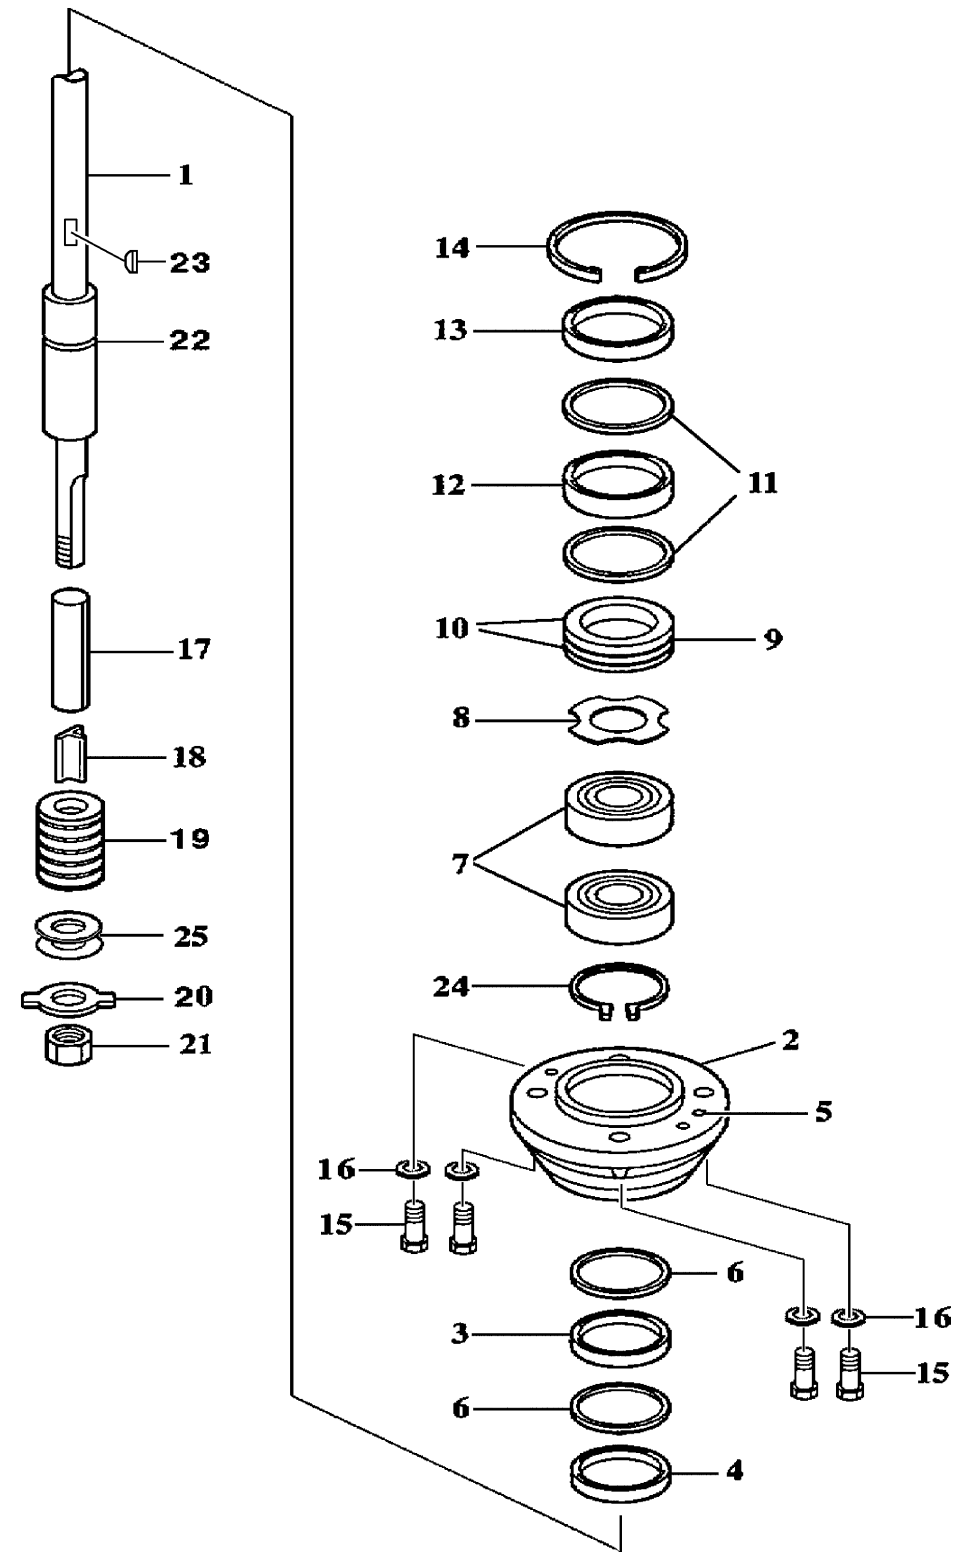

# DRIVE 1 F115

Ref No.	Part Number	Description	Qty	Remarks
1	68V-JD001-65-61	DRIVESHAFT ASSEMBLY W/BEARING CARRIER	1	
1	68V-JD001-65-50	DRIVESHAFT ONLY	1	
2	6H1-JD003-93-05	. BEARING CARRIER W/SEAL, O-RINGS	1	
3	6H4-JD005-06-00	. SHAFT SEAL (N472324)	1	
4	6H4-JD005-07-00	. SHAFT SEAL (N6324S)	1	
5	6H4-JD005-21-00	. O-RING	3	
6	6H4-JD005-17-00	. RETAINING RING	2	
7	6H4-JD005-02-00	BEARING (7305B-UA)	2	
8	6H4-JD004-04-00	BACK-UP WASHER	1	
9	6H4-JD004-32-00	SEAL RING ASSY, LARGE	1	
10	6H4-JD005-27-00	. O-RING (568-141)	2	
11	6H4-JD005-17-00	RETAINING RING	2	
12	6H4-JD005-06-00	SHAFT SEAL (N472324)	1	
13	6H4-JD005-07-00	SHAFT SEAL (N6324S)	1	
14	6H1-JD005-13-00	RETAINING RING	1	
15	6H1-JD006-02-01	BOLT	4	
16	6H4-JD006-40-00	WASHER, SPRING LOCK	4	
17	6H1-JD001-36-00	SHAFT SLEEVE, IMPELLER	1	
18	6H1-JD004-34-00	KEY, TEE	1	
19	6H1-JD001-21-00	SHIM WASHER	8	

# DRIVE 1 F115

Ref No.	Part Number	Description	Qty	Remarks
20	6H1-JD007-81-00	NUT KEEPER	1	
21	6H1-JD001-22-10	NUT, DRIVESHAFT FLAT	1	
22	6H4-JD000-41-00	SHAFT BEARING THRUST RING	1	
23	90280-04M05-00	WOODRUFF KEY, DRIVESHAFT	1	
24	6H4-JD005-11-00	RETAINING RING	1	
25	67F-JD001-71-90	TORSIONAL DAMPER KIT	1	