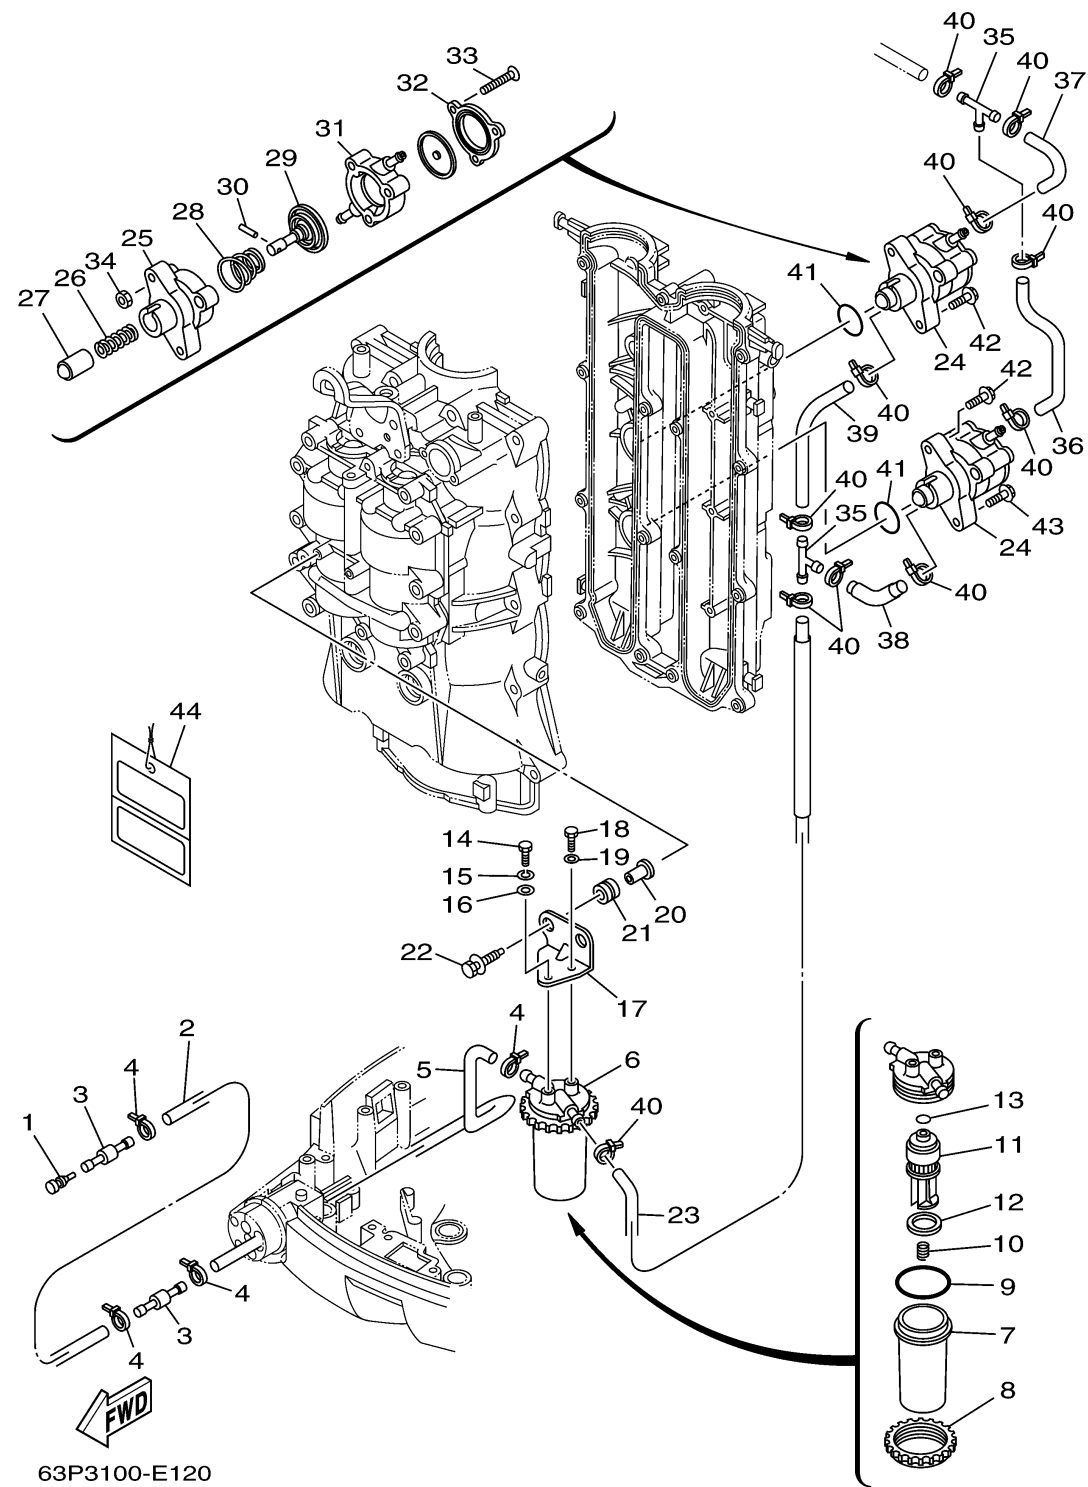

FUEL 1

Ref No.	Part Number	Description	Qty	Remarks
1	689-85547-00-00	DAMPER	1	
2	90445-13511-00	HOSE (L2000)	1	
3	6R3-24377-10-00	PIPE, JOINT 2	2	
4	90465-11M10-00	CLAMP	4	
5	63P-24316-00-00	PIPE 6	1	
6	65L-24560-00-00	FILTER ASSY	1	
7	61A-24521-00-00	. CUP, FILTER	1	
8	65L-24531-01-00	. .NUT	1	
9	61A-24564-00-00	. O-RING	1	
10	65L-24577-00-00	. SPRING	1	
11	65L-24563-00-00	. ELEMENT, FILTER	1	
12	61A-24469-00-00	. FLOAT, WATER LEVEL	1	
13	65L-24564-00-00	. .O-RING	1	
14	97095-06016-00	BOLT	1	
15	92995-06100-00	WASHER, SPRING	1	
16	90201-06068-00	WASHER, PLATE	1	
17	63P-24566-00-00	BRACKET, FILTER	1	
18	97095-06014-00	BOLT	1	
19	92995-06600-00	WASHER	1	
20	90387-06M60-00	COLLAR	2	

CONTINUED ON NEXT FRAME >

63P3100-E120

FUEL 1

Ref No.	Part Number	Description	Qty	Remarks
21	90480-10M23-00	GROMMET	2	
22	90119-06071-00	BOLT, WITH WASHER	2	
23	63P-24311-10-00	PIPE, FUEL 1	1	
24	63P-24410-00-00	FUEL PUMP ASSY	2	
25	68V-24412-00-00	..BODY 1	1	
26	68V-24454-00-00	..SPRING	1	
27	63P-13131-00-00	..PLUNGER	1	
28	63P-24423-00-00	..SPRING, DIAPHRAGM	1	
29	68V-24411-00-00	..DIAPHRAGM	1	
30	68V-24374-00-00	..PIN	1	
31	68V-24413-00-00	..BODY 2	1	
32	63P-24414-00-00	..BODY 3	1	
33	68V-24444-00-00	..SCREW	3	
34	68V-24149-00-00	..NUT	3	
35	6E5-24378-00-00	PIPE, JOINT 3	2	
36	63P-24314-00-00	PIPE 4	1	
37	63P-24315-00-00	PIPE 5	1	
38	63P-24312-10-00	PIPE 2	1	
39	63P-24313-10-00	PIPE 3	1	
40	90465-11M10-00	CLAMP	11	