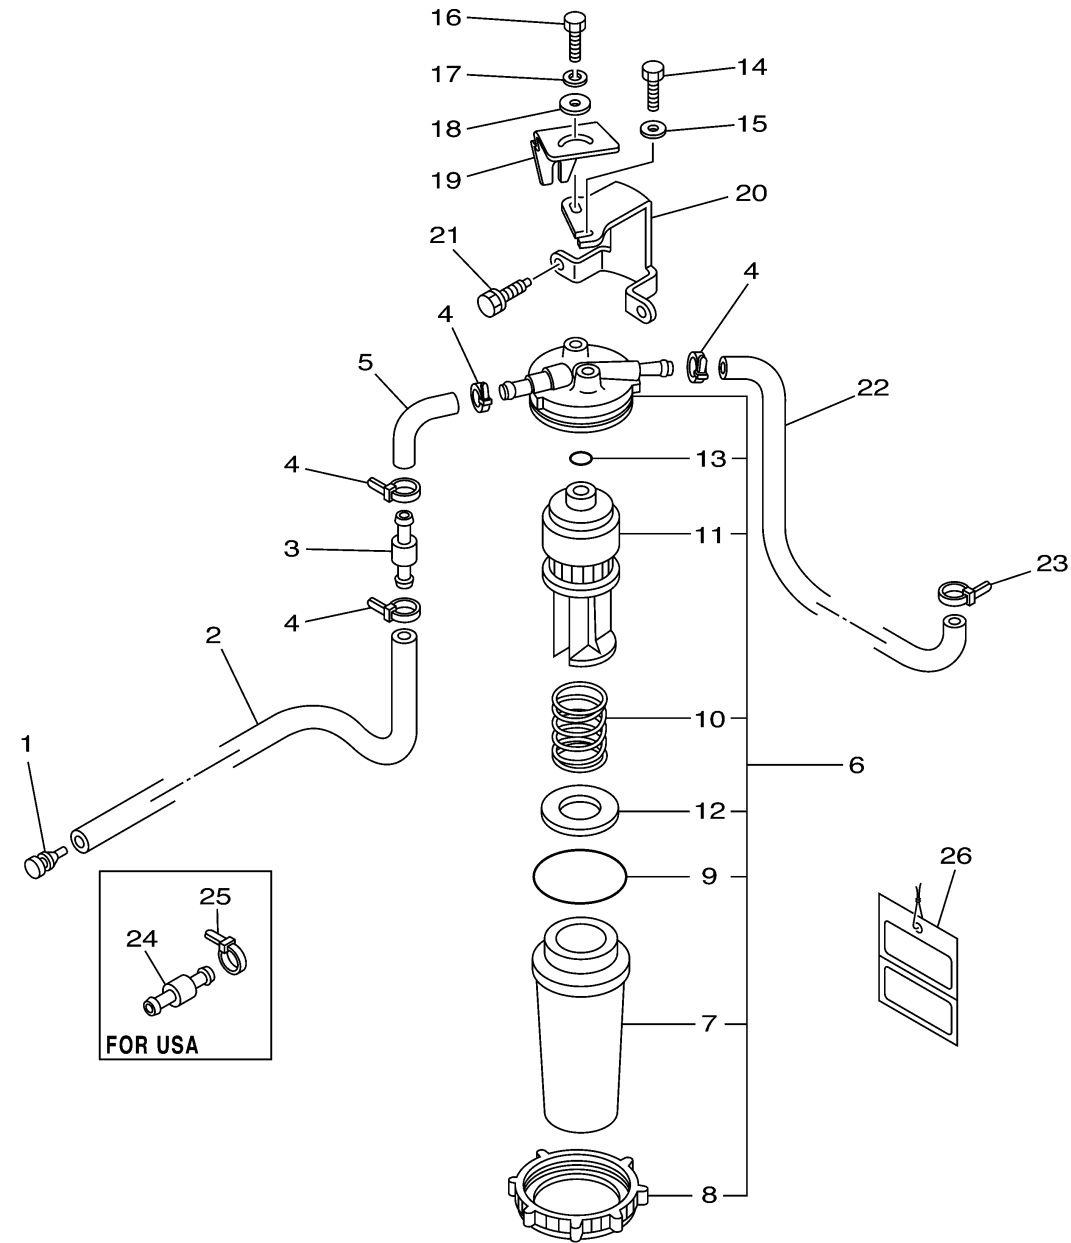

# FUEL 1

Ref No.	Part Number	Description	Qty	Remarks
21	90119-06037-00	BOLT, WITH WASHER	2	
22	69J-24313-00-00	PIPE 3	1	
23	90465-11M10-00	CLAMP	1	
24	6R3-24377-10-00	PIPE, JOINT 2	1	
25	90465-11M10-00	CLAMP	1	
26	61H-2819R-31-00	TAG, WARNING	1	

69J3100-C130