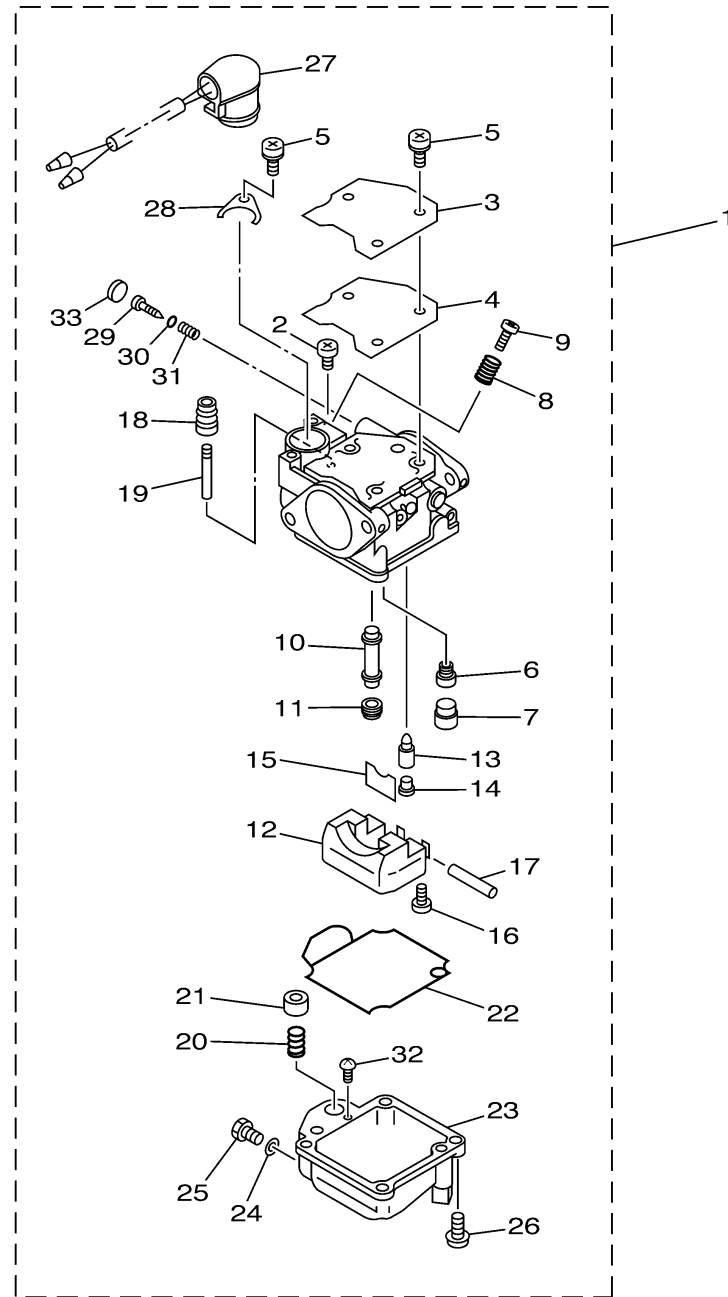

CARBURETOR

68U3100-C070

| Ref No. | Part Number | Description | Qty | Remarks |
|---------|-----------------|-----------------------|-----|-------------|
| 1 | 65W-14901-50-00 | CARBURETOR ASSY 1 | 1 | UR EH/ER/TR |
| 1 | 65W-14901-60-00 | CARBURETOR ASSY 1 | 1 | UR MH |
| 2 | 98580-04006-00 | ..SCREW, PAN HEAD | 1 | |
| 3 | 65W-14572-00-00 | ..PLATE | 1 | |
| 4 | 65W-14126-10-00 | ..GASKET | 1 | |
| 5 | 97803-04010-00 | ..SCREW, PAN HEAD | 4 | |
| 6 | 676-14948-07-00 | ..JET (#50) | 1 | |
| 7 | 679-14966-00-00 | ..RUBBER CAP | 1 | |
| 8 | 90501-10326-00 | ..SPRING, COMPRESSION | 1 | |
| 9 | 63V-14523-00-00 | ..SCREW, STOP | 1 | |
| 10 | 65W-14947-00-00 | ..JET, NEEDLE | 1 | |
| 11 | 65W-14943-29-00 | ..JET, MAIN (#112) | 1 | |
| 12 | 63V-14985-00-00 | ..FLOAT | 1 | |
| 13 | 6G1-14546-01-00 | ..VALVE, NEEDLE | 1 | |
| 14 | 676-14186-00-00 | ..PIN, FLOAT | 1 | |
| 15 | 663-14159-00-00 | ..CLIP | 1 | |
| 16 | 98580-04008-00 | ..SCREW, PAN HEAD | 1 | |
| 17 | 6H4-14548-00-00 | ..PIN, FLOAT ARM | 1 | |
| 18 | 65W-14373-01-00 | ..COVER, PLUNGER CAP | 1 | |
| 19 | 65W-14379-00-00 | ..ROD, STARTER | 1 | |