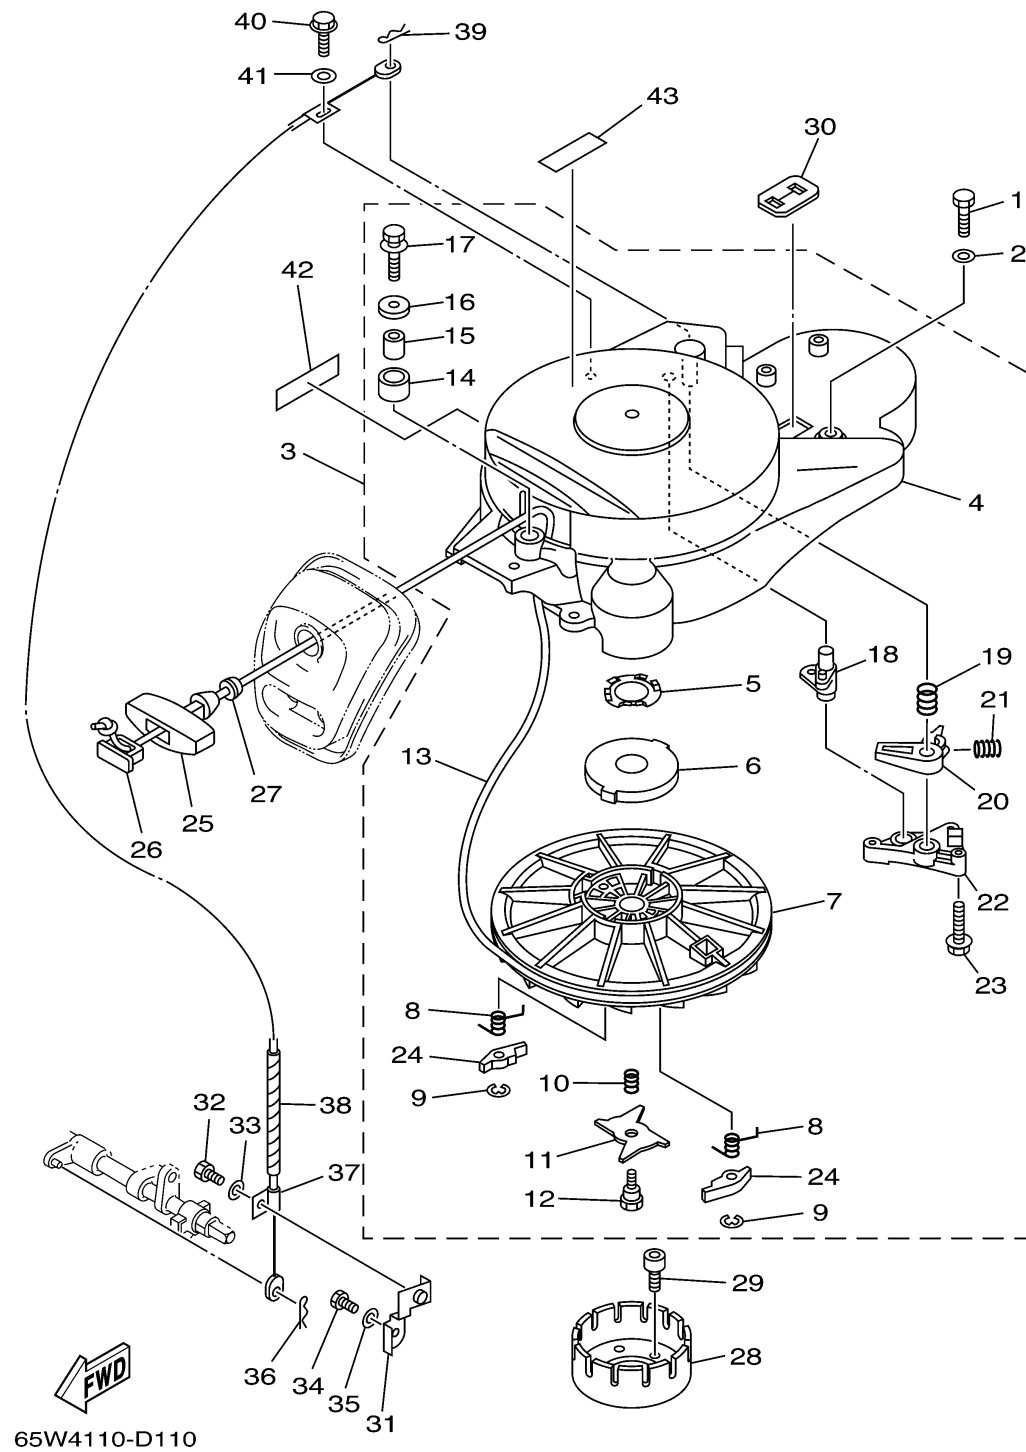

STARTER

Ref No.	Part Number	Description	Qty	Remarks
1	97095-06025-00	.BOLT	4	MH
2	92995-06600-00	WASHER	4	MH
3	65W-W1571-20-00	STARTER ASSY	1	MH
4	65W-15711-20-00	.CASE, STARTER	1	
5	65W-15732-00-00	.WASHER, WAVE 1	1	
6	65W-15713-00-00	.SPRING, STARTER	1	
7	65W-15714-01-00	.DRUM, SHEAVE	1	
8	65W-15734-00-00	.SPRING, RETURN	2	
9	65W-15744-00-00	.CIRCLIP	2	
10	65W-15715-00-00	.SPRING, FRICTION	1	
11	65W-15716-00-00	.PLATE, DRIVE	1	
12	65W-15793-00-00	.SCREW	1	
13	90890-44373-00	ROPE, STARTER	1	UNAVAILABLE - OBTAIN LOCALLY - CUT TO 1.7M LENGTH
14	65W-15752-00-00	.ROLLER, WIRE	1	
15	65W-15753-00-00	.BUSH	1	
16	65W-15791-00-00	.WASHER, LOCK	1	
17	65W-15481-00-00	.BOLT 1	1	
18	65W-15735-01-00	.GUIDE, CAM	1	
19	65W-15767-01-00	.SPRING	1	
20	65W-15794-00-00	.STOPPER	1	

CONTINUED ON NEXT FRAME >

STARTER

Ref No.	Part Number	Description	Qty	Remarks
21	65W-15784-00-00	. .SPRING, RETURN	1	
22	65W-15414-00-00	. .COVER 1	1	
23	65W-15768-00-00	. .BOLT	3	
24	65W-15741-10-00	. .PAWL, DRIVE	2	
25	689-15755-01-00	.HANDLE, STARTER	1	MH
26	6F5-15779-02-00	.COVER	1	MH
27	6A0-15789-00-00	.DAMPER	1	MH
28	65W-15723-10-00	PULLEY, STARTER	1	MH
29	90110-08M03-00	BOLT, HEXAGON SOCKET HEAD	3	MH
30	65W-81639-10-00	PLATE, ARMATURE FITTING	1	MH
31	65W-15774-00-00	STAY 4	1	MH
32	97095-06012-00	.BOLT	1	MH
33	92995-06600-00	WASHER	1	MH
34	97095-06012-00	.BOLT	1	MH
35	92995-06600-00	WASHER	1	MH
36	90468-18008-00	.CLIP	1	MH
37	65W-15770-20-00	CABLE COMP., STARTER STOP	1	MH
38	90446-06M90-00	HOSE (L120)	1	MH
39	90468-10005-00	CLIP	1	MH
40	65W-15482-20-00	BOLT 2	1	MH

CONTINUED ON NEXT FRAME >

STARTER

Ref No.	Part Number	Description	Qty	Remarks
41	65W-15726-00-00	WASHER, FLAT	1	MH
42	65W-13437-42-00	MARK, CAUTION	1	MH
43	6A1-83625-41-00	MARK 5	1	MH