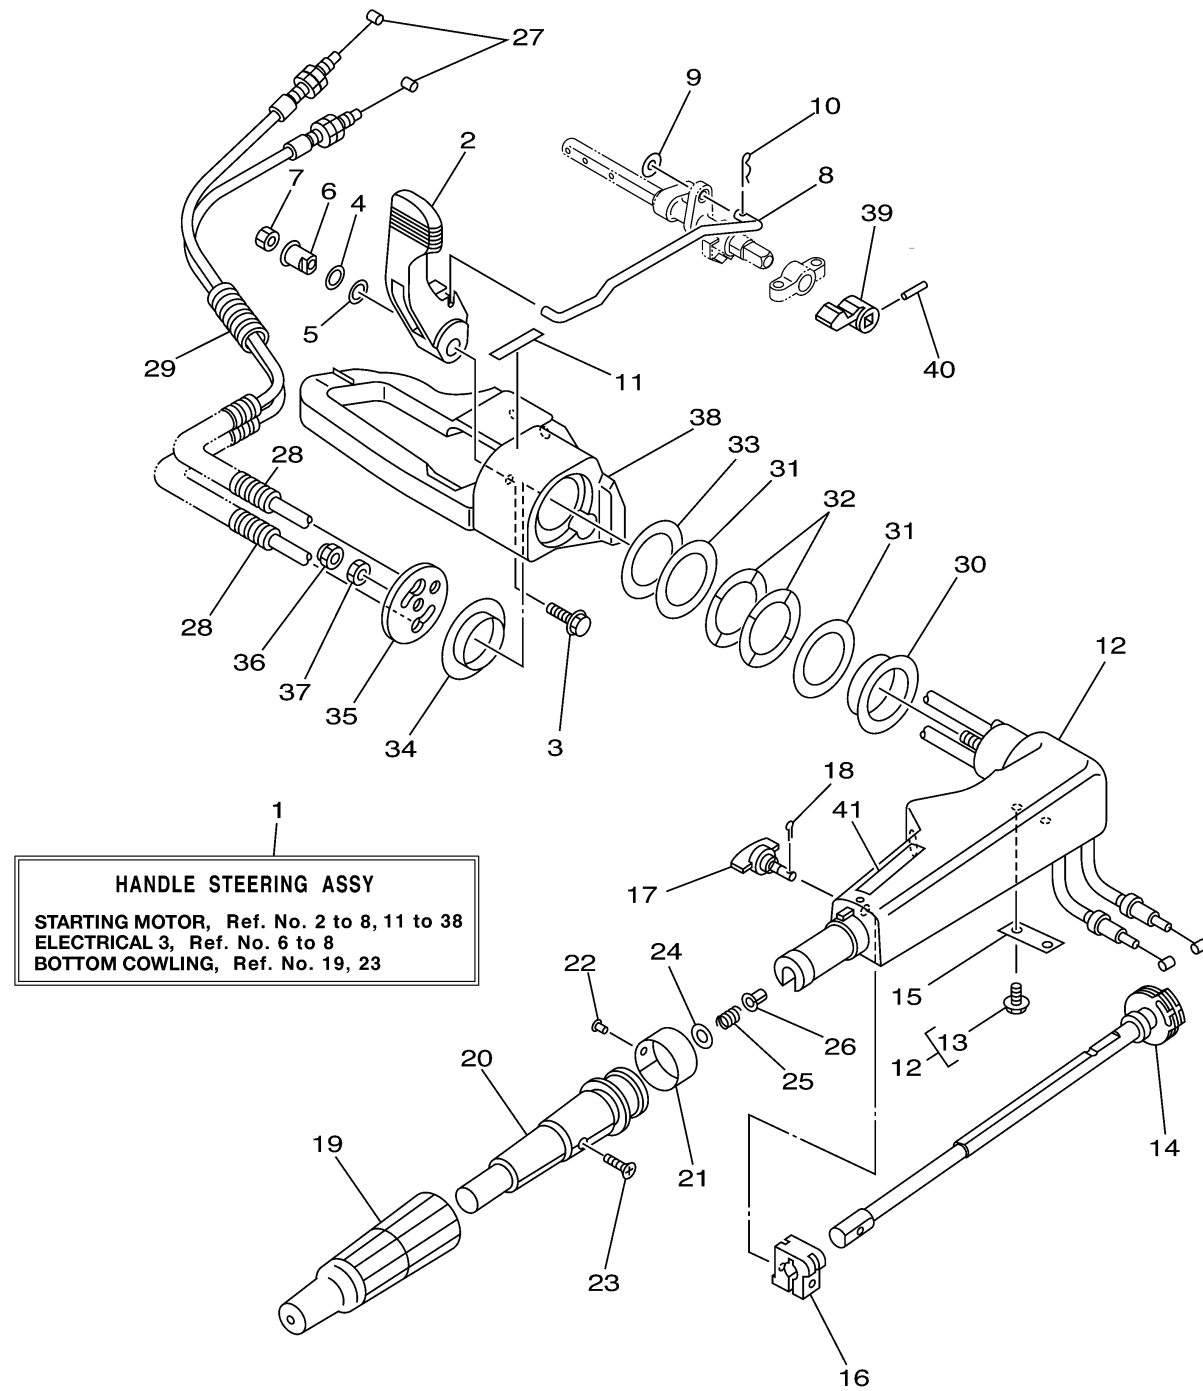

STEERING

Ref No.	Part Number	Description	Qty	Remarks
1	65W-W0084-01-4D	HANDLE STEERING ASSY	1	MH/EH
2	65W-44111-00-00	HANDLE, GEAR SHIFT	1	MH/EH
3	90119-06M85-00	BOLT, WITH WASHER	1	MH/EH
4	90206-12M00-00	WASHER, WAVE	1	MH/EH
5	90201-12M07-00	WASHER, PLATE	1	MH/EH
6	65W-42123-00-00	BOLT, HANDLE JOINT	1	MH/EH
7	95380-06600-00	NUT, HEXAGON	1	MH/EH
8	65W-44124-00-00	LINK, SHIFT ROD	1	MH/EH
9	92990-06200-00	WASHER, PLAIN	1	MH/EH
10	90468-18008-00	.CLIP	1	MH/EH
11	6E0-44191-11-00	INDICATOR, SHIFT	1	MH/EH
12	65W-42101-01-4D	HANDLE, STEERING	1	MH/EH
13	90109-06M86-00	. .BOLT	2	
14	65W-42138-00-00	LEVER, THROTTLE	1	MH/EH
15	65W-42159-00-00	STAY	1	MH/EH
16	6G1-42126-00-00	FRICTION, STEERING HANDLE GRIP	1	MH/EH
17	65W-42125-00-00	BOLT, FRICTION ADJUSTING	1	MH/EH
18	91490-16010-00	PIN. COTTER	1	MH/EH
19	66M-42177-00-00	RUBBER, HANDLE	1	MH/EH
20	66M-42119-00-00	GRIP, STEERING HANDLE	1	MH/EH

CONTINUED ON NEXT FRAME >

65W4110-D180

STEERING

Ref No.	Part Number	Description	Qty	Remarks
21	6J0-42137-00-00	INDICATOR, THROTTLE	1	MH/EH
22	90269-02M09-00	RIVET	1	MH/EH
23	90149-05M13-00	SCREW	1	MH/EH
24	92903-10600-00	WASHER, PLATE	1	MH/EH
25	90501-23215-00	SPRING, COMPRESSION	1	MH/EH
26	90386-08032-00	BUSH	1	MH/EH
27	65W-26311-00-00	CABLE, THROTTLE 1	2	MH/EH
28	90446-10M86-00	HOSE (L140)	2	MH/EH
29	90446-14M88-00	HOSE	1	MH/EH
30	90386-40MA0-00	BUSH	1	MH/EH
31	90201-43M00-00	WASHER, PLATE	2	MH/EH
32	90206-43M22-00	WASHER, WAVE	2	MH/EH
33	90202-43M57-00	WASHER, PLATE	1	MH/EH
34	90386-40M99-00	BUSH	1	MH/EH
35	65W-42131-01-00	COVER, HANDLE STEERING	1	MH/EH
36	95780-10300-00	NUT, FLANGE	1	MH/EH
37	95380-10700-00	NUT	1	MH/EH
38	65W-42121-01-4D	BRACKET	1	MH/EH
39	65W-44173-00-00	LEVER, SHIFT CONTROL	1	EH/ER/TR
40	90254-03M05-00	PIN, SPRING	1	EH/ER/TR

CONTINUED ON NEXT FRAME >

65W4110-D180

STEERING

Ref No.	Part Number	Description	Qty	Remarks
41	6E0-83627-41-00	LABEL, CAUTION 7	1	MH/EH

65W4110-D180