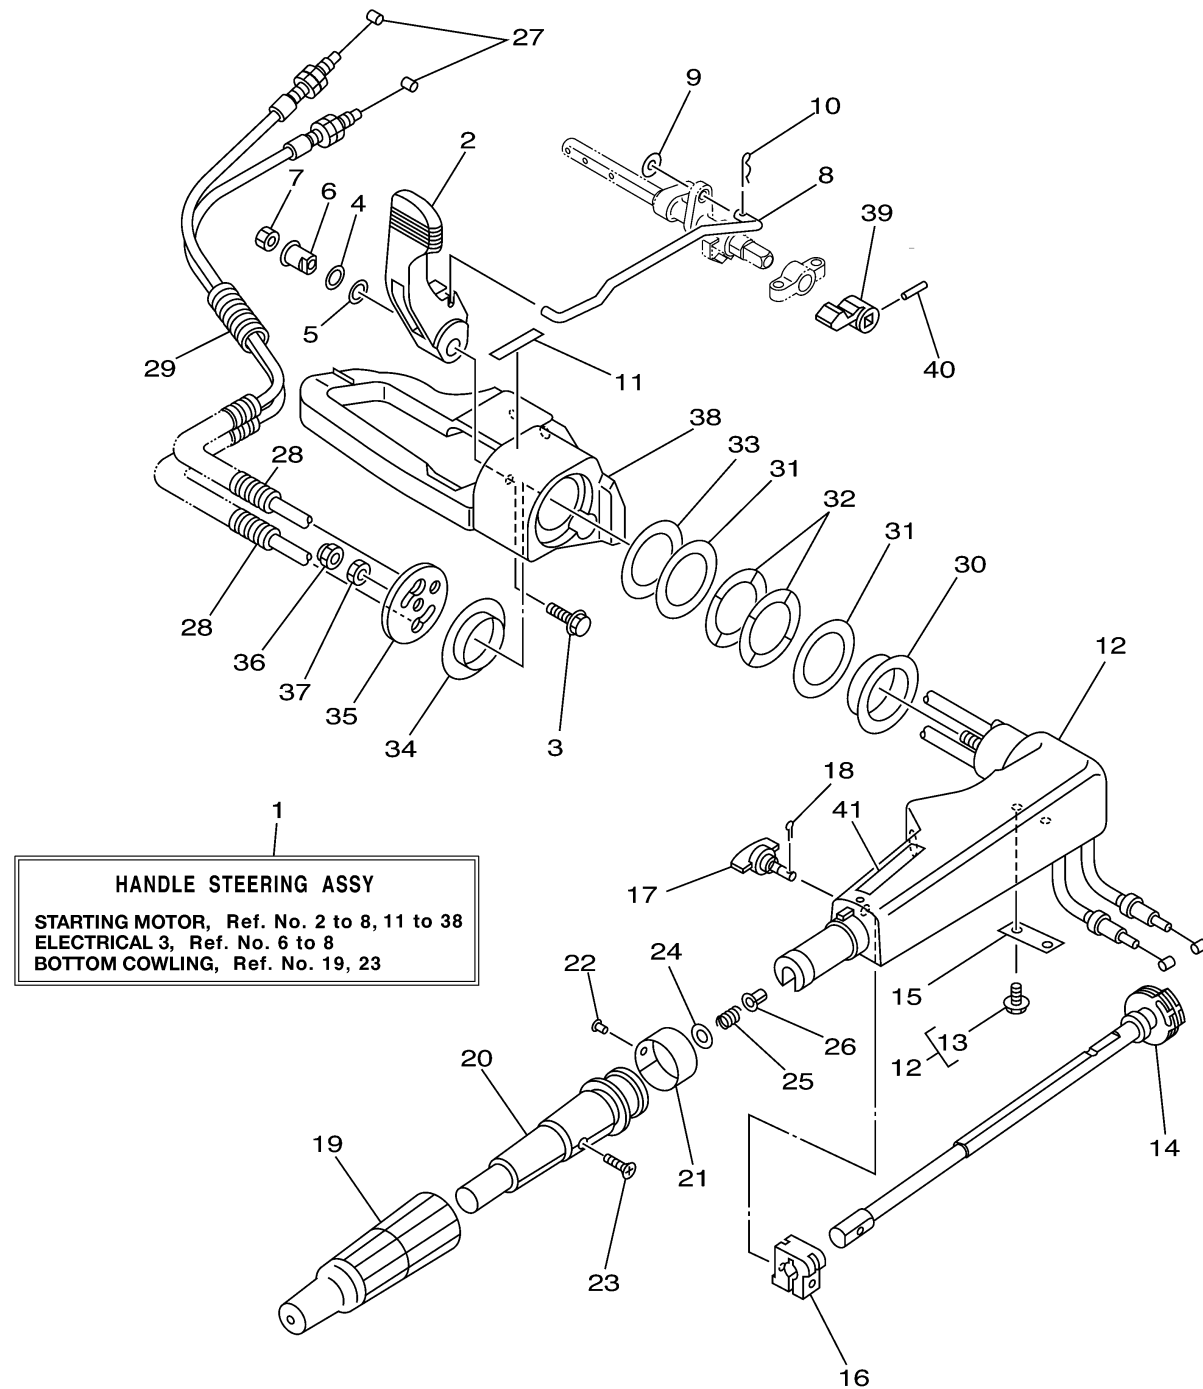

STEERING

Ref No.	Part Number	Description	Qty	Remarks
1	65W-W0084-01-4D	HANDLE STEERING ASSY	1	MH/EH
2	65W-44111-00-00	HANDLE, GEAR SHIFT	1	MH/EH
3	90119-06M85-00	BOLT, WITH WASHER	1	MH/EH
4	90206-12M00-00	WASHER, WAVE	1	MH/EH
5	90201-12M07-00	WASHER, PLATE	1	MH/EH
6	65W-42123-00-00	BOLT, HANDLE JOINT	1	MH/EH
7	95380-06600-00	NUT, HEXAGON	1	MH/EH
8	65W-44124-00-00	LINK, SHIFT ROD	1	MH/EH
9	92990-06200-00	WASHER, PLAIN	1	MH/EH
10	90468-18008-00	.CLIP	1	MH/EH
11	6E0-44191-11-00	INDICATOR, SHIFT	1	MH/EH
12	65W-42101-01-4D	HANDLE, STEERING	1	MH/EH
13	90109-06M86-00	. .BOLT	2	
14	65W-42138-00-00	LEVER, THROTTLE	1	MH/EH
15	65W-42159-00-00	STAY	1	MH/EH
16	6G1-42126-00-00	FRICTION, STEERING HANDLE GRIP	1	MH/EH
17	65W-42125-00-00	BOLT, FRICTION ADJUSTING	1	MH/EH
18	91490-16010-00	PIN. COTTER	1	MH/EH
19	66M-42177-00-00	RUBBER, HANDLE	1	MH/EH
20	66M-42119-00-00	GRIP, STEERING HANDLE	1	MH/EH

CONTINUED ON NEXT FRAME >

65W4110-D180

STEERING

Ref No.	Part Number	Description	Qty	Remarks
21	6J0-42137-00-00	INDICATOR, THROTTLE	1	MH/EH
22	90269-02M09-00	RIVET	1	MH/EH
23	90149-05M13-00	SCREW	1	MH/EH
24	92903-10600-00	WASHER, PLATE	1	MH/EH
25	90501-23215-00	SPRING, COMPRESSION	1	MH/EH
26	90386-08032-00	BUSH	1	MH/EH
27	65W-26311-00-00	CABLE, THROTTLE 1	2	MH/EH
28	90446-10M86-00	HOSE (L140)	2	MH/EH
29	90446-14M88-00	HOSE	1	MH/EH
30	90386-40MA0-00	BUSH	1	MH/EH
31	90201-43M00-00	WASHER, PLATE	2	MH/EH
32	90206-43M22-00	WASHER, WAVE	2	MH/EH
33	90202-43M57-00	WASHER, PLATE	1	MH/EH
34	90386-40M99-00	BUSH	1	MH/EH
35	65W-42131-01-00	COVER, HANDLE STEERING	1	MH/EH
36	95780-10300-00	NUT, FLANGE	1	MH/EH
37	95380-10700-00	NUT	1	MH/EH
38	65W-42121-01-4D	BRACKET	1	MH/EH
39	65W-44173-00-00	LEVER, SHIFT CONTROL	1	EH/ER/TR
40	90254-03M05-00	PIN, SPRING	1	EH/ER/TR

CONTINUED ON NEXT FRAME >

65W4110-D180

STEERING

Ref No.	Part Number	Description	Qty	Remarks
41	6E0-83627-41-00	LABEL, CAUTION 7	1	MH/EH

65W4110-D180