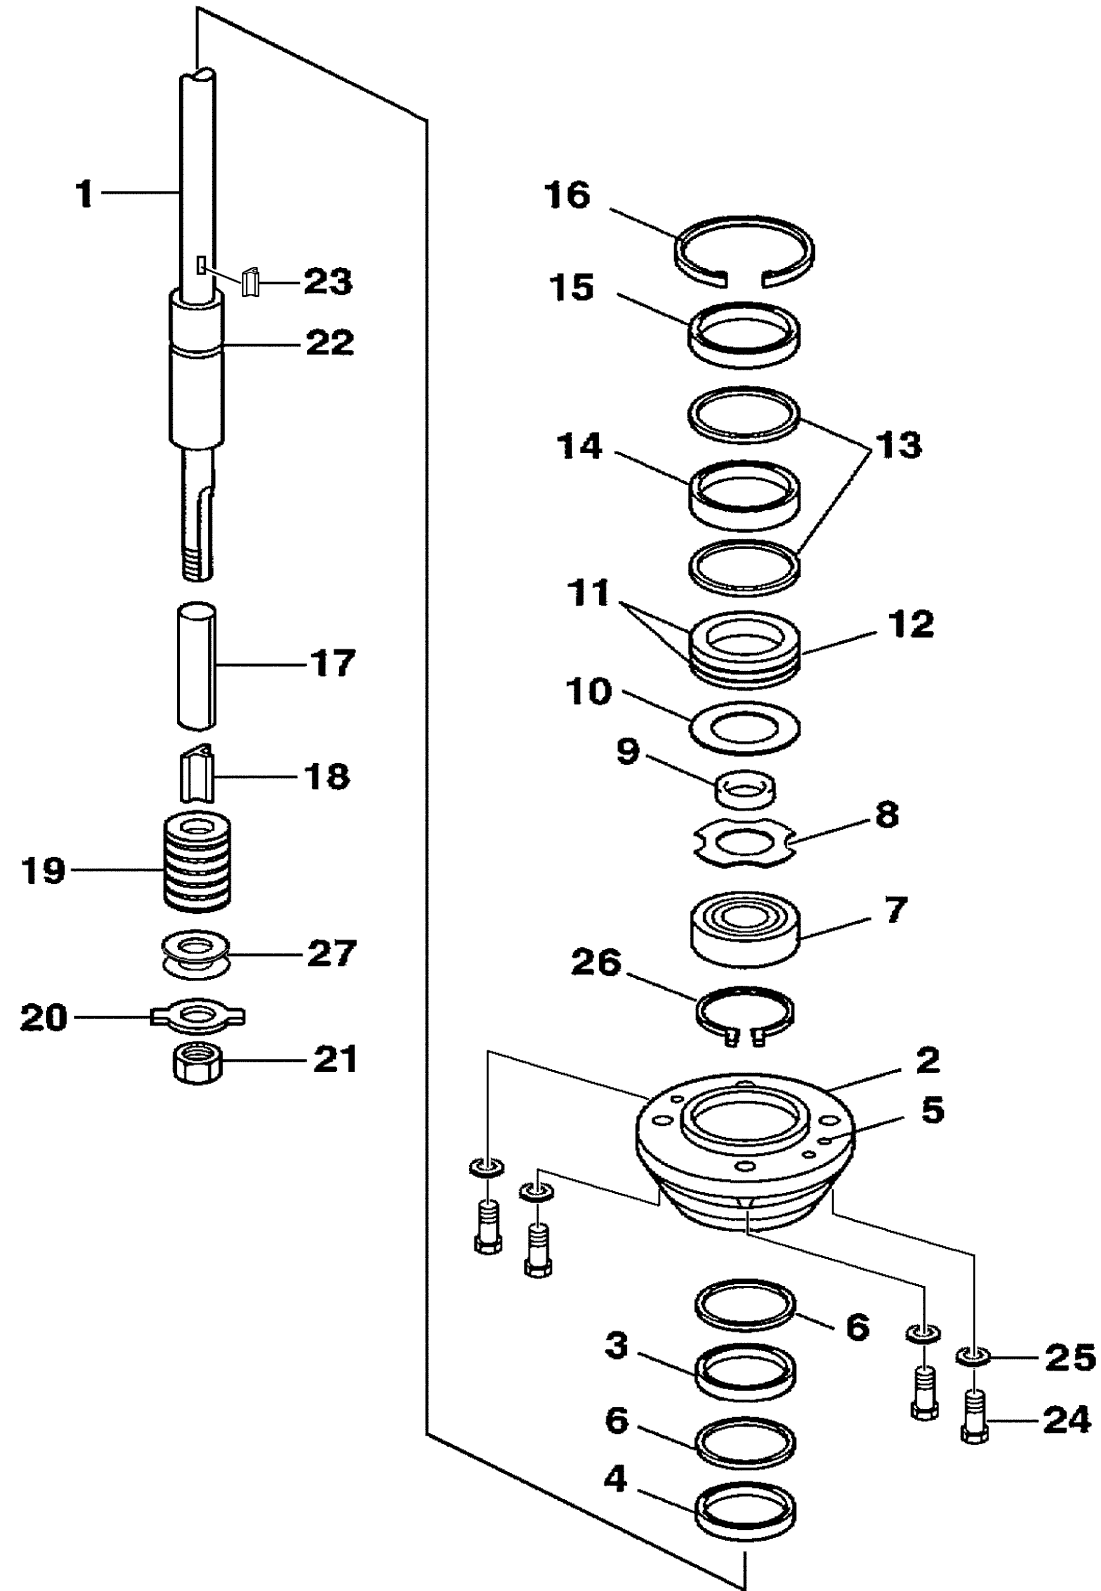

DRIVE 1 F60

Ref No.	Part Number	Description	Qty	Remarks
1	62Y-JD001-69-60	DRIVESHAFT ASSY. W/BEARING CARRIER AJL-44	1	
1	62Y-JD001-69-50	DRIVESHAFT ONLY	1	
2	63D-JD001-38-00	BEARING CARRIER	1	
3	6H4-JD005-06-00	. SHAFT SEAL	1	
4	6H4-JD005-07-00	. SHAFT SEAL (N6324S)	1	
5	6H4-JD005-21-00	. O-RING	3	
6	6H4-JD005-17-00	. RETAINING RING	2	
7	6H4-JD005-04-00	BEARING, SINGLE ROW	1	
8	6H4-JD008-32-00	THRUST WASHER	1	
9	6H4-JD004-77-00	COLLAR, BACKFIT	1	
10	6H4-JD008-33-00	SPACER	1	
11	6H4-JD004-33-00	SEAL CARRIER	1	
12	6H4-JD005-26-00	. O-RING	2	
13	6H4-JD005-17-00	RETAINING RING	2	
14	6H4-JD005-06-00	SHAFT SEAL	1	
15	6H4-JD005-07-00	SHAFT SEAL (N6324S)	1	
16	6H4-JD005-12-00	RETAINING RING	1	
17	6H4-JD000-36-00	SHAFT SLEEVE, IMPELLER	1	
18	6H4-JD007-82-00	KEY, TEE	1	
19	6H4-JD000-21-00	SHIM WASHER	8	

CONTINUED ON NEXT FRAME >

DRIVE 1 F60

Ref No.	Part Number	Description	Qty	Remarks
20	6H4-JD008-05-00	NUT, KEEPER	1	
21	6H4-JD000-22-10	NUT, DRIVESHAFT FLAT	1	
22	6H4-JD000-41-00	SHAFT BEARING THRUST RING	1	
23	6H4-JD000-12-75	TEE KEY, DRIVESHAFT	1	
24	6H1-JD005-73-00	BOLT	4	
25	6H4-JD006-38-00	WASHER, SPRING LOCK	4	
26	6H4-JD005-11-00	RETAINING RING	1	
27	63D-JD017-18-00	TORSIONAL DAMPER KIT	1	