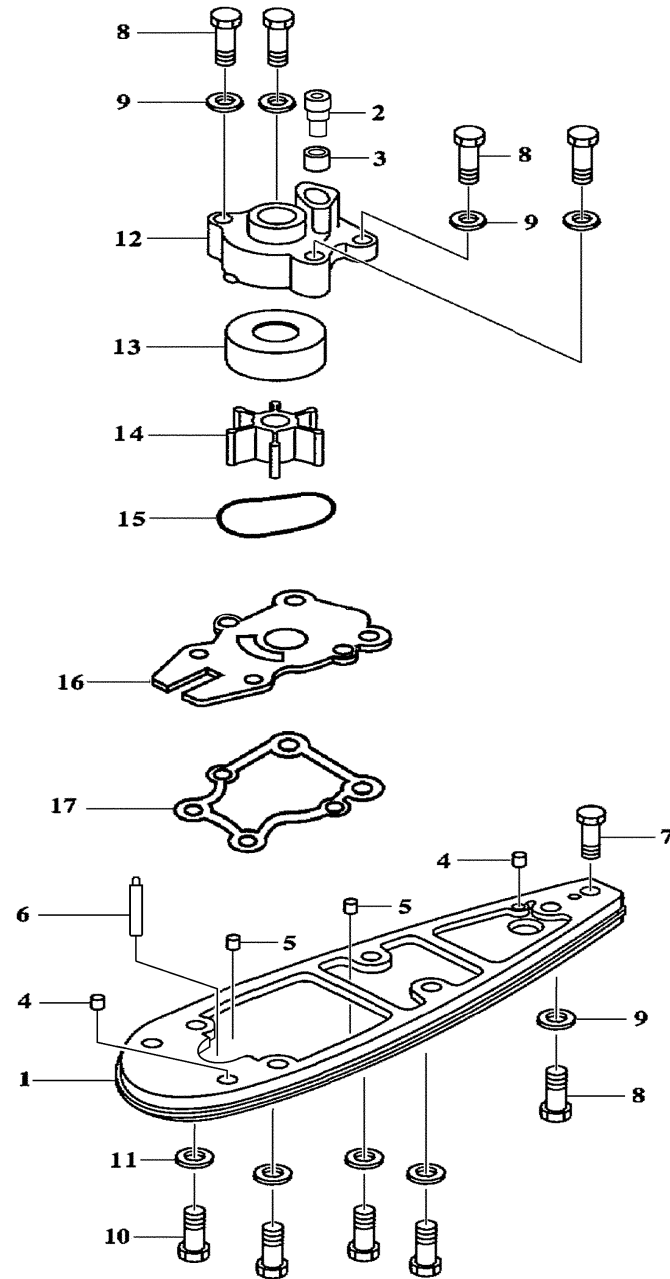

WATER PUMP ADAPTER F60

Ref No.	Part Number	Description	Qty	Remarks
1	63D-JD001-36-60	ADAPTER PLATE (AJ)	1	
2	63D-JD001-37-70	EXTENSION, WATER TUBE	1	
3	663-44366-00-00	DAMPER, WATER SEAL	1	
4	6H4-JD006-16-00	DOWEL PIN	2	
5	93604-08062-00	PIN, DOWEL	2	
6	63D-JD001-37-80	SHIFT ROD GUIDE, BRASS	1	
7	6H4-JD006-07-00	BOLT	1	
8	6H4-JD005-91-00	BOLT	5	
9	6H4-JD006-40-00	WASHER, SPRING LOCK	4	
10	6H4-JD005-92-00	BOLT	4	
11	6H4-JD006-36-00	WASHER, LOCK M10	4	
12	62Y-44311-10-00	HOUSING, WATER PUMP	1	
13	63D-44322-00-00	.INSERT, CARTRIDGE	1	
14	6H3-44352-00-00	.IMPELLER	1	
15	93210-59MG7-00	.O-RING	1	
16	63D-44323-00-00	.OUTER PLATE, CARTRIDGE	1	
17	63D-44316-00-00	.GASKET, WATER PUMP	1	