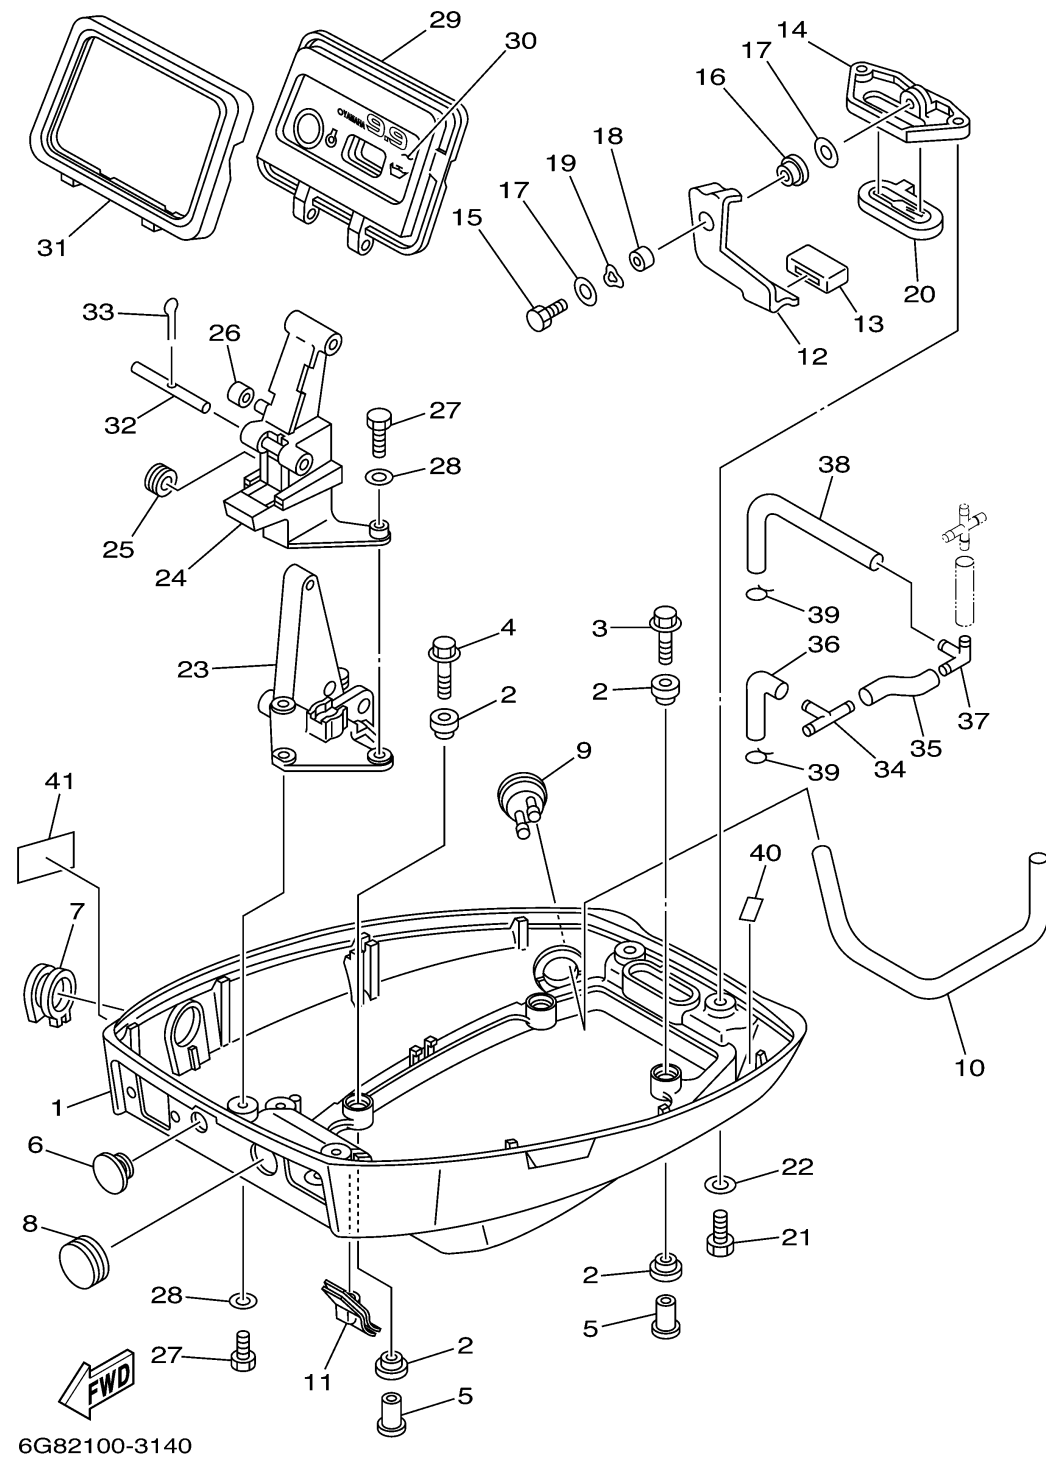

# BOTTOM COWLING

Ref No.	Part Number	Description	Qty	Remarks
1	6G8-42711-02-4D	COWLING, BOTTOM 1	1	
2	90480-09M35-00	GROMMET	8	
3	90119-06M56-00	BOLT, WITH WASHER	2	
4	90119-06M55-00	BOLT, WITH WASHER	2	
5	90387-06M15-00	COLLAR	4	
6	90480-17165-00	GROMMET	1	ER
7	6G9-42724-00-00	GROMMET	1	UR MH
7	6G8-42724-00-00	GROMMET	1	UR ER
8	6G8-42725-10-00	GROMMET	1	MH
9	6G8-44391-00-00	NIPPLE, HOSE	1	
10	90445-09M00-00	HOSE (L180)	1	
11	6G8-42727-00-00	GROMMET	1	
12	6G8-42815-00-00	LEVER, CLAMP	1	
13	6G8-42831-00-00	BUSHING	1	
14	6G8-42811-00-94	STAY	1	
15	97013-06016-00	BOLT	1	
16	90386-08M49-00	BUSH	1	
17	90201-06M31-00	WASHER, PLATE	2	
18	90387-06M72-00	COLLAR	1	
19	90206-08M13-00	WASHER, WAVE	1	

# BOTTOM COWLING

Ref No.	Part Number	Description	Qty	Remarks
20	6G8-42748-00-00	GROMMET	1	
21	97095-06016-00	BOLT	2	
22	92995-06600-00	WASHER	2	
23	6G8-42738-00-94	PLATE, FITTING	1	
24	6G8-42719-00-94	PANEL, FRONT LOWER	1	
25	90480-19031-00	GROMMET	1	
26	90445-05ME6-00	HOSE (L8)	1	
27	97095-06016-00	BOLT	4	
28	92995-06600-00	WASHER	4	
29	6G8-42614-02-00	PANEL, FRONT UPPER	1	UR MH
29	6G8-42614-12-00	PANEL, FRONT UPPER	1	UR ER
30	6G8-42677-30-00	GRAPHIC, FRONT	1	UR MH
30	6G8-42677-50-00	GRAPHIC, FRONT	1	UR ER
31	6G8-42629-02-00	SEAL	1	
32	6G8-42755-00-00	HINGE, COWLING	1	
33	91490-16010-00	PIN. COTTER	1	
34	6G8-24379-00-00	PIPE, JOINT 4	1	
35	90445-10M78-00	HOSE (L50)	1	
36	6G8-12476-00-00	PIPE 6	1	
37	6G8-24378-01-00	PIPE, JOINT 3	1	

# BOTTOM COWLING

Ref No.	Part Number	Description	Qty	Remarks
38	6G8-12485-00-00	PIPE 5	1	
39	90467-10M04-00	CLIP	2	
40	6G8-82377-20-00	LABEL	1	
41	6G8-13444-41-00	MARK	1	