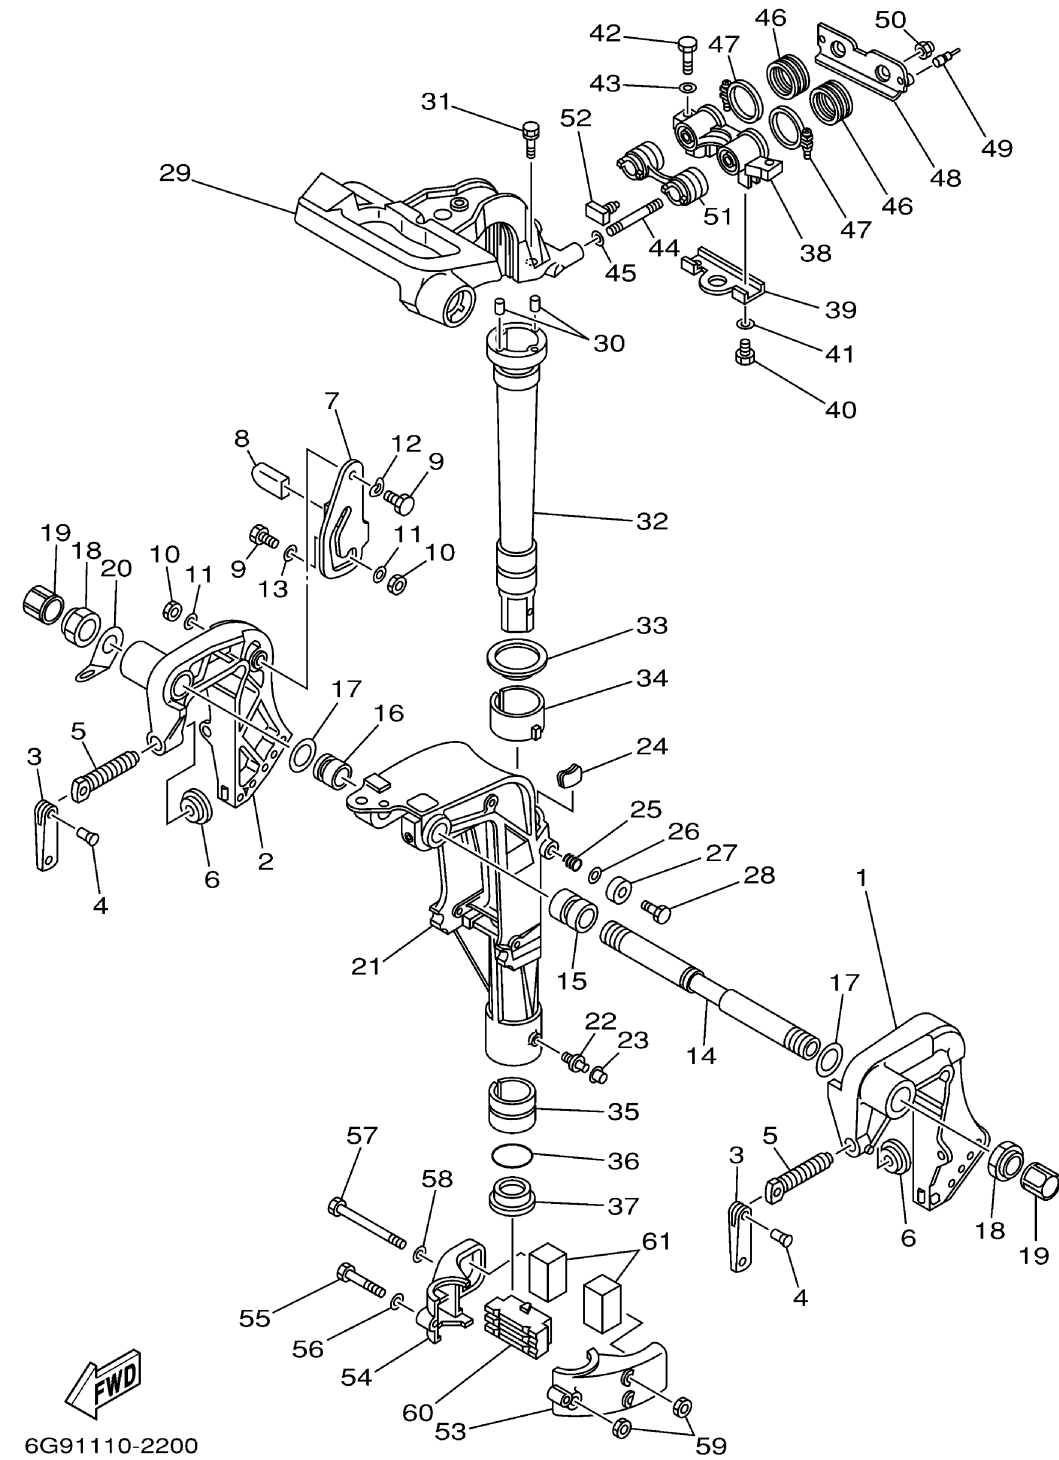

CONTINUED ON NEXT FRAME >

BRACKET 1

6G91110-2200

Ref No.	Part Number	Description	Qty	Remarks
21	6G8-43311-15-4D	BRACKET, SWIVEL 1	1	UR L (22.0")
21	6G9-43311-04-4D	BRACKET, SWIVEL 1	1	UR S (17.0")
22	93700-06M03-00	NIPPLE, GREASE	1	
23	663-45119-00-00	CAP, GREASE NIPPLE	1	AP
24	6G8-42528-00-00	PLATE, FRICTION	1	
25	90501-18M00-00	SPRING, COMPRESSION	1	
26	90201-06M31-00	WASHER, PLATE	1	
27	6G8-43373-00-00	SEAL, DAMPER	1	
28	97095-06025-00	BOLT	1	
29	6G9-42511-01-4D	BRACKET, STEERING	1	
30	93605-15065-00	PIN, DOWEL	2	
31	90119-06M06-00	BOLT, WITH WASHER	2	
32	6G8-42521-10-94	SHAFT, STEERING PIVOT	1	UR L (22.0")
32	6G9-42521-00-94	SHAFT, STEERING PIVOT	1	UR S (17.0")
33	90209-45M09-00	WASHER	1	
34	6G8-42537-00-00	BUSHING, PIVOT SHAFT	1	
35	90386-37M47-00	BUSH	1	
36	93210-37M67-00	O-RING	1	
37	90386-37M48-00	BUSH	1	
38	6G8-44517-00-94	MOUNT RUBBER	1	

CONTINUED ON NEXT FRAME >

BRACKET 1

6G91110-2200

Ref No.	Part Number	Description	Qty	Remarks
39	6G8-44526-00-00	PLATE	1	
40	97095-06012-00	BOLT	2	
41	92995-06600-00	WASHER	2	
42	97095-08030-00	BOLT	2	
43	92995-08600-00	WASHER	2	
44	90116-08M28-00	BOLT, STUD	2	
45	90201-08M12-00	.WASHER, PLATE	2	
46	6G8-44522-00-00	SEAL	2	
47	90460-38M06-00	CLAMP, HOSE	2	
48	6G8-44518-00-00	BRACKET COMP.	1	
49	6G8-44533-00-00	DAMPER, UPPER MOUNT RUBBER	2	
50	90185-08057-00	NUT, SELF-LOCKING	2	
51	6G8-44521-00-00	SEAL	1	
52	6G8-44532-00-00	STOPPER, UPPER MOUNT	1	
53	6G8-44551-01-4D	HOUSING, LOWER MOUNT RUBBER	1	
54	6G8-44552-02-4D	HOUSING, LOWER MOUNT RUBBER	1	
55	97095-06045-00	.BOLT	1	
56	92995-06600-00	WASHER	1	
57	97095-06095-00	BOLT	2	
58	92995-06600-00	WASHER	2	