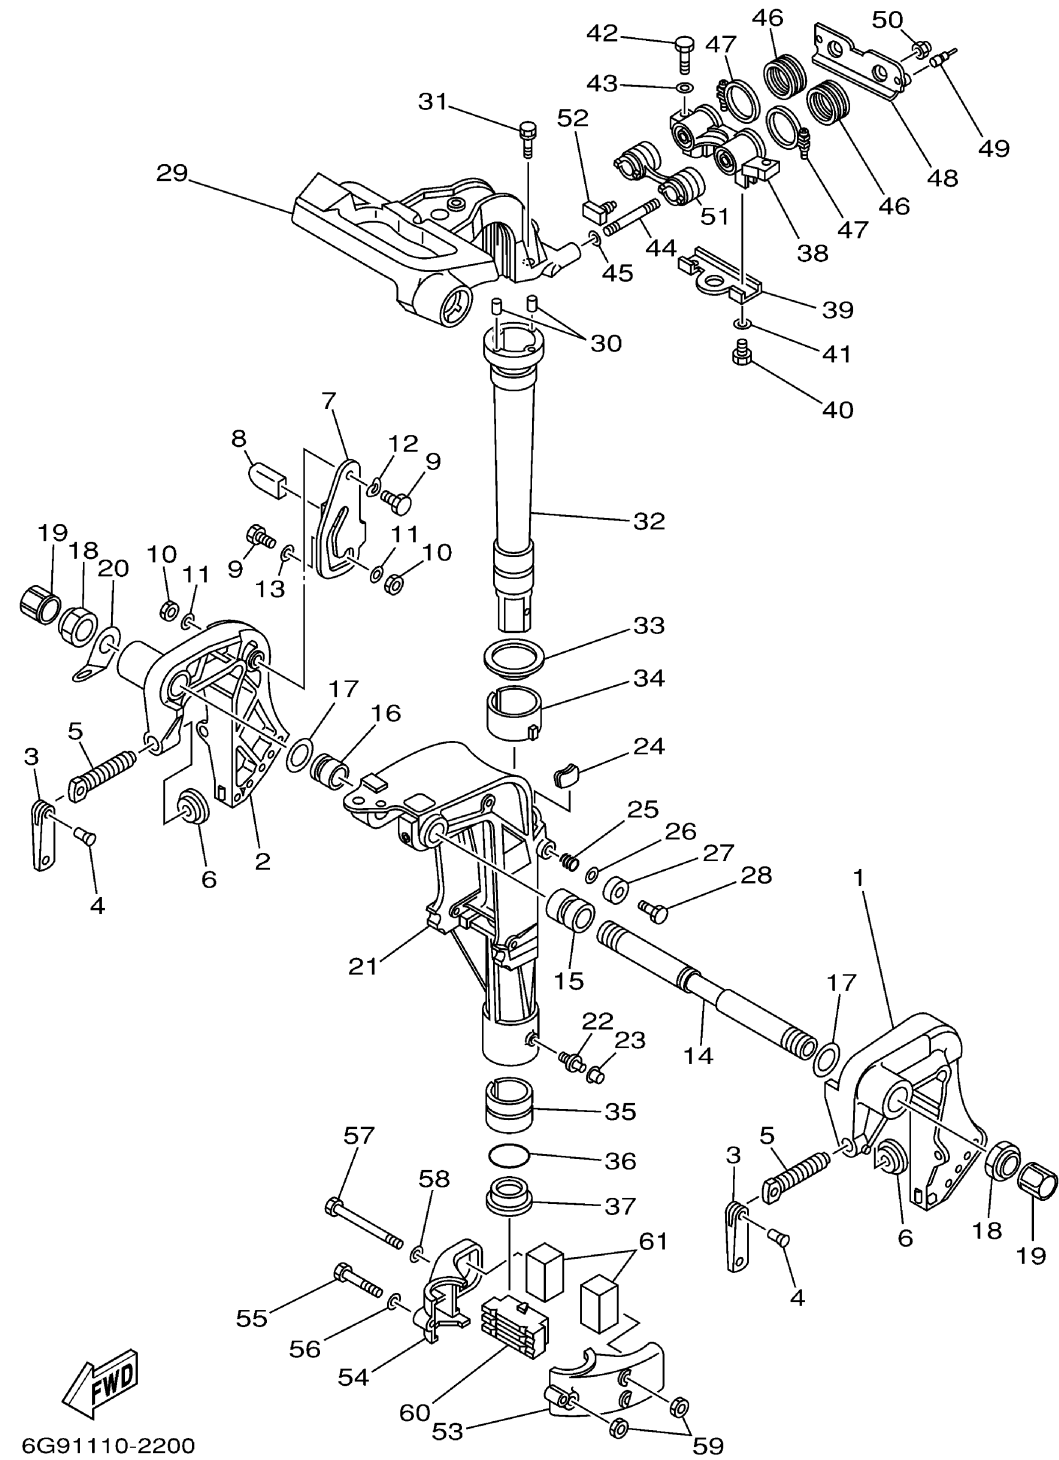

BRACKET 1

6G91110-2200

Ref No.	Part Number	Description	Qty	Remarks
1	6G8-43111-04-4D	BRACKET, CLAMP 1	1	
2	6G8-43112-04-4D	BRACKET, CLAMP 2	1	
3	6E0-43118-01-00	HANDLE, TRANSOM CLAMP	2	
4	90243-04M01-00	PIN	2	
5	6E7-43116-00-00	SCREW, TRANSOM CLAMP	2	
6	648-43114-01-00	PAD, TRANSOM CLAMP	2	
7	6G8-43181-00-00	LEVER, TILT STOP	1	
8	682-43318-01-00	COVER	1	
9	90109-06M25-00	BOLT	2	
10	95680-06100-00	NUT, U	2	
11	92990-06600-00	WASHER, PLATE	2	
12	90206-10M15-00	WASHER, WAVE	1	
13	682-43339-01-00	WASHER	1	
14	6G8-43131-00-00	BOLT, CLAMP BRACKET	1	
15	90386-22M92-00	BUSH	1	
16	90386-22M93-00	BUSH	1	
17	90201-22M03-00	WASHER, PLATE	2	
18	90185-22043-00	NUT, SELF-LOCKING	2	
19	6G5-43145-01-00	CAP, CLAMP BRACKET	2	
20	6J8-43113-01-00	PLATE, CLAMP BRACKET	1	

CONTINUED ON NEXT FRAME >

BRACKET 1

6G91110-2200

Ref No.	Part Number	Description	Qty	Remarks
21	6G8-43311-15-4D	BRACKET, SWIVEL 1	1	UR L (22.0")
21	6G9-43311-04-4D	BRACKET, SWIVEL 1	1	UR S (17.0")
22	93700-06M03-00	NIPPLE, GREASE	1	
23	663-45119-00-00	CAP, GREASE NIPPLE	1	AP
24	6G8-42528-00-00	PLATE, FRICTION	1	
25	90501-18M00-00	SPRING, COMPRESSION	1	
26	90201-06M31-00	WASHER, PLATE	1	
27	6G8-43373-00-00	SEAL, DAMPER	1	
28	97095-06025-00	BOLT	1	
29	6G9-42511-01-4D	BRACKET, STEERING	1	
30	93605-15065-00	PIN, DOWEL	2	
31	90119-06M06-00	BOLT, WITH WASHER	2	
32	6G8-42521-10-94	SHAFT, STEERING PIVOT	1	UR L (22.0")
32	6G9-42521-00-94	SHAFT, STEERING PIVOT	1	UR S (17.0")
33	90209-45M09-00	WASHER	1	
34	6G8-42537-00-00	BUSHING, PIVOT SHAFT	1	
35	90386-37M47-00	BUSH	1	
36	93210-37M67-00	O-RING	1	
37	90386-37M48-00	BUSH	1	
38	6G8-44517-00-94	MOUNT RUBBER	1	