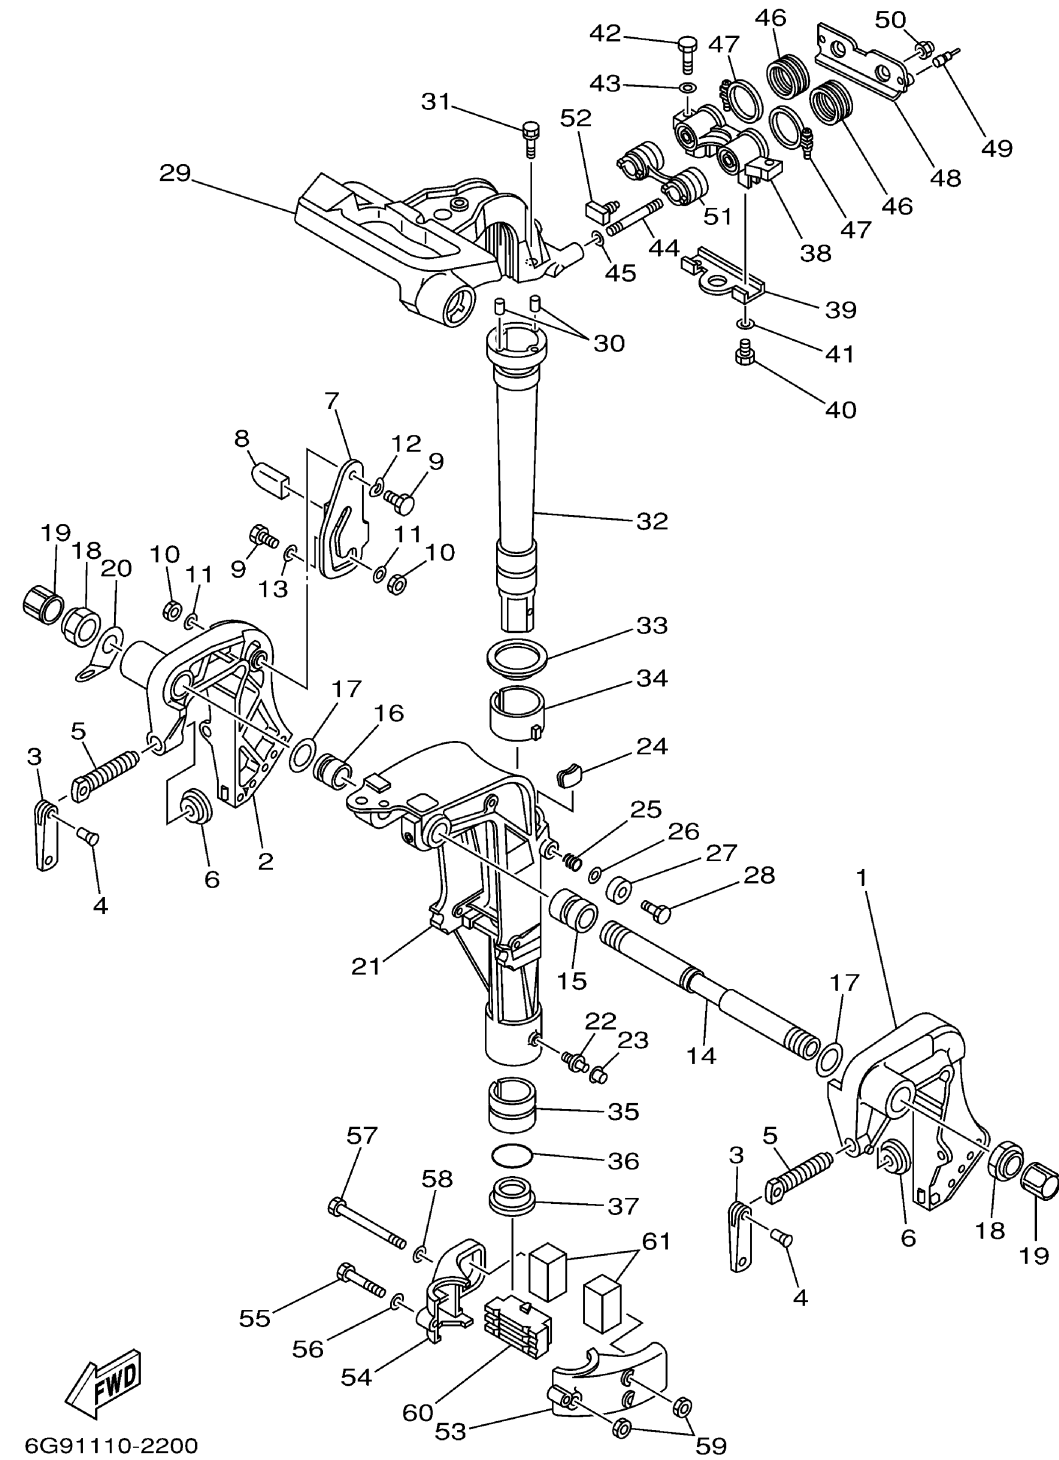

BRACKET 1

6G91110-2200

Ref No.	Part Number	Description	Qty	Remarks
1	6G8-43111-04-4D	BRACKET, CLAMP 1	1	
2	6G8-43112-04-4D	BRACKET, CLAMP 2	1	
3	6E0-43118-01-00	HANDLE, TRANSOM CLAMP	2	
4	90243-04M01-00	PIN	2	
5	6E7-43116-00-00	SCREW, TRANSOM CLAMP	2	
6	648-43114-01-00	PAD, TRANSOM CLAMP	2	
7	6G8-43181-00-00	LEVER, TILT STOP	1	
8	682-43318-01-00	COVER	1	
9	90109-06M25-00	BOLT	2	
10	95680-06100-00	NUT, U	2	
11	92990-06600-00	WASHER, PLATE	2	
12	90206-10M15-00	WASHER, WAVE	1	
13	682-43339-01-00	WASHER	1	
14	6G8-43131-00-00	BOLT, CLAMP BRACKET	1	
15	90386-22M92-00	BUSH	1	
16	90386-22M93-00	BUSH	1	
17	90201-22M03-00	WASHER, PLATE	2	
18	90185-22043-00	NUT, SELF-LOCKING	2	
19	6G5-43145-01-00	CAP, CLAMP BRACKET	2	
20	6J8-43113-01-00	PLATE, CLAMP BRACKET	1	

CONTINUED ON NEXT FRAME >

BRACKET 1

6G91110-2200

Ref No.	Part Number	Description	Qty	Remarks
21	6G8-43311-15-4D	BRACKET, SWIVEL 1	1	UR L (22.0")
21	6G9-43311-04-4D	BRACKET, SWIVEL 1	1	UR S (17.0")
22	93700-06M03-00	NIPPLE, GREASE	1	
23	663-45119-00-00	CAP, GREASE NIPPLE	1	AP
24	6G8-42528-00-00	PLATE, FRICTION	1	
25	90501-18M00-00	SPRING, COMPRESSION	1	
26	90201-06M31-00	WASHER, PLATE	1	
27	6G8-43373-00-00	SEAL, DAMPER	1	
28	97095-06025-00	BOLT	1	
29	6G9-42511-01-4D	BRACKET, STEERING	1	
30	93605-15065-00	PIN, DOWEL	2	
31	90119-06M06-00	BOLT, WITH WASHER	2	
32	6G8-42521-10-94	SHAFT, STEERING PIVOT	1	UR L (22.0")
32	6G9-42521-00-94	SHAFT, STEERING PIVOT	1	UR S (17.0")
33	90209-45M09-00	WASHER	1	
34	6G8-42537-00-00	BUSHING, PIVOT SHAFT	1	
35	90386-37M47-00	BUSH	1	
36	93210-37M67-00	O-RING	1	
37	90386-37M48-00	BUSH	1	
38	6G8-44517-00-94	MOUNT RUBBER	1	