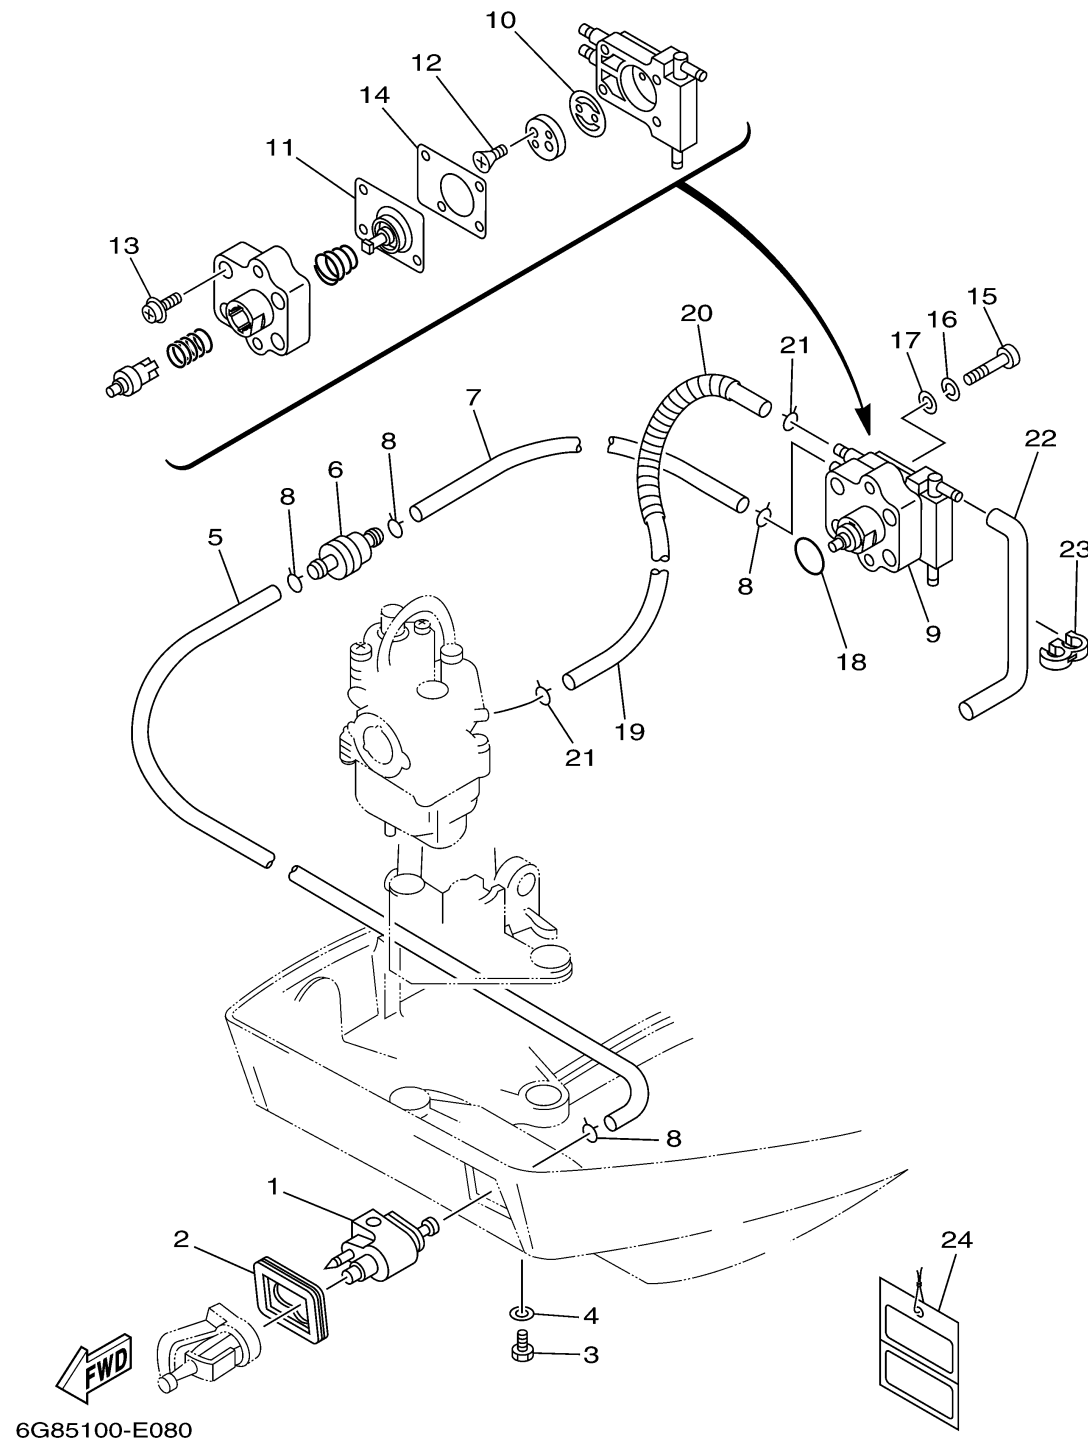

FUEL 1

Ref No.	Part Number	Description	Qty	Remarks
1	6G1-24304-02-00	FUEL PIPE JOINT COMP. 1	1	
2	6G8-24329-00-00	SEAL	1	
3	97095-06020-00	BOLT	1	
4	92995-06600-00	WASHER	1	
5	6G8-24311-00-00	PIPE, FUEL 1	1	
6	646-24251-02-00	.STRAINER 1	1	
7	90445-10M17-00	HOSE (L90)	1	
8	90467-09M09-00	CLIP	4	
9	6G8-24410-05-00	FUEL PUMP ASSY	1	
10	6G8-24421-10-00	. VALVE, CHECK	1	
11	6G8-24411-02-00	. DIAPHRAGM	1	
12	98780-03008-00	. SCREW, FLAT HEAD	2	
13	97603-04218-00	. SCREW, PAN HEAD WITH WASHER	4	
14	6G8-24471-00-00	. DIAPHRAGM	1	
15	97880-06025-00	SCREW, PAN HEAD	2	
16	92990-06100-00	WASHER, SPRING	2	
17	92990-06600-00	WASHER, PLATE	2	
18	93210-20M65-00	.O-RING	1	
19	90445-10035-00	HOSE (L325)	1	
20	90447-10007-00	HOSE, WITH SPRING	1	

CONTINUED ON NEXT FRAME >

FUEL 1

Ref No.	Part Number	Description	Qty	Remarks
21	90467-09M09-00	CLIP	2	
22	6J8-24311-00-00	PIPE, FUEL 1	1	
23	90464-09M21-00	CLAMP	1	
24	61H-2819R-31-00	TAG, WARNING	1	