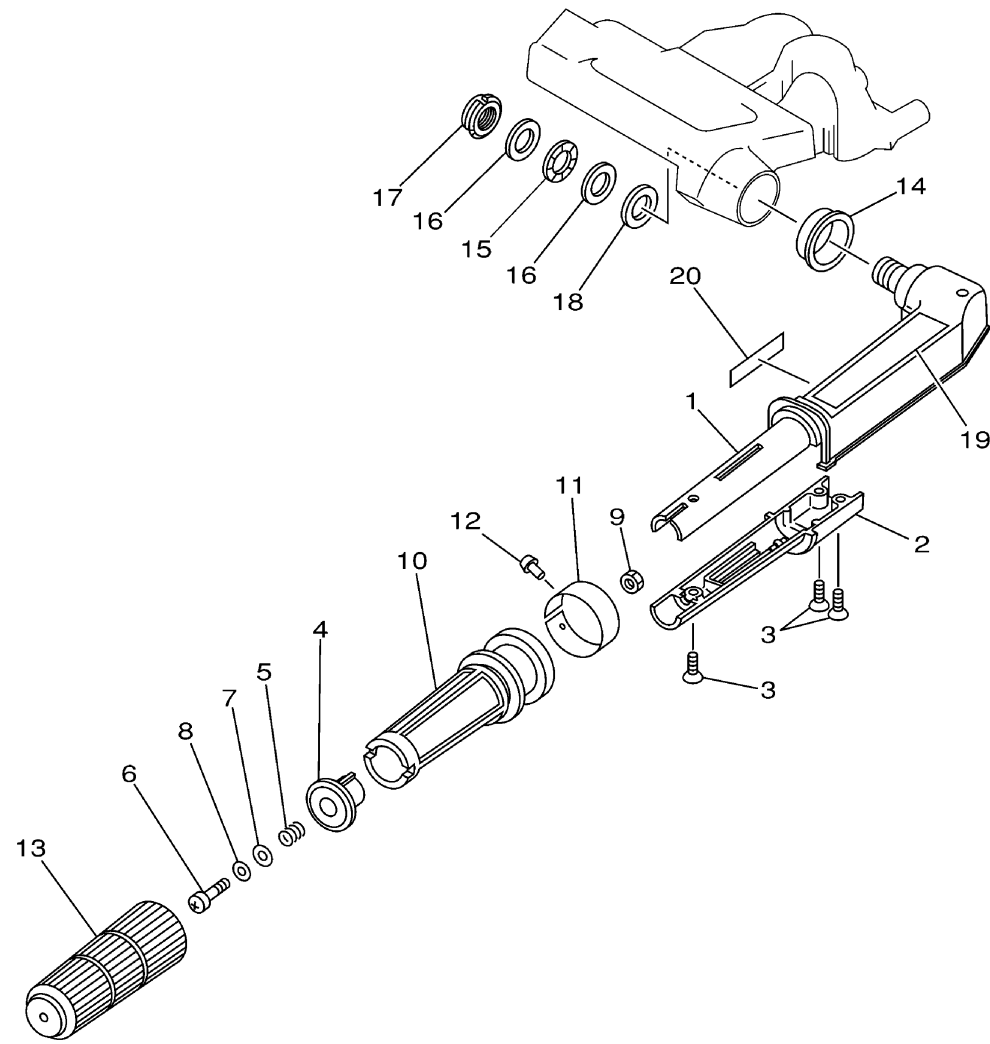

# STEERING MH

Ref No.	Part Number	Description	Qty	Remarks
1	6G9-42111-03-4D	HANDLE, STEERING	1	
2	6G9-42112-01-4D	HANDLE, STEERING	1	
3	98780-05016-00	.SCREW, FLAT HEAD	3	
4	6G8-42126-01-94	FRICITION, STEERING HANDLE GRIP	1	
5	90501-23M42-00	SPRING, COMPRESSION	1	
6	97880-06030-00	SCREW, PAN HEAD	1	
7	90201-06049-00	WASHER, PLATE	1	
8	90202-06007-00	WASHER, PLATE	1	
9	95380-06700-00	NUT	1	
10	6G8-42119-00-00	GRIP, STEERING HANDLE	1	
11	6G8-42137-01-00	INDICATOR, THROTTLE	1	
12	90269-02M09-00	RIVET	1	
13	6G8-42177-00-00	RUBBER, HANDLE	1	
14	90386-33M56-00	BUSH	1	
15	90206-20M14-00	WASHER, WAVE	1	
16	90201-20M00-00	WASHER, PLATE	2	
17	90185-20M03-00	NUT, SELF-LOCKING	1	
18	90202-20M33-00	WASHER, PLATE	1	
19	6G9-1571Y-40-00	MARK, CAUTION	1	
20	6E0-83627-41-00	LABEL, CAUTION 7	1	

6G91100-2160