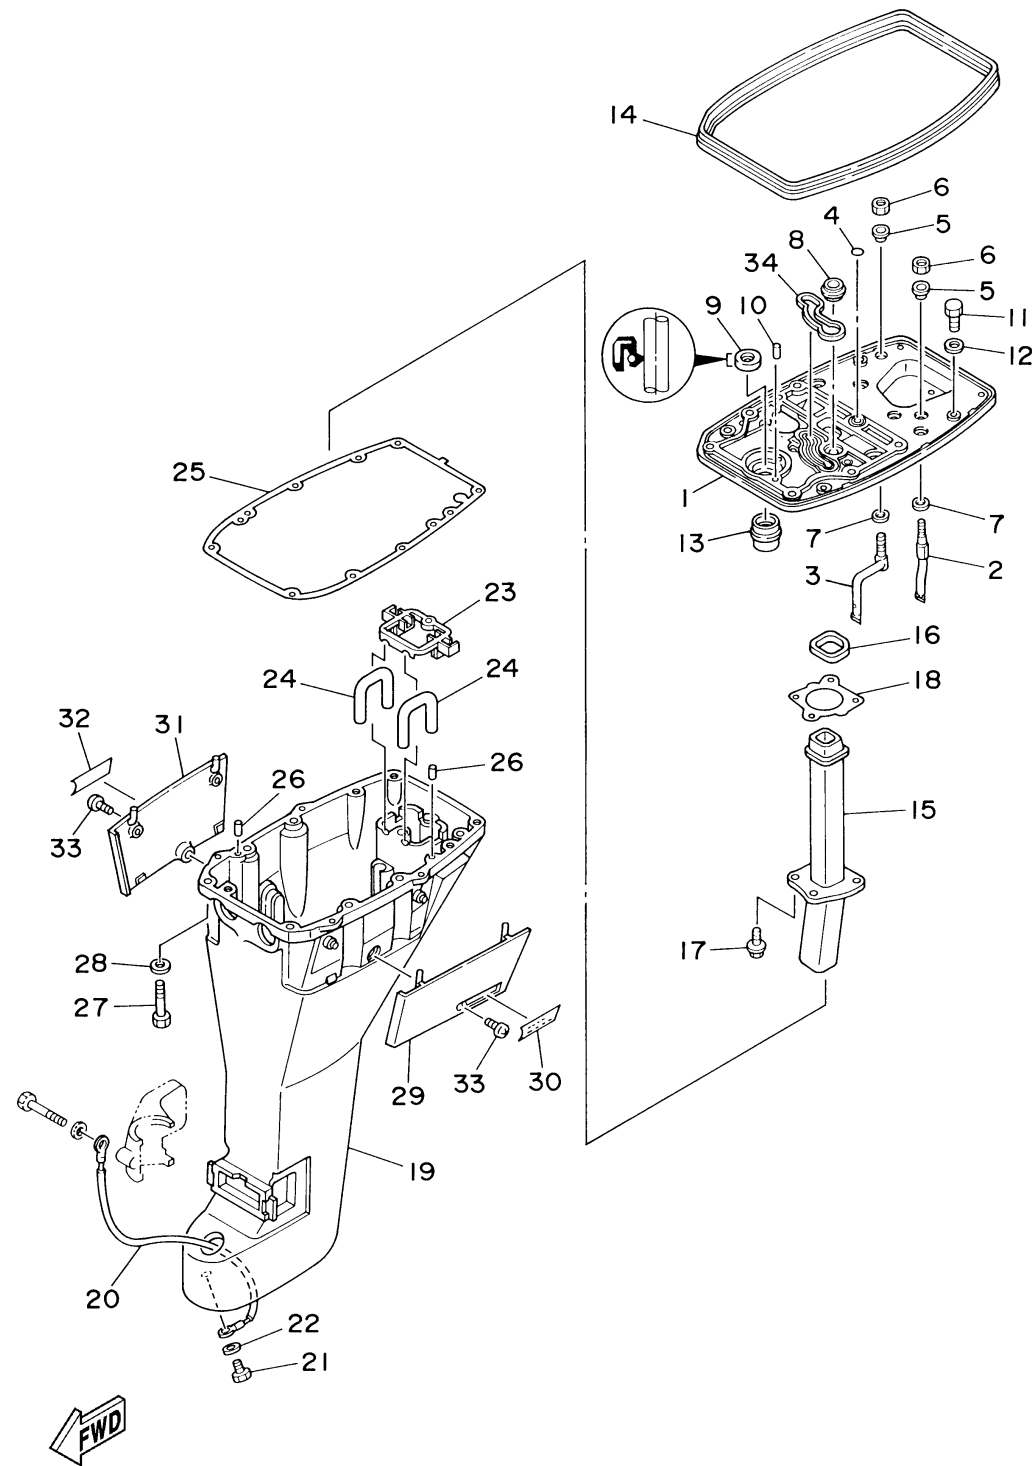

UPPER CASING

Ref No.	Part Number	Description	Qty	Remarks
20	6G8-82149-00-00	WIRE, LEAD 3	1	
21	97095-06012-00	BOLT	1	
22	92995-06600-00	WASHER	1	
23	6G8-45151-10-00	COVER, UPPER CASING	1	
24	6G8-45136-00-00	PIPE	2	
25	6G8-45113-A1-00	.GASKET, UPPER CASING	1	
26	93606-12019-00	PIN, DOWEL	2	
27	97095-08040-00	BOLT	6	
28	92995-08600-00	WASHER	6	
29	6G8-42741-00-4D	APRON	1	
30	6G8-42791-00-00	MARK 1	1	
31	6G8-42771-00-4D	APRON	1	
32	6G8-42792-00-00	MARK	1	
33	90157-06M04-00	SCREW, PAN HEAD	2	
34	6G8-11355-00-00	SEAL, CYLINDER 1	1	

6G90100-5230