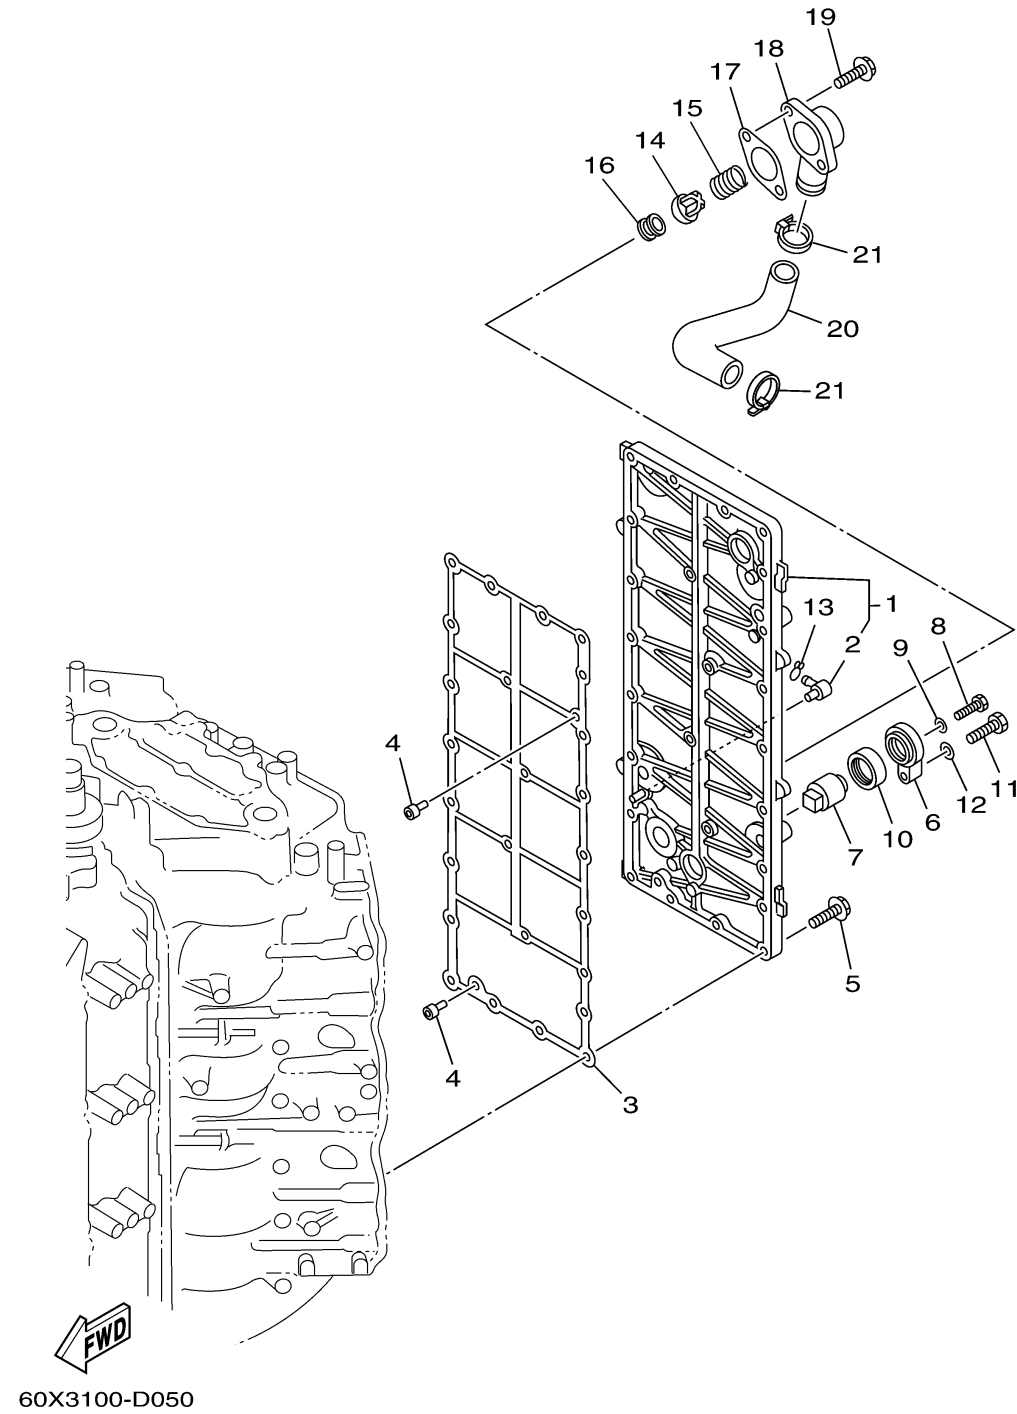

# CYLINDER CRANKCASE 3

Ref No.	Part Number	Description	Qty	Remarks
1	60V-41113-00-94	OUTER COVER, EXHAUST	1	
2	676-11372-00-00	.NIPPLE, HOSE	1	
3	60V-41112-00-00	.GASKET, EXHAUST INNER COVER	1	
4	60V-41267-00-00	BUSHING, JOINT	2	
5	90119-06MA3-00	BOLT, WITH WASHER	25	
6	60V-11327-00-94	COVER, ANODE	1	
7	67F-11325-00-00	TAB, TRIM	1	
8	97075-06020-00	BOLT	1	
9	92995-06600-00	WASHER	1	
10	67F-11328-00-00	.GROMMET, ANODE	1	
11	97075-08030-00	BOLT	1	
12	92995-08600-00	WASHER	1	
13	90467-08M18-00	CLIP	1	
14	60H-12416-00-00	VALVE, PRESSURE CONTROL	1	
15	90501-16M11-00	SPRING, COMPRESSION	1	
16	90480-20M05-00	GROMMET	1	
17	60V-11382-A0-00	.GASKET 2	1	
18	6G5-11372-00-1S	COVER, BYPASS 2	1	
19	90119-06MA2-00	BOLT, WITH WASHER	2	
20	61A-12576-00-00	HOSE 1	1	

# CYLINDER CRANKCASE 3

Ref No.	Part Number	Description	Qty	Remarks
21	90465-13M18-00	CLAMP	2	