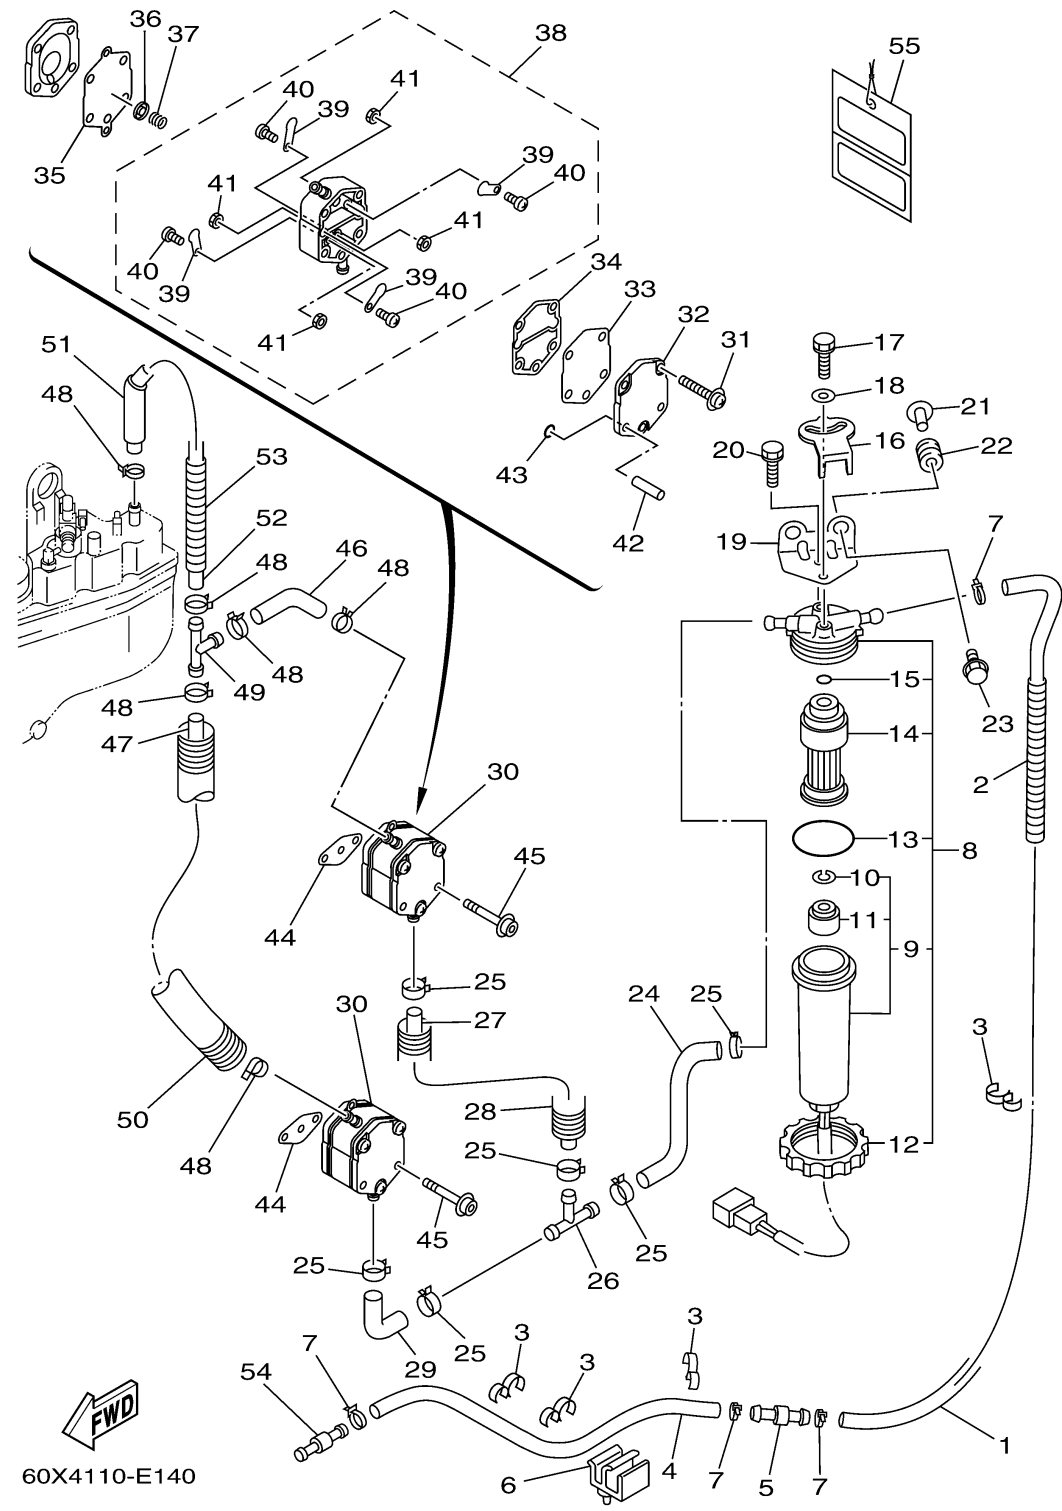

FUEL

Ref No.	Part Number	Description	Qty	Remarks
21	90387-06M60-00	COLLAR	2	
22	90480-10M23-00	GROMMET	2	
23	90119-06M88-00	BOLT, WITH WASHER	2	
24	68F-24311-00-00	PIPE, FUEL 1	1	
25	90465-11M10-00	CLAMP	6	
26	6E5-24378-00-00	PIPE, JOINT 3	1	
27	6G5-24315-00-00	PIPE 5	1	
28	90447-19004-00	HOSE, WITH SPRING (L=130)	1	
29	6E5-24315-00-00	PIPE 5	1	
30	6E5-24410-04-00	FUEL PUMP ASSY	2	
31	6E5-24444-01-00	..SCREW	3	
32	6E5-24413-01-00	..BODY 2	1	
33	6E5-24471-01-00	..DIAPHRAGM	1	
34	6E5-24435-01-00	..GASKET, BODY 2	1	
35	6E5-24411-01-00	..DIAPHRAGM	1	
36	648-24424-00-00	..SEAT, SPRING	1	
37	6E5-24423-00-00	..SPRING, DIAPHRAGM	1	
38	6E5-24412-11-00	..BODY 1	1	
39	6A0-24421-01-00	...VALVE, CHECK	4	
40	6A0-14325-00-00	....SCREW, PAN HEAD	4	

CONTINUED ON NEXT FRAME >