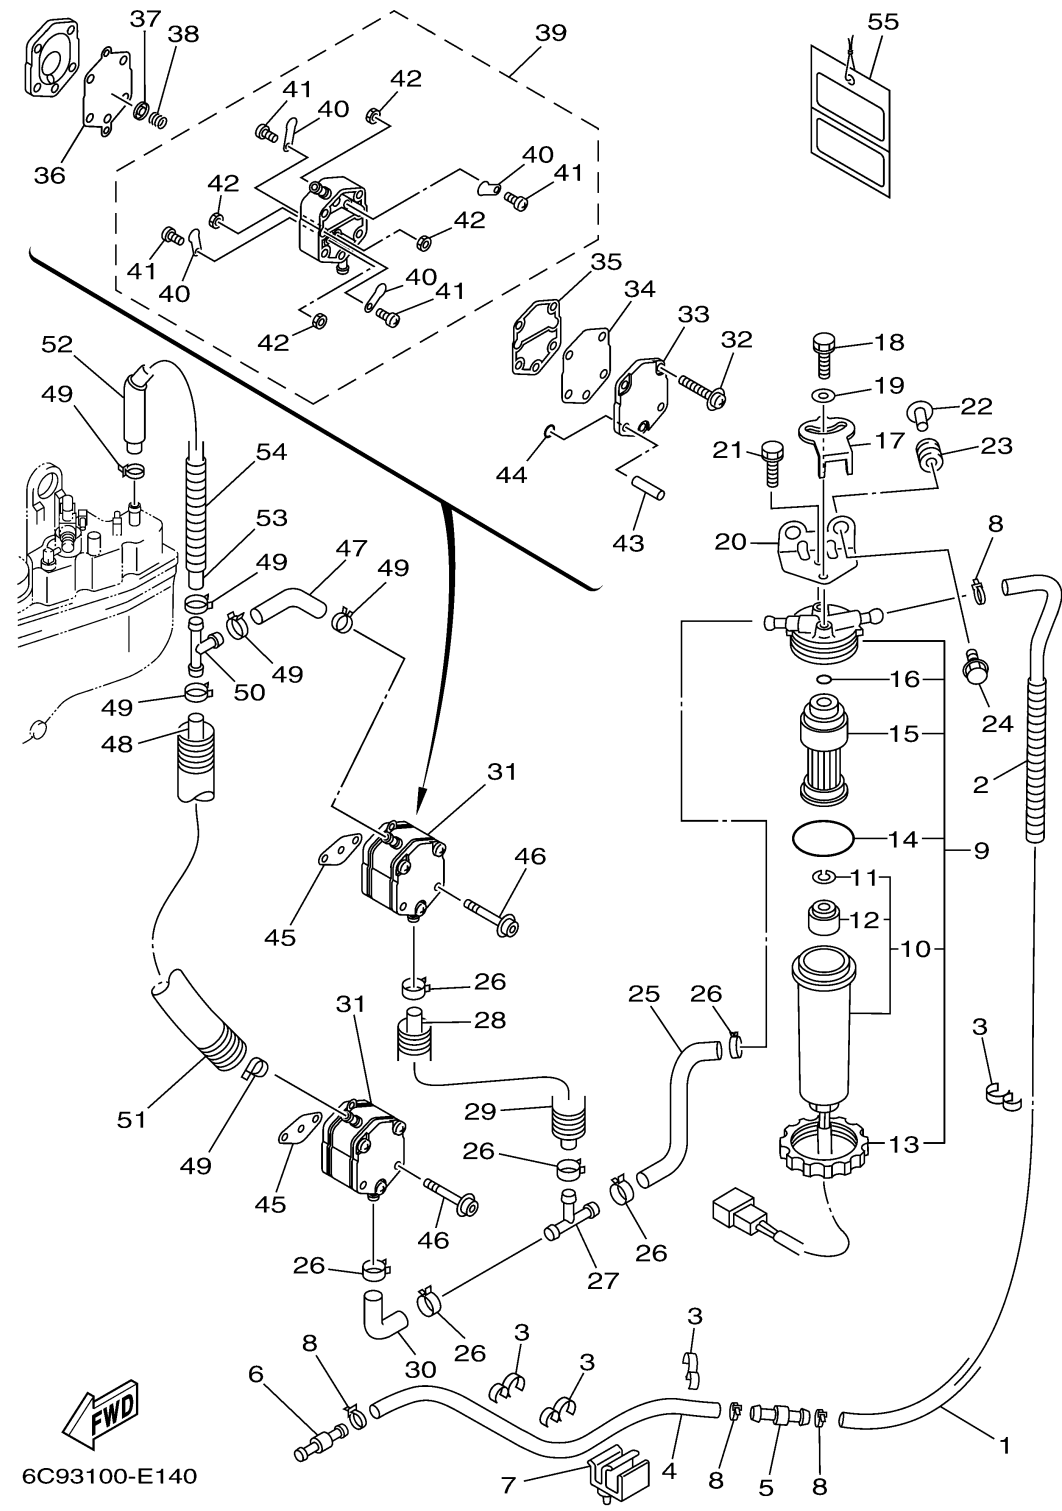

6C93100-E140

FUEL

Ref No.	Part Number	Description	Qty	Remarks
21	97595-06514-00	BOLT, WITH WASHER	1	
22	90387-06M60-00	COLLAR	2	
23	90480-10M23-00	GROMMET	2	
24	90119-06M88-00	BOLT, WITH WASHER	2	
25	68F-24311-00-00	PIPE, FUEL 1	1	
26	90465-11M10-00	CLAMP	6	
27	6E5-24378-00-00	PIPE, JOINT 3	1	
28	6G5-24315-00-00	PIPE 5	1	
29	90447-19004-00	HOSE, WITH SPRING (L=130)	1	
30	6E5-24315-00-00	PIPE 5	1	
31	6E5-24410-04-00	FUEL PUMP ASSY	2	
32	6E5-24444-01-00	..SCREW	3	
33	6E5-24413-01-00	..BODY 2	1	
34	6E5-24471-01-00	..DIAPHRAGM	1	
35	6E5-24435-01-00	..GASKET, BODY 2	1	
36	6E5-24411-01-00	..DIAPHRAGM	1	
37	648-24424-00-00	..SEAT, SPRING	1	
38	6E5-24423-00-00	..SPRING, DIAPHRAGM	1	
39	6E5-24412-11-00	..BODY 1	1	
40	6A0-24421-01-00	...VALVE, CHECK	4	

CONTINUED ON NEXT FRAME >