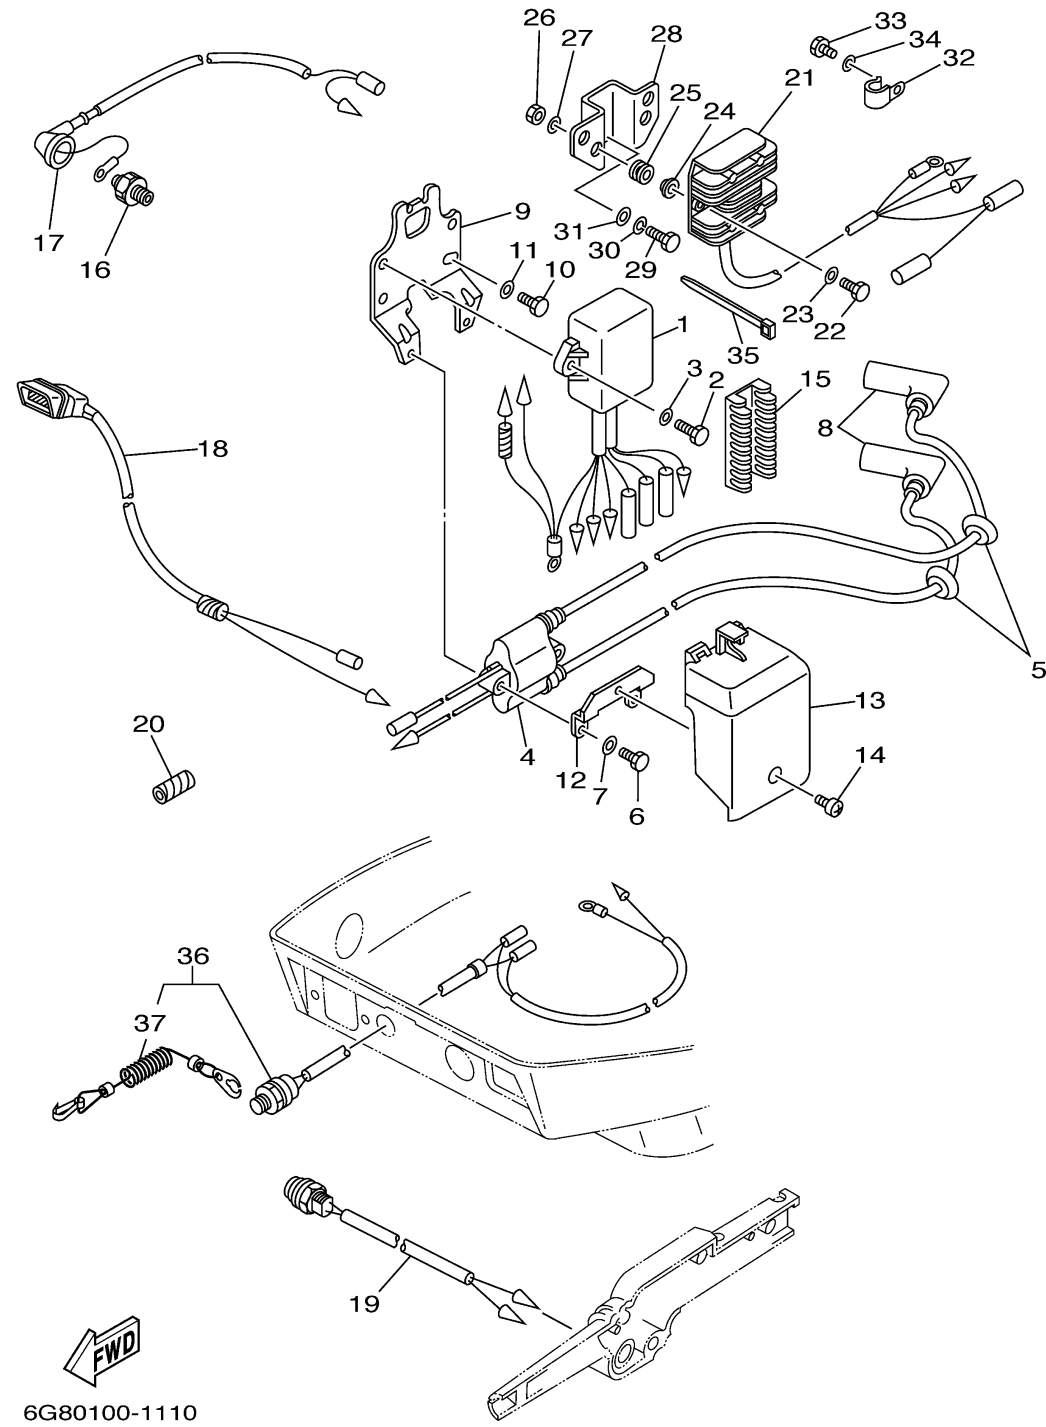

ELECTRICAL 1

Ref No.	Part Number	Description	Qty	Remarks
1	6G8-85540-23-00	C.D.I. UNIT ASSY	1	
2	97095-06020-00	BOLT	2	
3	92995-06600-00	WASHER	2	
4	6G8-85570-21-00	IGNITION COIL ASSY	1	
5	90480-25161-00	GROMMET	2	
6	97095-06025-00	BOLT	2	
7	92995-06600-00	WASHER	2	
8	6G8-82370-30-00	PLUG CAP ASSY	2	
9	6G8-85542-00-00	BRACKET	1	
10	97095-06020-00	BOLT	2	
11	92995-06600-00	WASHER	2	
12	6G8-85525-00-00	PLATE	1	
13	6G8-81916-00-00	COVER, TERMINAL	1	
14	98980-06008-00	SCREW, BIND	1	
15	6G8-82522-00-00	CLAMP, COUPLER	1	
16	6G8-82504-00-00	OIL PRESSURE SWITCH ASSY	1	
17	6G8-82127-00-00	WIRE, LEAD 2	1	
18	6G8-83582-01-00	PILOT LIGHT ASSY	1	EH
19	6G8-82550-10-00	ENGINE STOP SWITCH ASSY	1	EH
20	90446-10M02-00	HOSE	1	

CONTINUED ON NEXT FRAME >

ELECTRICAL 1

Ref No.	Part Number	Description	Qty	Remarks
21	6G8-81960-00-00	RECTIFIER & REGULATOR ASSY	1	
22	97095-06025-00	BOLT	2	
23	92995-06600-00	WASHER	2	
24	90387-06M70-00	COLLAR	2	
25	90480-13M24-00	GROMMET	2	
26	95380-06700-00	NUT	2	
27	92990-06600-00	WASHER, PLATE	2	
28	6G8-81948-02-00	BRACKET	1	
29	97095-06020-00	BOLT	1	
30	92995-06100-00	WASHER, SPRING	1	
31	92995-06600-00	WASHER	1	
32	90465-06M86-00	CLAMP	1	
33	97013-06012-00	BOLT	1	
34	92903-06600-00	WASHER, PLATE	1	
35	90465-13M11-00	CLAMP	1	
36	6G8-82575-00-00	ENGINE STOP SWITCH ASSY	1	EH
37	682-82556-00-00	. LANYARD, STOP SWITCH	1	