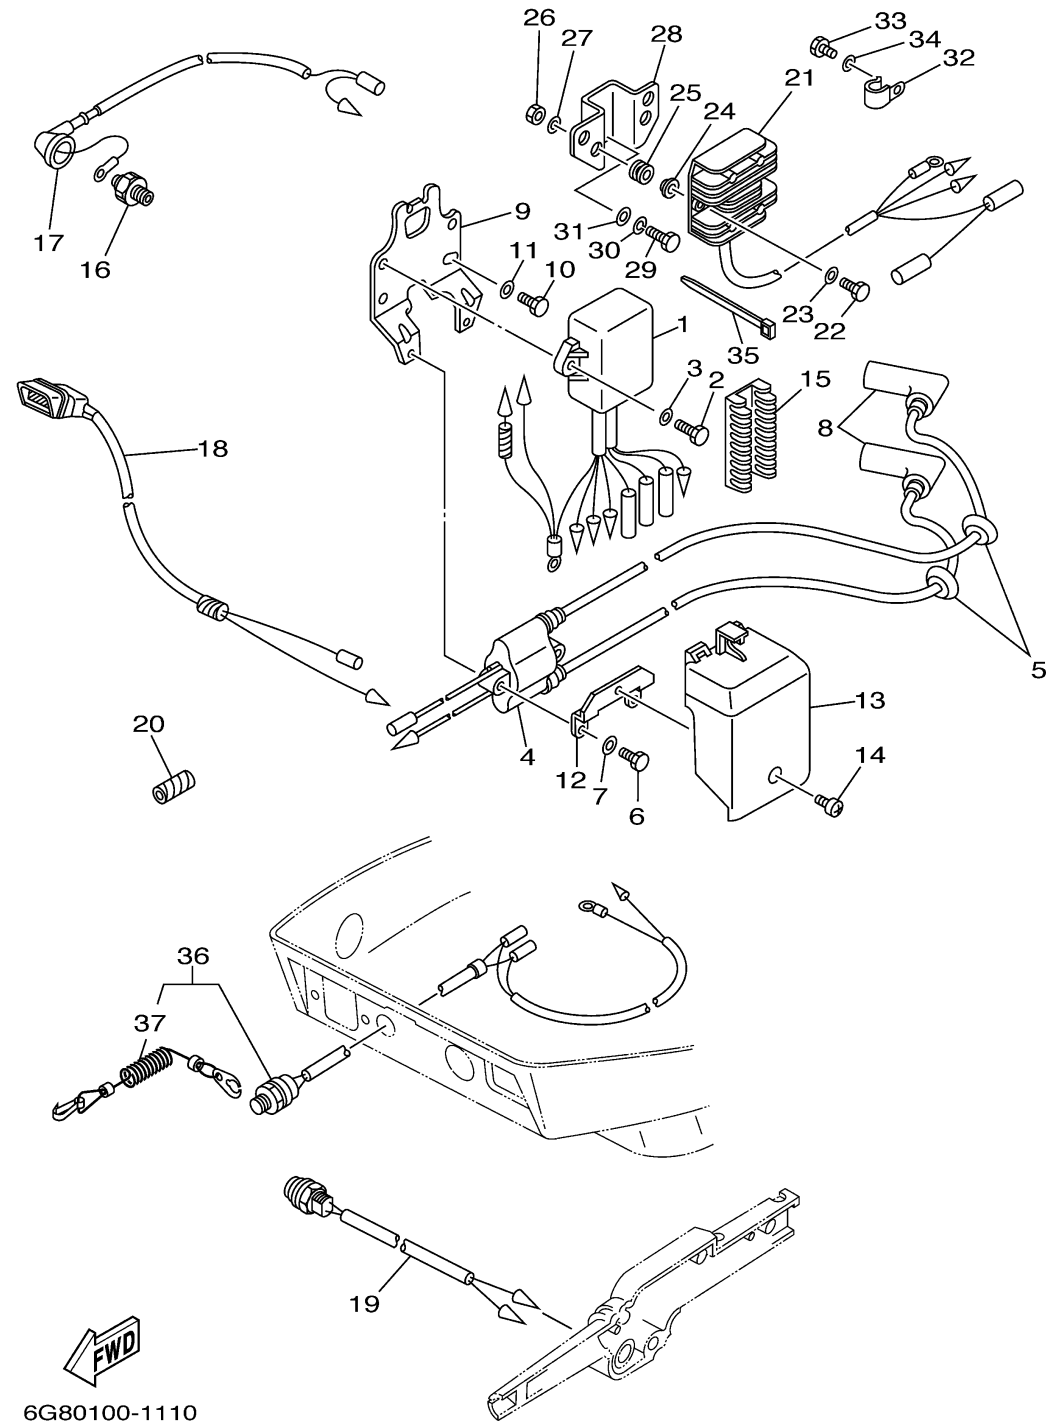

ELECTRICAL 1

Ref No.	Part Number	Description	Qty	Remarks
1	6G8-85540-23-00	C.D.I. UNIT ASSY	1	
2	97095-06020-00	BOLT	2	
3	92995-06600-00	WASHER	2	
4	6G8-85570-21-00	IGNITION COIL ASSY	1	
5	90480-25161-00	GROMMET	2	
6	97095-06025-00	BOLT	2	
7	92995-06600-00	WASHER	2	
8	6G8-82370-30-00	PLUG CAP ASSY	2	
9	6G8-85542-00-00	BRACKET	1	
10	97095-06020-00	BOLT	2	
11	92995-06600-00	WASHER	2	
12	6G8-85525-00-00	PLATE	1	
13	6G8-81916-00-00	COVER, TERMINAL	1	
14	98980-06008-00	SCREW, BIND	1	
15	6G8-82522-00-00	CLAMP, COUPLER	1	
16	6G8-82504-00-00	OIL PRESSURE SWITCH ASSY	1	
17	6G8-82127-00-00	WIRE, LEAD 2	1	
18	6G8-83582-01-00	PILOT LIGHT ASSY	1	EH
19	6G8-82550-10-00	ENGINE STOP SWITCH ASSY	1	EH
20	90446-10M02-00	HOSE	1	

CONTINUED ON NEXT FRAME >

ELECTRICAL 1

Ref No.	Part Number	Description	Qty	Remarks
21	6G8-81960-00-00	RECTIFIER & REGULATOR ASSY	1	
22	97095-06025-00	BOLT	2	
23	92995-06600-00	WASHER	2	
24	90387-06M70-00	COLLAR	2	
25	90480-13M24-00	GROMMET	2	
26	95380-06700-00	NUT	2	
27	92990-06600-00	WASHER, PLATE	2	
28	6G8-81948-02-00	BRACKET	1	
29	97095-06020-00	BOLT	1	
30	92995-06100-00	WASHER, SPRING	1	
31	92995-06600-00	WASHER	1	
32	90465-06M86-00	CLAMP	1	
33	97013-06012-00	BOLT	1	
34	92903-06600-00	WASHER, PLATE	1	
35	90465-13M11-00	CLAMP	1	
36	6G8-82575-00-00	ENGINE STOP SWITCH ASSY	1	EH
37	682-82556-00-00	. LANYARD, STOP SWITCH	1	