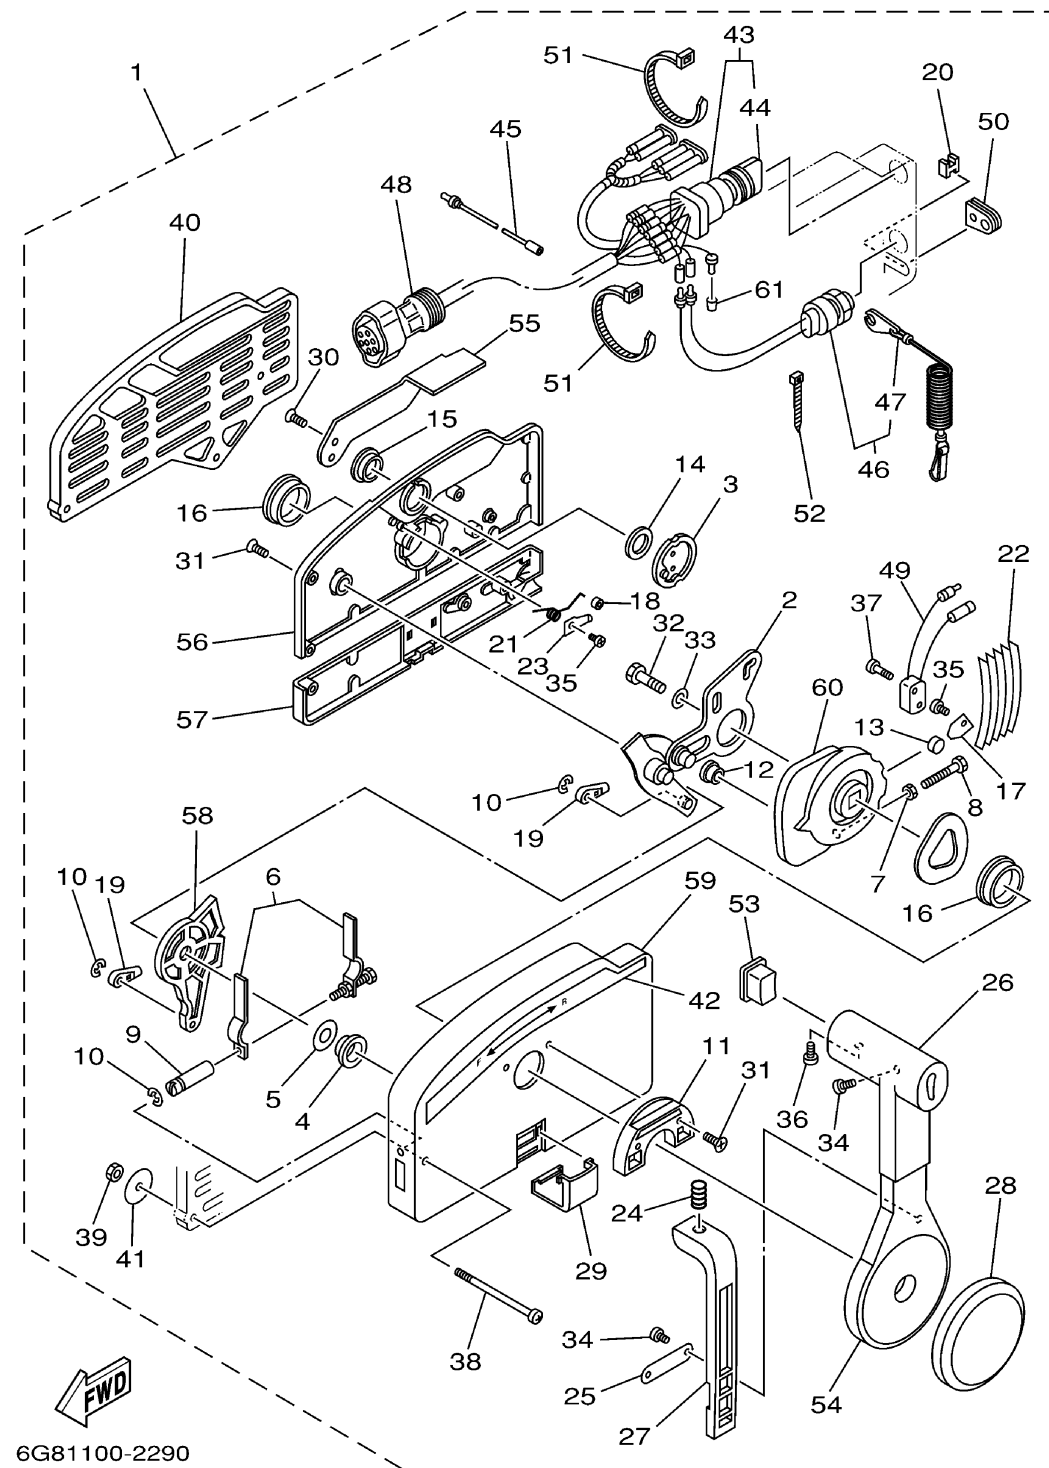

REMOTE CONTROL ASSY

6G81100-2290

Ref No.	Part Number	Description	Qty	Remarks
1	703-48240-13-00	REMOTE CONTROL ASSY (7P)	1	AP ER
2	703-48261-11-00	. .ARM, THROTTLE	1	
3	703-48153-00-00	. .SHAFT, FREE ACCEL.	1	
4	703-48235-00-00	. .BUSHING	1	
5	703-48268-00-00	. .SPACER	1	
6	703-48264-00-00	. .FRICTION, THROTTLE	1	
7	95380-05600-00	. .NUT	1	
8	97380-05025-00	. .BOLT	1	
9	703-48265-00-00	. .SHAFT, FRICTION	1	
10	93430-06024-00	. .CIRCLIP	3	
11	703-48245-00-00	. .PLATE, LOCK	1	
12	703-48252-00-00	. .ROLLER, CAM	1	
13	701-48248-00-00	. .ROLLER, FREE ACCEL.	1	
14	703-48198-00-00	. .WASHER, WAVE	1	
15	703-48243-00-00	. .BUSHING	1	
16	703-48236-00-00	. .BUSHING 1	2	
17	703-48189-00-00	. .RETAINER	1	
18	703-48234-00-00	. .ROLLER, DETENT	1	
19	703-48345-01-00	. .CABLE END, REMOTE CONTROL 2	2	
20	703-48358-00-00	. .ANCHOR, CABLE	1	

CONTINUED ON NEXT FRAME >

REMOTE CONTROL ASSY

Ref No.	Part Number	Description	Qty	Remarks
21	703-48244-00-00	..SPRING, FREE ACCEL.	1	
22	703-48238-00-00	..SPRING, DETENT	5	
23	703-48246-00-00	..SPACER	1	
24	703-48227-00-00	..SPRING, NEUTRAL LOCK	1	
25	703-48226-00-00	..PLATE, STOPPER	1	
26	703-48222-00-00	..GRIP, CONTROL LEVER	1	SINGLE
27	703-48223-00-00	..LOCK, NEUTRAL	1	
28	703-48225-00-00	..COVER	1	
29	703-48219-00-00	..COVER, LEAD	1	
30	703-48281-00-00	..SCREW	2	
31	703-48282-00-00	..SCREW	7	
32	97380-08030-00	..BOLT	1	
33	92990-08600-00	..WASHER, PLATE	1	
34	98580-04010-00	..SCREW, PAN HEAD	3	
35	98580-04006-00	..SCREW, PAN HEAD	2	
36	98580-05010-00	..SCREW, PAN HEAD	1	
37	98580-03015-00	..SCREW, PAN HEAD	2	
38	703-48291-10-00	..SCREW (M6)	3	
39	95380-06600-00	..NUT, HEXAGON	3	
40	703-48293-10-00	..SPACER, REMOTE CONTROL	1	SINGLE