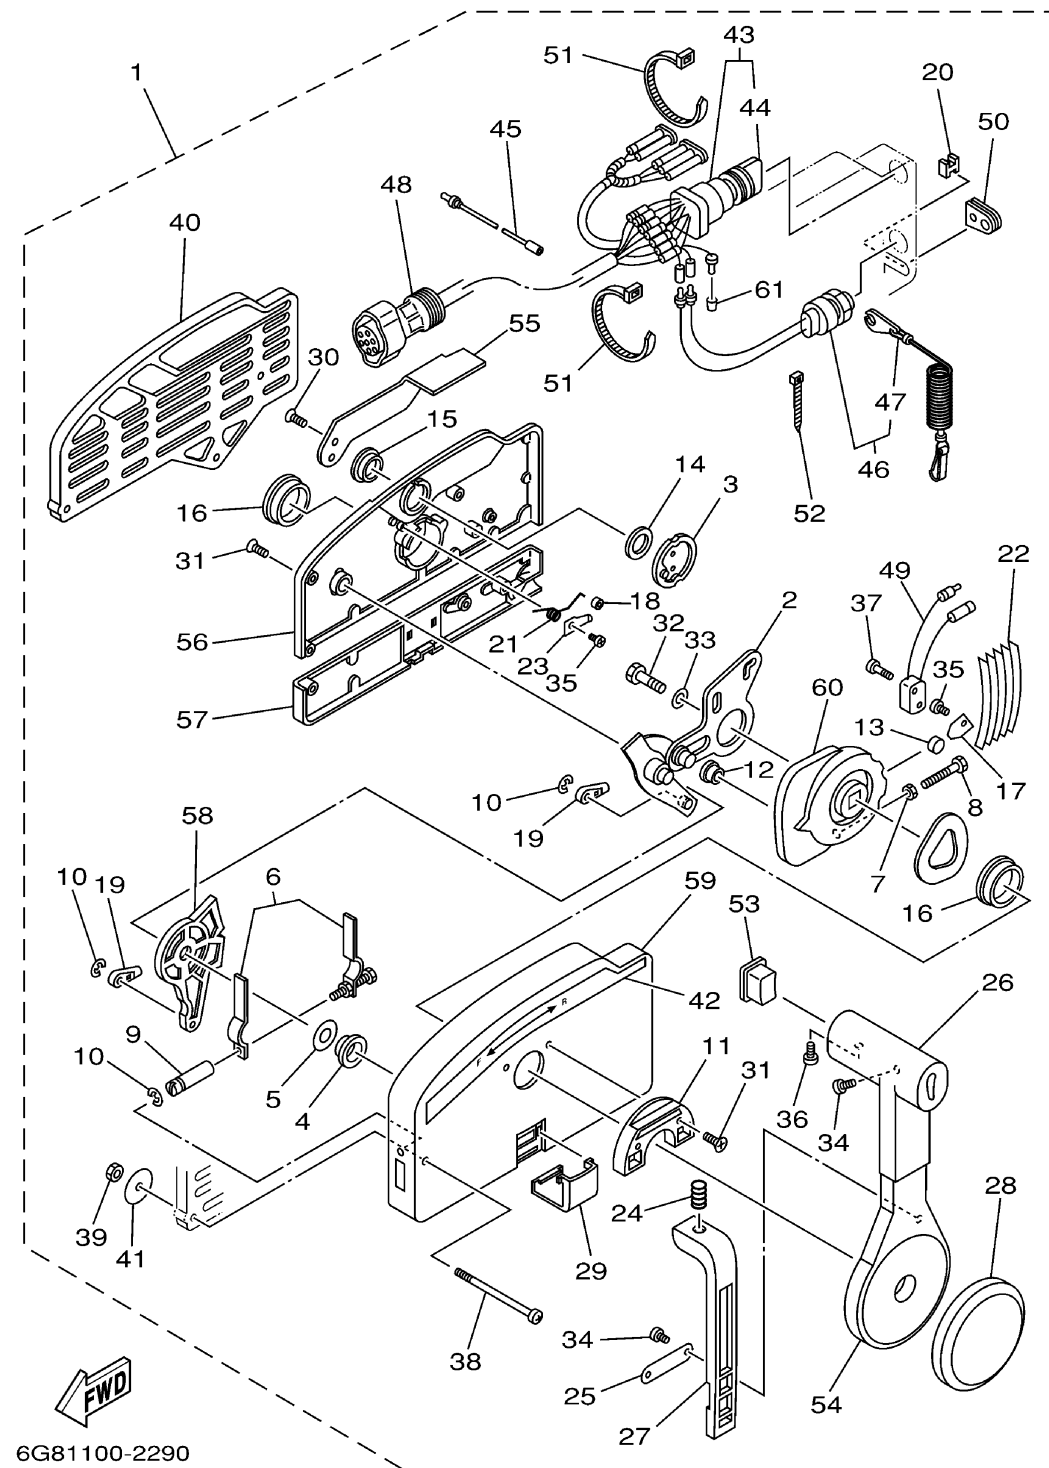

CONTINUED ON NEXT FRAME >

REMOTE CONTROL ASSY

Ref No.	Part Number	Description	Qty	Remarks
21	703-48244-00-00	..SPRING, FREE ACCEL.	1	
22	703-48238-00-00	..SPRING, DETENT	5	
23	703-48246-00-00	..SPACER	1	
24	703-48227-00-00	..SPRING, NEUTRAL LOCK	1	
25	703-48226-00-00	..PLATE, STOPPER	1	
26	703-48222-00-00	..GRIP, CONTROL LEVER	1	SINGLE
27	703-48223-00-00	..LOCK, NEUTRAL	1	
28	703-48225-00-00	..COVER	1	
29	703-48219-00-00	..COVER, LEAD	1	
30	703-48281-00-00	..SCREW	2	
31	703-48282-00-00	..SCREW	7	
32	97380-08030-00	..BOLT	1	
33	92990-08600-00	..WASHER, PLATE	1	
34	98580-04010-00	..SCREW, PAN HEAD	3	
35	98580-04006-00	..SCREW, PAN HEAD	2	
36	98580-05010-00	..SCREW, PAN HEAD	1	
37	98580-03015-00	..SCREW, PAN HEAD	2	
38	703-48291-10-00	..SCREW (M6)	3	
39	95380-06600-00	..NUT, HEXAGON	3	
40	703-48293-10-00	..SPACER, REMOTE CONTROL	1	SINGLE

CONTINUED ON NEXT FRAME >

REMOTE CONTROL ASSY

6G81100-2290

Ref No.	Part Number	Description	Qty	Remarks
41	701-48287-00-00	..WASHER	3	
42	703-48215-00-00	..GRAPHIC	1	
43	703-82510-21-00	..MAIN SWITCH ASSY	1	
44	676-82577-00-00	...CAP, KEY	1	
45	703-82531-00-00	..WIRE, LEAD (L70)	1	
46	688-82575-01-00	..ENGINE STOP SWITCH ASSY	1	
47	682-82556-00-00	.. LANYARD, STOP SWITCH	1	
48	688-82586-21-00	..EXTENSION, WIRE HARNESS (4.9M)	1	L:5M (7P)
49	703-82540-00-00	..NEUTRAL SWITCH ASSY	1	
50	703-48284-00-00	..GROMMET	1	
51	703-82591-00-00	..BAND	1	
52	703-82592-00-00	..BAND	1	
53	703-48224-00-00	..COVER, CONTROL LEVER	1	WITHOUT PT/T SW.
54	703-48221-00-00	..LEVER, CONTROL	1	
55	703-48152-00-00	..KNOB, FREE ACCEL.	1	
56	703-48212-00-00	..BACK PLATE 1	1	
57	703-48213-00-00	..BACK PLATE 2	1	
58	703-48271-00-00	..ARM, SHIFT	1	
59	703-48211-01-00	.. HOUSING 1	1	
60	703-48232-00-00	..GEAR	1	